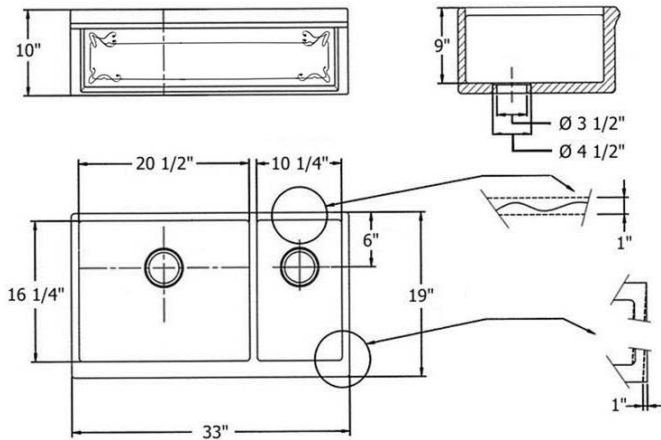

4615 – Art Nouveau Fireclay Double Farmhouse Sink

Part #

Description

Technical Information

- Art Nouveau relief on apron front.
- Please order **(2)** 3 ½" Basket Strainers **(4511)** or if garbage disposal is used, order **(1)** 3 ½" Basket Strainer **(4511)**, **(1)** Flange **(4513)** and **(1)** Stopper **(4514)**.
- Sides of sink are mostly unglazed but are glazed approximately 1 ½" in so sink can be partially bumped out.
- Available in White **(20)** and French Ivory **(30)**.
- Please See Cleaning Instructions:
  <http://herbeau.com/FireclayCleaning.pdf> For Finish Care and Maintenance Information.

Herbeau®
L'Art du Sanitaire depuis 1857