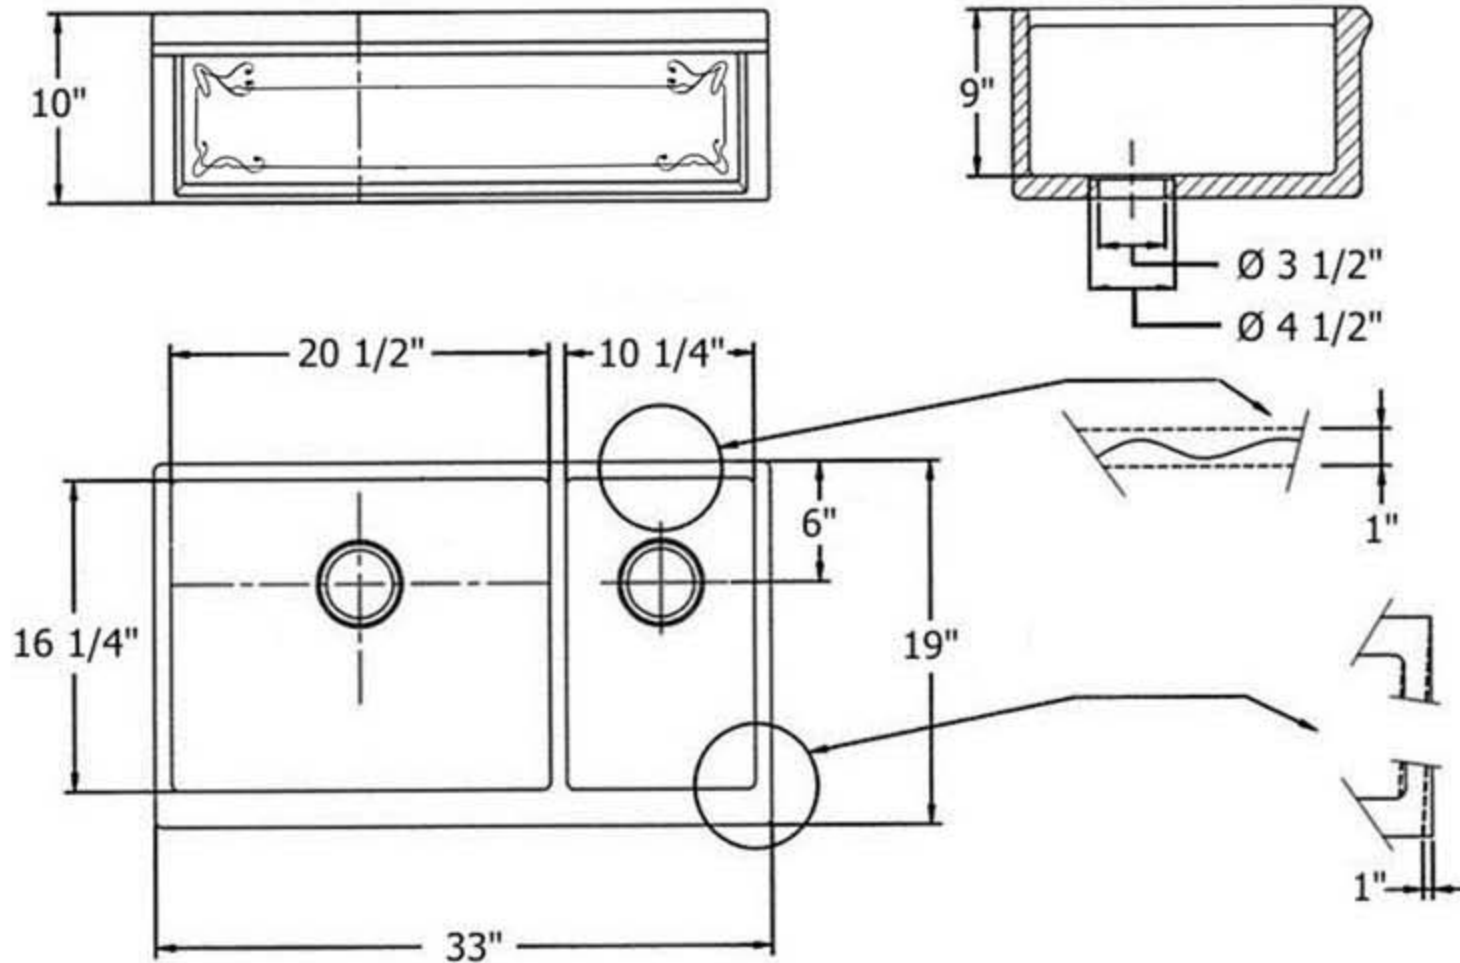

## Technical Information

- Art Nouveau relief on apron front.
- Please order **(2)** 3 ½" Basket Strainers **(4511)** or if garbage disposal is used, order **(1)** 3 ½" Basket Strainer **(4511)**, **(1)** Flange **(4513)** and **(1)** Stopper **(4514)**.
- Sides of sink are mostly unglazed but are glazed approximately 1 ½" in so sink can be partially bumped out.
- Available in White **(20)** and French Ivory **(30)**.
- Please See Cleaning Instructions:  
<http://herbeau.com/FireclayCleaning.pdf> For Finish Care and Maintenance Information.

# 4615 - Art Nouveau Fireclay Double Farmhouse Sink

Note: Due to the nature of Fireclay, variations of up to 1/4" in size can occur. Cabinets and/or countertops should be cut to actual sink measurements after sink is on site.