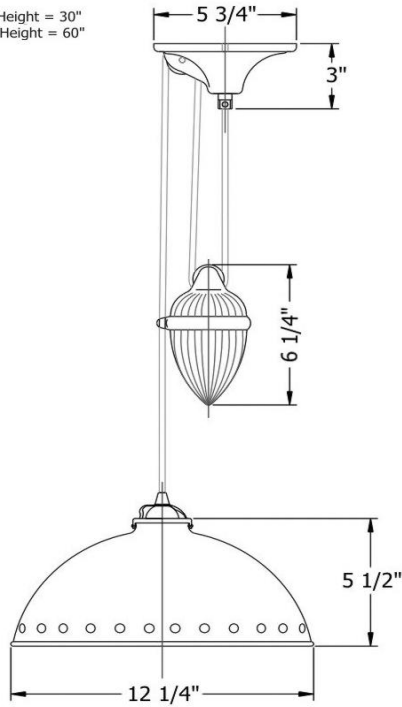

# 4506 – ‘Durance’ Adjustable Pendant Lamp

Minimum total Height = 30"  
Maximum total Height = 60"

Part #

Description

## Technical Information

- With ceramic adjustable pulley.
- UL listed. Takes 60 watt light bulb-not included.
- Available finishes are Polished Nickel (**56**), Brushed Nickel (**57**), Polished Copper (**58**), Weathered Copper (**59**) and Satin Nickel (**60**).
- Please See Cleaning Instructions:  
<http://herbeau.com/CleaningAll.pdf> For Finish Care and Maintenance Information.

# 4506 - 'Durance' Ceiling Lamp

Minimum total Height = 30"  
Maximum total Height = 60"