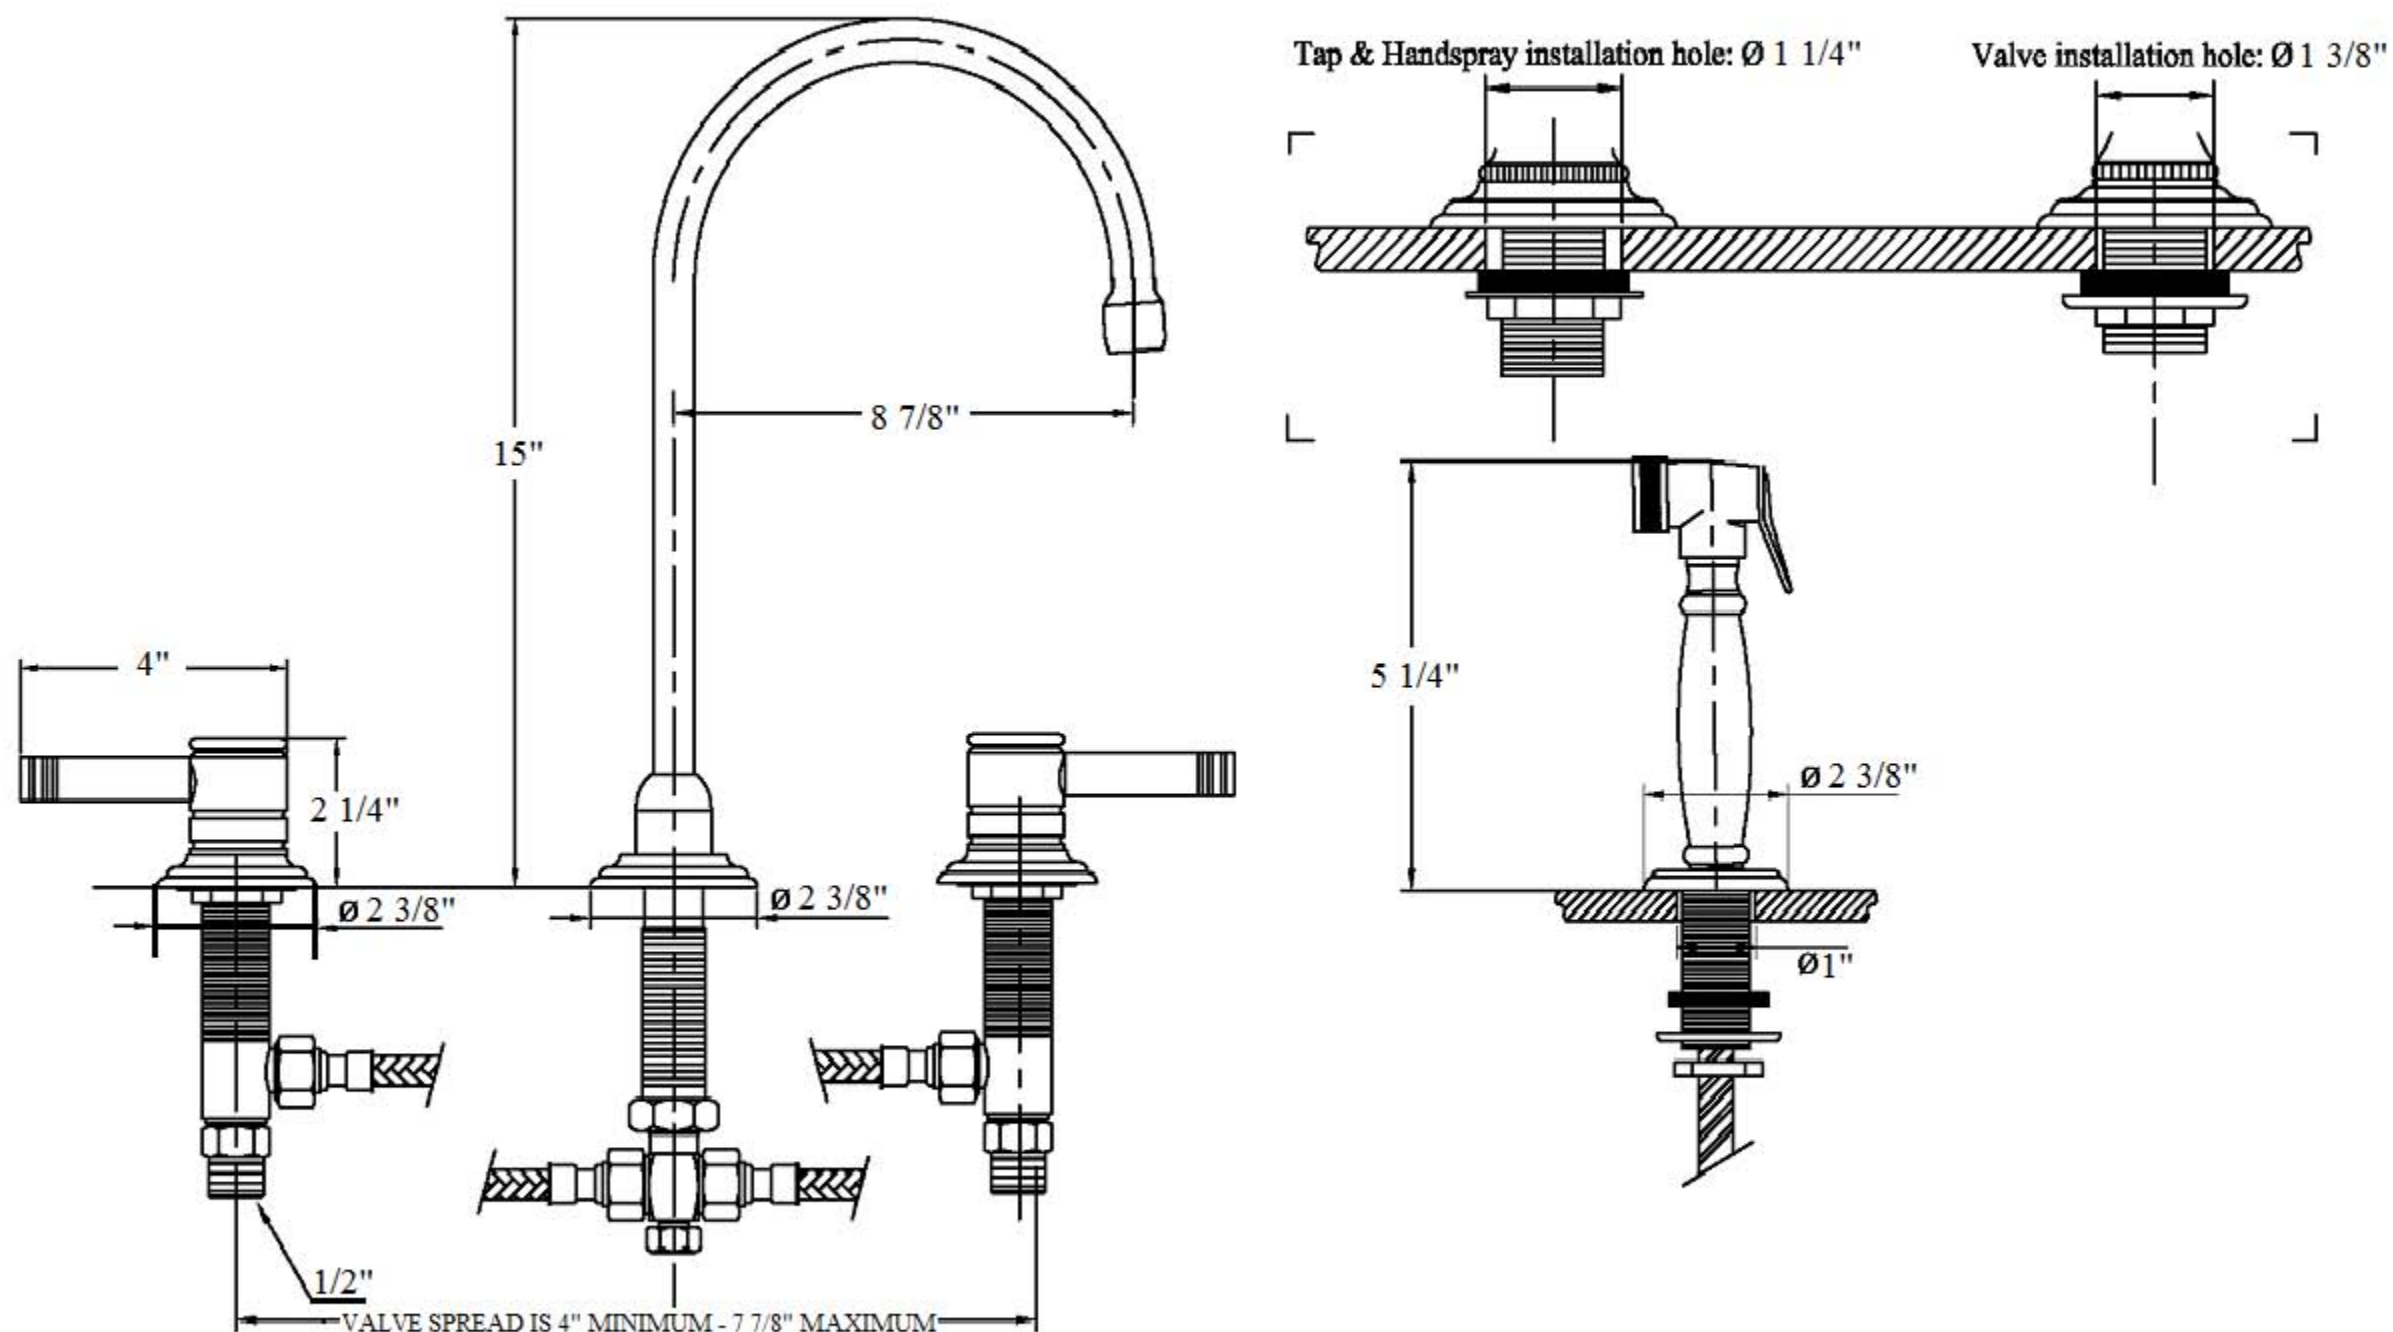

4214 - 'Lille' 4 Hole Deck Mounted Kitchen Mixer With Hand Spray