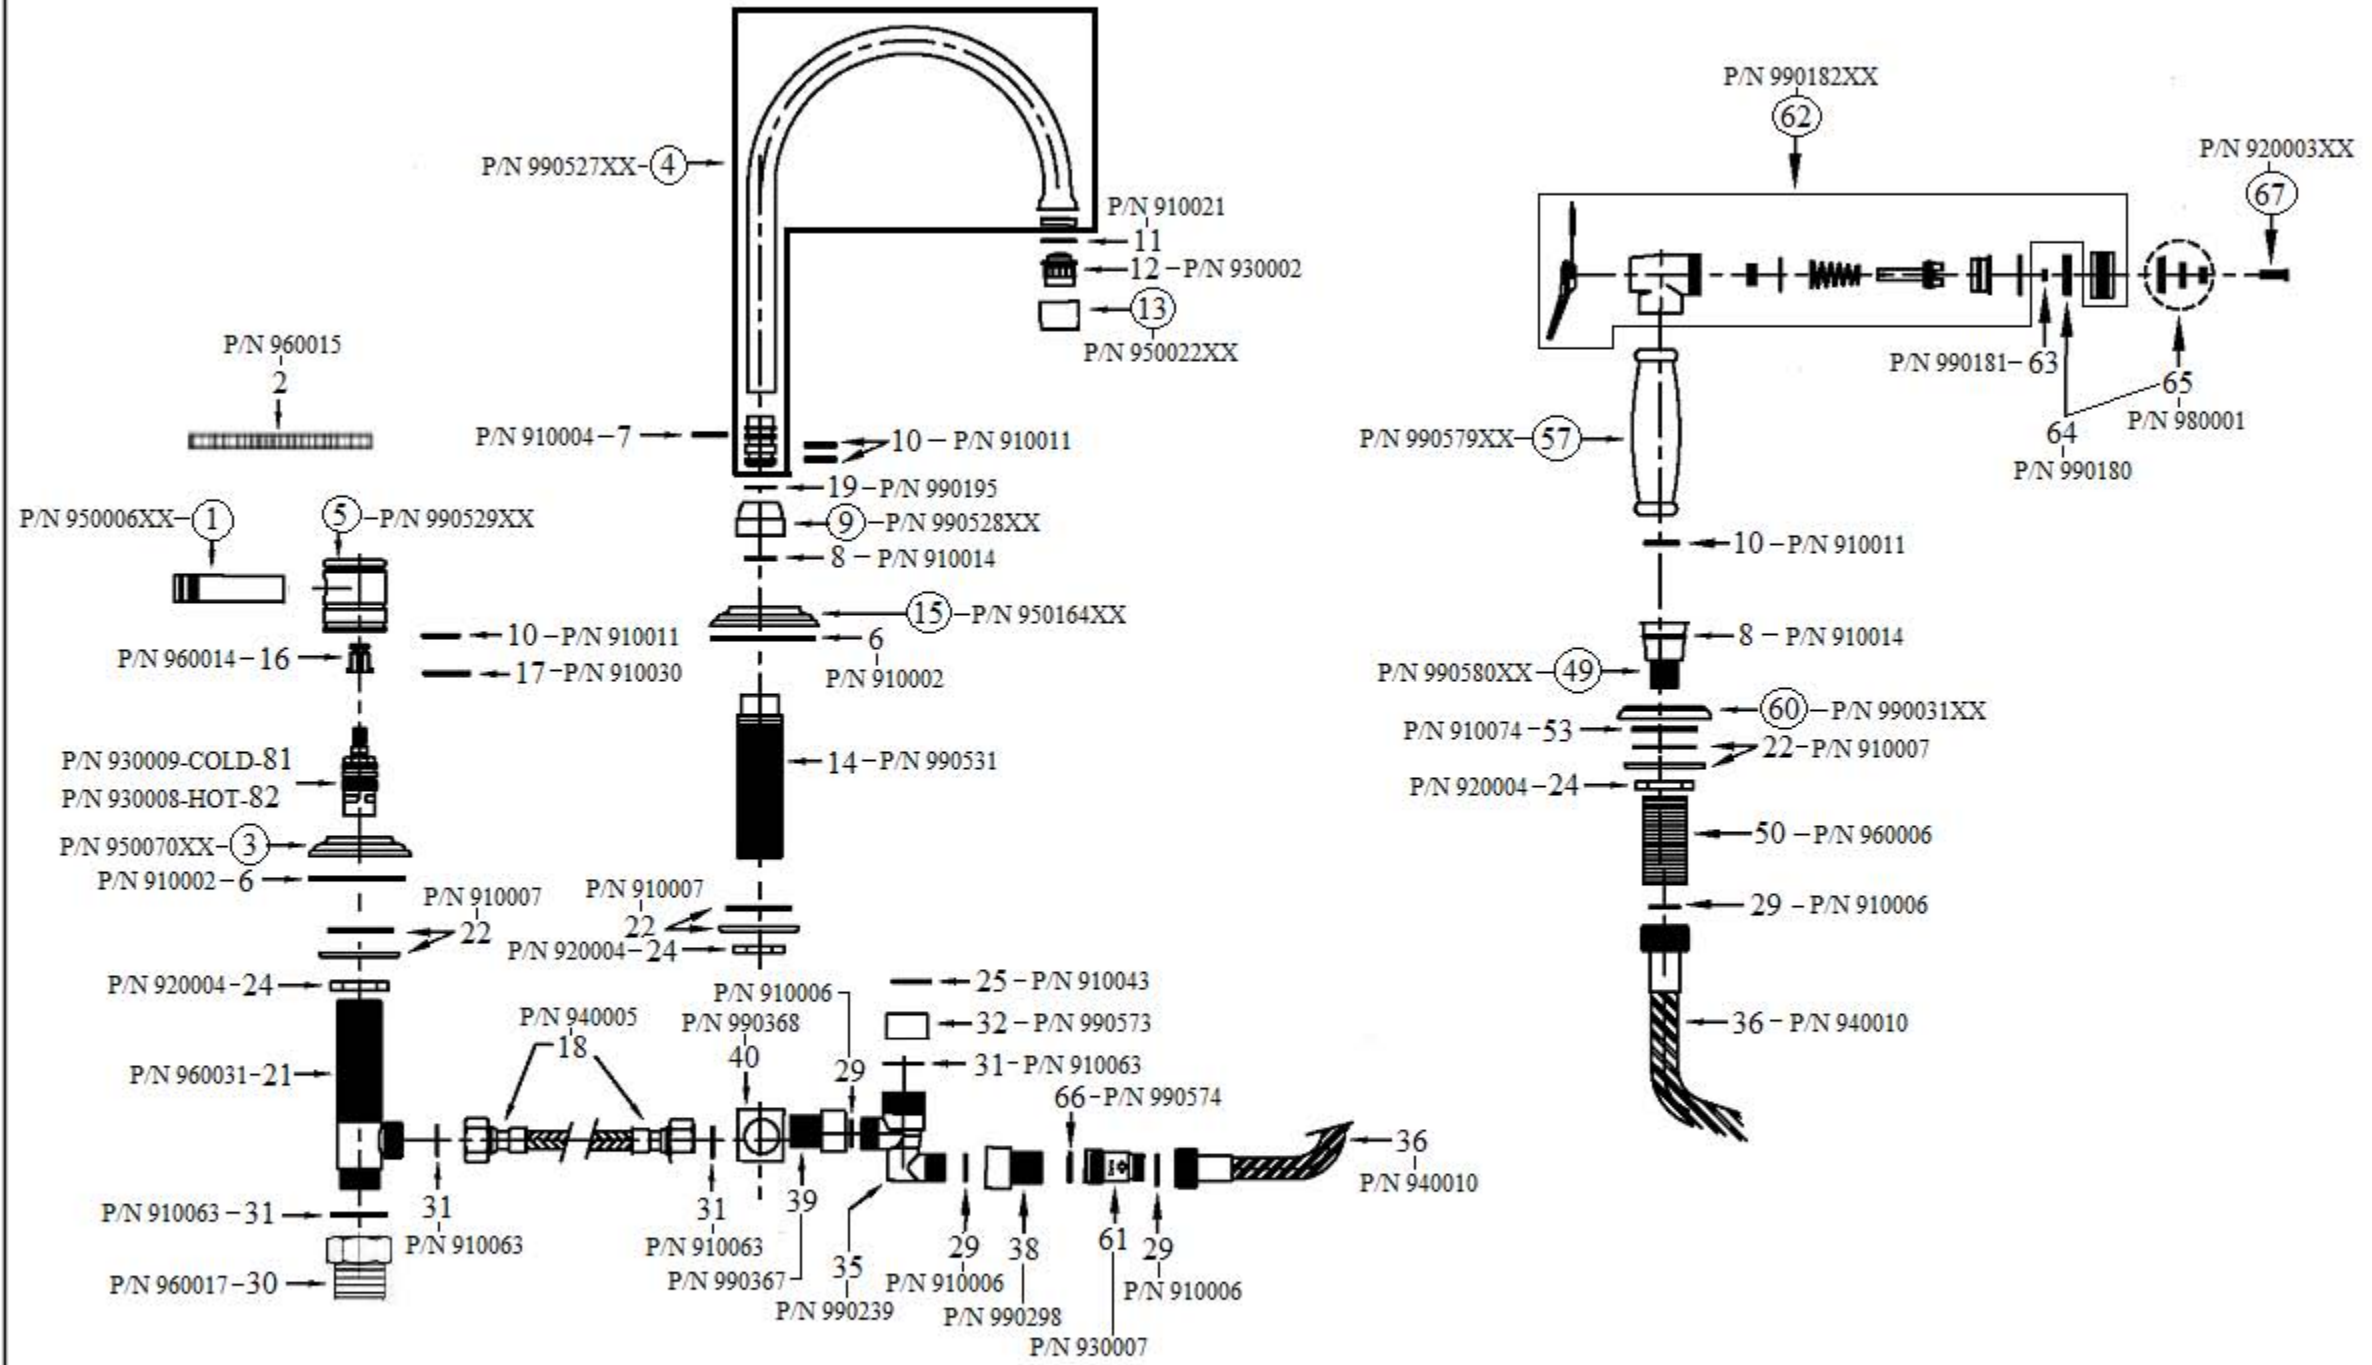

4214 - 'Lille' 4 Hole Deck Mounted Kitchen Mixer with Hand Spray

*P/N = PART NUMBER

○ = FINISHED PART

XX = TWO DIGIT FINISH CODE