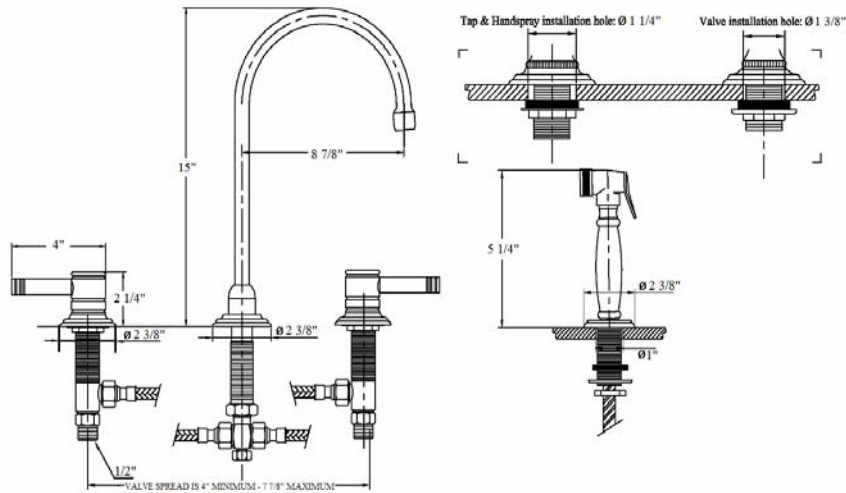

# 4214 – ‘Lille’ 4 Hole Deck Mounted Kitchen Mixer with Hand Spray

Part#	Description
49	Hand Spray Base
50	Threaded Stem
53	Flat Rubber Washer
57	Metal Hand Spray Handle Only
60	Hand Spray Escutcheon
61	Backflow Restrictor
62	Lever Hand Spray Head Assembly
63	Hex Nut
64	4 Piece Grill Kit
65	Plastic Aerator Inserts
66	Backflow Restrictor Washer
67	Finished Aerator Screw
81	1/4 Turn Ceramic Ecobross Cartridge CW-On

## Technical Information

- IAPMO: NSF/ANSI 61, NSF/ANSI 372 & ASME A112.18.1/CSA B125.1 Certified.
- New Style Metal Handles.
- Maximum Flow Rate is 1.2 GPM With New Low Flow Restrictor.
- 1/4 Turn Ceramic Cartridges.
- Central Faucet Body and Hand Spray Require 1 1/4" Hole Drilling.
- Faucet Hot & Cold Valves Require 1 3/8" Hole Drilling.
- Available finishes are French Weathered Brass(47), Polished Chrome(48), Polished Brass(55), Polished Nickel(56) and Weathered Brass(70).
- Please See Cleaning Instructions: <http://herbeau.com/CleaningAll.pdf> For Finish Care and Maintenance Information.

## Part# Description

01	Lille Metal Handle
02	Threaded Stem
03	Escutcheon
04	Lille Spout-Ecobross
05	Lille Handle Base
06	Flat Rubber Washer
07	Nylon Clip
08	Rubber O-Ring
09	Locking Collar
10	Rubber O-Ring
11	Aerator Washer
12	Aerator Filter
13	Aerator Cover
14	Lille Connector
15	Deck Escutcheon
16	Splined Insert
17	Rubber O-Ring
18	Flexible Hose F-F
19	Rubber O-Ring
21	Valve Body-Ecobross
22	Metal Ring & Rubber Washer
24	Brass Hex Nut
25	3/4" Washer
29	3/8" Washer
30	1/2" Adapter
31	1/2" Washer
32	F3/4"-F1/2" Adapter
35	Black Plastic Diverter Block Kit
36	Braided Hose For Kitchen Hand Spray
38	Lower Diverter Adapter
39	Ecobross Nut
40	Large Diverter Nut

82

1/4 Turn Ceramic Ecobross Cartridge CCW-On

Please follow example when ordering parts for 'Lille' 4 Hole Mixer

- To order part #01 – Lille Metal Handle
  - 950006 xx
- Please substitute finish number needed in place of xx.