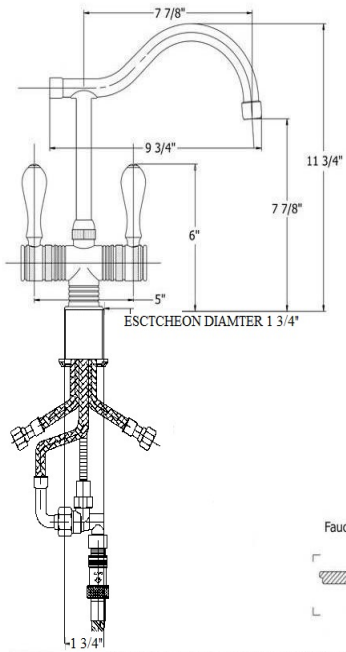

4207 - 'Valence' Single Hole Mixer with Hand Spray

Part#	Description
26	PVC Tube
27	Rubber O-Ring
28	Rubber O-Ring
29	Rubber Horseshoe Washer
30	Washer
37	Back Flow Restrictor
40	3/8" Washer
41	Braided Hand Spray Hose
49	Threaded Pipe
50	Threaded Stem
51	Hex Nut
52	Metal Ring & Rubber Washer
53	Flat Rubber Washer
54	Hand Spray Elbow
56	Hand Spray Coupler
57	Finished Wood or White Ceramic Handle

Technical Information

- IAPMO: NSF/ANSI 61, NSF/ANSI 372 & ASME A112.18.1/CSA B125.1 certified.
- Uses Flühs ceramic cartridges.
- Faucet body requires 1 1/2" hole drilling.
- Hand spray requires 1 1/4" hole drilling.
- Maximum flow rate is 1.2 GPM with new low flow restrictor.
- 3/8" flexible hose connections.
- Faucet normally ships with Ceramic Handles **(20)**. Please specify when ordering if you would prefer Wood Handles **(63)**.
- Available finishes are French Weathered Copper & Brass **(46)**, French Weathered Brass **(47)**, Polished Chrome **(48)**, SoliBrass **(49)**, Lacquered Matte Black Nickel **(50)**, Polished Brass **(55)**, Polished Nickel **(56)**, Brushed Nickel **(57)**, Polished Copper & Brass **(58)**, Weathered Copper & Brass **(59)**, Satin Nickel **(60)**, Antique Lacquered Copper **(67)**, Antique Lacquered Brass **(68)**, Weathered Brass **(70)**, Lacquered Polished Black Nickel **(71)** and Lacquered Polished Copper **(80)**.
- Please See Cleaning Instructions: <http://herbeau.com/CleaningAll.pdf> For Finish Care and Maintenance.

Please follow example when ordering parts for 'Valence' Single Hole Mixer
With Hand Spray

- To order part #94 – Spout Assembly
 - 990072**xx**
- Please substitute finish number needed in place of **xx**