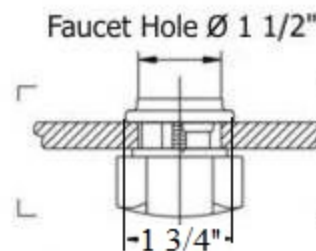

4207 - 'Valence' Mixer with Hand Spray