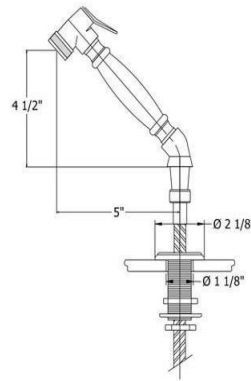

4207 - 'Valence' Single Hole Mixer with Hand Spray

Part#	Description
26	PVC Tube
27	Rubber O-Ring
28	Rubber O-Ring
29	Rubber Horseshoe Washer
30	Washer
37	Back Flow Restrictor
40	3/8" Washer
41	Braided Hand Spray Hose
49	Threaded Pipe
50	Threaded Stem
51	Hex Nut
52	Metal Ring & Rubber Washer
53	Flat Rubber Washer
54	Hand Spray Elbow
56	Hand Spray Coupler
57	Finished Wood or White Ceramic Handle

Technical Information

- IAPMO: NSF/ANSI 61, NSF/ANSI 372 & ASME A112.18.1/CSA B125.1 certified.
- Uses Flühs ceramic cartridges.
- Faucet body requires 1 1/2" hole drilling.
- Hand spray requires 1 1/4" hole drilling.
- Maximum flow rate is 1.2 GPM with new low flow restrictor.
- 3/8" flexible hose connections.
- Faucet normally ships with Ceramic Handles **(20)**. Please specify when ordering if you would prefer Wood Handles **(63)**.
- Available finishes are French Weathered Copper & Brass **(46)**, French Weathered Brass **(47)**, Polished Chrome **(48)**, SoliBrass **(49)**, Lacquered Matte Black Nickel **(50)**, Polished Brass **(55)**, Polished Nickel **(56)**, Brushed Nickel **(57)**, Polished Copper & Brass **(58)**, Weathered Copper & Brass **(59)**, Satin Nickel **(60)**, Antique Lacquered Copper **(67)**, Antique Lacquered Brass **(68)**, Weathered Brass **(70)**, Lacquered Polished Black Nickel **(71)** and Lacquered Polished Copper **(80)**.
- Please See Cleaning Instructions: <http://herbeau.com/CleaningAll.pdf> For Finish Care and Maintenance.