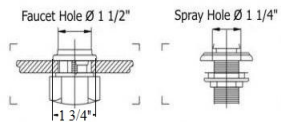

4207 - 'Valence' Single Hole Mixer with Hand Spray

Part#	Description
26	PVC Tube
27	Rubber O-Ring
28	Rubber O-Ring
29	Rubber Horseshoe Washer
30	Washer
37	Back Flow Restrictor
40	3/8" Washer
41	Braided Hand Spray Hose
49	Threaded Pipe
50	Threaded Stem
51	Hex Nut
52	Metal Ring & Rubber Washer
53	Flat Rubber Washer
54	Hand Spray Elbow
56	Hand Spray Coupler
57	Finished Wood or White Ceramic Handle

Technical Information

- IAPMO: NSF/ANSI 61, NSF/ANSI 372 & ASME A112.18.1/CSA B125.1 certified.
- Uses Flühs ceramic cartridges.
- Faucet body requires 1 1/2" hole drilling.
- Hand spray requires 1 1/4" hole drilling.
- Maximum flow rate is 1.2 GPM with new low flow restrictor.
- 3/8" flexible hose connections.
- Faucet normally ships with Ceramic Handles **(20)**. Please specify when ordering if you would prefer Wood Handles **(63)**.
- Available finishes are French Weathered Copper & Brass **(46)**, French Weathered Brass **(47)**, Polished Chrome **(48)**, SoliBrass **(49)**, Lacquered Matte Black Nickel **(50)**, Polished Brass **(55)**, Polished Nickel **(56)**, Brushed Nickel **(57)**, Polished Copper & Brass **(58)**, Weathered Copper & Brass **(59)**, Satin Nickel **(60)**, Antique Lacquered Copper **(67)**, Antique Lacquered Brass **(68)**, Weathered Brass **(70)**, Lacquered Polished Black Nickel **(71)** and Lacquered Polished Copper **(80)**.
- Please See Cleaning Instructions: <http://herbeau.com/CleaningAll.pdf> For Finish Care and Maintenance.

Please follow example when ordering parts for 'Valence' Single Hole Mixer
With Hand Spray

- To order part #94 – Spout Assembly
 - 990072**xx**
- Please substitute finish number needed in place of **xx**