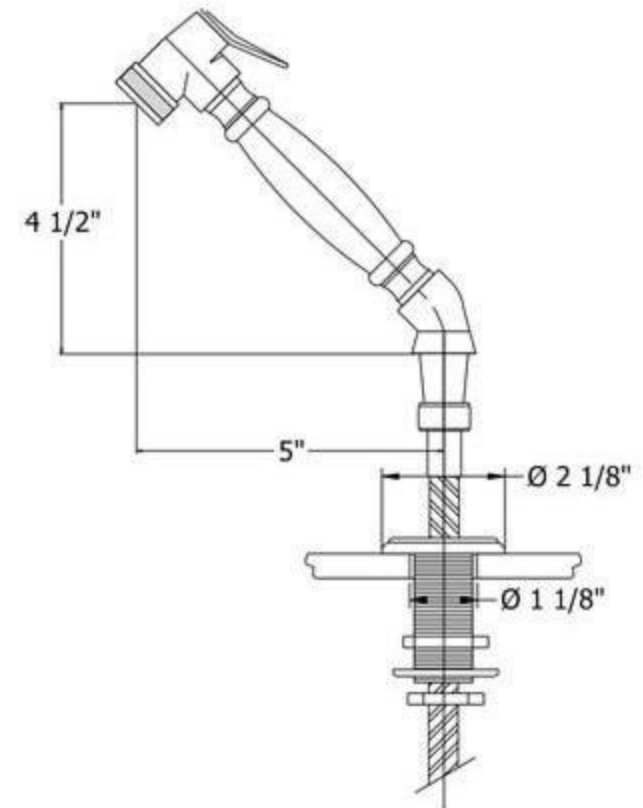

4207 - 'Valence' Mixer with Hand Spray