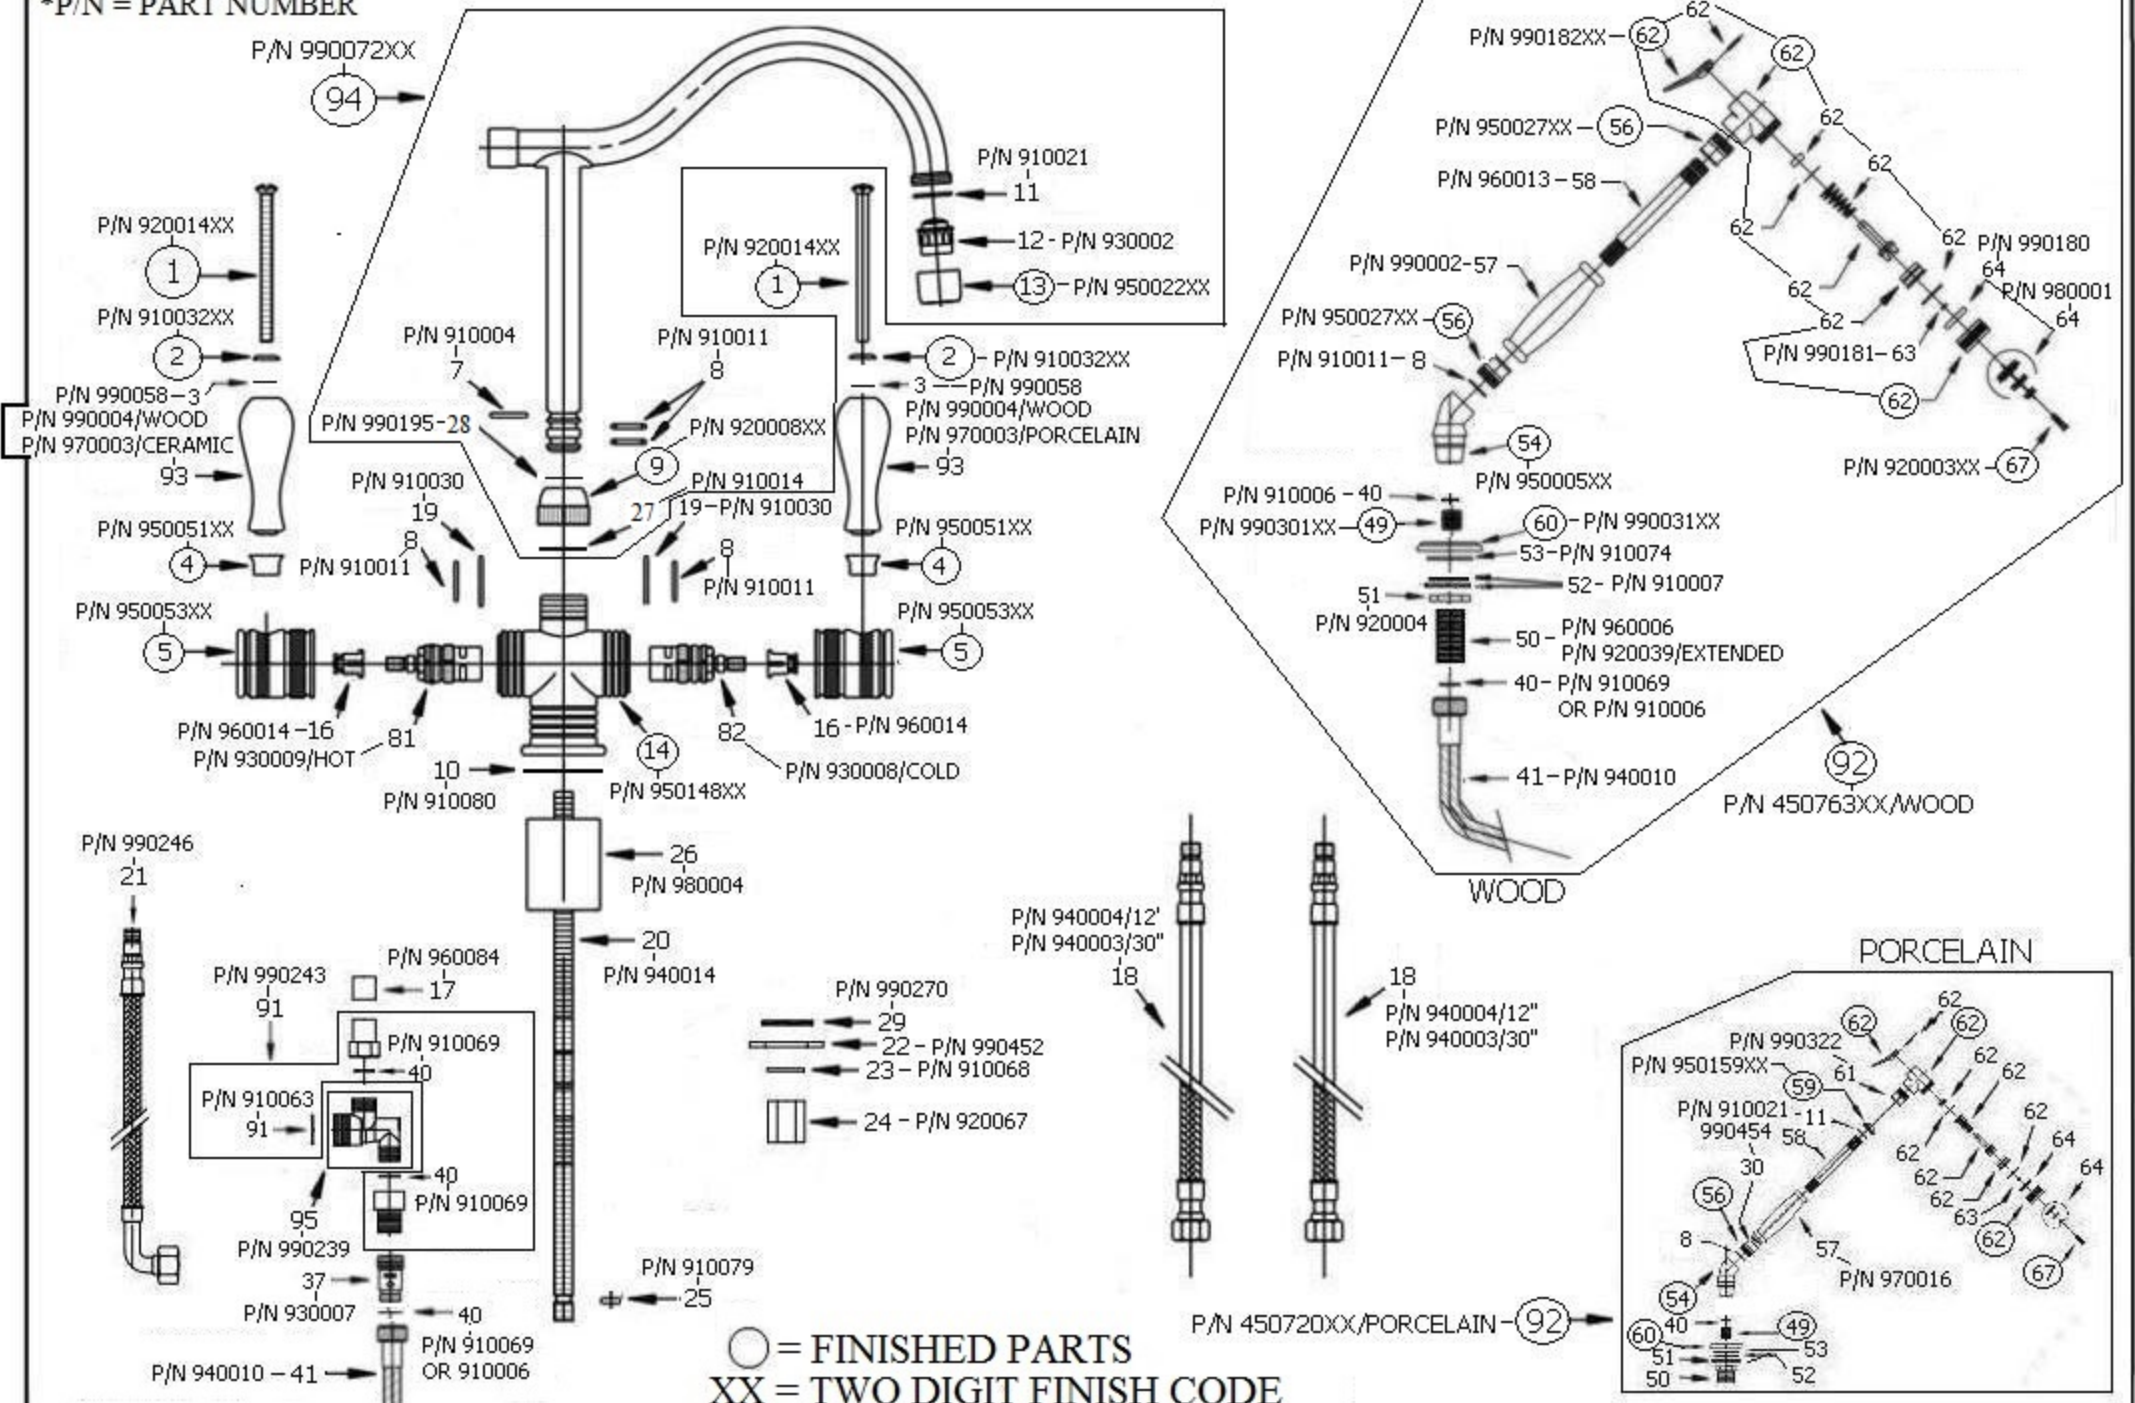

4207 - 'Valence' Mixer with Hand Spray

*P/N = PART NUMBER

Copyright©2017 Herbeau Creations. All rights reserved. All product and specifications are subject to change without notice. Herbeau Creations is not responsible for typographical and/or dimensional errors. Typographical errors are subject to correction.