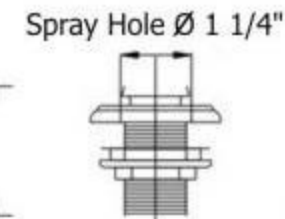

4207 - 'Valence' Mixer with Hand Spray