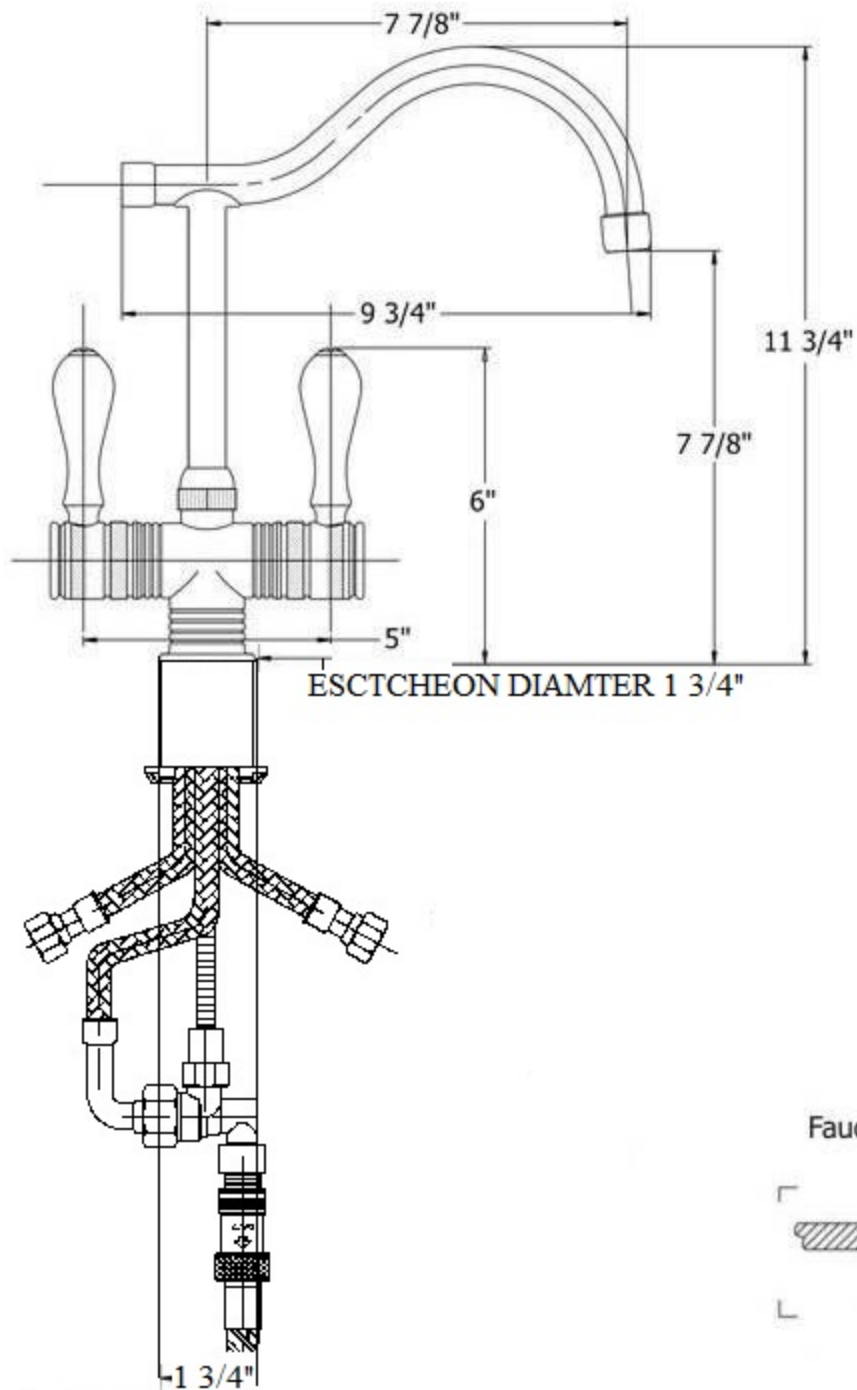

4207 - 'Valence' Mixer with Hand Spray