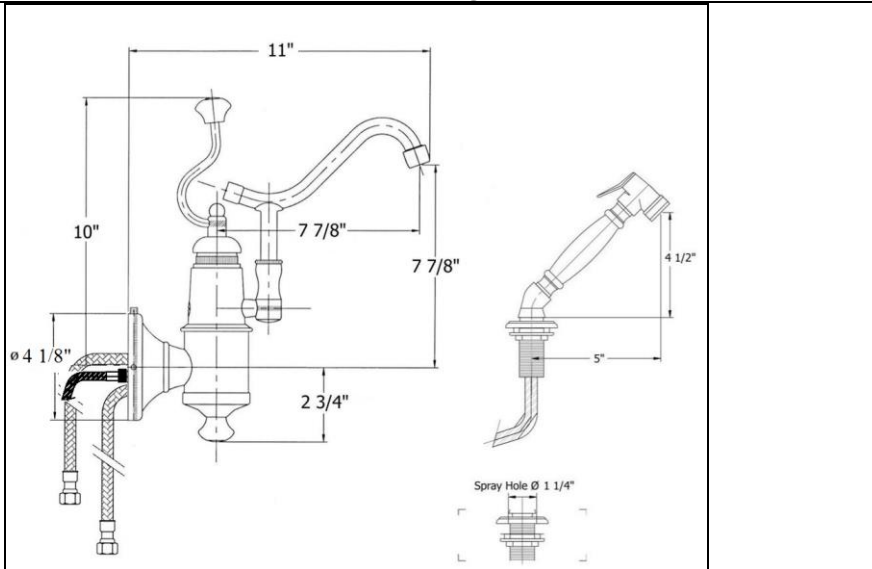

4112 – ‘De Dion’ Wall Mount Single Lever Mixer with Deck Mount Hand Spray

Part#	Description
37	Backflow Restrictor
41	Black Diverter Block Valve Only
49	Threaded Pipe
50	Threaded Stem
51	Brass Hex Nut
52	Metal Ring & Rubber Washer
53	Flat Rubber Washer
54	Hand Spray Elbow
55	Rubber O-Ring
56	Hand Spray Coupler
57	Wood H/S Handle
58	Threaded Supply Line

Technical Information

- IAPMO: NSF/ANSI 61, NSF/ANSI 372 & ASME A112.18.1/CSA B125.1 certified.
- Maximum flow rate is 1.2 GPM.
- Swiveling spout.
- 30" flexible hoses – 3/8" connection.
- Backflow restrictor included.
- For Complete ‘De Dion’ Handle Set, please order Part #95013163XX (**63**) = WOOD HANDLE, XX = FINISH CODE or 95013120XX (**20**) = CERAMIC HANDLE, XX = FINISH CODE.
- Available finishes are French Weathered Copper & Brass (**46**), French Weathered Brass (**47**), Polished Chrome (**48**), SoliBrass (**49**), Lacquered Matte Black Nickel (**50**), Polished Brass (**55**), Polished Nickel (**56**), Brushed Nickel (**57**), Polished Copper & Brass (**58**), Weathered Copper & Brass (**59**), Satin Nickel (**60**), Antique Lacquered Copper & Brass (**67**), Antique Lacquered Brass (**68**), Weathered Brass (**70**), Lacquered Polished Black Nickel (**71**) and Lacquered Polished Copper (**80**).
- Please See Cleaning Instructions: <http://herbeau.com/CleaningAll.pdf> For Finish Care and Maintenance Information.

Part#	Description
01	Ceramic Insert
02	Decorative Nut
03	Threaded Stem
04	Finished Wood Knob
06	Modified De Dion Wood Knob
07	Round Screw
08	Lock Washer
09	Flexible Hose
10	Cartridge Holding Nut - Hex
11	Single Lever Ceramic Cartridge
12	Upper Body
13	Rubber O-Ring
14	Internal Plug
15	Rubber O-Ring
16	Spout Elbow
17	Swan Nut
18	Spout O-Ring
19	Nylon Split Clip
20	Flexible Hose & Elbow
21	Aerator Washer
22	Aerator Filter
23	Aerator Cover
24	Upper Escutcheon
25	1/2" Washer
26	Fitting & Plate
27	Washer
29	30" X 3/8" Flex Hose
34	Threaded Stem
36	3/8" Washer
60	H/S Escutcheon
62	H/S Head Assembly
63	Hex Nut
64	4 Piece Grill Kit
64	Plastic Spray Inserts
67	Slotted Screw
71	Finished Nut
72	Threaded Stem
73	Mounting Plate
74	Body With Wall Escutcheon
75	Threaded Stem
76	Brass Dome
78	Flexible Hand Spray Hose
91	De Dion Wall Mount Handle Assembly
92	Deck Hand Spray With Hose & Escutcheon
93	De Dion Handle Insert Kit
94	De Dion Complete Spout Assembly