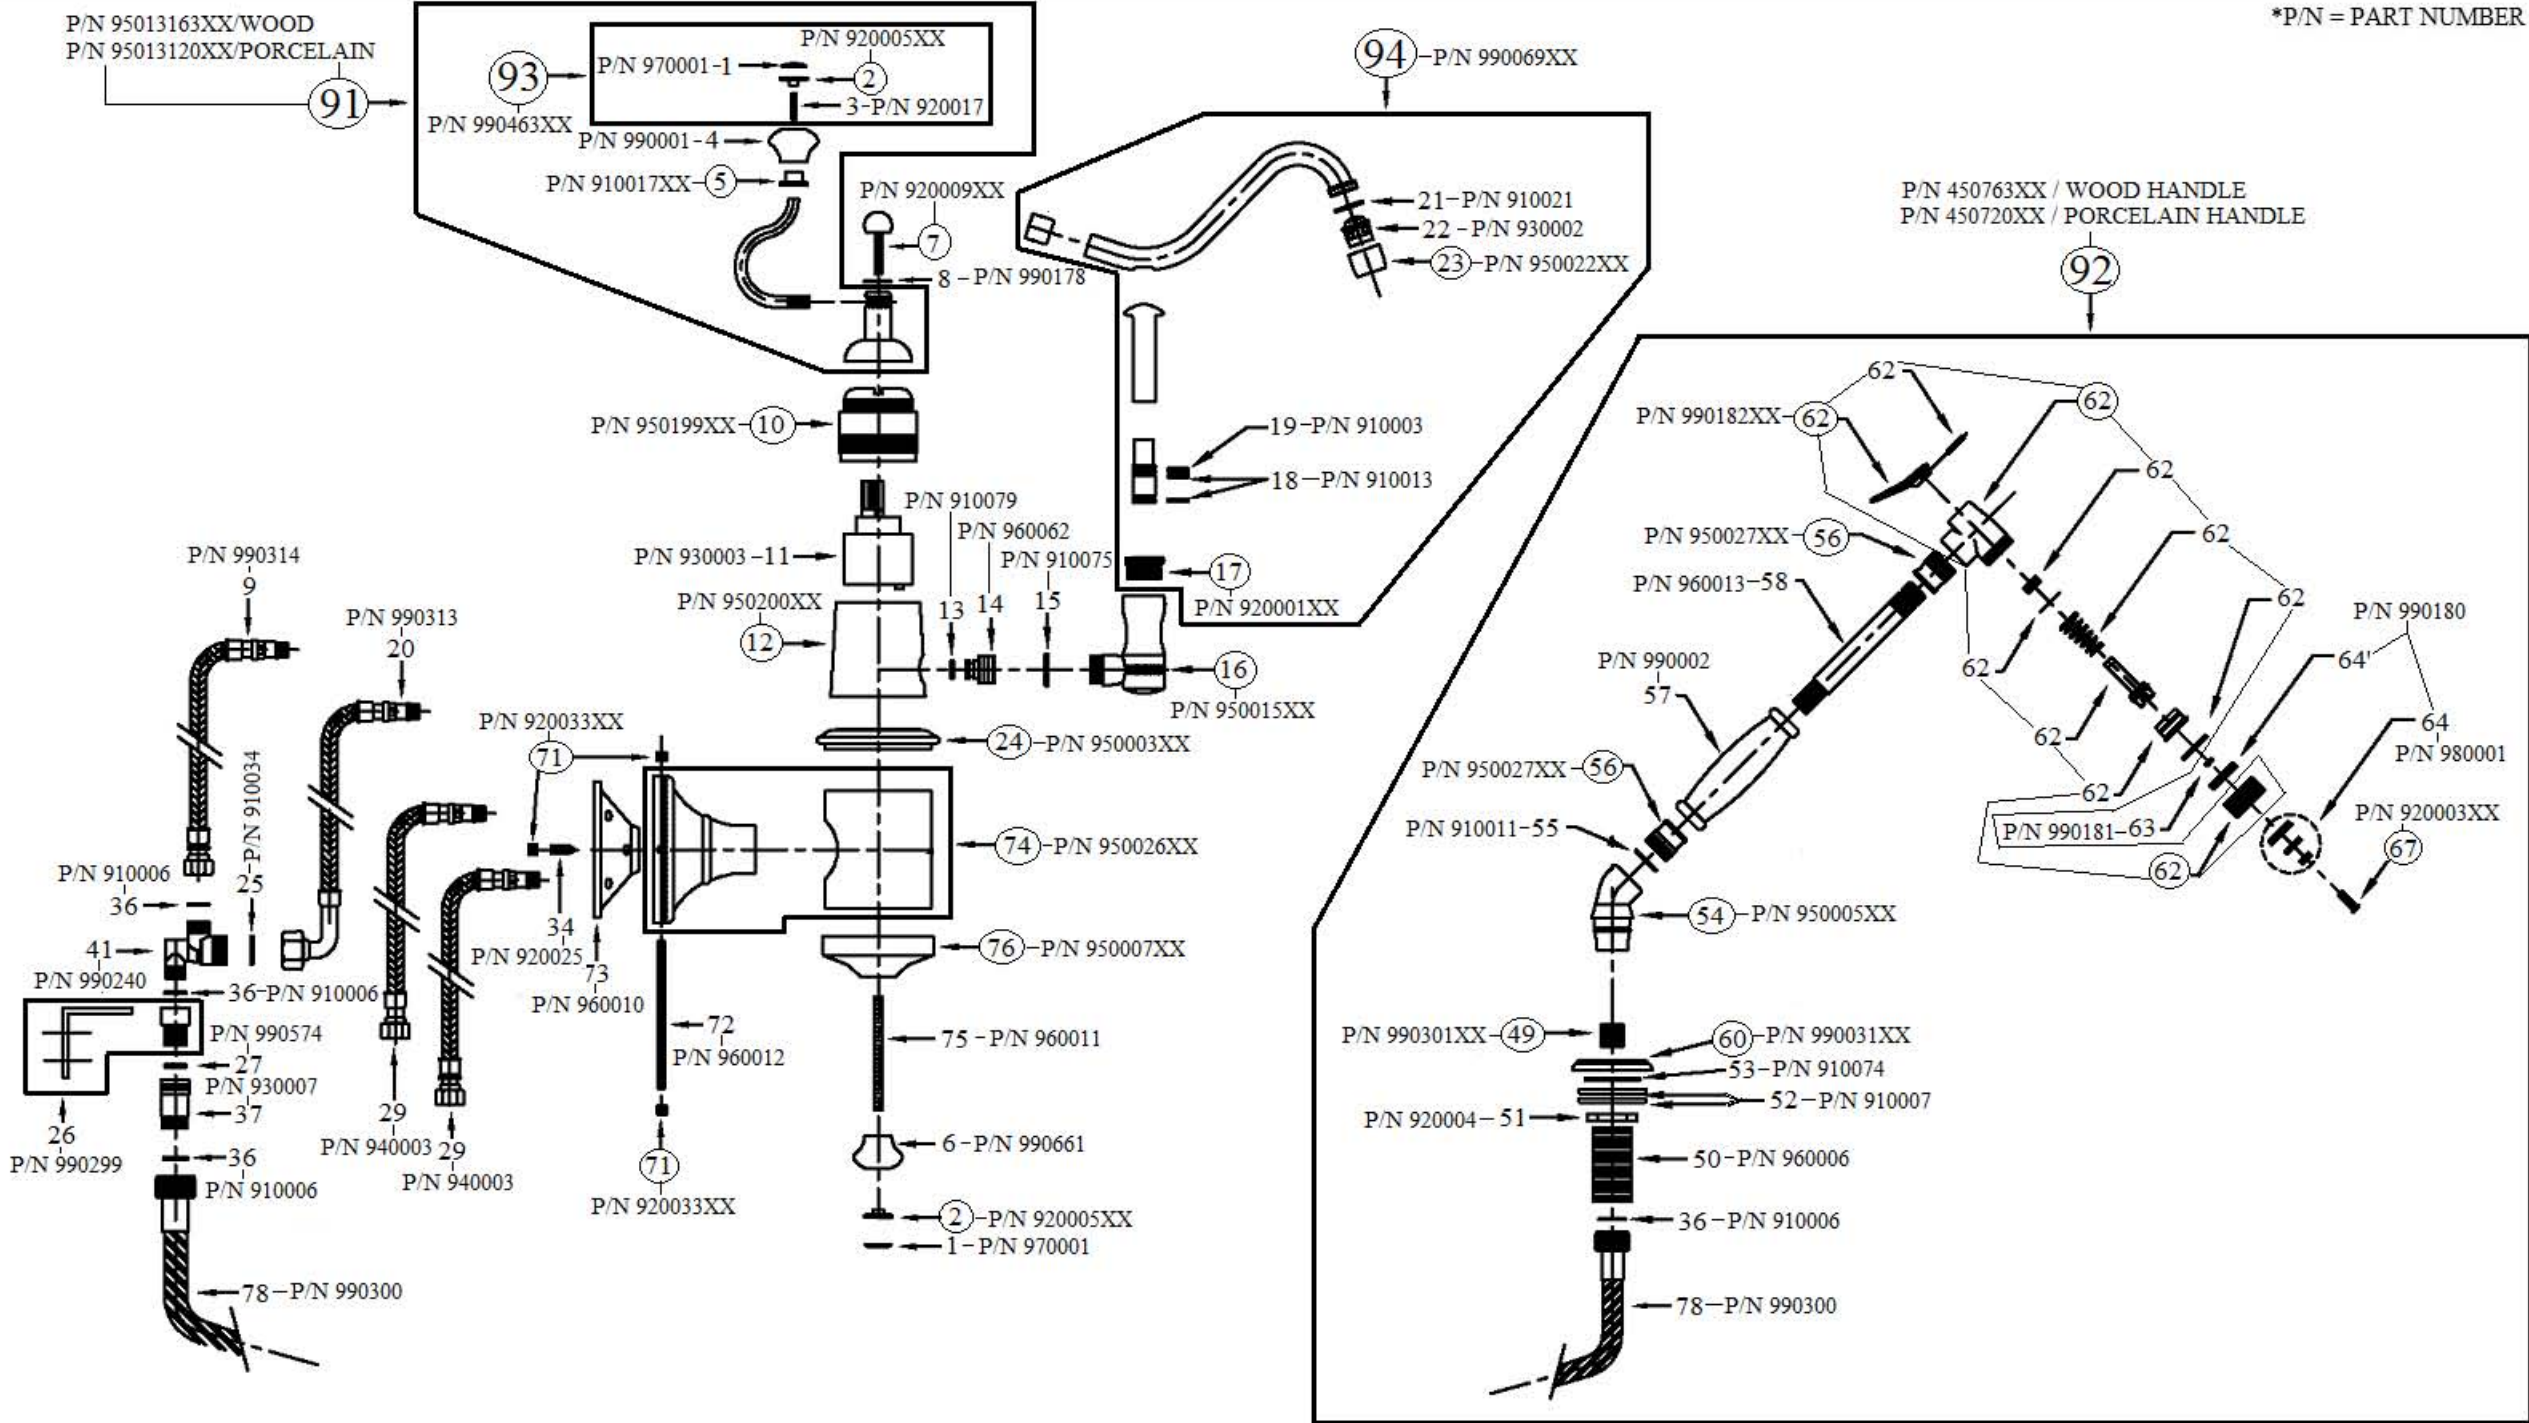

4112 - 'De Dion' Wall Mount Single Lever Mixer with Deck Mount Hand Spray

*P/N = PART NUMBER

○ = FINISHED PARTS
XX = TWO DIGIT FINISH CODE