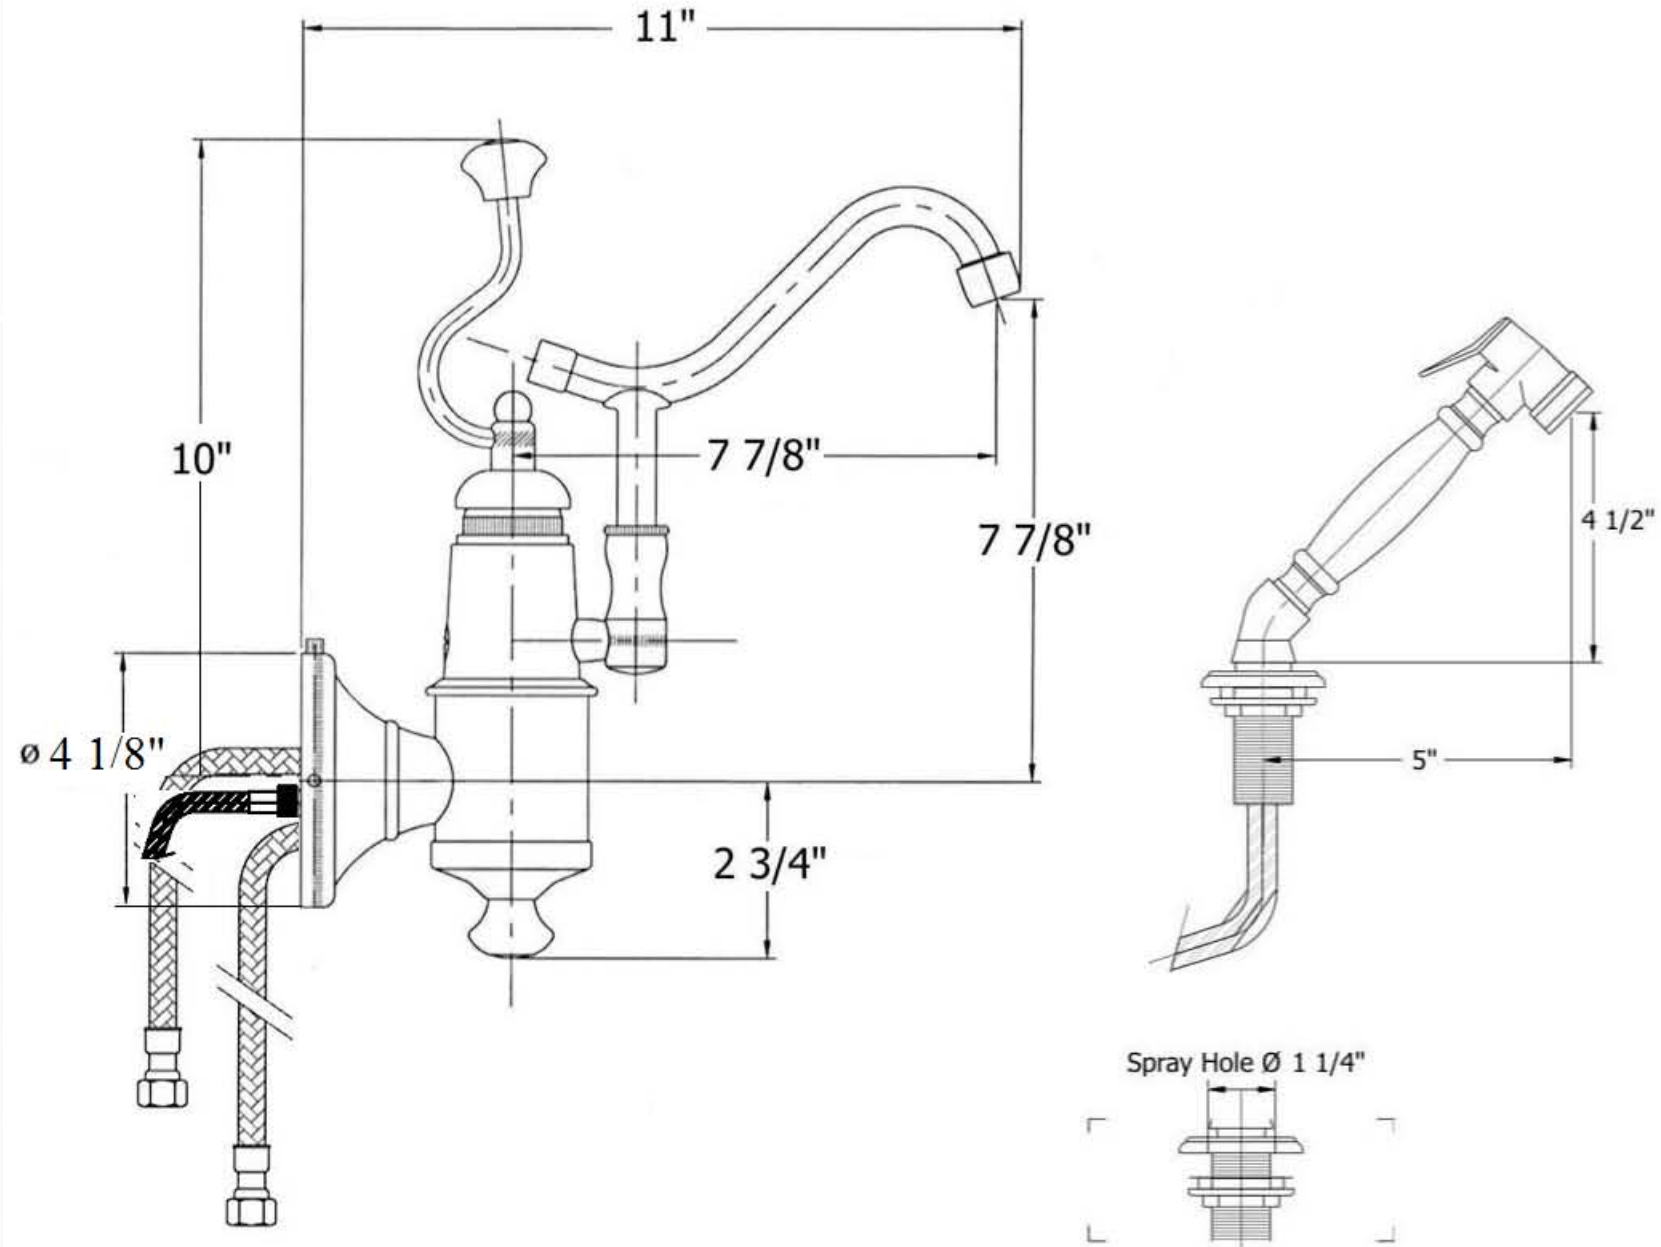

4112 - 'De Dion' Wall Mount Single Lever Mixer with Deck Mount Hand Spray

Copyright©2017 Herbeau Creations. All rights reserved. All product and specifications are subject to change without notice. Herbeau Creations is not responsible for typographical and/or dimensional errors. Typographical errors are subject to correction.