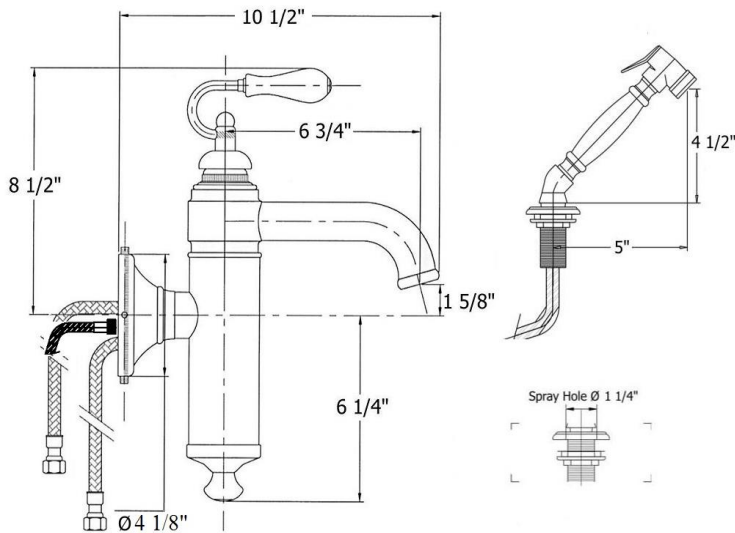

4111 – ‘Estelle’ Wall Mount Single Lever Mixer with Deck Mount Hand Spray

Part#	Description
28	Brass Dome
29	Finished Wood Knob
30	Decorative Nut
31	Ceramic Insert
33	Threaded Stem
35	Brass Hex Nut
36	3/8" Washer
37	Backflow Restrictor
38	Washer
39	Brass Port Screw
40	O-Ring
41	Internal Diverter Kit
42	Brass Washer
49	Threaded Pipe
50	Threaded Stem
51	Brass Hex Nut
52	Metal Ring & Rubber Washer

Technical Information

- IAPMO: NSF/ANSI 61, NSF/ANSI 372 & ASME A112.18.1/CSA B125.1 certified.
- Maximum flow rate is 1.2 GPM.
- Swiveling spout.
- 30" flexible hoses – 3/8" connection.
- Backflow restrictor included.
- To order Complete Estelle Handle #91, please order P/N 95013263XX or P/N 95013220XX. (XX = Finish Code, 63 = Wood Handle and 20 = White Ceramic Handle).
- Available finishes are French Weathered Copper & Brass(46), French Weathered Brass(47), Polished Chrome(48), SoliBrass(49), Lacquered Matte Black Nickel(50), Polished Brass(55), Polished Nickel(56), Brushed Nickel(57), Polished Copper & Brass(58), Weathered Copper & Brass(59), Satin Nickel(60), Antique Lacquered Copper(67), Antique Lacquered Brass(68), Weathered Brass(70), Lacquered Polished Black Nickel(71) and Lacquered Polished Copper(80).
- Please See Cleaning Instructions: <http://herbeau.com/CleaningAll.pdf> For Finish Care and Maintenance Information.