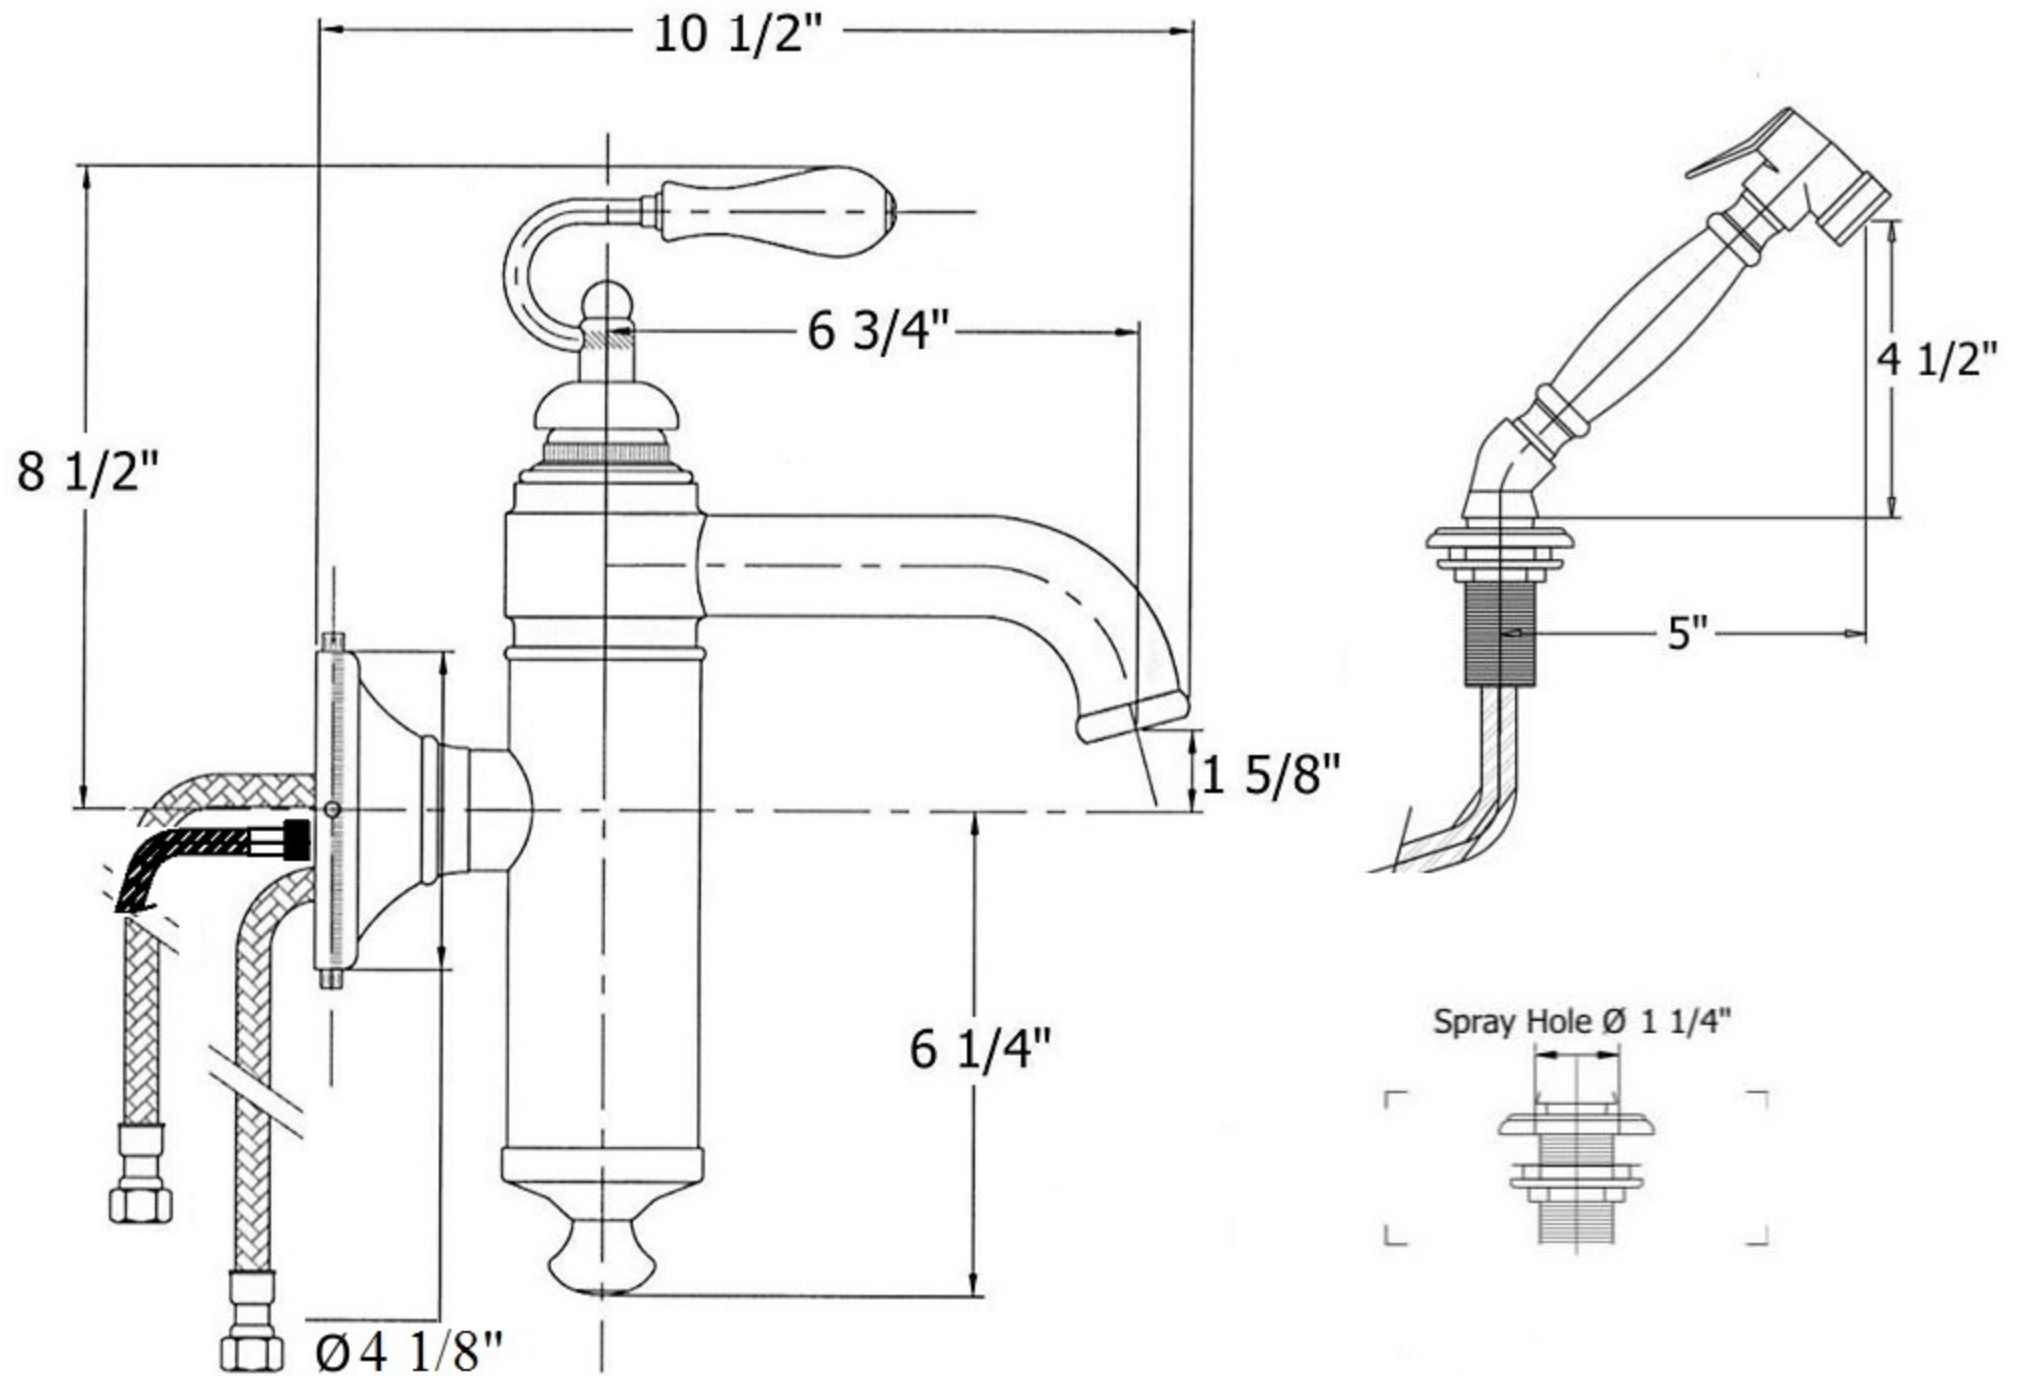

4111 - 'Estelle' Wall Mount Single Lever Mixer with Deck Mount Hand Spray