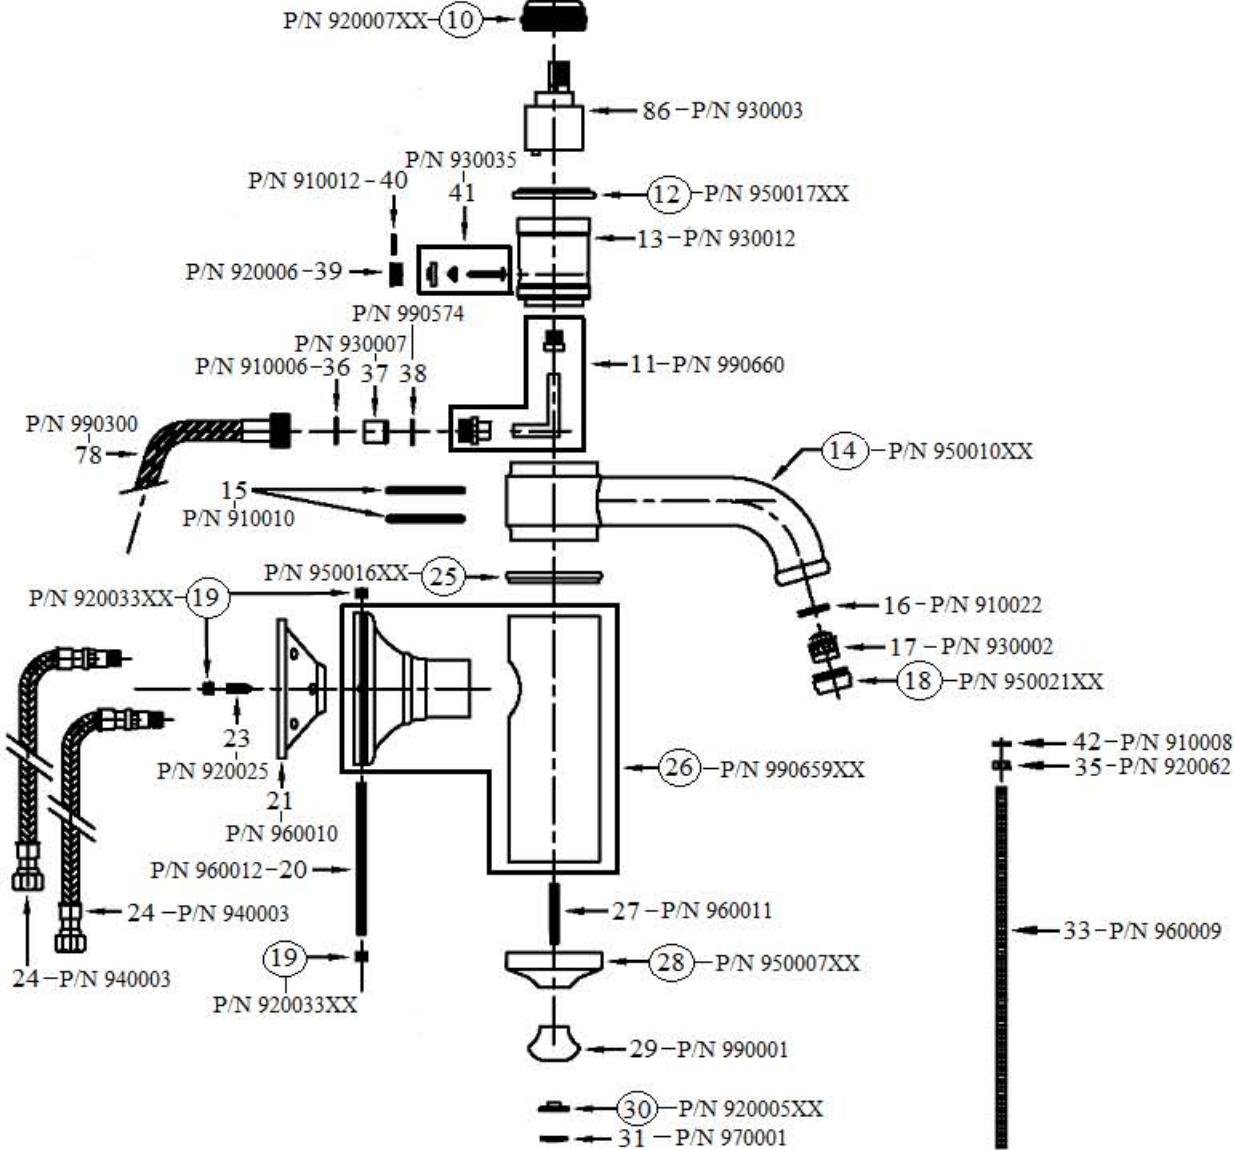

Part#	Description
01	Round Handle Screw
02	Stem
03	Metal Washer
04	Brass Dome
05	Finished Wood Handle
06	Handle Screw
07	Flat Washer
08	Screw
09	Lock Washer
10	Cartridge Holding Nut
11	Water Pipe
12	Upper Brass Ring
13	Mixing Chamber
14	Spout
15	Rubber O-Ring
16	Spout Washer
17	Aerator Filter
18	Aerator Cover
19	Finished Nut
20	Threaded Stem
21	Mounting Plate
23	Threaded Stem
24	30" X 3/8" Flex Supply Hose With O-Ring
25	Lower Brass Ring
26	Estelle 4111 Body
27	Threaded Stem
53	Flat Rubber Washer
54	Hand Spray Elbow
55	Rubber O-Ring
56	Coupler For H/S
57	Finished Wood H/S Handle
58	Threaded Supply Line
60	H/S Escutcheon
62	H/S Head Assembly
63	Hex Nut
64	Plastic Spray Inserts
64'	4 Piece Grill Kit
67	Slotted Screw
78	Flexible H/S Hose
86	Single Lever Ceramic Cartridge
91	Estelle Wood/Ceramic Handle Wall Mount Assembly
92	Deck Mount Hand Spray Assembly

Please follow example when ordering parts for 'Estelle' Single Lever Mixer
Wall Mounted With Deck Mount Hand Spray

- To order part #01 – Round Screw
 - 920009**xx**
- Please substitute finish number needed in place of **xx**

Herbeau.[®]
L'Art du Sanitaire depuis 1857

4111 - 'Estelle' Wall Mount Single Lever Mixer with Deck Mount Hand Spray

4111 - 'Estelle' Wall Mount Single Lever Mixer with Deck Mount Hand Spray

*P/N = PART NUMBER

P/N 95013263XX/WOOD
P/N 95013220XX/PORCELAIN

P/N 450763XX / WOOD HANDLE
P/N 460720XX / PORCELAIN HANDLE

⑨②

○ = FINISHED PARTS

XX = TWO DIGIT FINISH CODE