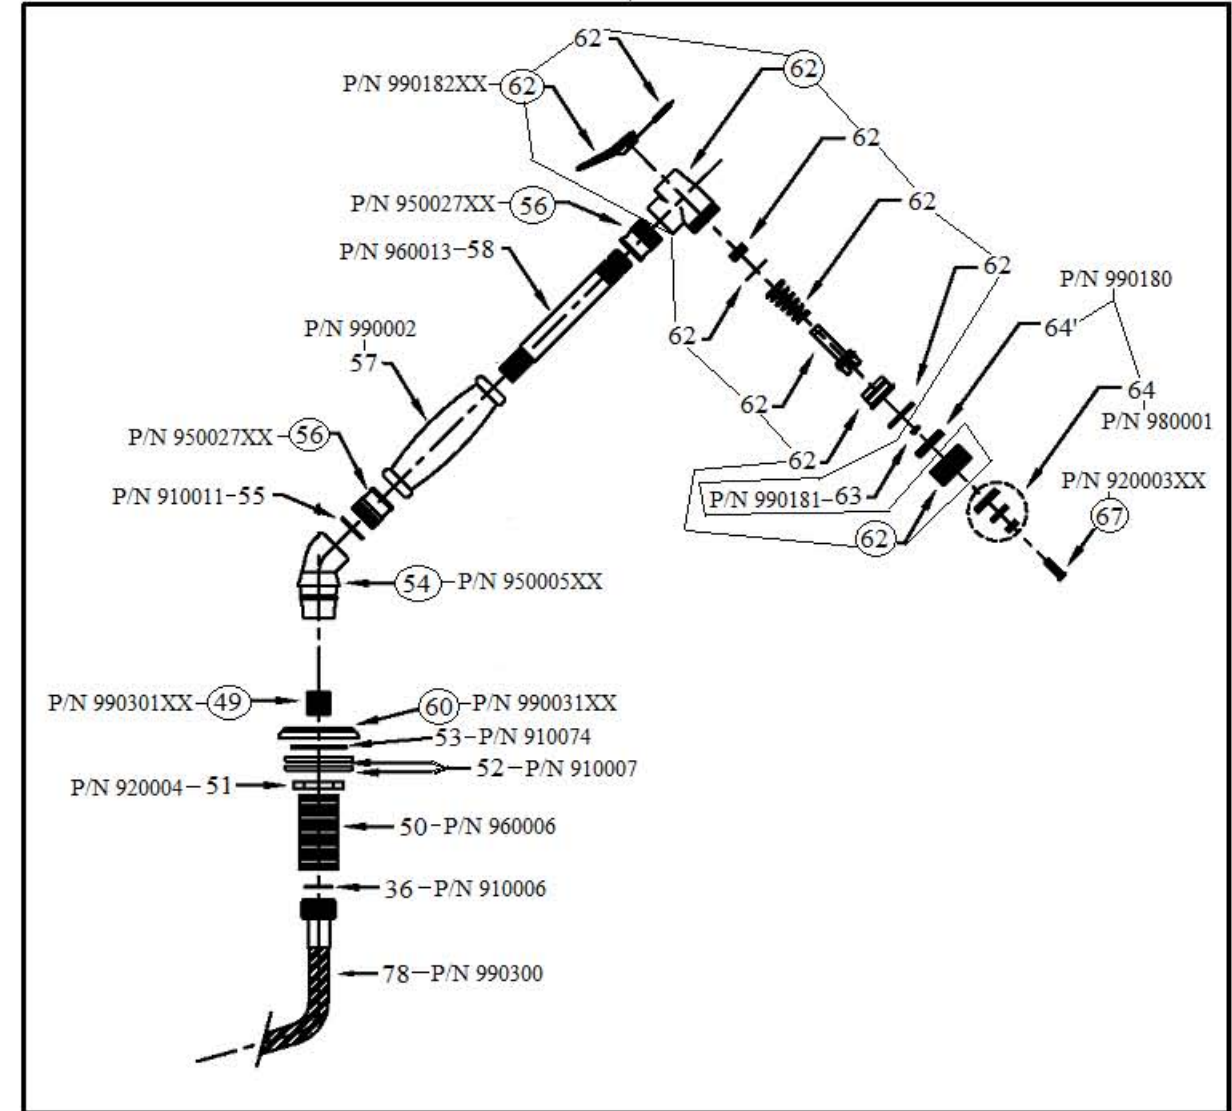

Part#	Description
01	Round Handle Screw
02	Stem
03	Metal Washer
04	Brass Dome
05	Finished Wood Handle
06	Handle Screw
07	Flat Washer
08	Screw
09	Lock Washer
10	Cartridge Holding Nut
11	Water Pipe
12	Upper Brass Ring
13	Mixing Chamber
14	Spout
15	Rubber O-Ring
16	Spout Washer
17	Aerator Filter
18	Aerator Cover
19	Finished Nut
20	Threaded Stem
21	Mounting Plate
23	Threaded Stem
24	30" X 3/8" Flex Supply Hose With O-Ring
25	Lower Brass Ring
26	Estelle 4111 Body
27	Threaded Stem
53	Flat Rubber Washer
54	Hand Spray Elbow
55	Rubber O-Ring
56	Coupler For H/S
57	Finished Wood H/S Handle
58	Threaded Supply Line
60	H/S Escutcheon
62	H/S Head Assembly
63	Hex Nut
64	Plastic Spray Inserts
64'	4 Piece Grill Kit
67	Slotted Screw
78	Flexible H/S Hose
86	Single Lever Ceramic Cartridge
91	Estelle Wood/Ceramic Handle Wall Mount Assembly
92	Deck Mount Hand Spray Assembly

Please follow example when ordering parts for 'Estelle' Single Lever Mixer
Wall Mounted With Deck Mount Hand Spray

- To order part #01 – Round Screw
 - 920009**xx**
- Please substitute finish number needed in place of **xx**

Herbeau.[®]
L'Art du Sanitaire depuis 1857

4111 - 'Estelle' Wall Mount Single Lever Mixer with Deck Mount Hand Spray

4111 - 'Estelle' Wall Mount Single Lever Mixer with Deck Mount Hand Spray

*P/N = PART NUMBER

P/N 95013263XX/WOOD
P/N 95013220XX/PORCELAIN

P/N 450763XX / WOOD HANDLE
P/N 460720XX / PORCELAIN HANDLE

⑨②

○ = FINISHED PARTS

XX = TWO DIGIT FINISH CODE