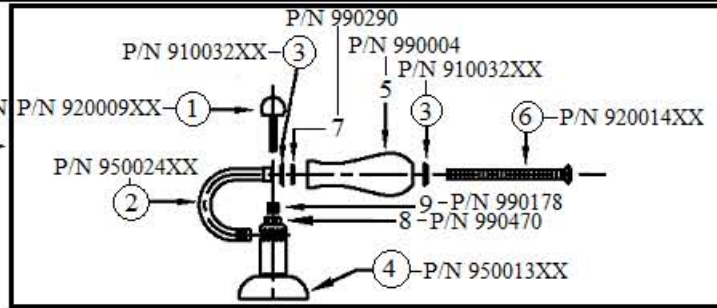

Technical Information

- IAPMO: NSF/ANSI 61, NSF/ANSI 372 & ASME A112.18.1/CSA B125.1 certified.
- Maximum flow rate is 1.2 GPM.
- Swiveling spout.
- 30" flexible hoses – 3/8" connection.
- Backflow restrictor included.
- To order Complete Estelle Handle #91, please order P/N 95013263XX or P/N 95013220XX. (XX = Finish Code, 63 = Wood Handle and 20 = White Ceramic Handle).
- Available finishes are French Weathered Copper & Brass(46), French Weathered Brass(47), Polished Chrome(48), SoliBrass(49), Lacquered Matte Black Nickel(50), Polished Brass(55), Polished Nickel(56), Brushed Nickel(57), Polished Copper & Brass(58), Weathered Copper & Brass(59), Satin Nickel(60), Antique Lacquered Copper(67), Antique Lacquered Brass(68), Weathered Brass(70), Lacquered Polished Black Nickel(71) and Lacquered Polished Copper(80).
- Please See Cleaning Instructions: <http://herbeau.com/CleaningAll.pdf> For Finish Care and Maintenance Information.

Herbeau.[®]
L'Art du Sanitaire depuis 1857

4111 - 'Estelle' Wall Mount Single Lever Mixer with Deck Mount Hand Spray

4111 - 'Estelle' Wall Mount Single Lever Mixer with Deck Mount Hand Spray

*P/N = PART NUMBER

P/N 95013263XX/WOOD
P/N 95013220XX/PORCELAIN

P/N 450763XX / WOOD HANDLE
P/N 460720XX / PORCELAIN HANDLE

⑨②

○ = FINISHED PARTS

XX = TWO DIGIT FINISH CODE