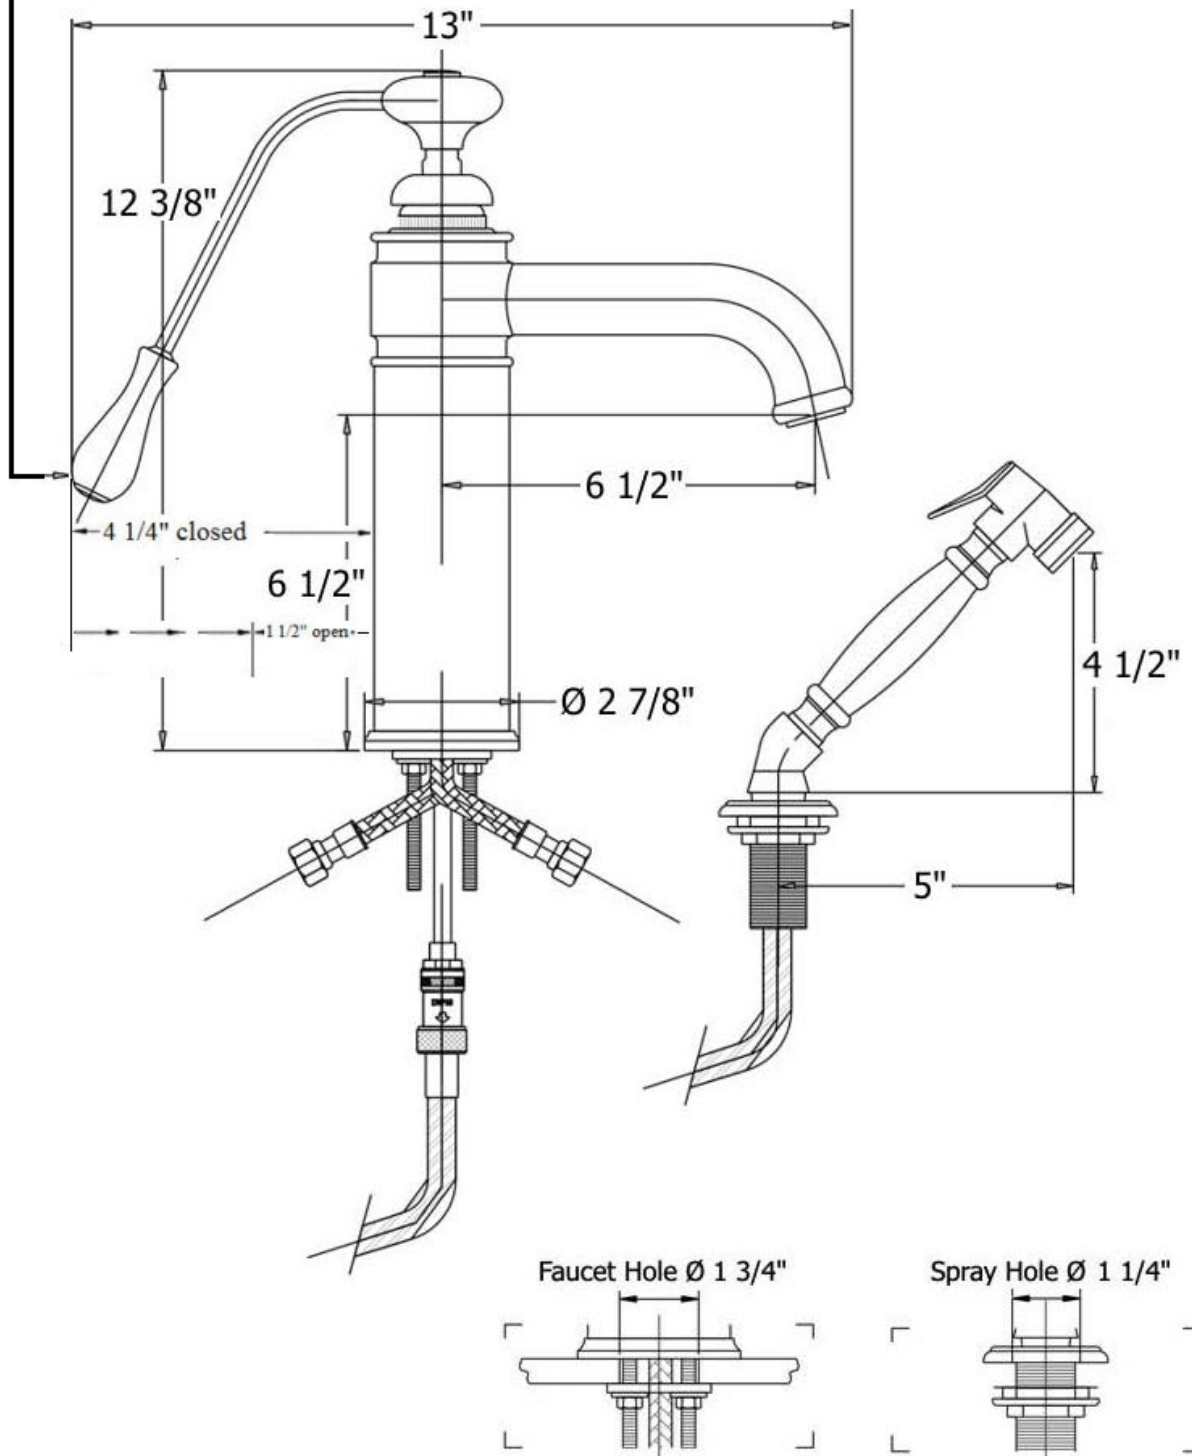

## Technical Information

- IAPMO: NSF/ANSI 61, NSF/ANSI 372 & ASME A112.18.1/CSA B125.1 certified.
- Maximum flow rate is 1.2 GPM with new low flow restrictor.
- Uses Flühs ceramic cartridge.
- Spout swivels 360 degrees so faucet can be placed to allow handle to be set to sides, front or back.
- For complete Estelle Handle Set, please order Part #95013063XX (63 = WOOD HANDLE, XX = FINISH CODE) or #95013020XX (20 = CERAMIC HANDLE, XX = FINISH CODE.)
- Available finishes are French Weathered Copper & Brass (46), French Weathered Brass (47), Polished Chrome (48), SoliBrass (49), Lacquered Matte Black Nickel (50), Polished Brass (55), Polished Nickel (56), Brushed Nickel (57), Polished Copper & Brass (58), Weathered Copper & Brass (59), Satin Nickel (60), Antique Lacquered Copper (67), Antique Lacquered Brass (68), Weathered Brass (70), Lacquered Polished Black Nickel (71) and Lacquered Polished Copper (80).
- Faucet ships with wood handles (63). Specify (20) for ceramic handles.
- Please See Cleaning Instructions: <http://herbeau.com/CleaningAll.pdf> For Finish Care and Maintenance Information.

Part#	Description
01	Ceramic Insert
02	Decorative Finished Nut
03	Threaded Stem
04	Rubber O-Ring
05	Finished Wood or White Ceramic Handle
06	Finished Metal Washer
07	Handle Screw
10	Cartridge Holding Nut
12	Upper Brass Ring
13	Mixing Chamber
14	Spout – Ecobross
15	Rubber O-Ring
16	Spout Washer
17	Aerator Filter
18	Aerator Cover
24	Lower Brass Ring
26	Body
29	12" X 3/8" Braided Supply Line & O-Ring
29	30" X 3/8" Braided Supply Line & O-Ring
30	Lower Escutcheon
31	Flat Rubber Washer
36	3/8" Washer
37	Backflow Restrictor
39	Diverter Access Screw
40	Rubber O-Ring

# 4104 - 'Estelle' Single Lever Mixer with Spray

OUTSIDE EDGE OF HANDLE IS 4 1/4" FROM SIDE OF FAUCET  
BODY IN CLOSED POSITION AND 1 1/2" FROM SIDE OF FAUCET  
BODY IN OPEN POSITION