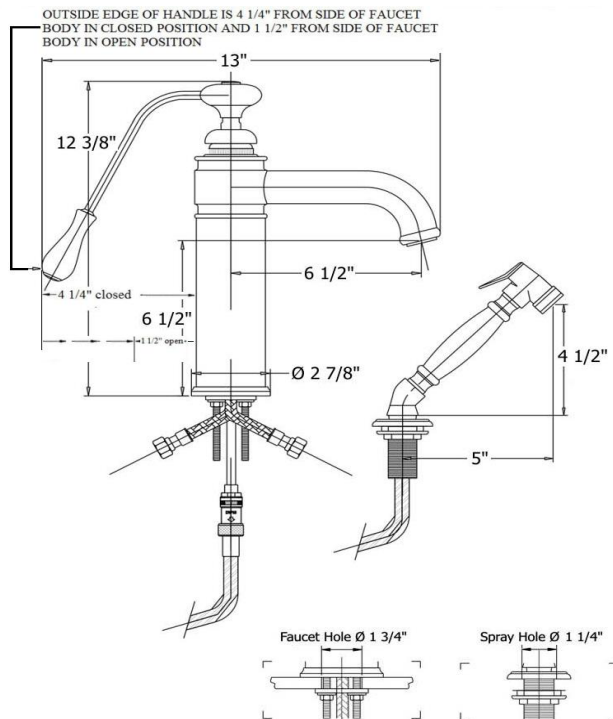

4104 - 'Estelle' Single Lever Mixer with Spray

Part#	Description
41	Internal Diverter Kit
42	Brass Washer
43	Brass Washer
44	Brass Hex Nut
45	Threaded Stem
46	Mounting Plate
47	Brass Washer
49	Threaded Pipe
50	Threaded Stem
51	Brass Hex Nut
52	Metal Ring & Rubber Washer
53	Flat Rubber Washer
54	Hand Spray Elbow
55	Rubber O-Ring
56	Hand Spray Coupler
57	Finished Wood or White Ceramic Hand Spray Handle
58	Threaded Supply Stem For Hand Spray
59	Finished Flange
60	Hand Spray Escutcheon
61	Connector
62	Head Assembly
63	Hex Nut
64	Plastic Aerator Inserts
64	4 Piece Grill Kit
67	Finished Aerator Screw
75	Hand Spray Outlet
78	Braided Hose For Kitchen Hand Spray
86	Single Lever Ceramic Cartridge
91	Complete Handle For Estelle
92	Complete Hand Spray Kit
95	Estelle Handle Insert Kit

Technical Information

- IAPMO: NSF/ANSI 61, NSF/ANSI 372 & ASME A112.18.1/CSA B125.1 certified.
- Maximum flow rate is 1.2 GPM with new low flow restrictor.
- Uses Flühs ceramic cartridge.
- Spout swivels 360 degrees so faucet can be placed to allow handle to be set to sides, front or back.
- For complete Estelle Handle Set, please order Part #95013063XX (63 = WOOD HANDLE, XX = FINISH CODE) or #95013020XX (20 = CERAMIC HANDLE, XX = FINISH CODE.)
- Available finishes are French Weathered Copper & Brass (46), French Weathered Brass (47), Polished Chrome (48), SoliBrass (49), Lacquered Matte Black Nickel (50), Polished Brass (55), Polished Nickel (56), Brushed Nickel (57), Polished Copper & Brass (58), Weathered Copper & Brass (59), Satin Nickel (60), Antique Lacquered Copper (67), Antique Lacquered Brass (68), Weathered Brass (70), Lacquered Polished Black Nickel (71) and Lacquered Polished Copper (80).
- Faucet ships with wood handles (63). Specify (20) for ceramic handles.
- Please See Cleaning Instructions: <http://herbeau.com/CleaningAll.pdf> For Finish Care and Maintenance Information.

Part#	Description
01	Ceramic Insert
02	Decorative Finished Nut
03	Threaded Stem
04	Rubber O-Ring
05	Finished Wood or White Ceramic Handle
06	Finished Metal Washer
07	Handle Screw
10	Cartridge Holding Nut
12	Upper Brass Ring
13	Mixing Chamber
14	Spout – Ecobross
15	Rubber O-Ring
16	Spout Washer
17	Aerator Filter
18	Aerator Cover
24	Lower Brass Ring
26	Body
29	12" X 3/8" Braided Supply Line & O-Ring
29	30" X 3/8" Braided Supply Line & O-Ring
30	Lower Escutcheon
31	Flat Rubber Washer
36	3/8" Washer
37	Backflow Restrictor
39	Diverter Access Screw
40	Rubber O-Ring