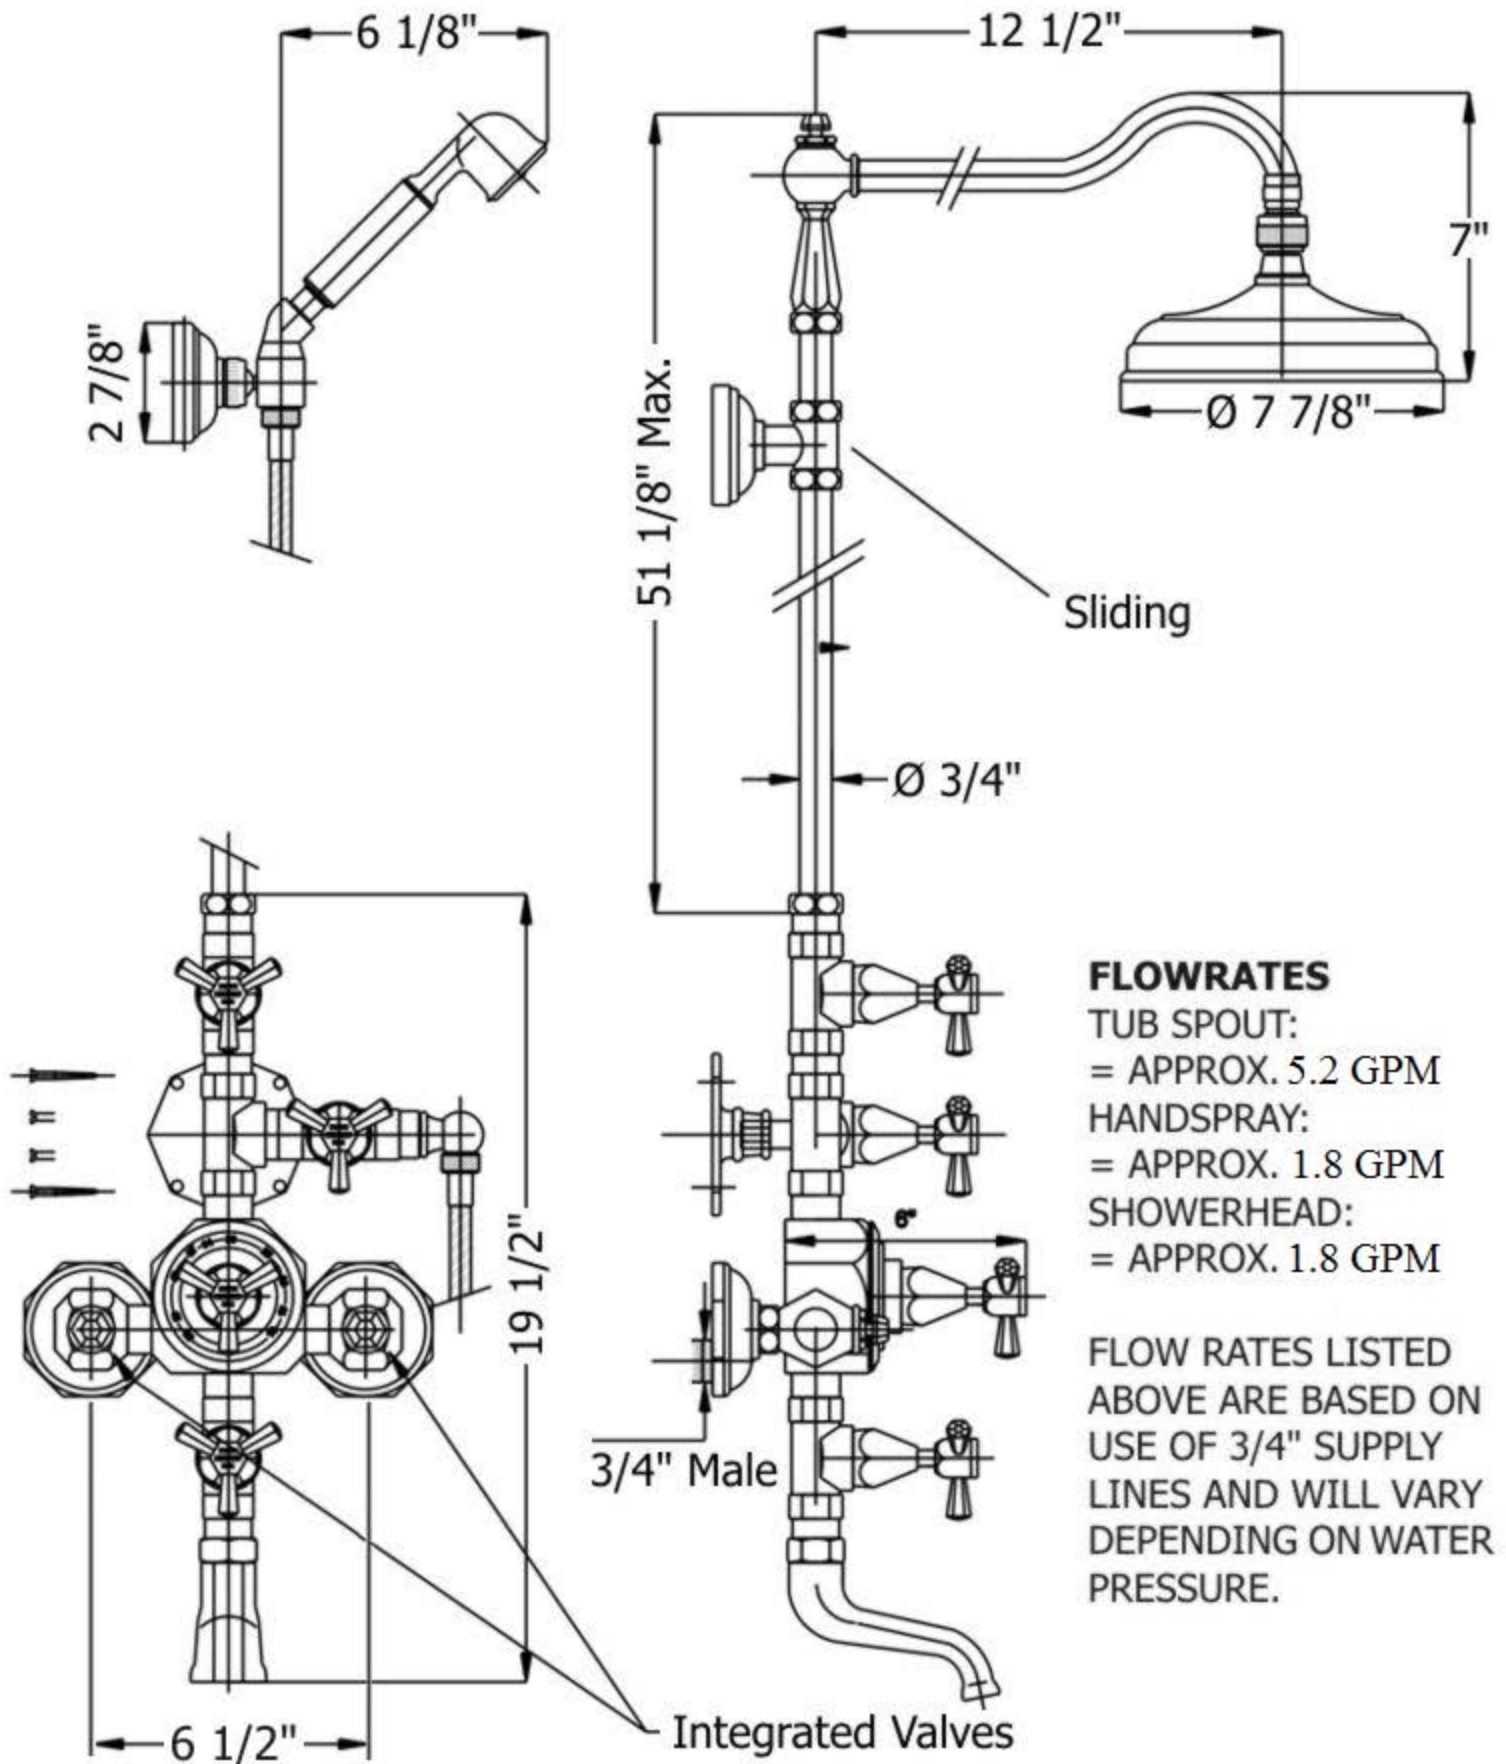

Technical Information

- 8" rose.
- Uses Flühs ceramic cartridges for volume control.
- Tub spout maximum flow rate is 5.2 GPM.
- Hand spray maximum flow rate is 1.8 GPM.
- 8" showerhead maximum flow rate is 1.8 GPM.
- Flow rates are based on use of 3/4" supply lines and will vary depending on water pressure.
- Integral shutoff valves.
- 3/4" connections.
- 19 GPM @ 60 PSI (4 bars).
- 5' hand shower hose.
- Available finishes are French Weathered Brass (47), Polished Chrome (48), SoliBrass (49), Polished Brass (55), Polished Nickel (56), Brushed Nickel (57), Satin Nickel (60), Antique Lacquered Copper (67), Antique Lacquered Brass (68), Weathered Brass (70) and Lacquered Polished Copper (80).
- Please See Cleaning Instructions: <http://herbeau.com/CleaningAll.pdf> For Maintenance Information.

Part#	Description
01	Monarque Tub Spout
02	Washer
03	Tub Spout Connector
04	Valve Body
05	3/4" Ceramic Cartridge
06	Monarque Cartridge
07	Dome
08	Handle Stem
09	Monarque Horizontal Handle Stem
10	Monarque Handle Center Handle Screw
11	Monarque Insert Holder
12	Rubber O-Ring
13	Ceramic Insert
14	Brass Thread Connector
15	Thermostatic Main Body Nut
16	Escutcheon Connector
17	3/4" Washer
18	Monarque Wall Escutcheon
19	Monarque Wall Escutcheon
20	1" X 1" Socket Adapter
21	3/4"-1/2" Male Adapter
22	3/4" Thermostatic Cartridge With Finished Cover Plate
23	Finished Dial Plate

Herbeau®
L'Art du Sanitaire depuis 1857

3701 - 'Monarque' Exposed Thermostatic Tub & Shower Set

FLOWRATES

TUB SPOUT:
= APPROX. 5.2 GPM
HANDSPRAY:
= APPROX. 1.8 GPM
SHOWERHEAD:
= APPROX. 1.8 GPM

FLOW RATES LISTED ABOVE ARE BASED ON USE OF $3/4''$ SUPPLY LINES AND WILL VARY DEPENDING ON WATER PRESSURE.