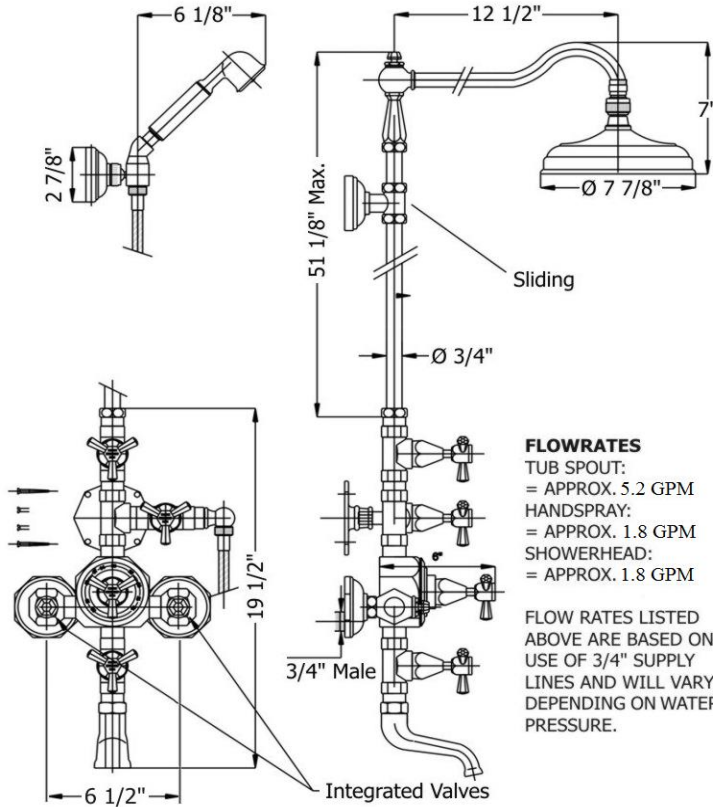

3701 - 'Monarque' Exposed Thermostatic Tub & Shower Set

Part#	Description
24	Thermostat Stop Plate
25	Screw
26	Swivel Bushing Fitting
27	Swivel Bushing
28	Square Tube
29	Compression Ring
30	Scold Stop Button Plates
31	Push Button Assembly
32	Set Screw
33	Set Screw
34	Scold Stop Stem
35	Scold Stop Body
36	Thermostat Control Stem
37	Wall Mount Plate Connector
38	Main Body Wall Mount Plate
39	Wall Mount Screws
40	Main Pipe Connector
41	3/4" - 1/2" Reducer
42	M3/4" - M1/2" Reducer
43	Washer
44	Washer
45	3/4" Counter Nut
46	Main Support Bar
47	Upper Body - Ecobross
48	Rubber O-Ring
49	Monarque Shower Arm
50	Finished Washer
51	Monarque Top Knob
52	1/2" Washer
53	Head Swivel Kit
54	8" Shower Head
55	Wall Mount Plate
56	Set Screw
57	Mounting Screw Kit
58	Escutcheon
59	Monarque Bar Support
60	Threaded Stem
61	1/2" Washer
63	Metal Ring For Hand Shower
64	Finished Hand Shower Handle
65	Metal Ring For Hand Shower
66	Hand Spray Elbow
67	5' Complete H/S Hose
68	Low Flow Restrictor
73	Ball Cup
74	Coil
75	Set Screw
76	Ball Joint
77	3/8" - 1/2" Connector
78	Connection For Escutcheon
80	Integral Stop
81	Integral Stop Cap
82	Brass Washer
90	Monarque Insert Assembly
91	Monarque Complete Hand Shower
92	Hand Spray Wall Mount Elbow
93	Monarque Handle Assembly

Technical Information

- 8" rose.
- Uses Flühs ceramic cartridges for volume control.
- Tub spout maximum flow rate is 5.2 GPM.
- Hand spray maximum flow rate is 1.8 GPM.
- 8" showerhead maximum flow rate is 1.8 GPM.
- Flow rates are based on use of 3/4" supply lines and will vary depending on water pressure.
- Integral shutoff valves.
- 3/4" connections.
- 19 GPM @ 60 PSI (4 bars).
- 5' hand shower hose.
- Available finishes are French Weathered Brass (47), Polished Chrome (48), SoliBrass (49), Polished Brass (55), Polished Nickel (56), Brushed Nickel (57), Satin Nickel (60), Antique Lacquered Copper (67), Antique Lacquered Brass (68), Weathered Brass (70) and Lacquered Polished Copper (80).
- Please See Cleaning Instructions: <http://herbeau.com/CleaningAll.pdf> For Maintenance Information.

Part#	Description
01	Monarque Tub Spout
02	Washer
03	Tub Spout Connector
04	Valve Body
05	3/4" Ceramic Cartridge
06	Monarque Cartridge
07	Dome
08	Handle Stem
09	Monarque Horizontal Handle Stem
10	Monarque Handle Center Handle Screw
11	Monarque Insert Holder
12	Rubber O-Ring
13	Ceramic Insert
14	Brass Thread Connector
15	Thermostatic Main Body Nut
16	Escutcheon Connector
17	3/4" Washer
18	Monarque Wall Escutcheon
19	Monarque Wall Escutcheon
20	1" X 1" Socket Adapter
21	3/4"-1/2" Male Adapter
22	3/4" Thermostatic Cartridge With Finished Cover Plate
23	Finished Dial Plate