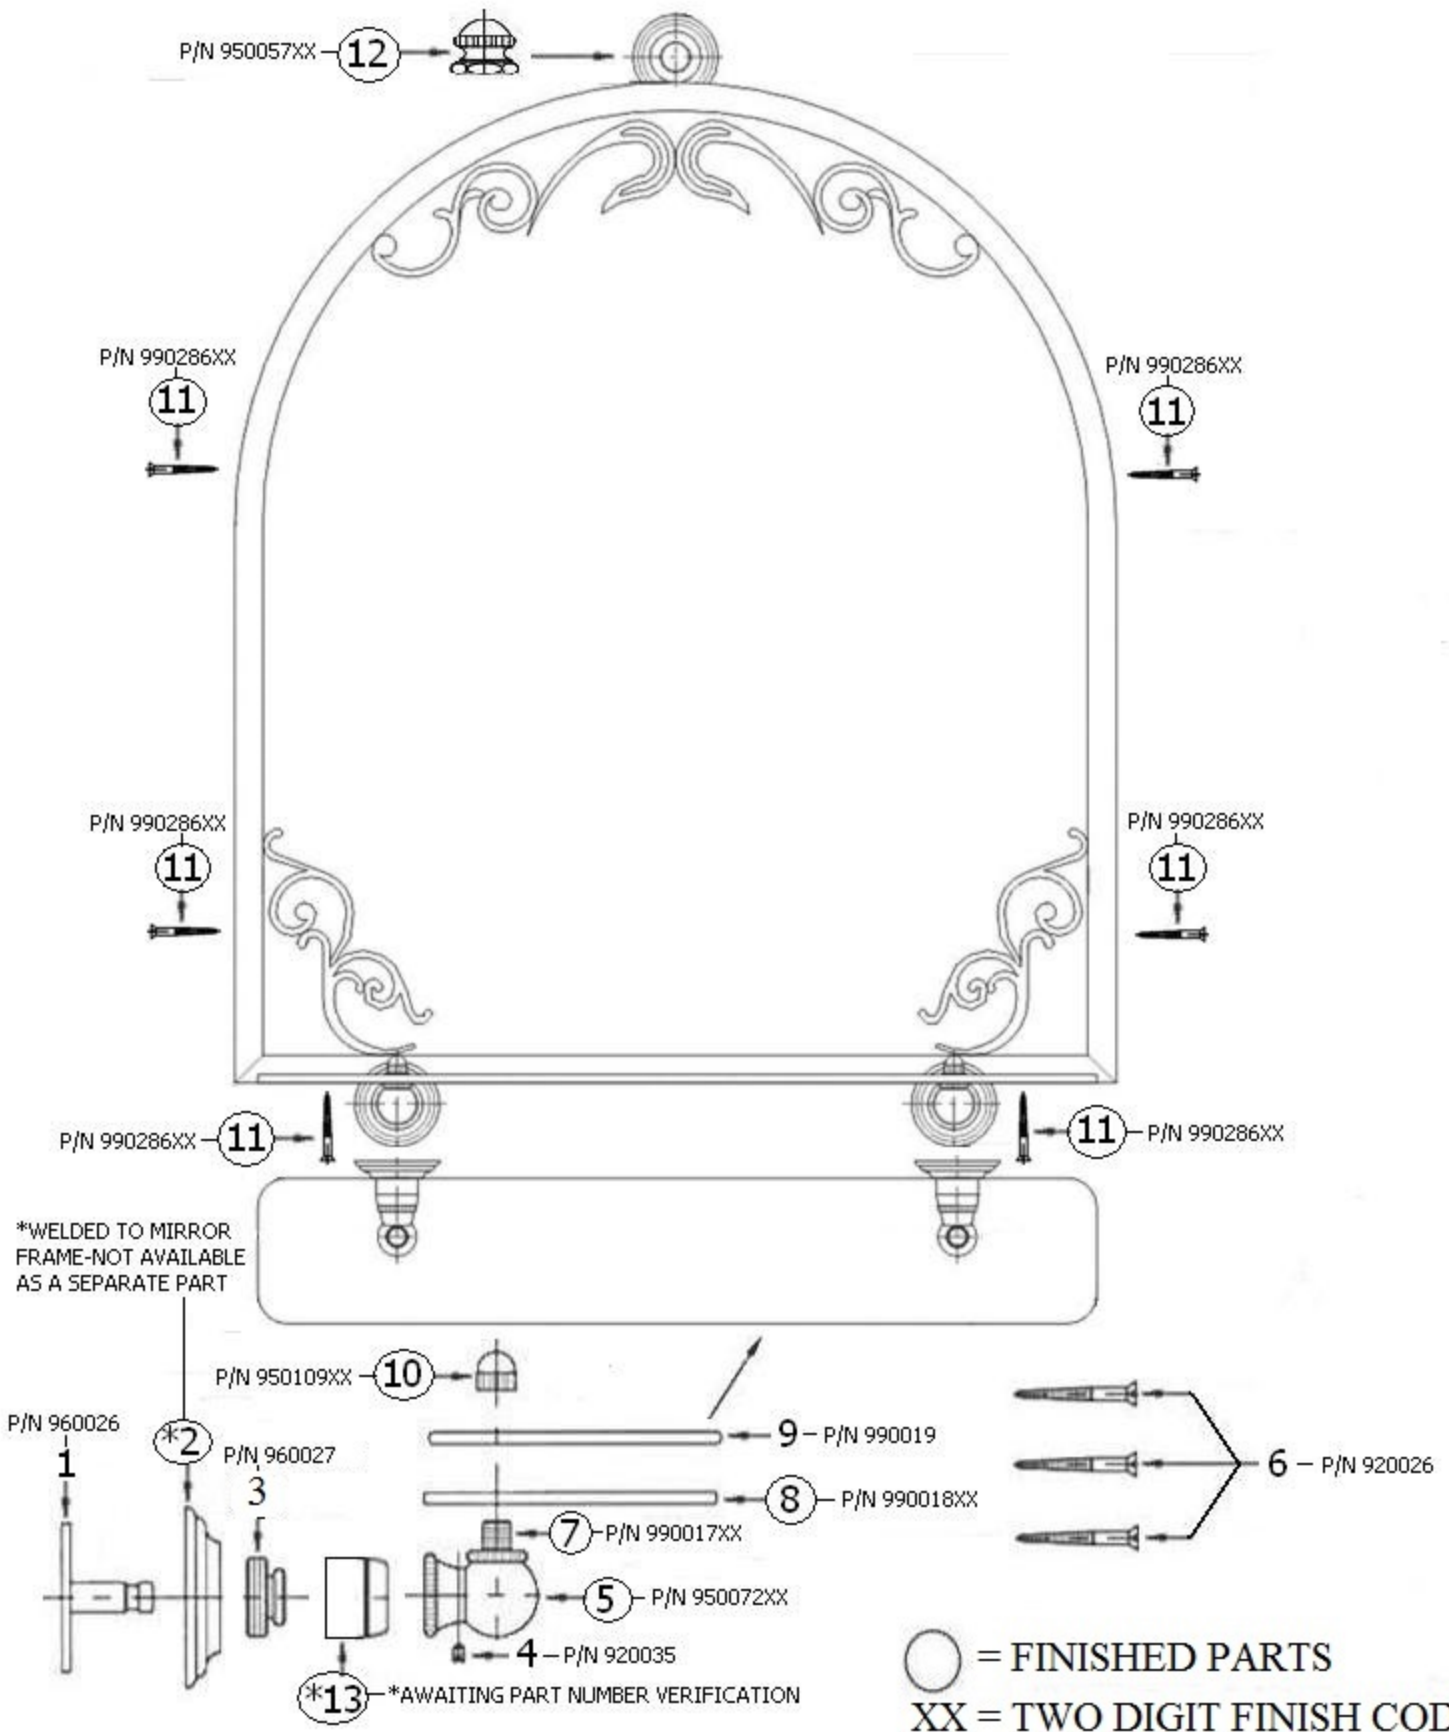

3130 – ‘Royale’ Art Nouveau Mirror and Shelf

Part #	Description
01	Mounting Plate
03	Connection For Escutcheon
04	Set Screw
05	Ball Joint
06	Mounting Screw Kit
07	Ball Thread
08	Glass Shelf Holder
09	Glass Shelf
10	End Cap
11	Finished Machine Screw
12	Top Knob
*13	*Finished Neck - Awaiting Part Number Verification

Please follow example when ordering parts for ‘Royale’ Mirror

- To order part# 08 – Glass Shelf Holder
 - 990018xx
- Please substitute finish number needed in place of **XX**

Herbeau®
L'Art du Sanitaire depuis 1857

3130 - 'Royale' Mirror

3130 - 'Royale' Mirror

*P/N = PART NUMBER

*WELDED TO MIRROR
FRAME-NOT AVAILABLE
AS A SEPARATE PART

P/N 960026

P/N 950109XX (10)

*2 P/N 960027

9 - P/N 990019

8 - P/N 990018XX

7 - P/N 990017XX

5 - P/N 950072XX

4 - P/N 920035

6 - P/N 920026

*13 *AWAITING PART NUMBER VERIFICATION

○ = FINISHED PARTS

XX = TWO DIGIT FINISH CODE