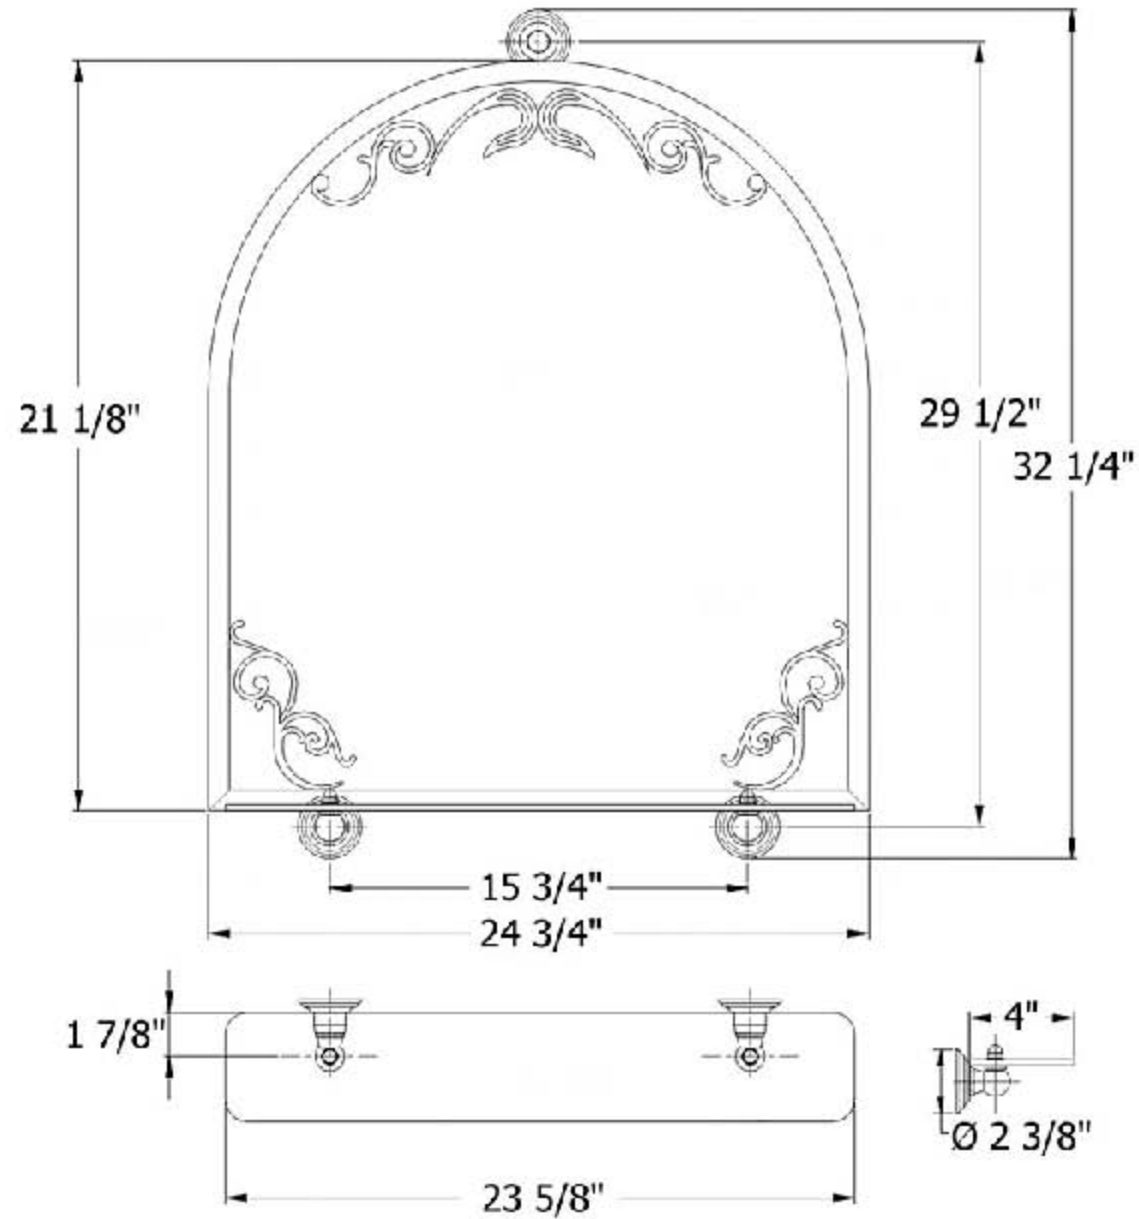

3130 – ‘Royale’ Art Nouveau Mirror and Shelf

Part #	Description
01	Mounting Plate
03	Connection For Escutcheon
04	Set Screw
05	Ball Joint
06	Mounting Screw Kit
07	Ball Thread
08	Glass Shelf Holder
09	Glass Shelf
10	End Cap
11	Finished Machine Screw
12	Top Knob
*13	*Finished Neck - Awaiting Part Number Verification

Please follow example when ordering parts for ‘Royale’ Mirror

- To order part# 08 – Glass Shelf Holder
 - 990018xx
- Please substitute finish number needed in place of **XX**

Herbeau®
L'Art du Sanitaire depuis 1857

3130 - 'Royale' Mirror

3130 - 'Royale' Mirror

*P/N = PART NUMBER

*WELDED TO MIRROR
FRAME-NOT AVAILABLE
AS A SEPARATE PART

P/N 960026

P/N 950109XX (10)

*2 P/N 960027

9 - P/N 990019