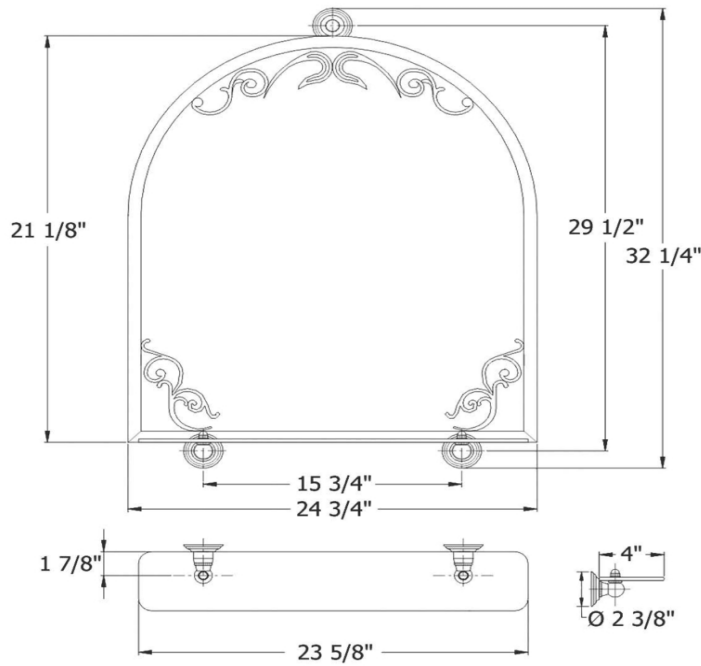

3130 – ‘Royale’ Art Nouveau Mirror and Shelf

Part #	Description
01	Mounting Plate
03	Connection For Escutcheon
04	Set Screw
05	Ball Joint
06	Mounting Screw Kit
07	Ball Thread
08	Glass Shelf Holder
09	Glass Shelf
10	End Cap
11	Finished Machine Screw
12	Top Knob
*13	*Finished Neck - Awaiting Part Number Verification

Please follow example when ordering parts for ‘Royale’ Mirror

- To order part# 08 – Glass Shelf Holder
 - 990018xx
- Please substitute finish number needed in place of **XX**

Herbeau®
L'Art du Sanitaire depuis 1857

3130 - 'Royale' Mirror

3130 - 'Royale' Mirror

*P/N = PART NUMBER

*WELDED TO MIRROR
FRAME-NOT AVAILABLE
AS A SEPARATE PART

P/N 960026

P/N 950109XX (10)

*2 P/N 960027

9 - P/N 990019