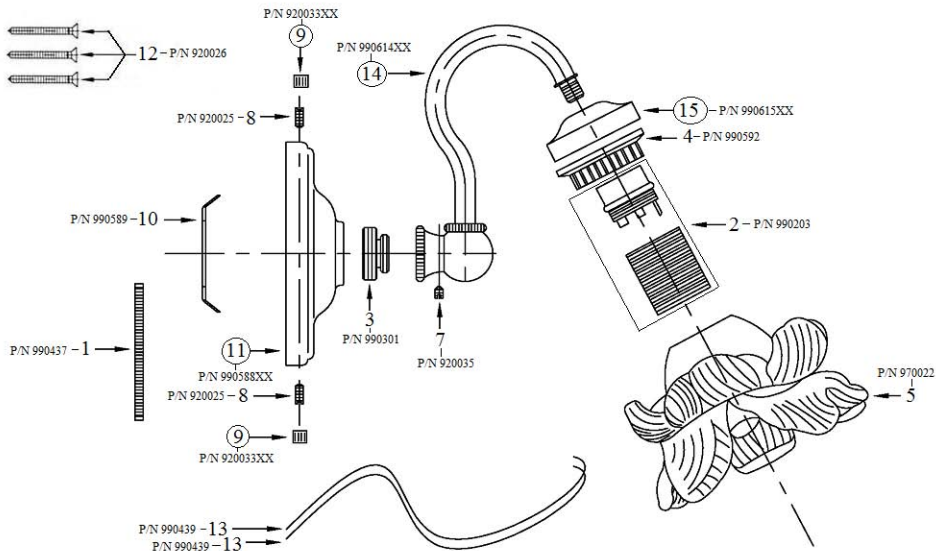

3114 - 'Royale' Wall Light

Technical Information

- UL listed.
- Maximum 40 watt Candelabra bulb.
- Frosted tulip globe.
- Available finishes are French Weathered Brass (**47**), Polished Chrome (**48**), SoliBrass (**49**), Lacquered Matte Black Nickel (**50**), Old Gold (**52**), Old Silver (**53**), Polished Brass (**55**), Polished Nickel (**56**), Brushed Nickel (**57**), Satin Nickel (**60**), Antique Lacquered Copper (**67**), Antique Lacquered Brass (**68**), Weathered Brass (**70**), Lacquered Polished Black Nickel (**71**) and Lacquered Polished Copper (**80**).
- Please See Cleaning Instructions: <http://herbeau.com/CleaningAll.pdf> For Finish Care and Maintenance Information.

Part#

Description

01	Threaded Stem
02	Socket Set For Wall Light
03	Threaded Pipe
04	Screw Cap
05	Glass Tulip
07	Set Screw
08	Threaded Stem
09	Finished Nut
10	Wall Mount Plate
11	Wall Escutcheon
12	Mounting Screw Kit
13	Electric Wire
14	Arm Assembly
15	Escutcheon

Please follow example when ordering parts for 'Royale' Wall Light

- To order part#09 – Finished Nut
 - 920033xx
- Please substitute finish number needed in place of **xx**

Herbeau[®]
L'Art du Sanitaire depuis 1857

3114 - 'Royale' Wall Light

3114 - 'Royale' Wall Light

*P/N = PART NUMBER

○ = FINISHED PARTS

XX = TWO DIGIT FINISH CODE