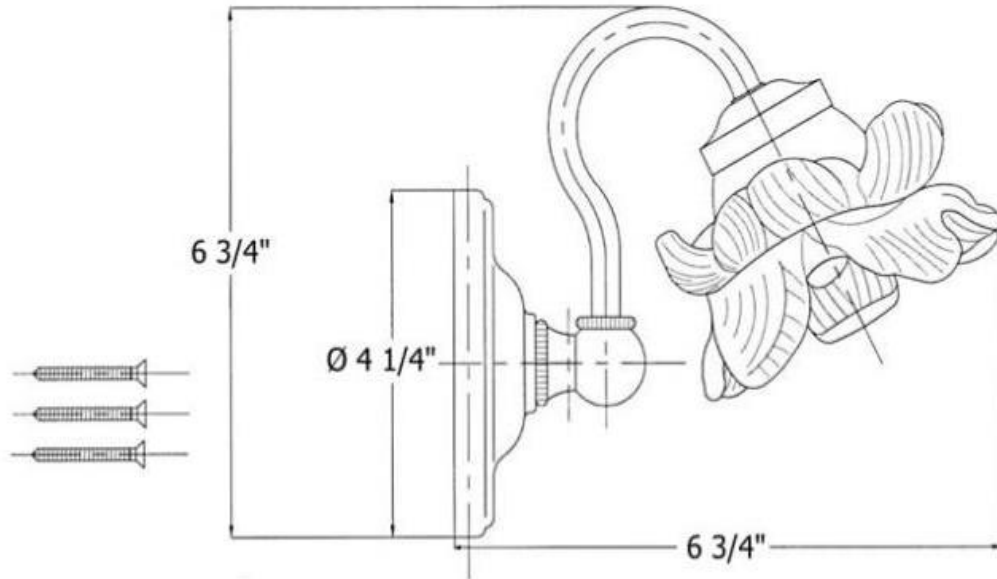

3114 - 'Royale' Wall Light

Technical Information

- UL listed.
- Maximum 40 watt Candelabra bulb.
- Frosted tulip globe.
- Available finishes are French Weathered Brass (**47**), Polished Chrome (**48**), SoliBrass (**49**), Lacquered Matte Black Nickel (**50**), Old Gold (**52**), Old Silver (**53**), Polished Brass (**55**), Polished Nickel (**56**), Brushed Nickel (**57**), Satin Nickel (**60**), Antique Lacquered Copper (**67**), Antique Lacquered Brass (**68**), Weathered Brass (**70**), Lacquered Polished Black Nickel (**71**) and Lacquered Polished Copper (**80**).
- Please See Cleaning Instructions: <http://herbeau.com/CleaningAll.pdf> For Finish Care and Maintenance Information.

Part#

Description

01	Threaded Stem
02	Socket Set For Wall Light
03	Threaded Pipe
04	Screw Cap
05	Glass Tulip
07	Set Screw
08	Threaded Stem
09	Finished Nut
10	Wall Mount Plate
11	Wall Escutcheon
12	Mounting Screw Kit
13	Electric Wire
14	Arm Assembly
15	Escutcheon

Please follow example when ordering parts for 'Royale' Wall Light

- To order part#09 – Finished Nut
 - 920033xx
- Please substitute finish number needed in place of **xx**

Herbeau[®]
L'Art du Sanitaire depuis 1857

3114 - 'Royale' Wall Light

3114 - 'Royale' Wall Light

*P/N = PART NUMBER

○ = FINISHED PARTS

XX = TWO DIGIT FINISH CODE