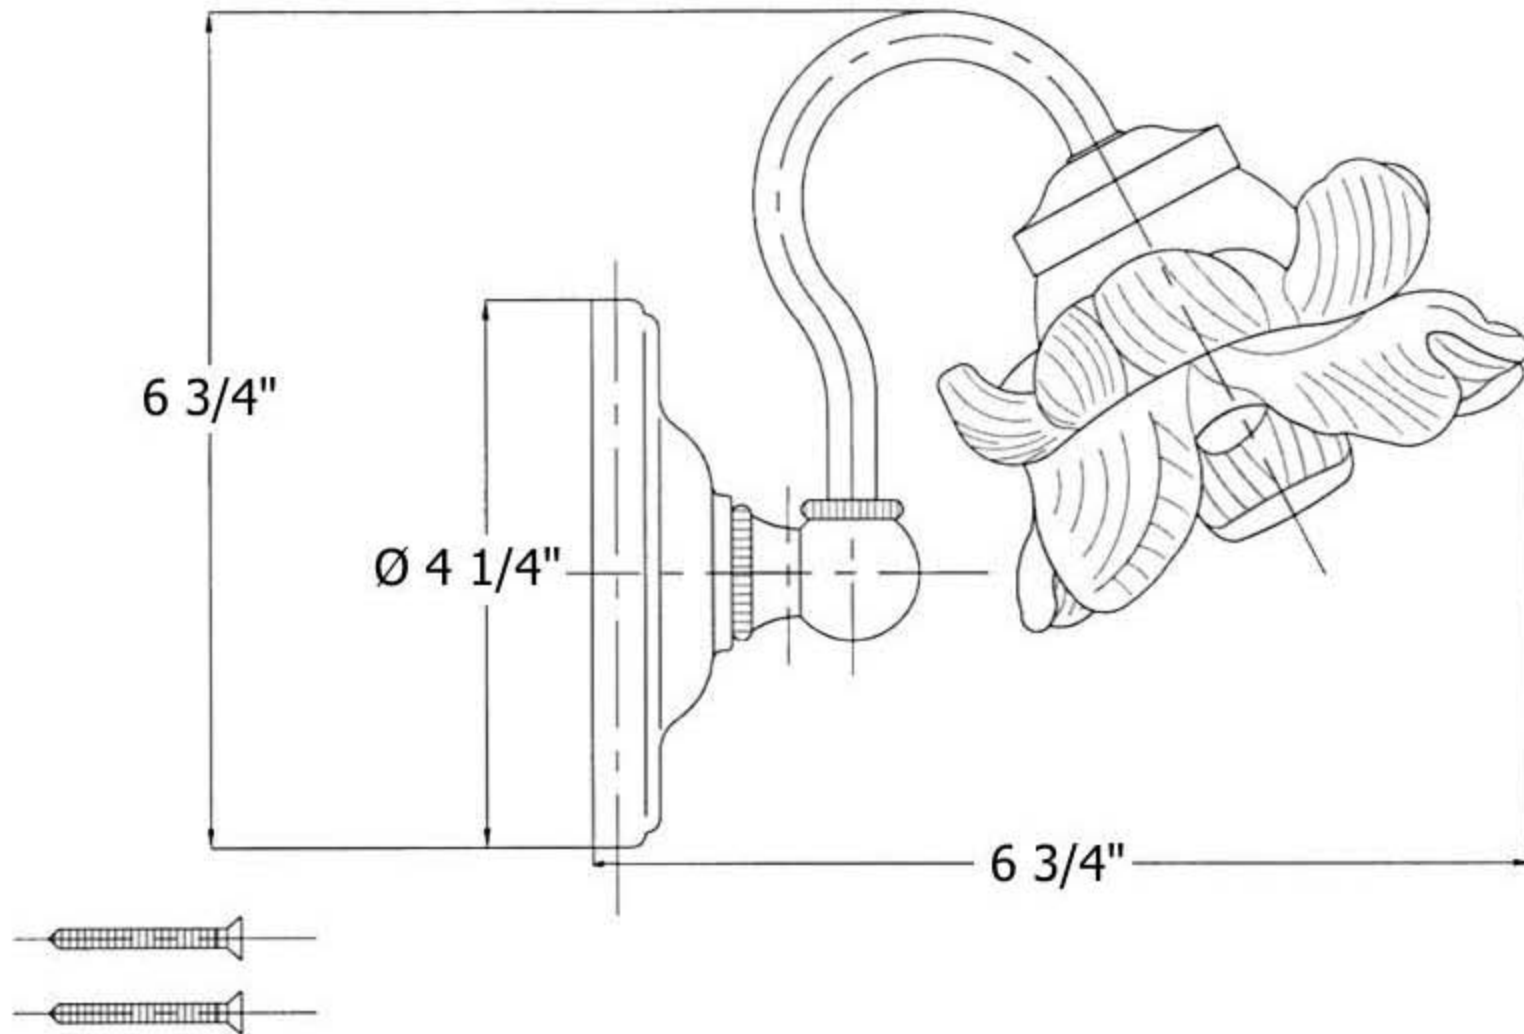

3114 - 'Royale' Wall Light

Technical Information

- UL listed.
- Maximum 40 watt Candelabra bulb.
- Frosted tulip globe.
- Available finishes are French Weathered Brass (**47**), Polished Chrome (**48**), SoliBrass (**49**), Lacquered Matte Black Nickel (**50**), Old Gold (**52**), Old Silver (**53**), Polished Brass (**55**), Polished Nickel (**56**), Brushed Nickel (**57**), Satin Nickel (**60**), Antique Lacquered Copper (**67**), Antique Lacquered Brass (**68**), Weathered Brass (**70**), Lacquered Polished Black Nickel (**71**) and Lacquered Polished Copper (**80**).
- Please See Cleaning Instructions: <http://herbeau.com/CleaningAll.pdf> For Finish Care and Maintenance Information.

Part#

Description

01	Threaded Stem
02	Socket Set For Wall Light
03	Threaded Pipe
04	Screw Cap
05	Glass Tulip
07	Set Screw
08	Threaded Stem
09	Finished Nut
10	Wall Mount Plate
11	Wall Escutcheon
12	Mounting Screw Kit
13	Electric Wire
14	Arm Assembly
15	Escutcheon

Please follow example when ordering parts for 'Royale' Wall Light

- To order part#09 – Finished Nut
 - 920033xx
- Please substitute finish number needed in place of **xx**

Herbeau[®]
L'Art du Sanitaire depuis 1857

3114 - 'Royale' Wall Light

3114 - 'Royale' Wall Light

*P/N = PART NUMBER

○ = FINISHED PARTS

XX = TWO DIGIT FINISH CODE