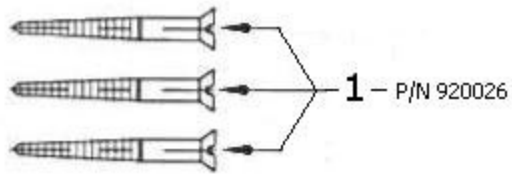

3112 - 'Royale' Robe Hook

*P/N = PART NUMBER

○ = FINISHED PARTS

XX = TWO DIGIT FINISH CODE