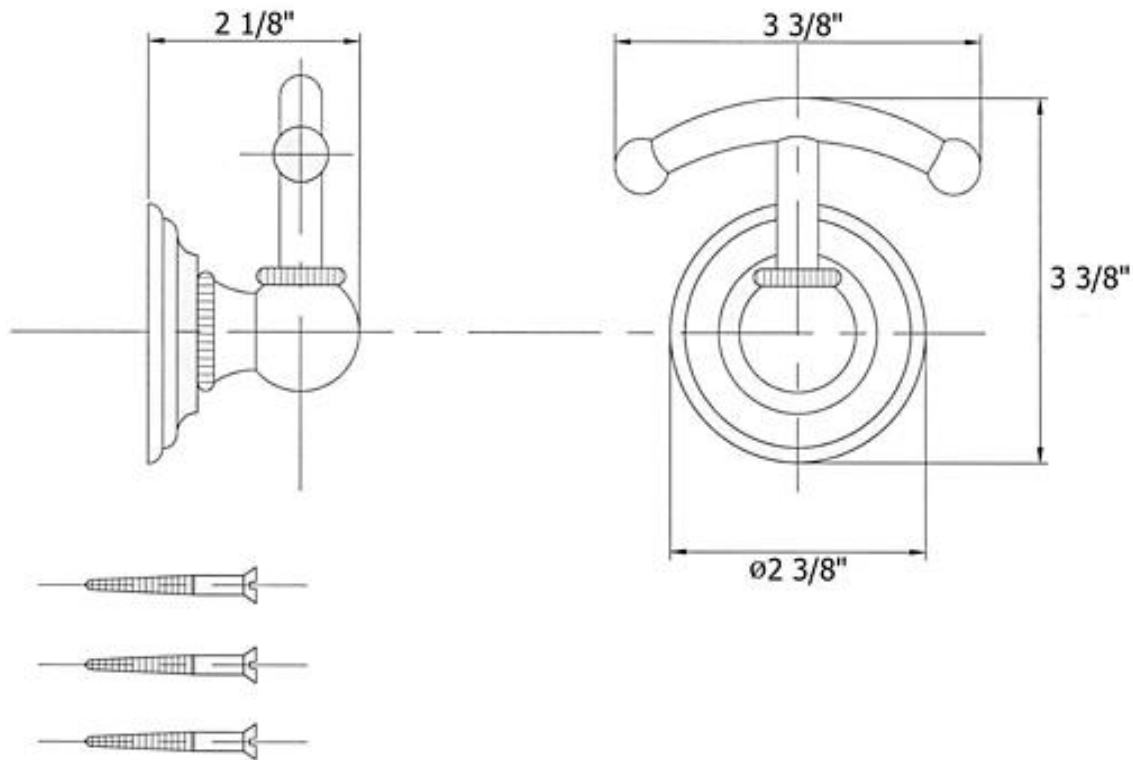

3112 – ‘Royale’ Robe Hook

Technical Information

- Available finishes are French Weathered Brass (47), Polished Chrome (48), SoliBrass (49), Lacquered Matte Black Nickel (50), Old Gold (52), Old Silver (53), Polished Brass (55), Polished Nickel (56), Brushed Nickel (57), Satin Nickel (60), Antique Lacquered Copper (67), Antique Lacquered Brass (68), Weathered Brass (70), Lacquered Polished Black Nickel (71) and Lacquered Polished Copper (80).
- Please See Cleaning Instructions: <http://herbeau.com/CleaningAll.pdf> For Finish Care and Maintenance Information.

Part#

01
02
03
04
05
06

Description

Mounting Screw Kit
Mounting Plate
Escutcheon
Connection For Escutcheon
Set Screw
Robe Hook Body

Please follow example when ordering parts for ‘Royale’ Robe Hook

- To order part#03 – Escutcheon
  - 950070xx
- Please substitute finish number needed in place of xx

Herbeau®
L'Art du Sanitaire depuis 1857