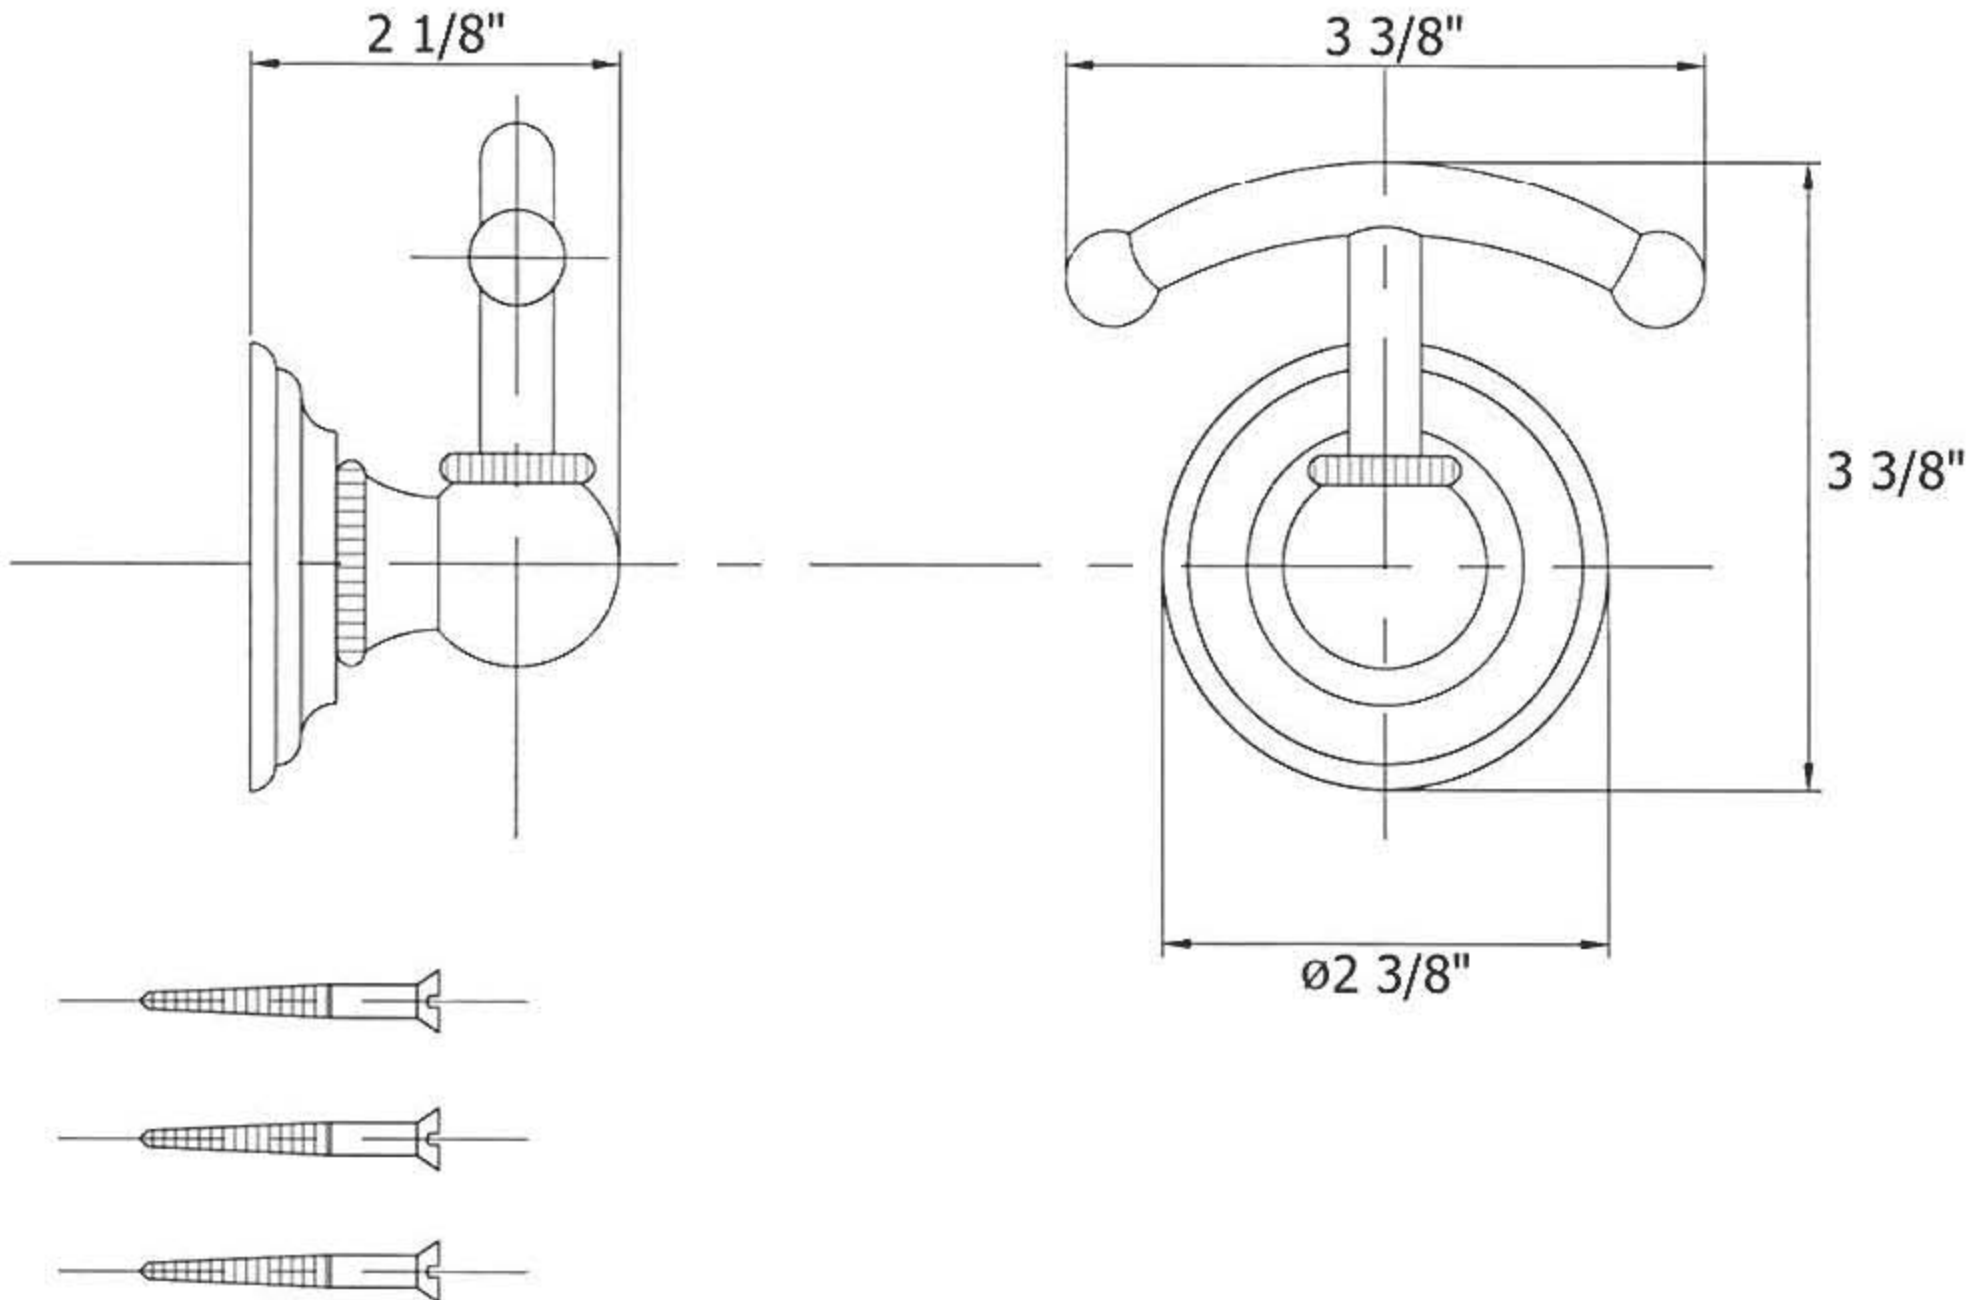

3112 - 'Royale' Robe Hook