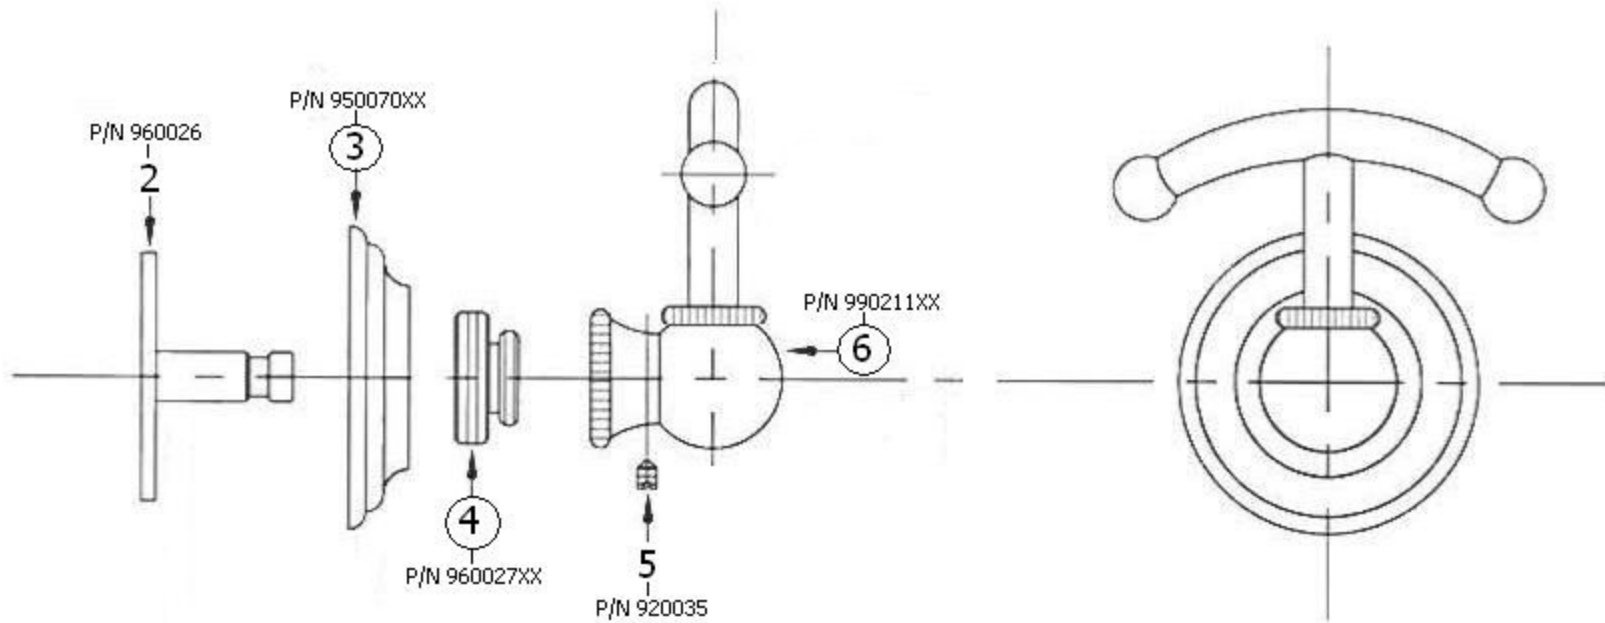

3112 - 'Royale' Robe Hook

*P/N = PART NUMBER

○ = FINISHED PARTS

XX = TWO DIGIT FINISH CODE