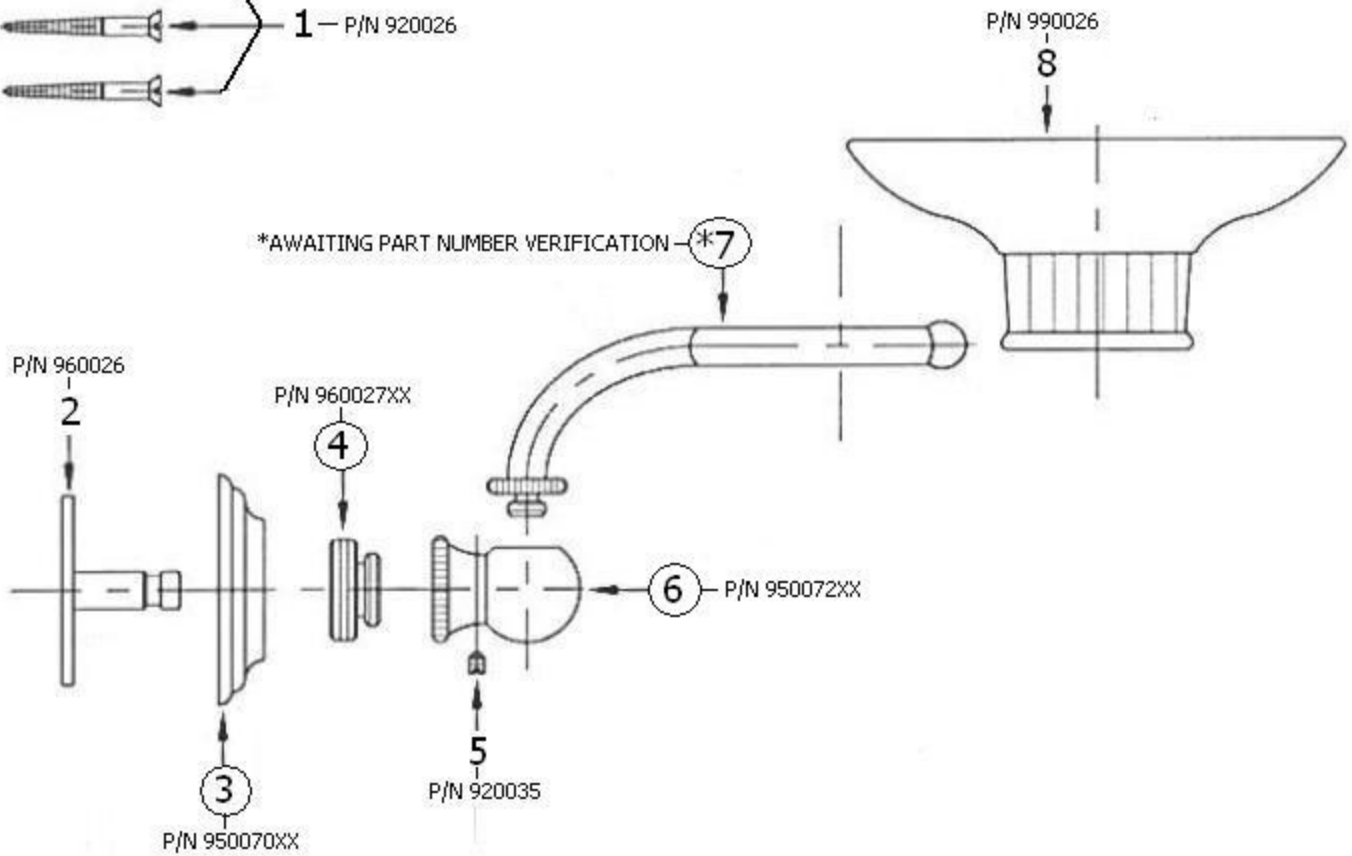

## Description

01	Mounting Screw Kit
02	Mounting Plate
03	Escutcheon
04	Connection For Escutcheon
05	Set Screw
06	Ball Joint
*07	*Finished Holder-Awaiting Part Number Verification
08	White Ceramic Dish Only

Please follow example when ordering parts for ‘Royale’ Soap Holder

- To order part#03 – Escutcheon
  - 950070xx
- Please substitute finish number needed in place of **xx**

**Herbeau**<sup>®</sup>  
L'Art du Sanitaire depuis 1857

# 3111 - 'Royale' Soap Holder

\*P/N = PART NUMBER

○ = FINISHED PARTS

XX = TWO DIGIT FINISH CODE