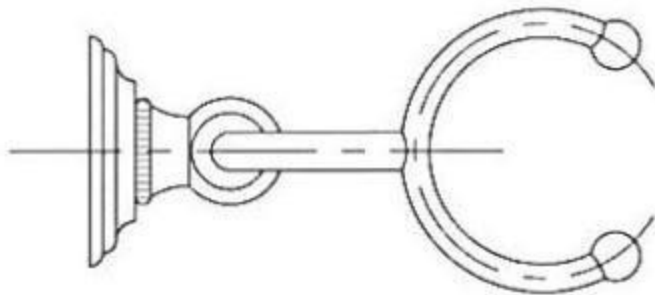

3111 - 'Royale' Soap Holder

*P/N = PART NUMBER

○ = FINISHED PARTS

XX = TWO DIGIT FINISH CODE