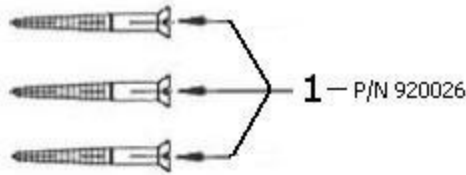

3111 - 'Royale' Soap Holder

*P/N = PART NUMBER

○ = FINISHED PARTS

XX = TWO DIGIT FINISH CODE