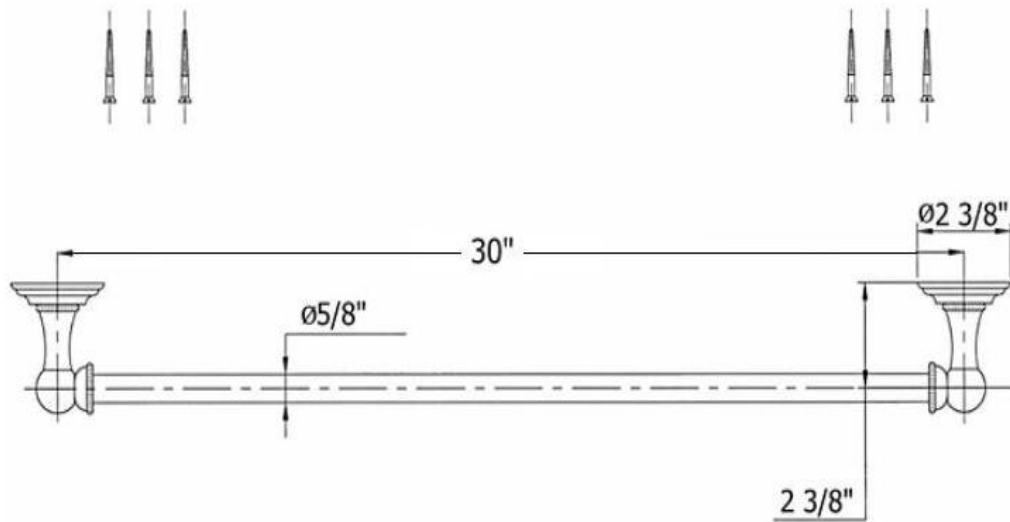

# 3102-30 – ‘Royale’ Towel Bar 30”

## Part#

01  
02  
03  
04  
05  
06  
07  
08  
09

## Description

Mounting Plate  
Escutcheon  
Connection For Escutcheon  
Right Side Bracket  
Set Screw  
Coupling For Slide Bar  
30” Towel Bar Only  
Mounting Screw Kit  
Left Side Bracket

Please follow example when ordering parts for ‘Royale’ Towel Bar 30”

# 3102-30 - 'Royale' Towel Bar 30"

\*P/N = PART NUMBER

○ = FINISHED PARTS

XX = TWO DIGIT FINISH CODE