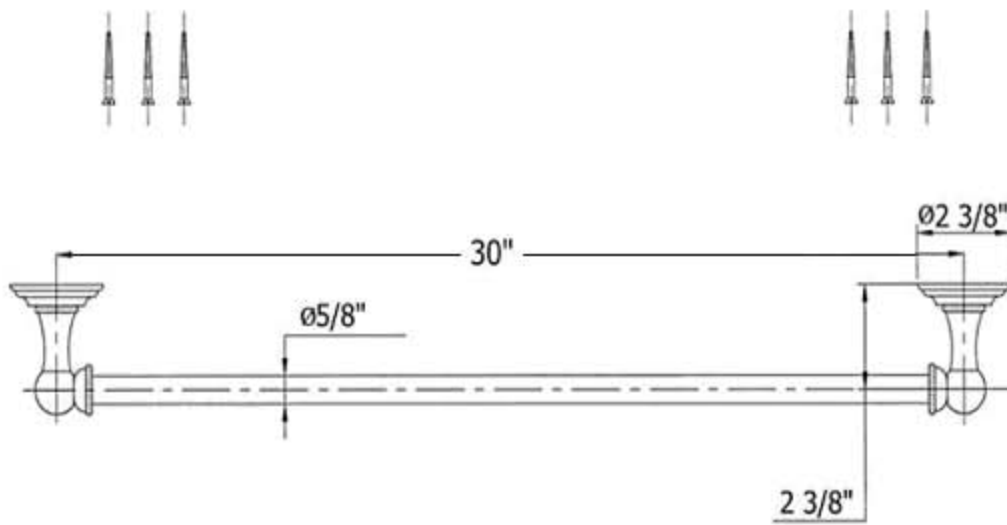

3102-30 - 'Royale' Towel Bar 30"