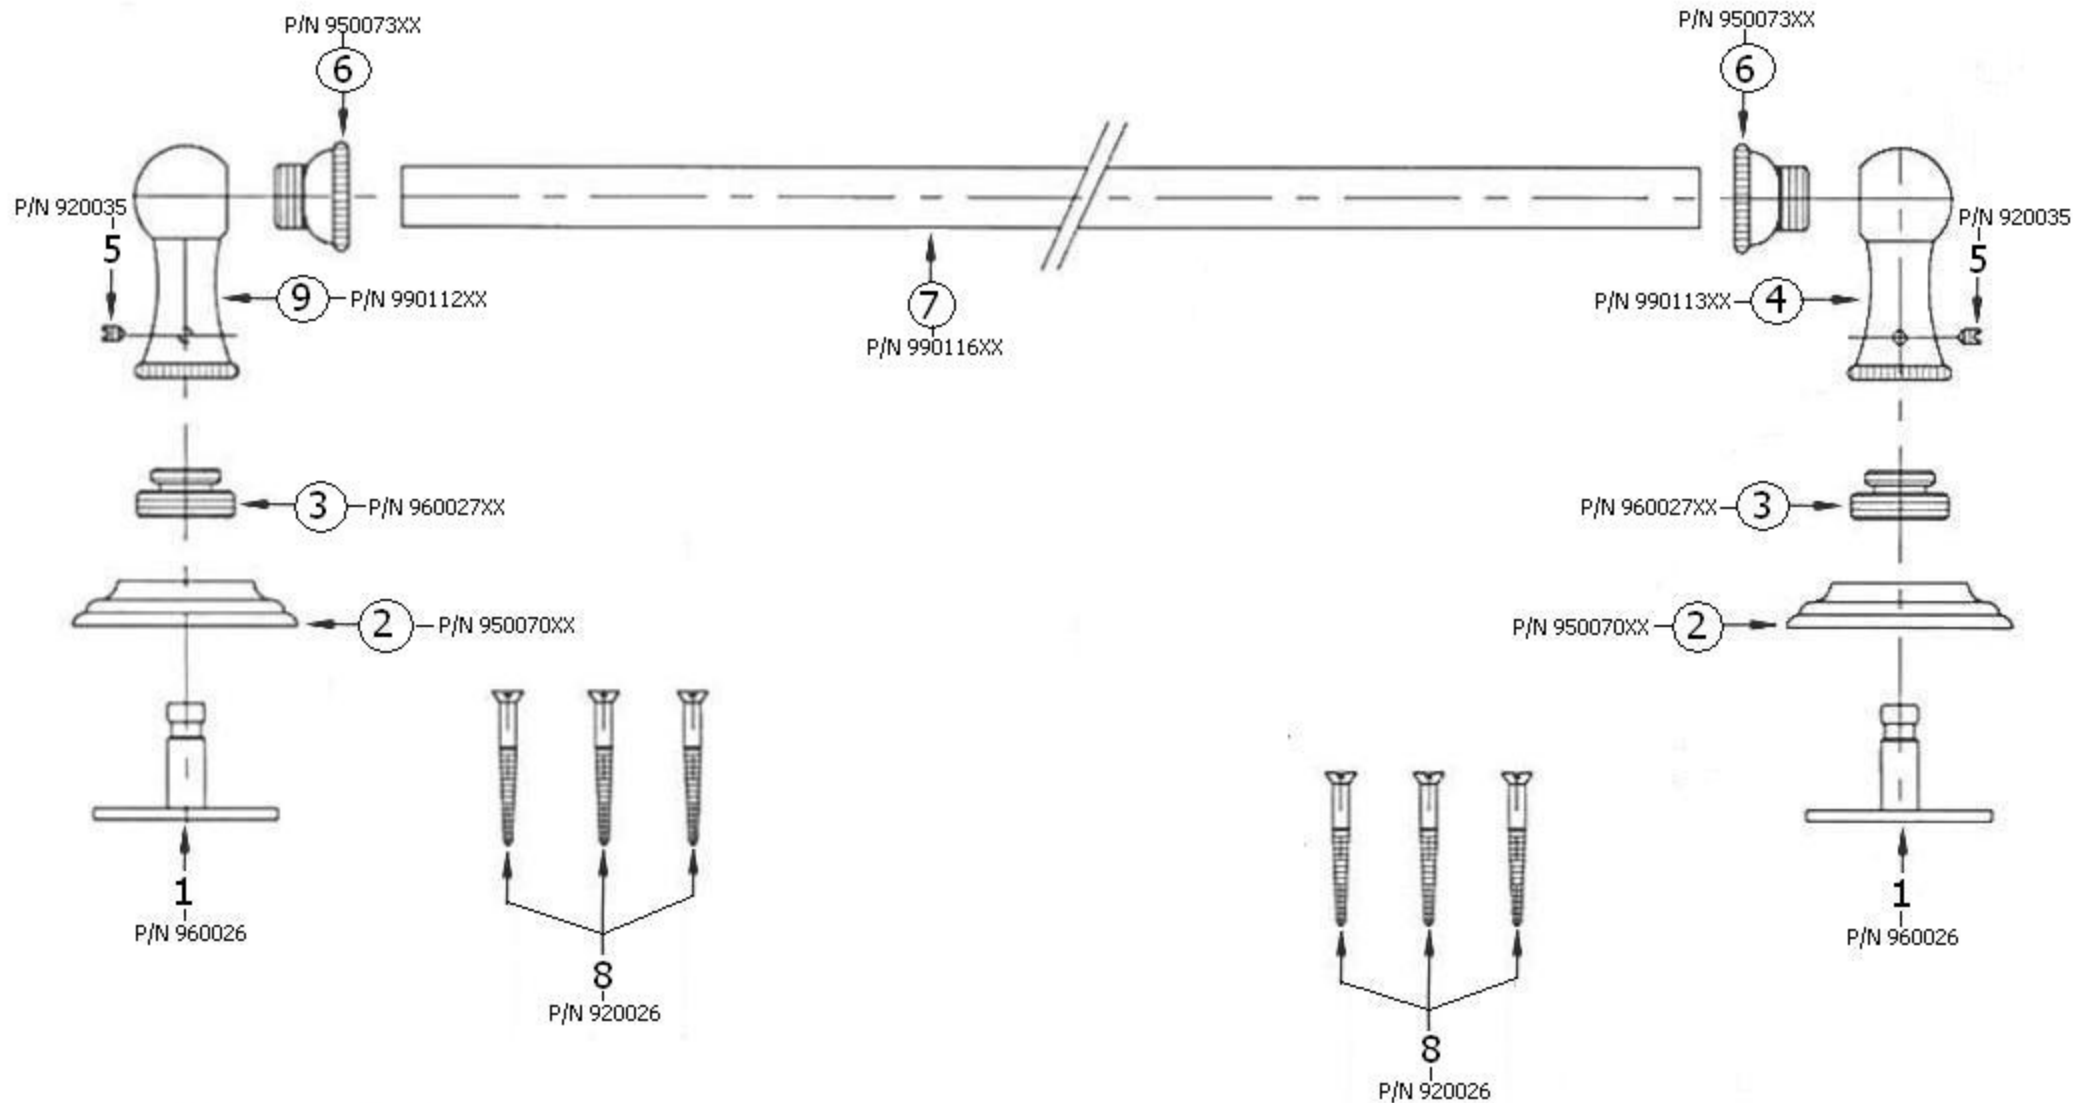

## Part#

01  
02  
03  
04  
05  
06  
07  
08  
09

## Description

Mounting Plate  
Escutcheon  
Connection For Escutcheon  
Right Side Bracket  
Set Screw  
Coupling For Slide Bar  
30” Towel Bar Only  
Mounting Screw Kit  
Left Side Bracket

Please follow example when ordering parts for ‘Royale’ Towel Bar 30”

- To order part#02 – Wall Escutcheon
  - 950070xx
- Please substitute finish number needed in place of **xx**

**Herbeau**<sup>®</sup>  
L'Art du Sanitaire depuis 1857

# 3102-30 - 'Royale' Towel Bar 30"

\*P/N = PART NUMBER

○ = FINISHED PARTS

XX = TWO DIGIT FINISH CODE