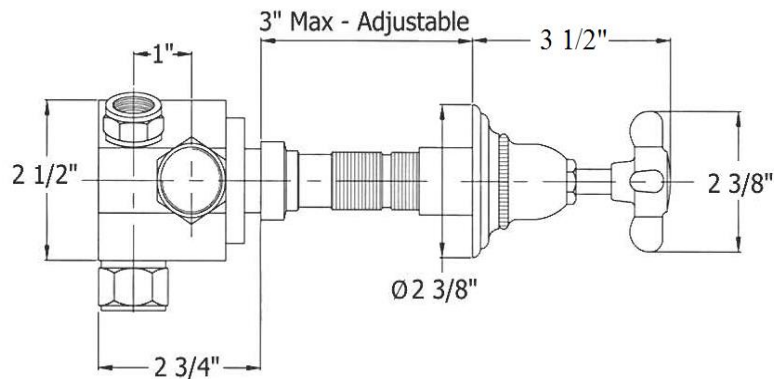

3063 – ‘Royale’ Wall Mounted Four Port Diverter Valve

Technical Information

- Two 3/4" female inlets.
- One 3/4" female outlet.
- One 1/2" female outlet.
- Switches between two peripherals.
- Available finishes are French Weathered Brass (47), Polished Chrome (48), SoliBrass (49), Lacquered Matte Black Nickel (50), Old Gold (52), Old Silver (53), Polished Brass (55), Polished Nickel (56), Brushed Nickel (57), Satin Nickel (60), Antique Lacquered Copper (67), Antique Lacquered Brass (68), Weathered Brass (70), Lacquered Polished Black Nickel (71) and Lacquered Polished Copper (80).
- Please See Cleaning Instructions: <http://herbeau.com/CleaningAll.pdf> For Finish Care and Maintenance Information.

Part#

01
02
03
04
02+04
05
06
07
08
09
10
11
12
13
14
15
16
90

Description

Diverter Cartridge
Brass Extension
Inner Trim Housing
Brass Hexagon Tube
6" Extension Kit
Wall Escutcheon
Bell Escutcheon
Handle Stem
Cross Handle
Washer
Handle Screw
Rubber O-Ring
Black Logo Ceramic Insert
Rubber O-Ring
Finished Insert Holder
1/2" Brass Adapter - Ecobrass
3/4" Adapter
Royale Finished Ceramic Insert
Black Logo

Please follow example when ordering parts for ‘Royale’ Four-Port Diverter

- To order part#06 – Bell Escutcheon

○ 950093xx

- Please substitute finish number needed in place of **XX**

Herbeau[®]
L'Art du Sanitaire depuis 1857

3063 - 'Royale' Wall Mounted Four Port Diverter Valve

*P/N = PART NUMBER

○ = FINISHED PARTS
 XX = TWO DIGIT FINISH CODE