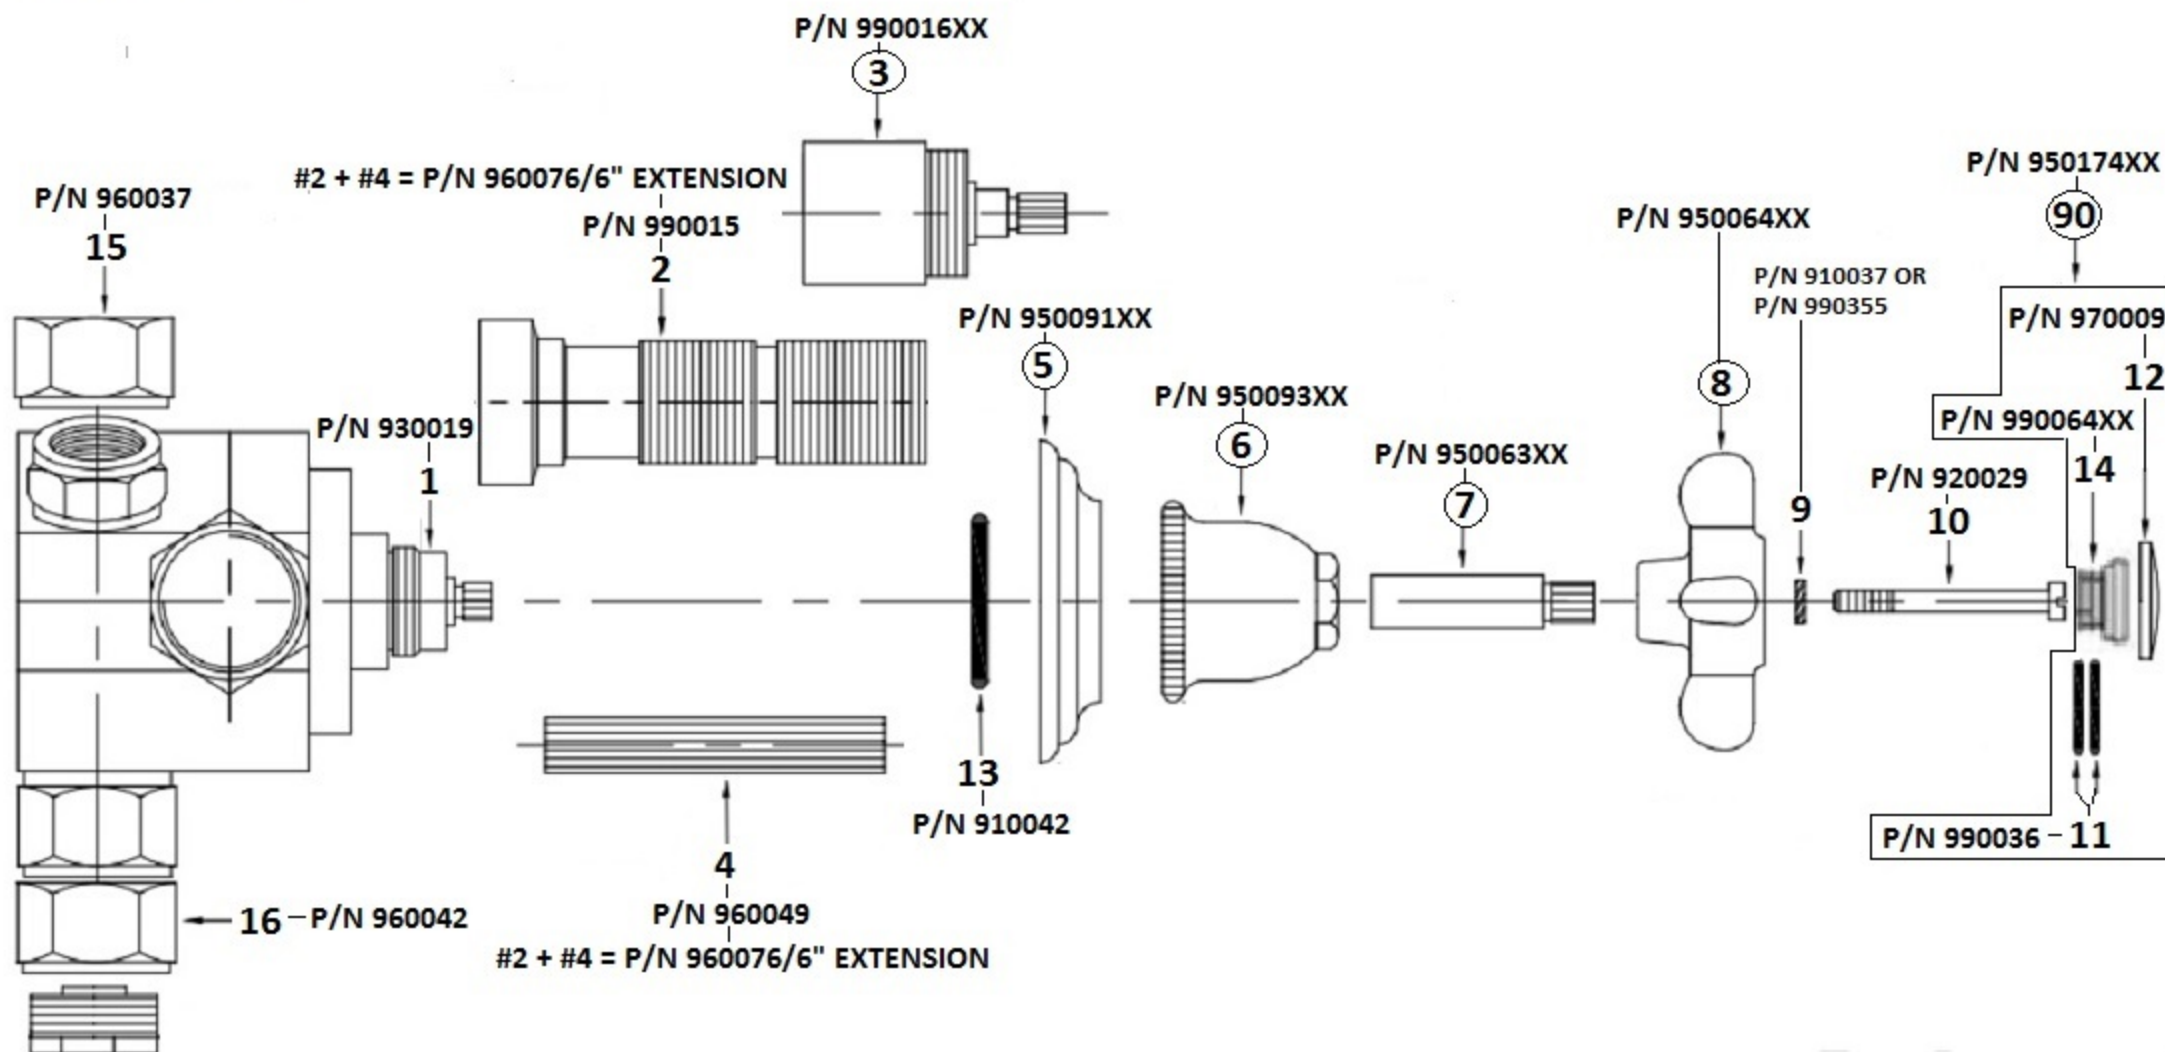

3063 – ‘Royale’ Wall Mounted Four Port Diverter Valve

Technical Information

- Two 3/4" female inlets.
- One 3/4" female outlet.
- One 1/2" female outlet.
- Switches between two peripherals.
- Available finishes are French Weathered Brass (47), Polished Chrome (48), SoliBrass (49), Lacquered Matte Black Nickel (50), Old Gold (52), Old Silver (53), Polished Brass (55), Polished Nickel (56), Brushed Nickel (57), Satin Nickel (60), Antique Lacquered Copper (67), Antique Lacquered Brass (68), Weathered Brass (70), Lacquered Polished Black Nickel (71) and Lacquered Polished Copper (80).
- Please See Cleaning Instructions: <http://herbeau.com/CleaningAll.pdf> For Finish Care and Maintenance Information.

Part#

01
02
03
04
02+04
05
06
07
08
09
10
11
12
13
14
15
16
90

Description

Diverter Cartridge
Brass Extension
Inner Trim Housing
Brass Hexagon Tube
6" Extension Kit
Wall Escutcheon
Bell Escutcheon
Handle Stem
Cross Handle
Washer
Handle Screw
Rubber O-Ring
Black Logo Ceramic Insert
Rubber O-Ring
Finished Insert Holder
1/2" Brass Adapter - Ecobrass
3/4" Adapter
Royale Finished Ceramic Insert
Black Logo

Please follow example when ordering parts for ‘Royale’ Four-Port Diverter

- To order part#06 – Bell Escutcheon

○ 950093xx

- Please substitute finish number needed in place of **XX**

Herbeau[®]
L'Art du Sanitaire depuis 1857

3063 - 'Royale' Wall Mounted Four Port Diverter Valve

*P/N = PART NUMBER

○ = FINISHED PARTS
 XX = TWO DIGIT FINISH CODE