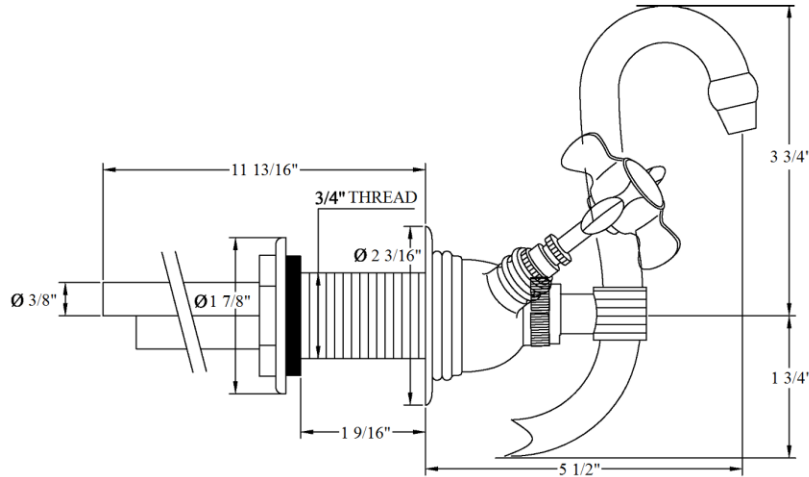

# 3055 – ‘Royale Verseuse’ Wall Mounted Mixer

Part #	Description
01	Hex Nut
02	Metal Ring & Rubber Washer
03	Aerator Cap
04	Threaded Stem
05	Escutcheon
06	Verseuse Spout - Ecobross
07	Washer
08	Verseuse Deck Mount Body
09	Cross Handle
10	Aerator
12	¼ Turn Ceramic Cartridge
13	Cross Handle Stem
14	Rubber O-Ring
15	Cartridge Cover
16	Brass Handle Screw
17	Herbeau Ceramic Insert
24	Flow Restrictor

## Technical Information

- NSF / ANSI 61 & 372 / ASME A112.18.1 / CSA B125.1 / CEC AB1953 / WATERSENSE certified.
- Maximum flow rate is 1.2 GPM with low flow restrictor.
- 1 1/8" hole drilling.
- 3/8" tube connections.
- Cross handles.
- ¼ turn ceramic Flühs cartridges.
- Available finishes are French Weathered Brass (**47**), Polished Chrome (**48**), SoliBrass (**49**), Lacquered Matte Black Nickel (**50**), Old Gold (**52**), Old Silver (**53**), Polished Brass (**55**), Polished Nickel (**56**), Brushed Nickel (**57**), Satin Nickel (**60**), Antique Lacquered Copper (**67**), Antique Lacquered Brass (**68**), Weathered Brass (**70**), Lacquered Polished Black Nickel (**71**) and Lacquered Polished Copper (**80**).
- Please See Cleaning Instructions: <http://herbeau.com/CleaningAll.pdf> For Finish Care and Maintenance Information.

C US

U.P. Code  
NSF-61/9-G  
ASME A112.18.1/CSA B125.1

Certified by  
NSF International

Please follow example when ordering parts for 'Verseuse' Mixer

- To order part#09 – Cross Handle
  - 950137xx
- Please substitute finish number needed in place of xx

# 3055 - 'Royale Verseuse' Wall Mounted Mixer

\*P/N = PART NUMBER

○ = FINISHED PARTS

XX = TWO DIGIT FINISH CODE