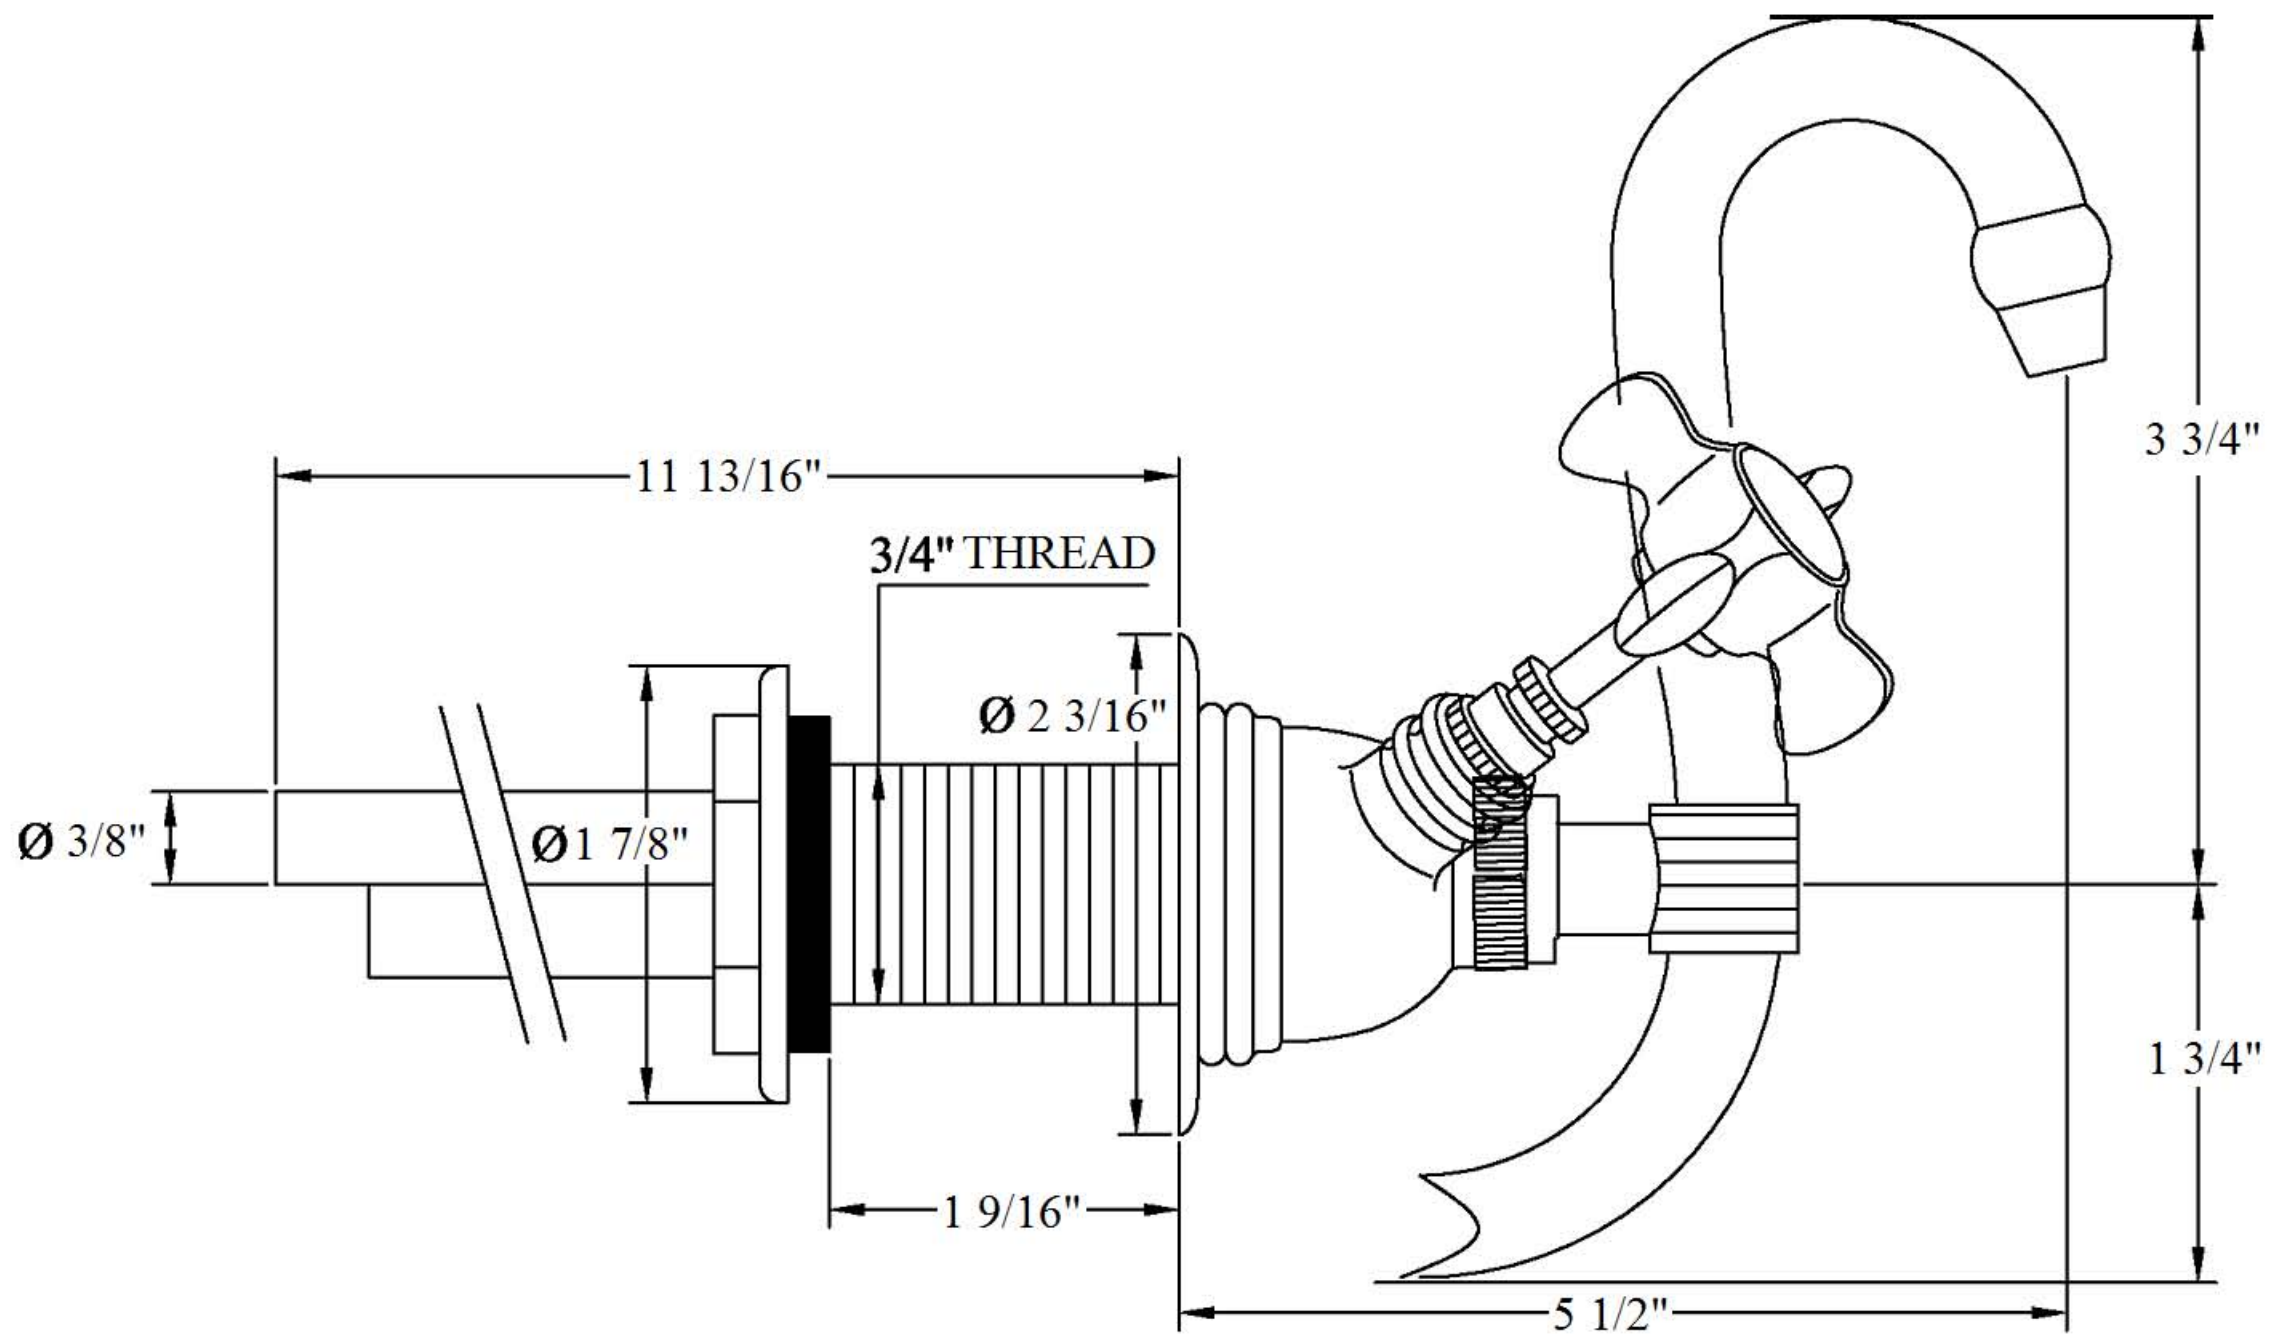

3055 - 'Royale Verseuse' Wall Mounted Mixer