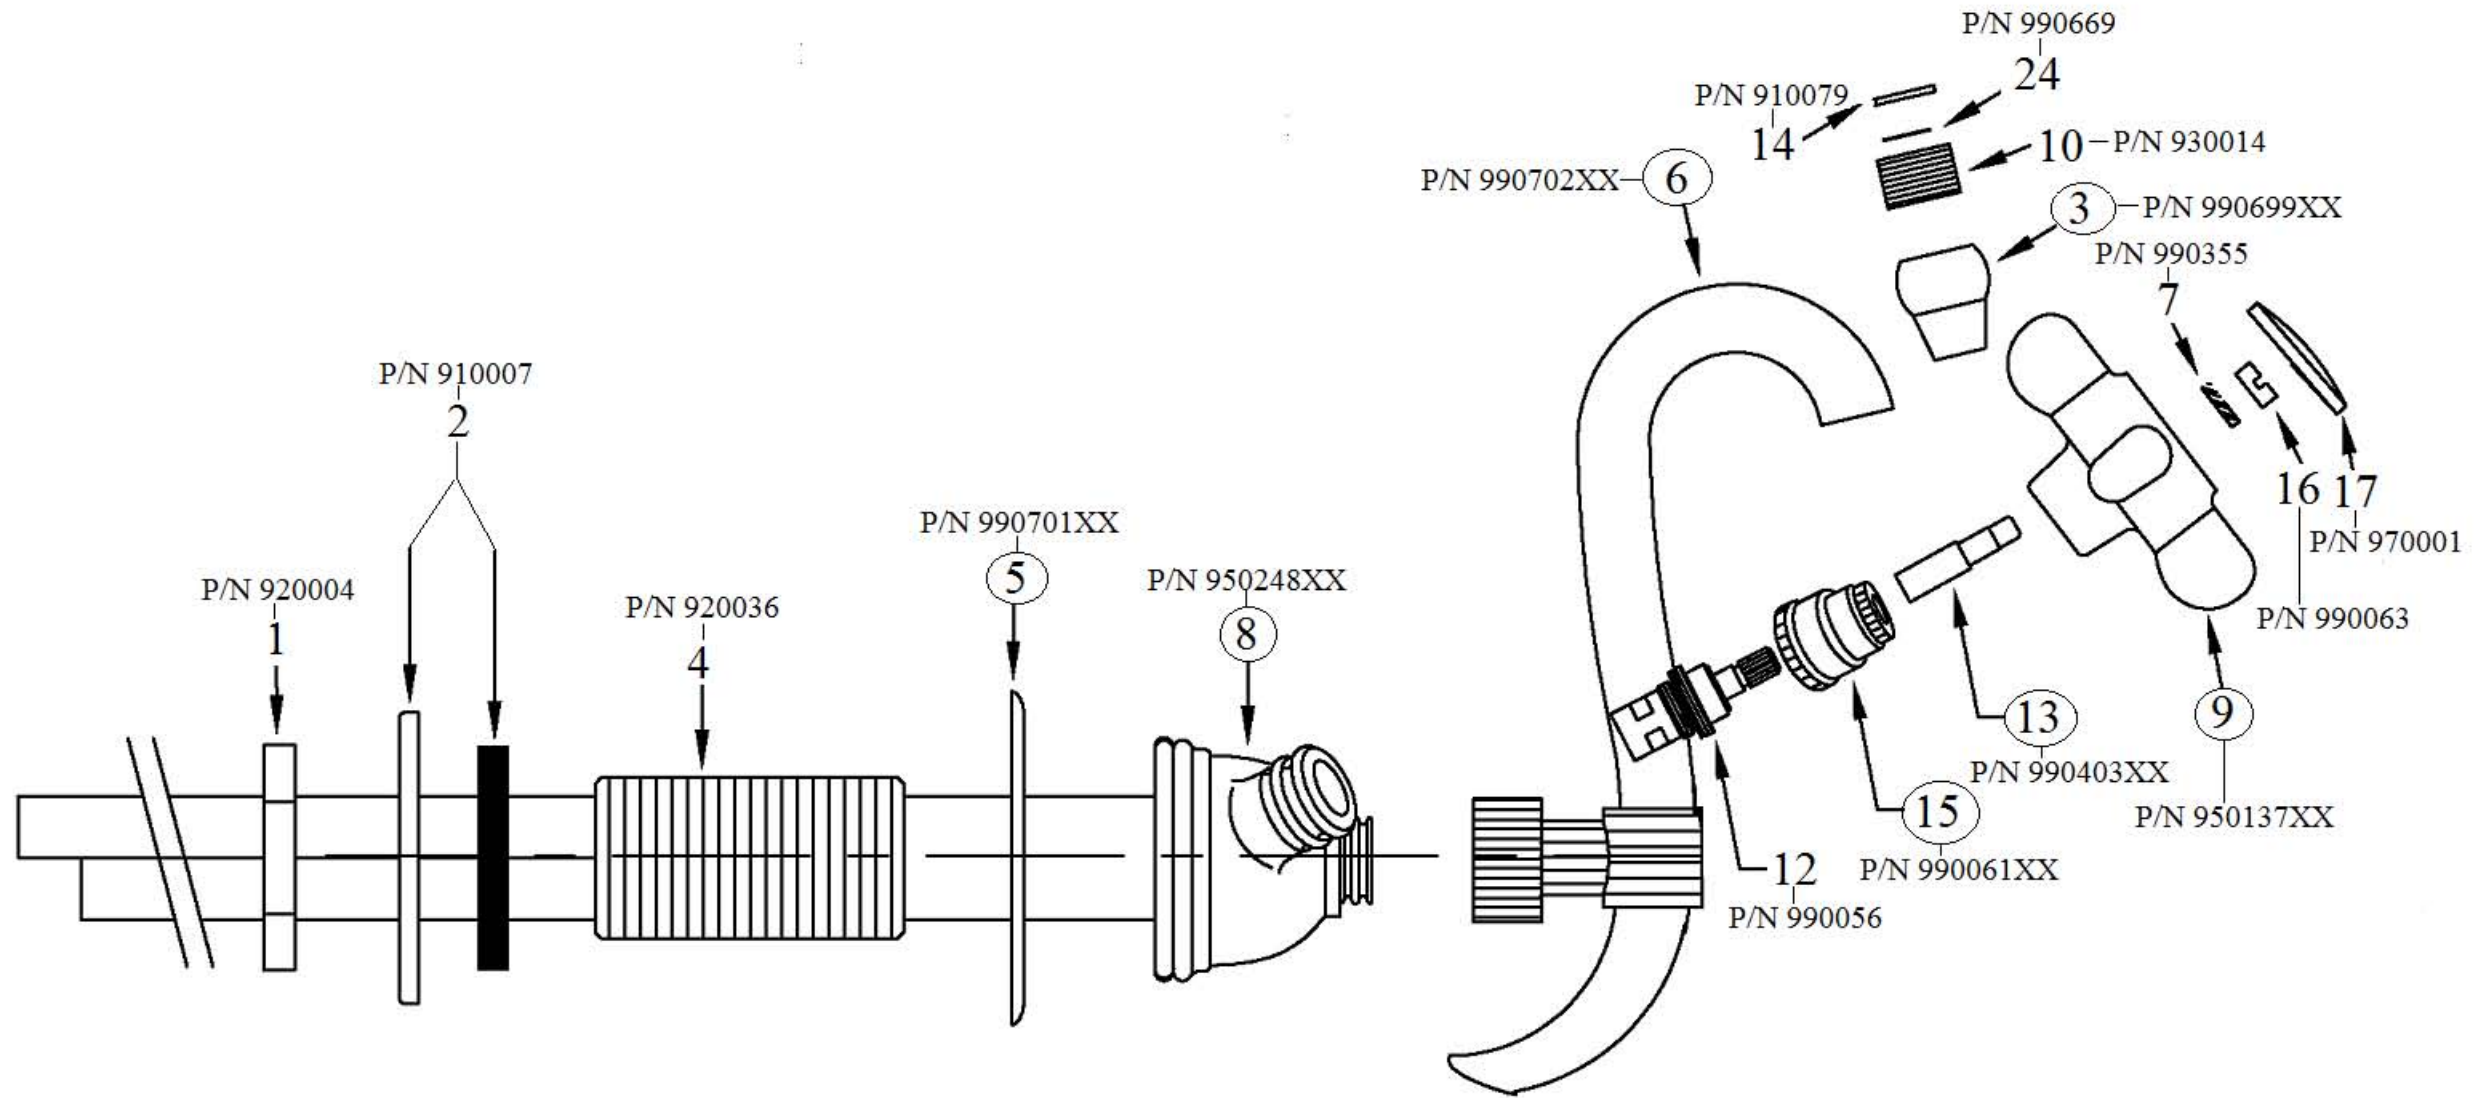

3055 - 'Royale Verseuse' Wall Mounted Mixer

*P/N = PART NUMBER

○ = FINISHED PARTS

XX = TWO DIGIT FINISH CODE