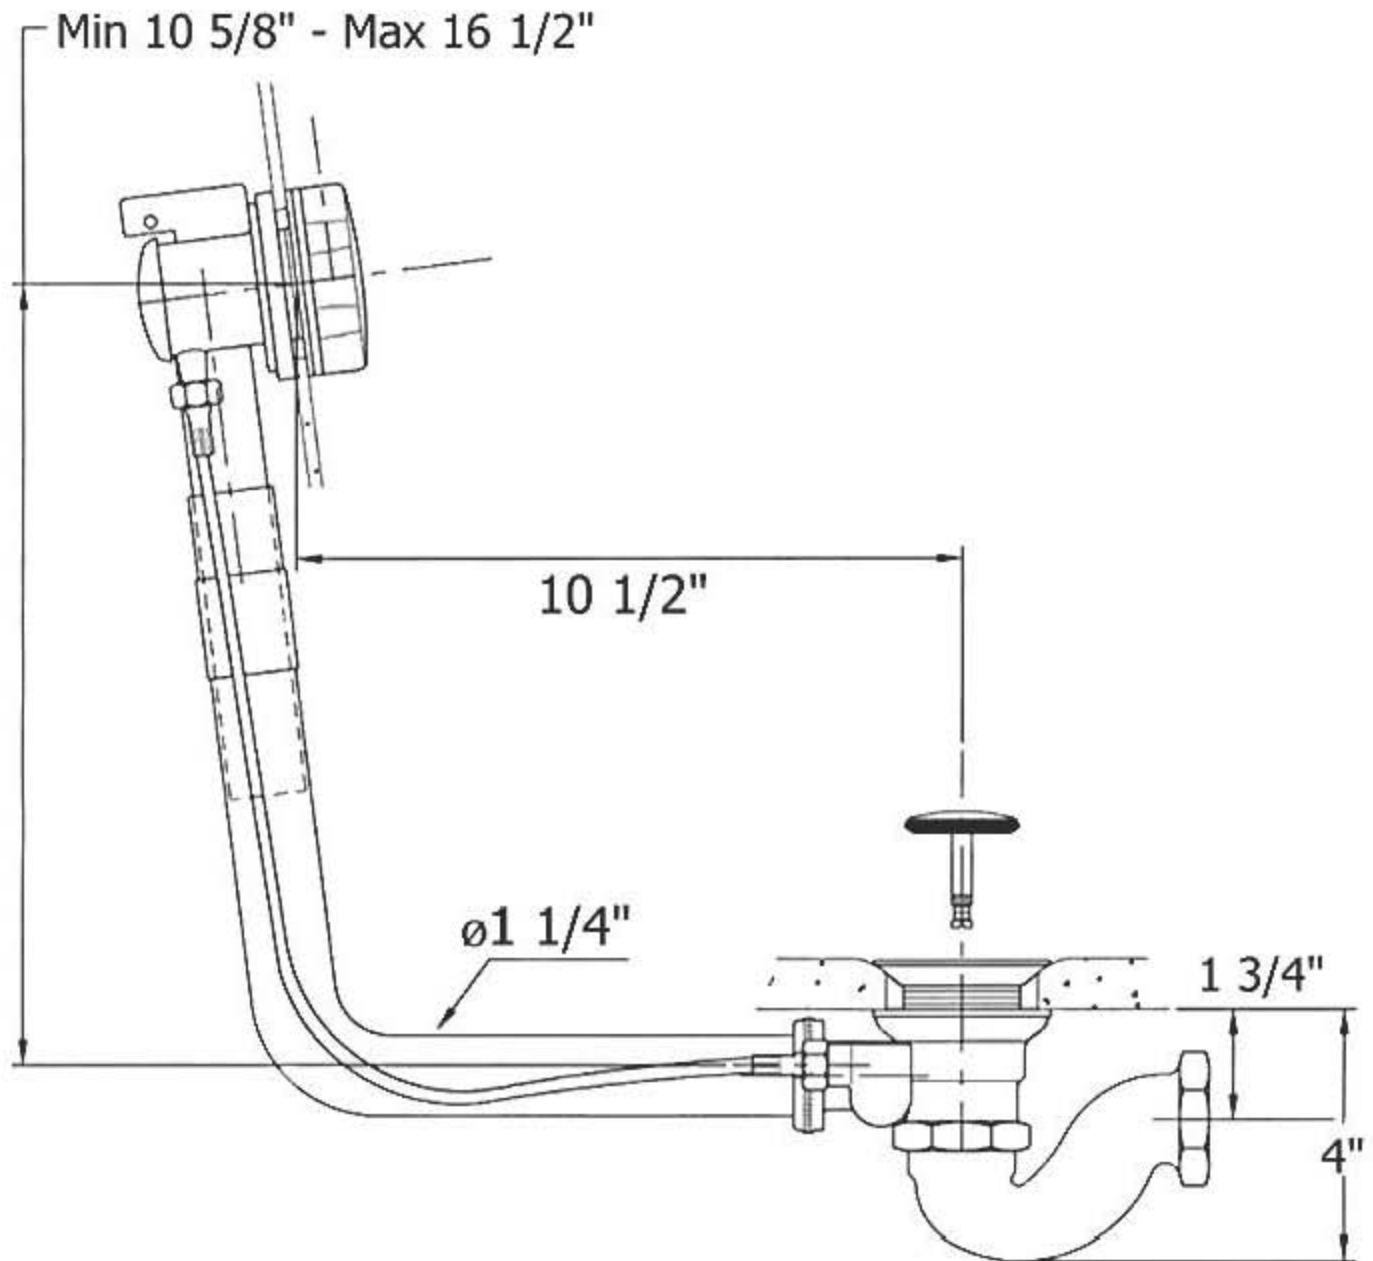

3036 – ‘Royale’ Cable Operated Drain and Overflow

Part #	Description
01	Overflow Pipe & Pop-Up Set F/3036
02	Bath Waste Trap F/3036
03	Hole Cover
04	Fitting Set
16	#16 And #17 3036 Gaskets
22	#22 Drain Nut F/3034/3036

Technical Information

- All external parts finished.
- 1 ½” drain.
- Designed for Herbeau tubs.
- Available finishes are French Weathered Brass (47), Polished Chrome (48), SoliBrass (49), Lacquered Matte Black Nickel (50), Old Gold (52), Old Silver (53), Polished Brass (55), Polished Nickel (56), Brushed Nickel (57), Satin Nickel (60), Antique Lacquered Copper (67), Antique Lacquered Brass (68), Weathered Brass (70), Lacquered Polished Black Nickel (71) and Lacquered Polished Copper (80).
- Please See Cleaning Instructions: <http://herbeau.com/CleaningAll.pdf> For Finish Care and Maintenance Information.

Please follow example when ordering parts for ‘Royale’ Drain & Overflow

- To order part#01 – Overflow Pipe And Pop-Up

- 990441xx

- Please substitute finish number needed in place of xx

Herbeau[®]
L'Art du Sanitaire depuis 1857

3036 - 'Royale' Cable Operated Drain & Overflow

3036 - 'Royale' Cable Operated Drain & Overflow

*P/N = PART NUMBER

○ = FINISHED PARTS
XX = TWO DIGIT FINISH CODE