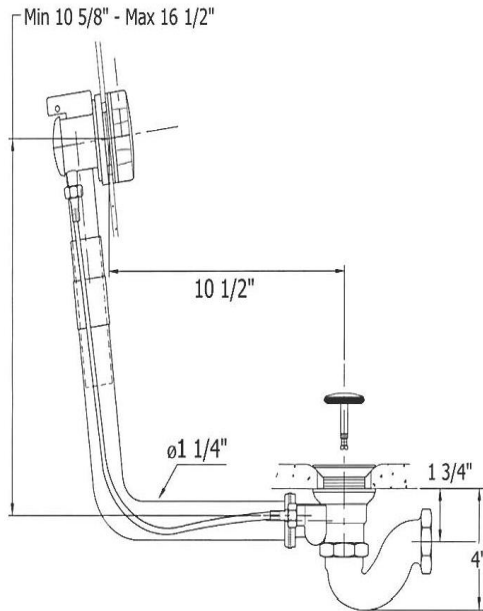

3036 – ‘Royale’ Cable Operated Drain and Overflow

Part #	Description
01	Overflow Pipe & Pop-Up Set F/3036
02	Bath Waste Trap F/3036
03	Hole Cover
04	Fitting Set
16	#16 And #17 3036 Gaskets
22	#22 Drain Nut F/3034/3036

Technical Information

- All external parts finished.
- 1 ½” drain.
- Designed for Herbeau tubs.
- Available finishes are French Weathered Brass (47), Polished Chrome (48), SoliBrass (49), Lacquered Matte Black Nickel (50), Old Gold (52), Old Silver (53), Polished Brass (55), Polished Nickel (56), Brushed Nickel (57), Satin Nickel (60), Antique Lacquered Copper (67), Antique Lacquered Brass (68), Weathered Brass (70), Lacquered Polished Black Nickel (71) and Lacquered Polished Copper (80).
- Please See Cleaning Instructions: <http://herbeau.com/CleaningAll.pdf> For Finish Care and Maintenance Information.

Please follow example when ordering parts for ‘Royale’ Drain & Overflow

- To order part#01 – Overflow Pipe And Pop-Up

- 990441xx

- Please substitute finish number needed in place of xx

Herbeau[®]
L'Art du Sanitaire depuis 1857

3036 - 'Royale' Cable Operated Drain & Overflow

3036 - 'Royale' Cable Operated Drain & Overflow

*P/N = PART NUMBER

○ = FINISHED PARTS
XX = TWO DIGIT FINISH CODE