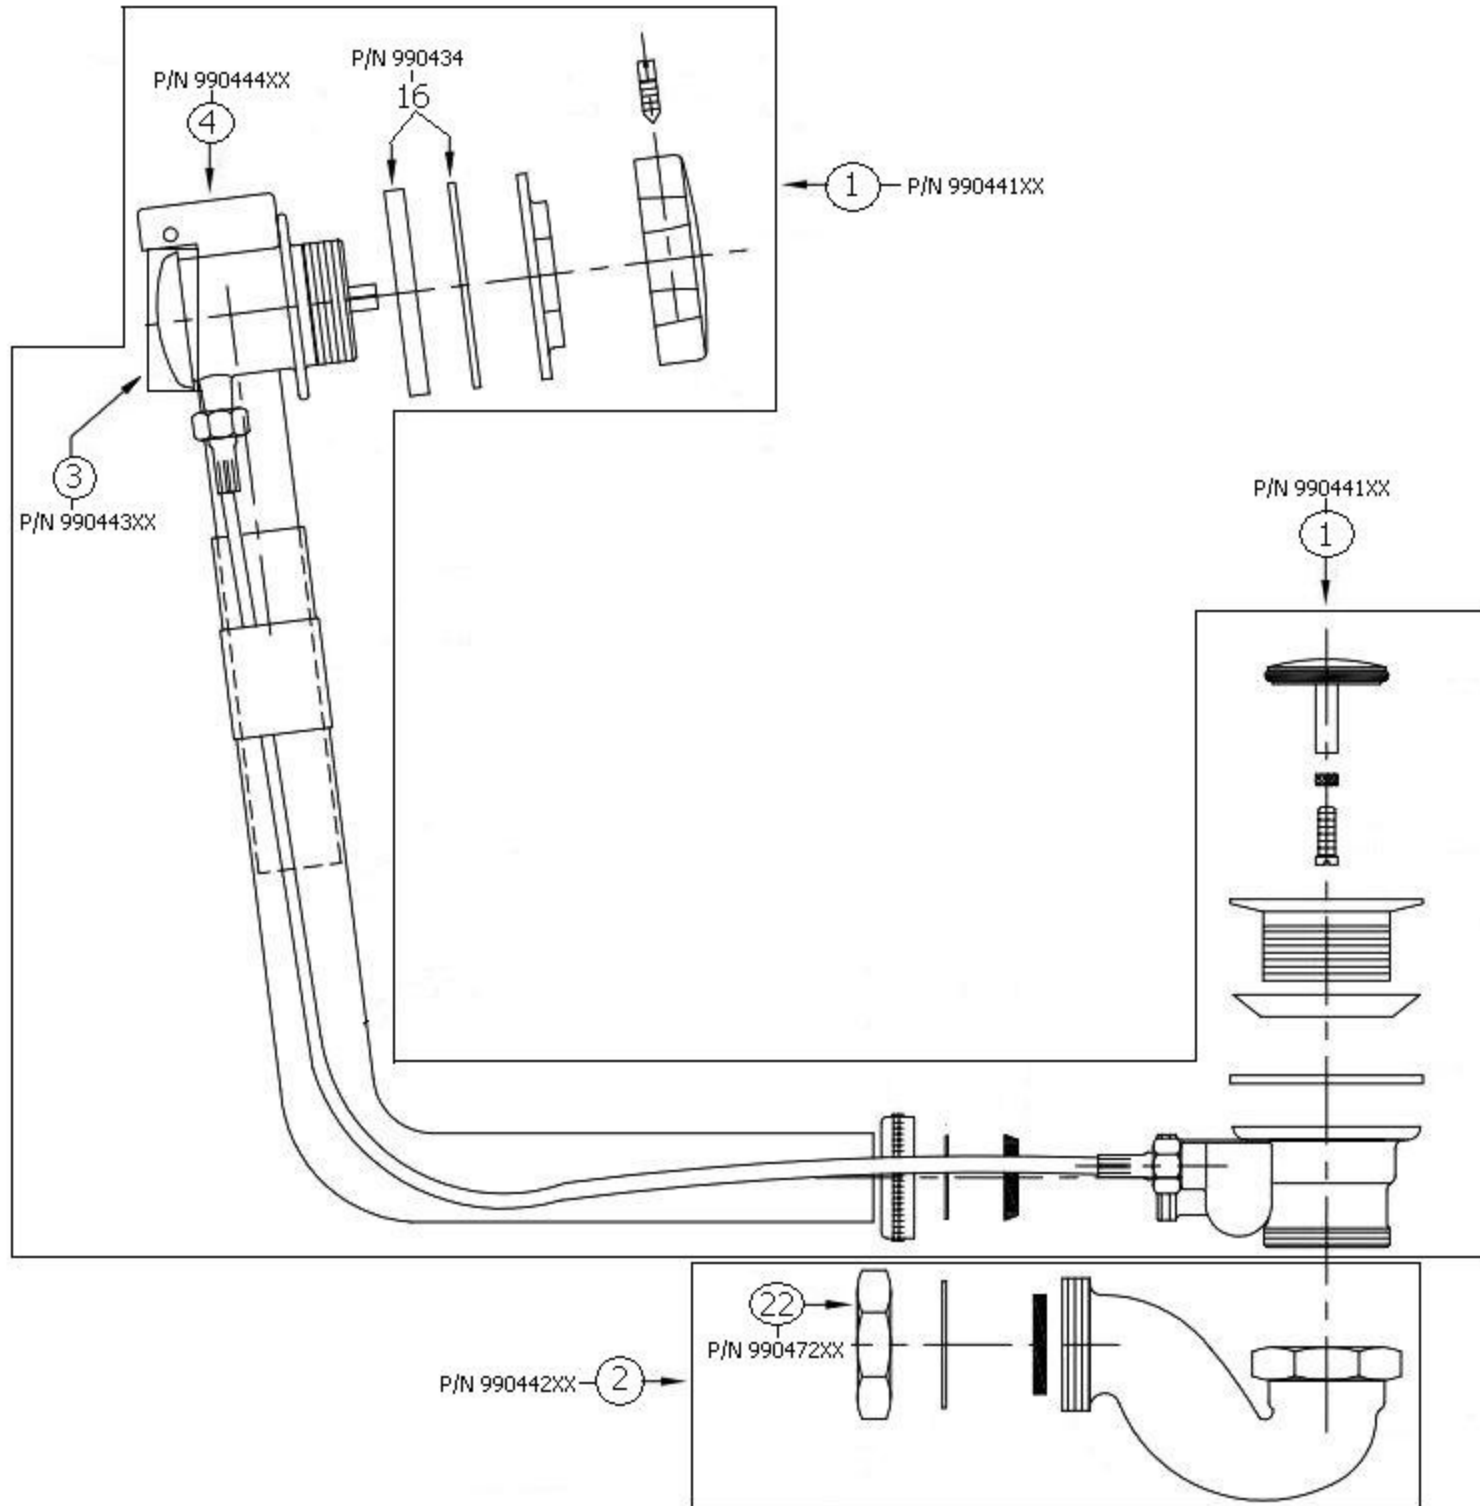

3036 – ‘Royale’ Cable Operated Drain and Overflow

Part #	Description
01	Overflow Pipe & Pop-Up Set F/3036
02	Bath Waste Trap F/3036
03	Hole Cover
04	Fitting Set
16	#16 And #17 3036 Gaskets
22	#22 Drain Nut F/3034/3036

Technical Information

- All external parts finished.
- 1 ½” drain.
- Designed for Herbeau tubs.
- Available finishes are French Weathered Brass (47), Polished Chrome (48), SoliBrass (49), Lacquered Matte Black Nickel (50), Old Gold (52), Old Silver (53), Polished Brass (55), Polished Nickel (56), Brushed Nickel (57), Satin Nickel (60), Antique Lacquered Copper (67), Antique Lacquered Brass (68), Weathered Brass (70), Lacquered Polished Black Nickel (71) and Lacquered Polished Copper (80).
- Please See Cleaning Instructions: <http://herbeau.com/CleaningAll.pdf> For Finish Care and Maintenance Information.

Please follow example when ordering parts for ‘Royale’ Drain & Overflow

- To order part#01 – Overflow Pipe And Pop-Up

- 990441xx

- Please substitute finish number needed in place of xx

Herbeau[®]
L'Art du Sanitaire depuis 1857

3036 - 'Royale' Cable Operated Drain & Overflow

3036 - 'Royale' Cable Operated Drain & Overflow

*P/N = PART NUMBER

○ = FINISHED PARTS
XX = TWO DIGIT FINISH CODE