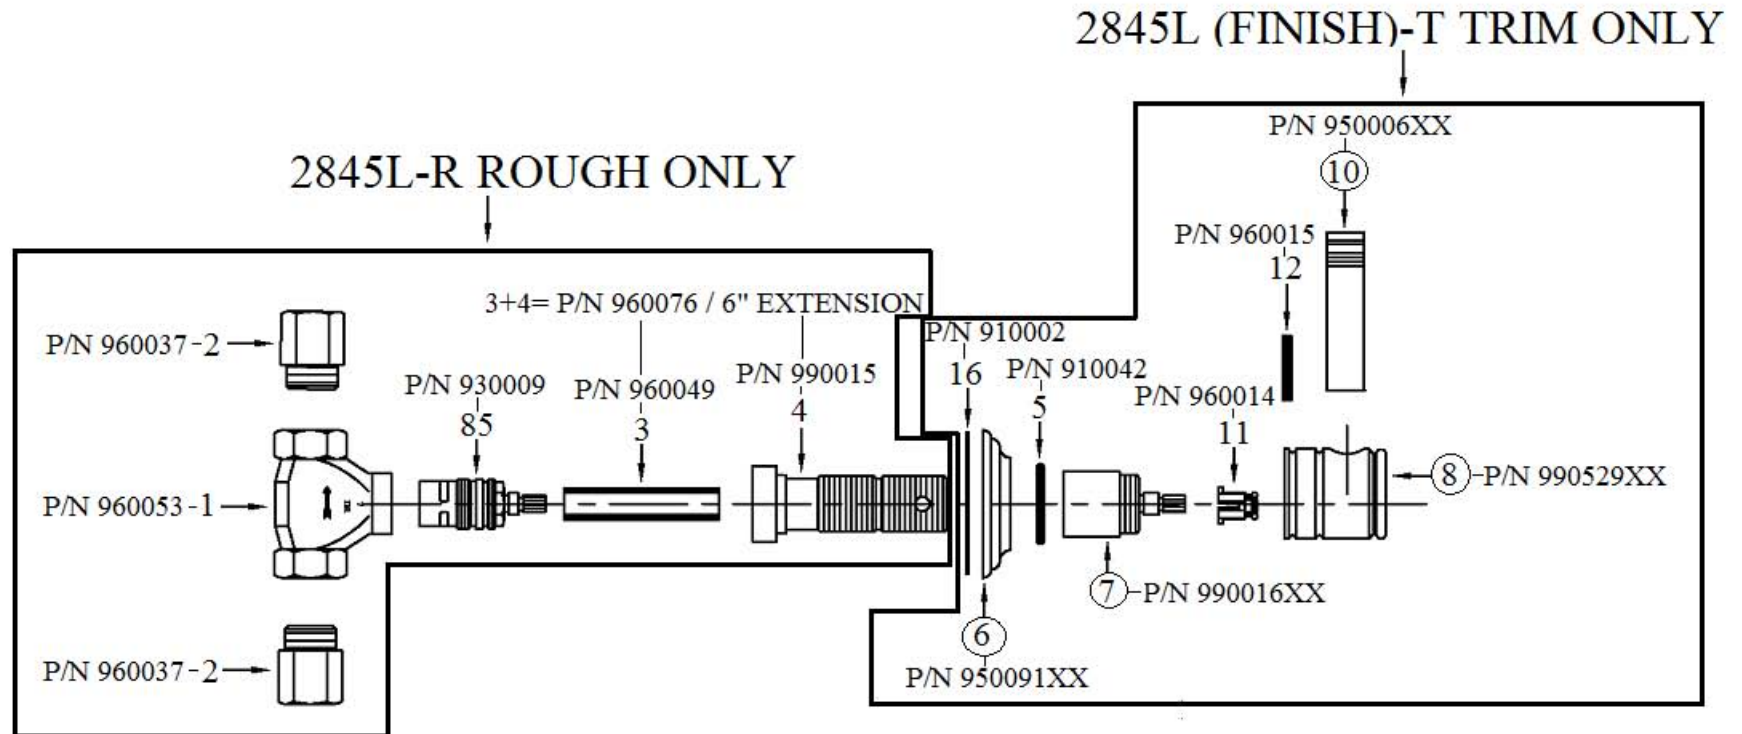

2845L – ‘Lille’ Wall Valve Rough and Trim ¼ Left Hot

Part #	Description
01	Cartridge Housing - Ecobrass
02	½" Brass Adapter - Ecobrass
03	Brass Hexagon Tube
04	Brass Extension
03+04	Optional 6" Extension Kit
05	Rubber O-Ring
06	Wall Escutcheon
07	Inner Trim Housing
08	Lille Handle Base
10	Lille Metal Handle
11	Spline Adapter
12	Threaded Stem
16	Flat Rubber Washer
85	¼ Turn Ceramic Ecobrass Cartridge – CW - On

Technical Information

- IAPMO: NSF/ANSI 61, NSF/ANSI 372 & ASME A112.18.1/CSA B125.1 (CEC)-2012 - mechanical plumbing products program certified.
- New style metal handle.
- Uses Flühs ceramic cartridge.
- ½" female connection.
- Controls volume only.
- Available finishes are French Weathered Brass (**47**), Polished Chrome (**48**), SoliBrass (**49**), Lacquered Matte Black Nickel (**50**), Old Gold (**52**), Old Silver (**53**), Polished Brass (**55**), Polished Nickel (**56**), Brushed Nickel (**57**), Satin Nickel (**60**), Antique Lacquered Copper (**67**), Antique Lacquered Brass (**68**), Weathered Brass (**70**), Lacquered Polished Black Nickel (**71**) and Lacquered Polished Copper (**80**).
- Please See Cleaning Instructions: <http://herbeau.com/CleaningAll.pdf> For Finish Care and Maintenance Information.

Please follow example when ordering parts for ‘Lille’ Volume Control

- To order part#20 – Lille Metal Handle
 - 950006xx
- Please substitute finish number needed in place of **xx**

Herbeau®
L'Art du Sanitaire depuis 1857

2845L - "Lille' Wall Valve Rough And Trim 1/4 Left Hot

*ROUGH BRASS EXTENSIONS CAN BE CUT DOWN TO LENGTH

2845L - 'Lille' Wall Valve Rough And Trim 1/4 Left Hot

*P/N = PART NUMBER

○ = FINISHED PART

XX = TWO DIGIT FINISH CODE