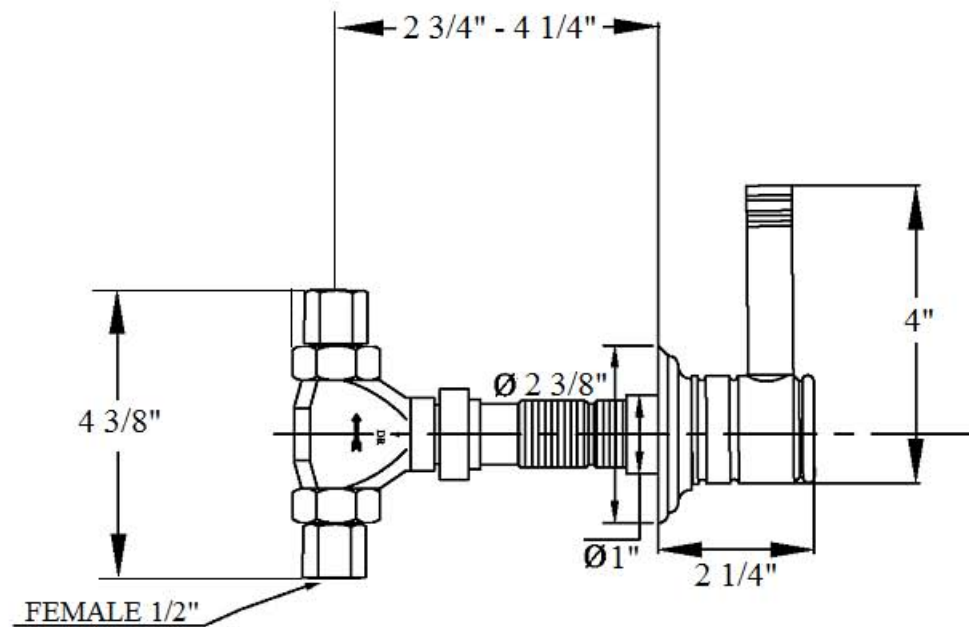

2845L – ‘Lille’ Wall Valve Rough and Trim ¼ Left Hot

Part #	Description
01	Cartridge Housing - Ecobrass
02	½" Brass Adapter - Ecobrass
03	Brass Hexagon Tube
04	Brass Extension
03+04	Optional 6" Extension Kit
05	Rubber O-Ring
06	Wall Escutcheon
07	Inner Trim Housing
08	Lille Handle Base
10	Lille Metal Handle
11	Spline Adapter
12	Threaded Stem
16	Flat Rubber Washer
85	¼ Turn Ceramic Ecobrass Cartridge – CW - On

Technical Information

- IAPMO: NSF/ANSI 61, NSF/ANSI 372 & ASME A112.18.1/CSA B125.1 (CEC)-2012 - mechanical plumbing products program certified.
- New style metal handle.
- Uses Flühs ceramic cartridge.
- ½" female connection.
- Controls volume only.
- Available finishes are French Weathered Brass (**47**), Polished Chrome (**48**), SoliBrass (**49**), Lacquered Matte Black Nickel (**50**), Old Gold (**52**), Old Silver (**53**), Polished Brass (**55**), Polished Nickel (**56**), Brushed Nickel (**57**), Satin Nickel (**60**), Antique Lacquered Copper (**67**), Antique Lacquered Brass (**68**), Weathered Brass (**70**), Lacquered Polished Black Nickel (**71**) and Lacquered Polished Copper (**80**).
- Please See Cleaning Instructions: <http://herbeau.com/CleaningAll.pdf> For Finish Care and Maintenance Information.

Please follow example when ordering parts for ‘Lille’ Volume Control

- To order part#20 – Lille Metal Handle
 - 950006xx
- Please substitute finish number needed in place of **xx**

Herbeau®
L'Art du Sanitaire depuis 1857

2845L - "Lille' Wall Valve Rough And Trim 1/4 Left Hot

*ROUGH BRASS EXTENSIONS CAN BE CUT DOWN TO LENGTH

2845L - 'Lille' Wall Valve Rough And Trim 1/4 Left Hot

*P/N = PART NUMBER

○ = FINISHED PART

XX = TWO DIGIT FINISH CODE