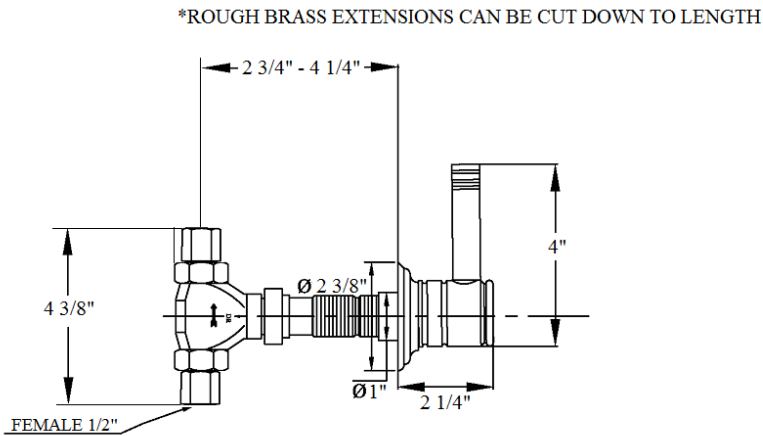

2845L – ‘Lille’ Wall Valve Rough and Trim ¼ Left Hot

Part #	Description
01	Cartridge Housing - Ecobrass
02	½" Brass Adapter - Ecobrass
03	Brass Hexagon Tube
04	Brass Extension
03+04	Optional 6" Extension Kit
05	Rubber O-Ring
06	Wall Escutcheon
07	Inner Trim Housing
08	Lille Handle Base
10	Lille Metal Handle
11	Spline Adapter
12	Threaded Stem
16	Flat Rubber Washer
85	¼ Turn Ceramic Ecobrass Cartridge – CW - On

Technical Information

- IAPMO: NSF/ANSI 61, NSF/ANSI 372 & ASME A112.18.1/CSA B125.1 (CEC)-2012 - mechanical plumbing products program certified.
- New style metal handle.
- Uses Flühs ceramic cartridge.
- ½" female connection.
- Controls volume only.
- Available finishes are French Weathered Brass (**47**), Polished Chrome (**48**), SoliBrass (**49**), Lacquered Matte Black Nickel (**50**), Old Gold (**52**), Old Silver (**53**), Polished Brass (**55**), Polished Nickel (**56**), Brushed Nickel (**57**), Satin Nickel (**60**), Antique Lacquered Copper (**67**), Antique Lacquered Brass (**68**), Weathered Brass (**70**), Lacquered Polished Black Nickel (**71**) and Lacquered Polished Copper (**80**).
- Please See Cleaning Instructions: <http://herbeau.com/CleaningAll.pdf> For Finish Care and Maintenance Information.

Please follow example when ordering parts for ‘Lille’ Volume Control

- To order part#20 – Lille Metal Handle
 - 950006xx
- Please substitute finish number needed in place of **xx**

Herbeau®
L'Art du Sanitaire depuis 1857

2845L - "Lille' Wall Valve Rough And Trim 1/4 Left Hot

*ROUGH BRASS EXTENSIONS CAN BE CUT DOWN TO LENGTH

2845L - 'Lille' Wall Valve Rough And Trim 1/4 Left Hot

*P/N = PART NUMBER

○ = FINISHED PART

XX = TWO DIGIT FINISH CODE