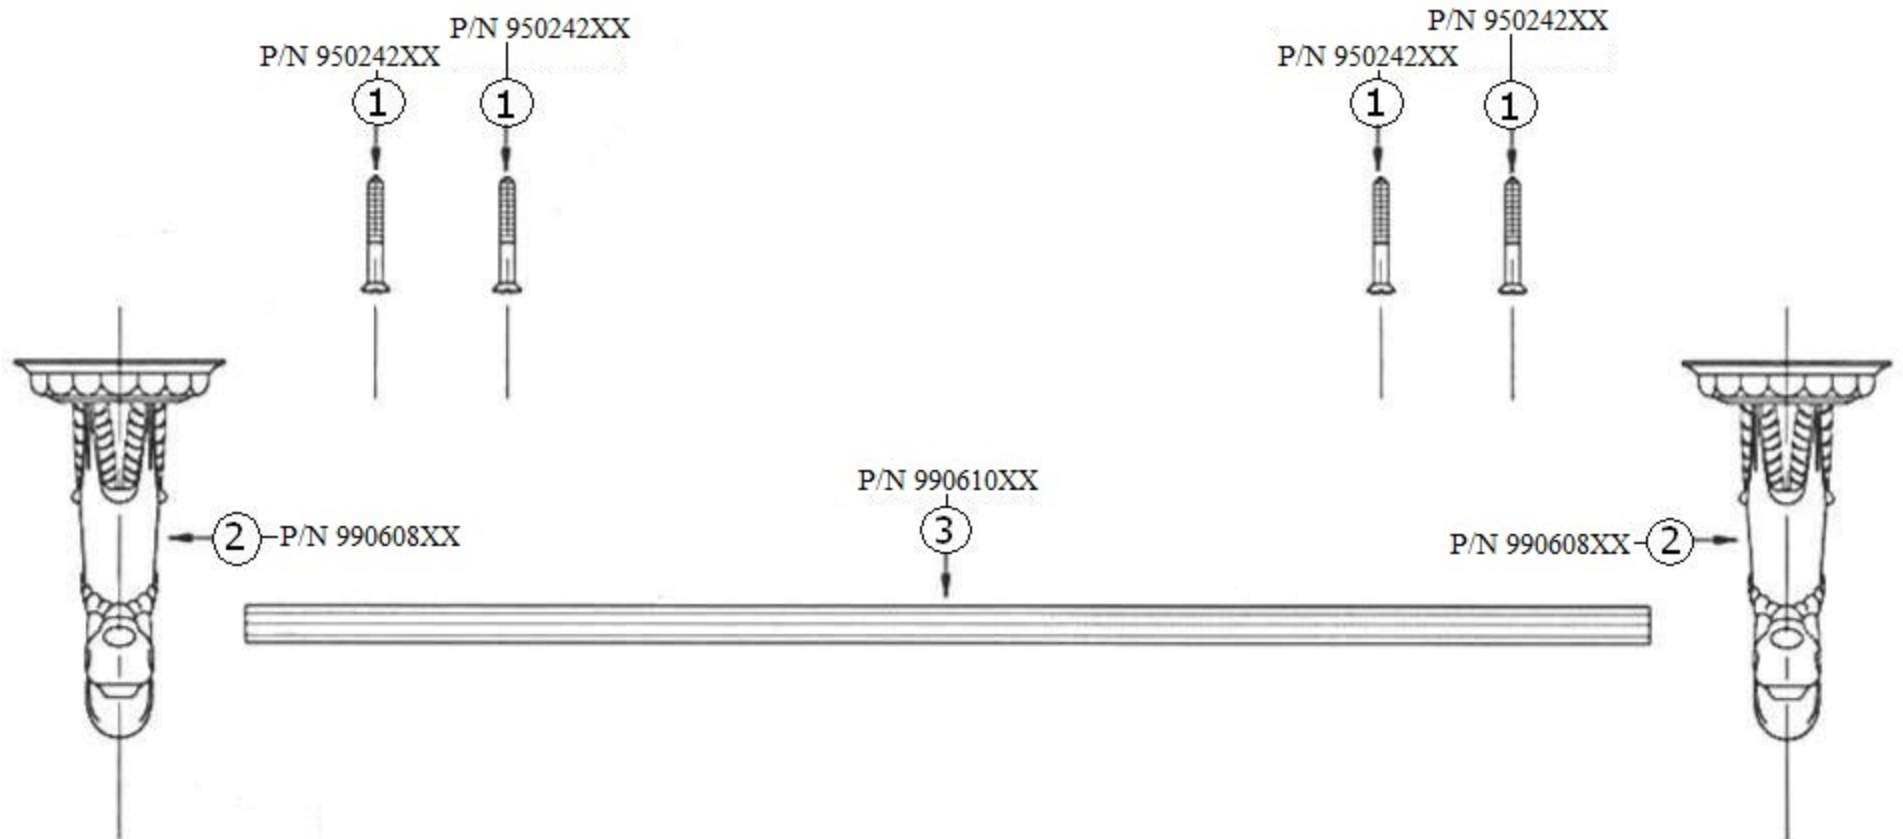

# 2319 - 'Pompadour' 24" Towel Bar

\*P/N = PART NUMBER

○ = FINISHED PARTS  
XX = TWO DIGIT FINISH CODE