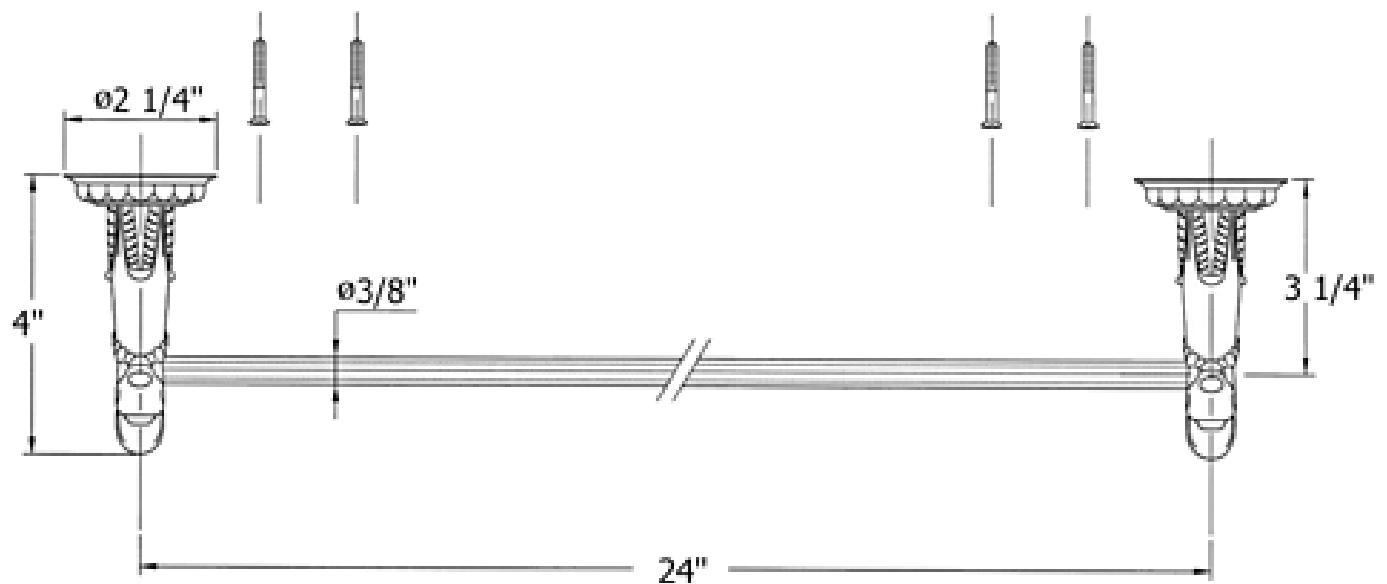

# 2319 – ‘Pompadour’ 24” Towel Bar

## Description

Finished Screw  
Gargoyle Support  
24” Towel Bar Only

Please follow example when ordering parts for ‘Pompadour’ Towel Bar

- To order part#01 – Finished Screws
  - 950242xx
- Please substitute finish number needed in place of xx

# 2319 - 'Pompadour' 24" Towel Bar

\*P/N = PART NUMBER

○ = FINISHED PARTS  
XX = TWO DIGIT FINISH CODE