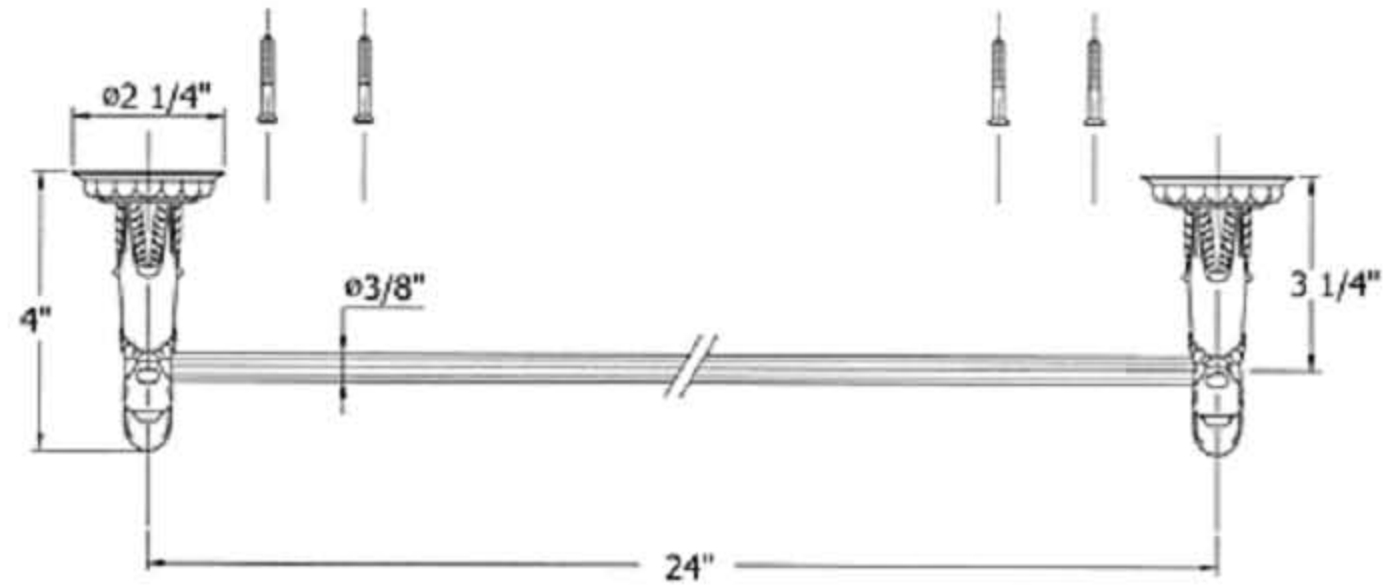

2319 - 'Pompadour' 24" Towel Bar

Copyright©2017 Herbeau Creations. All rights reserved. All product and specifications are subject to change without notice. Herbeau Creations is not responsible for typographical and/or dimensional errors. Typographical errors are subject to correction.