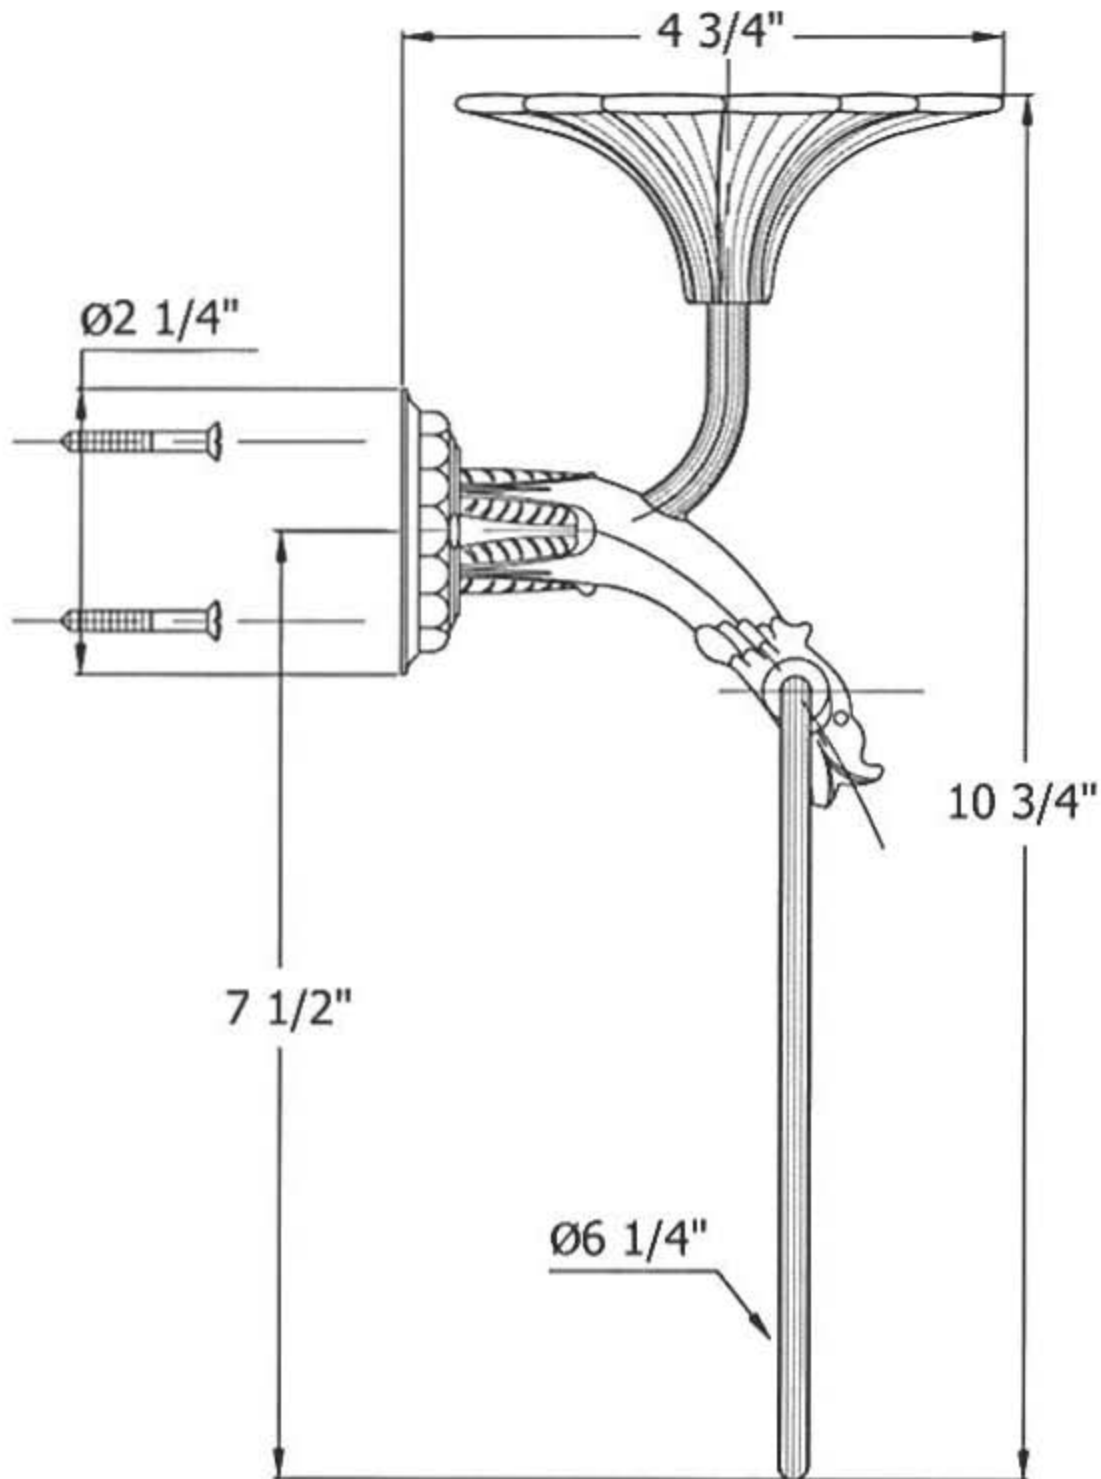

2315 – ‘Pompadour’ Soap Dish / Towel Ring

Technical Information

- Available finishes are French Weathered Brass (47), Polished Chrome (48), SoliBrass (49), Lacquered Matte Black Nickel (50), Old Gold (52), Old Silver (53), Polished Brass (55), Polished Nickel (56), Brushed Nickel (57), Satin Nickel (60), Antique Lacquered Copper (67), Antique Lacquered Brass (68), Weathered Brass (70), Lacquered Polished Black Nickel (71) and Lacquered Polished Copper (80).
- Please See Cleaning Instructions: <http://herbeau.com/CleaningAll.pdf> For Finish Care and Maintenance Information.

Part#

01
02
03
04

Description

*Soap Dish-Waiting For Part Number Confirmation
Plastic Threaded Stem
Towel Ring
Finished Screws

Please follow example when ordering parts for ‘Pompadour’ Dish / Ring

- To order part#04 – Finished Screws
 - 950242xx
- Please substitute finish number needed in place of xx

Herbeau®
L'Art du Sanitaire depuis 1857

2315 - 'Pompadour' Soap Dish / Towel Ring

2315 - 'Pompadour' Soap Dish / Towel Ring

*P/N = PART NUMBER