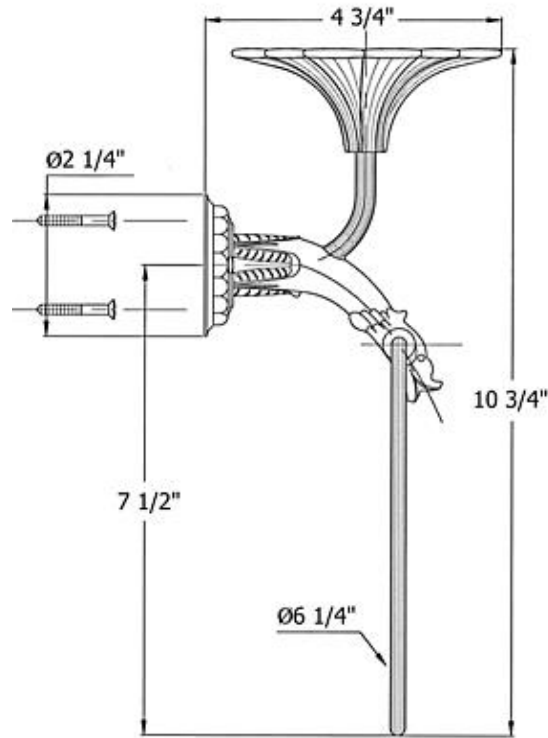

2315 – ‘Pompadour’ Soap Dish / Towel Ring

Technical Information

- Available finishes are French Weathered Brass (47), Polished Chrome (48), SoliBrass (49), Lacquered Matte Black Nickel (50), Old Gold (52), Old Silver (53), Polished Brass (55), Polished Nickel (56), Brushed Nickel (57), Satin Nickel (60), Antique Lacquered Copper (67), Antique Lacquered Brass (68), Weathered Brass (70), Lacquered Polished Black Nickel (71) and Lacquered Polished Copper (80).
- Please See Cleaning Instructions: <http://herbeau.com/CleaningAll.pdf> For Finish Care and Maintenance Information.

Part#

01
02
03
04

Description

*Soap Dish-Waiting For Part Number Confirmation
Plastic Threaded Stem
Towel Ring
Finished Screws

Please follow example when ordering parts for ‘Pompadour’ Dish / Ring

- To order part#04 – Finished Screws
 - 950242xx
- Please substitute finish number needed in place of xx

Herbeau®
L'Art du Sanitaire depuis 1857

2315 - 'Pompadour' Soap Dish / Towel Ring

2315 - 'Pompadour' Soap Dish / Towel Ring

*P/N = PART NUMBER