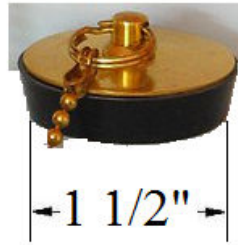

2123 – Plug & Chain

Technical Information

- Fits 4520 and 2120.
- Available finishes are French Weathered Brass (47), Polished Chrome (48), SoliBrass (49), Lacquered Matte Black Nickel (50), Old Gold (52), Old Silver (53), Polished Brass (55), Polished Nickel (56), Brushed Nickel (57), Satin Nickel (60), Antique Lacquered Copper (67), Antique Lacquered Brass (68), Weathered Brass (70), Lacquered Polished Black Nickel (71) and Lacquered Polished Copper (80).
- Please See Cleaning Instructions: <http://herbeau.com/CleaningAll.pdf> For Finish Care and Maintenance Information.

Part#

01
02

Description

Finished Chain & Stopper
Complete Mounting Bracket

Please follow example when ordering parts for Plug & Chain

- To order part#01 – Finished Chain & Stopper
 - 950158xx
- Please substitute finish number needed in place of **xx**

Herbeau[®]
L'Art du Sanitaire depuis 1857

2123 - Plug and Chain

2123 - Plug and Chain

*P/N = PART NUMBER

1
P/N 950158XX

2 P/N 950094XX

○ = FINISHED PARTS
XX = TWO DIGIT FINISH CODE