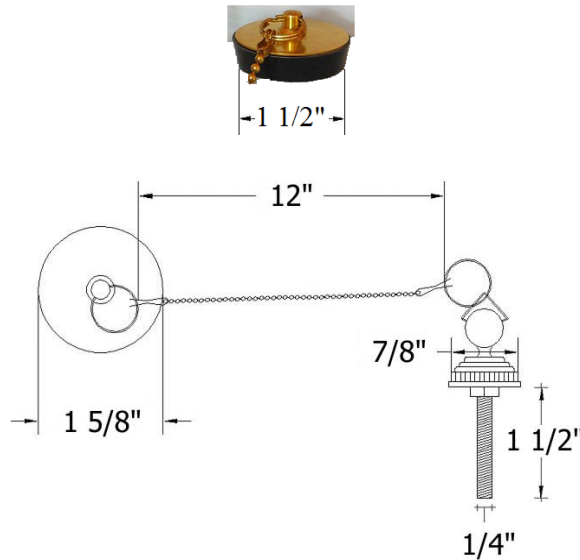

2123 – Plug & Chain

Technical Information

- Fits 4520 and 2120.
- Available finishes are French Weathered Brass (47), Polished Chrome (48), SoliBrass (49), Lacquered Matte Black Nickel (50), Old Gold (52), Old Silver (53), Polished Brass (55), Polished Nickel (56), Brushed Nickel (57), Satin Nickel (60), Antique Lacquered Copper (67), Antique Lacquered Brass (68), Weathered Brass (70), Lacquered Polished Black Nickel (71) and Lacquered Polished Copper (80).
- Please See Cleaning Instructions: <http://herbeau.com/CleaningAll.pdf> For Finish Care and Maintenance Information.

Part#

01
02

Description

Finished Chain & Stopper
Complete Mounting Bracket

Please follow example when ordering parts for Plug & Chain

- To order part#01 – Finished Chain & Stopper
 - 950158xx
- Please substitute finish number needed in place of **xx**

Herbeau[®]
L'Art du Sanitaire depuis 1857

2123 - Plug and Chain

2123 - Plug and Chain

*P/N = PART NUMBER

1
P/N 950158XX

2 P/N 950094XX

○ = FINISHED PARTS
XX = TWO DIGIT FINISH CODE