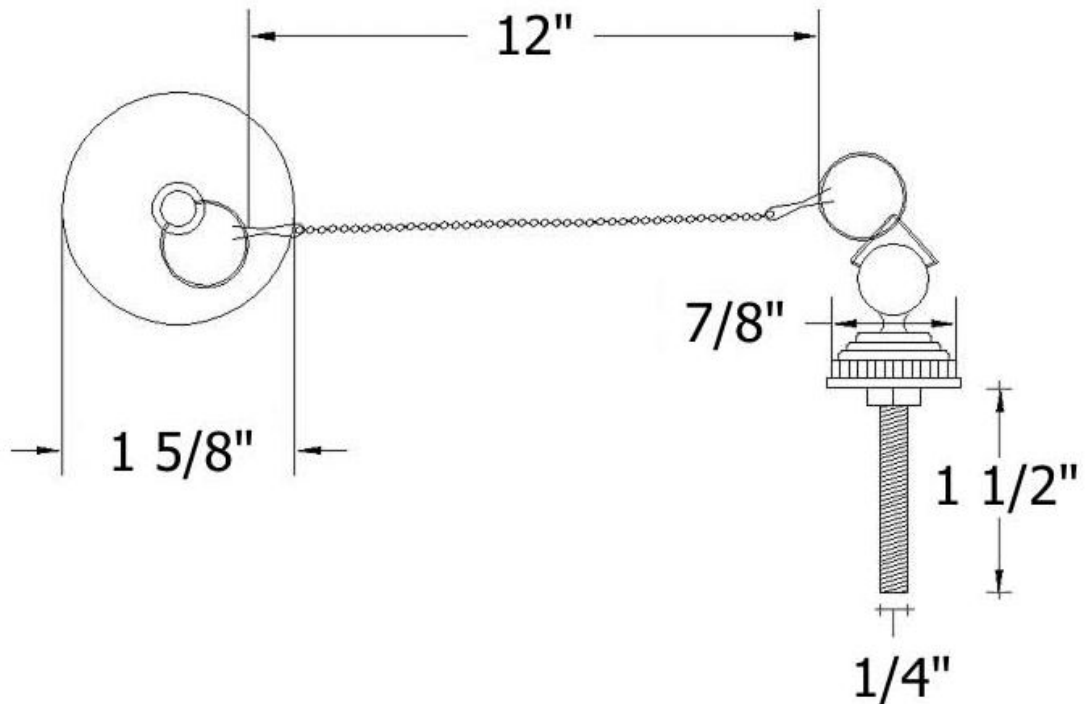

Part#

01
02

Description

Finished Chain & Stopper
Complete Mounting Bracket

Please follow example when ordering parts for Plug & Chain

- To order part#01 – Finished Chain & Stopper
 - 950158xx
- Please substitute finish number needed in place of **xx**

Herbeau[®]
L'Art du Sanitaire depuis 1857

2123 - Plug and Chain

2123 - Plug and Chain

*P/N = PART NUMBER

1
P/N 950158XX

2 P/N 950094XX

○ = FINISHED PARTS
XX = TWO DIGIT FINISH CODE