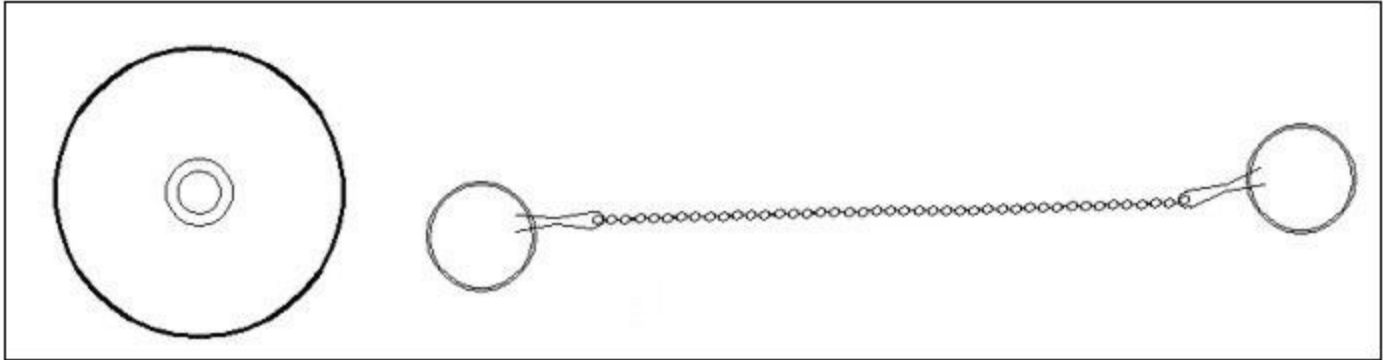

Part#

01
02

Description

Finished Chain & Stopper
Complete Mounting Bracket

Please follow example when ordering parts for Plug & Chain

- To order part#01 – Finished Chain & Stopper
 - 950158xx
- Please substitute finish number needed in place of **xx**

Herbeau[®]
L'Art du Sanitaire depuis 1857

2123 - Plug and Chain

2123 - Plug and Chain

*P/N = PART NUMBER

1
P/N 950158XX

2 P/N 950094XX

○ = FINISHED PARTS
XX = TWO DIGIT FINISH CODE