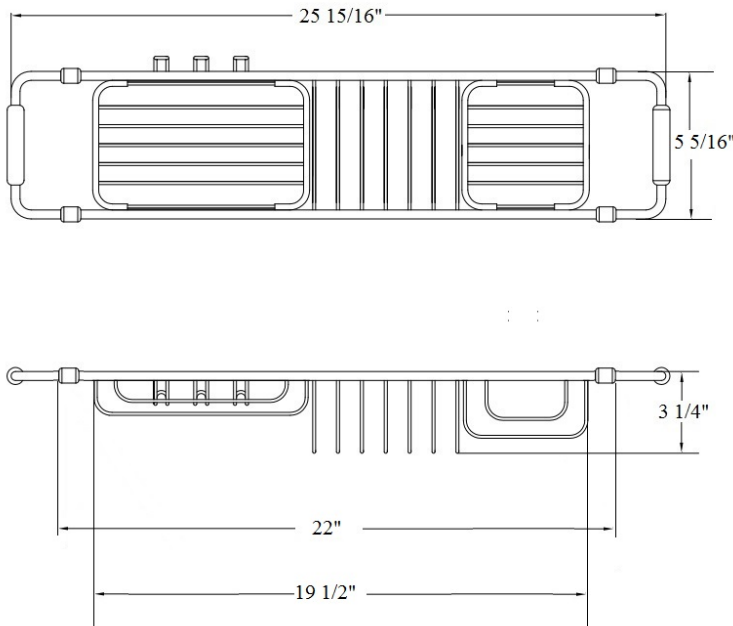

# 1156 – Adjustable Bath Bridge with Racks

Part #

Description

## Technical Information

- Adjustable size 25 15/16" to 35 1/2".
- Size 5 5/16" L X 3 1/4" H.
- Available finishes are French Weathered Brass (**47**), Polished Chrome (**48**), SoliBrass (**49**), Lacquered Matte Black Nickel (**50**), Old Gold (**52**), Old Silver (**53**), Polished Brass (**55**), Polished Nickel (**56**), Brushed Nickel (**57**), Satin Nickel (**60**), Antique Lacquered Copper (**67**), Antique Lacquered Brass (**68**), Weathered Brass (**70**), Lacquered Polished Black Nickel (**71**) and Lacquered Polished Copper (**80**).
- Please See Cleaning Instructions:  
<http://herbeau.com/CleaningAll.pdf> For Finish Care and Maintenance Information.