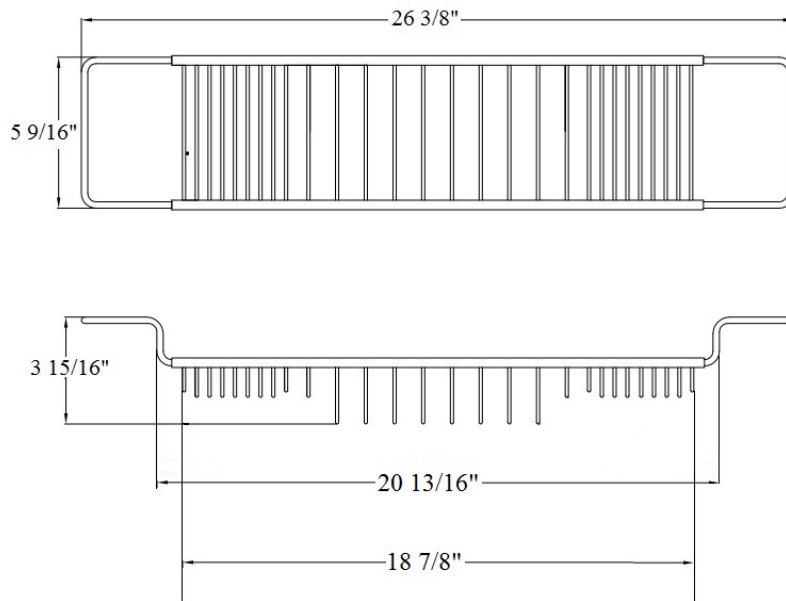

# 1155 – Adjustable Single Bath Bridge

Part #

Description

## Technical Information

- Adjustable size 26 3/8" to 31 1/2".
- Size 5 9/16" L X 3 15/16" H.
- Available finishes are French Weathered Brass (**47**), Polished Chrome (**48**), SoliBrass (**49**), Lacquered Matte Black Nickel (**50**), Old Gold (**52**), Old Silver (**53**), Polished Brass (**55**), Polished Nickel (**56**), Brushed Nickel (**57**), Satin Nickel (**60**), Antique Lacquered Copper (**67**), Antique Lacquered Brass (**68**), Weathered Brass (**70**), Lacquered Polished Black Nickel (**71**) and Lacquered Polished Copper (**80**).
- Please See Cleaning Instructions: <http://herbeau.com/CleaningAll.pdf> For Finish Care and Maintenance Information.