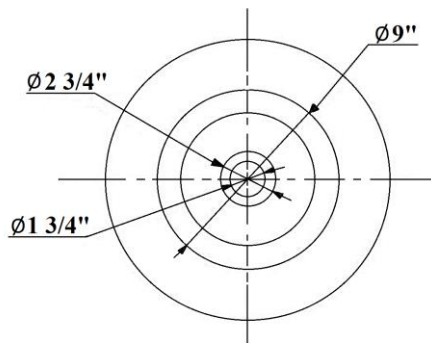

0411 – Copper & Brass Vessel Bowl

Cutout Size = 8"Ø

Part #

Description

Technical Information

- Includes Grid Strainer, **(4520)**.
- Fits Fireclay Countertop, **(5831)**.
- Available finishes are French Weathered Copper & Brass **(46)**, French Weathered Brass **(47)**, Polished Brass **(55)**, Polished Copper & Brass **(58)**, Weathered Copper & Brass **(59)** and Weathered Brass **(70)**.
- Please See Cleaning Instructions:
<http://herbeau.com/CleaningAll.pdf> For Finish Care and Maintenance Information.

Herbeau[®]
 L'Art du Sanitaire depuis 1857

0411 - Copper & Brass Vessel Bowl

Cutout Size = 8" ϕ