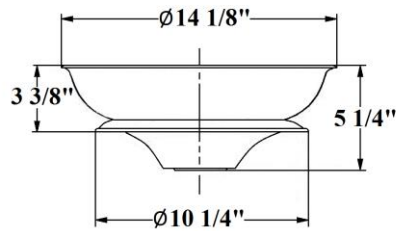

0411 – Copper & Brass Vessel Bowl

Cutout Size = 8"Ø

Part #

Description

Technical Information

- Includes Grid Strainer, **(4520)**.
- Fits Fireclay Countertop, **(5831)**.
- Available finishes are French Weathered Copper & Brass **(46)**, French Weathered Brass **(47)**, Polished Brass **(55)**, Polished Copper & Brass **(58)**, Weathered Copper & Brass **(59)** and Weathered Brass **(70)**.
- Please See Cleaning Instructions:
<http://herbeau.com/CleaningAll.pdf> For Finish Care and Maintenance Information.

Herbeau[®]
 L'Art du Sanitaire depuis 1857

0411 - Copper & Brass Vessel Bowl

Cutout Size = 8" ϕ