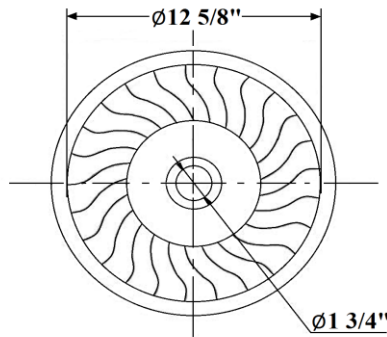

# 0409 – White Vitreous China Vessel Bowl

Cutout Size = 8"  $\phi$

Part #

01

Description

Bowl

# 0409 - White Vitreous China Vessel Bowl

Cutout Size = 8"  $\phi$