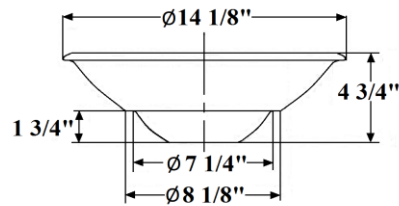

# 0409 – White Vitreous China Vessel Bowl

Cutout Size = 8"  $\phi$

Part #

01

Description

Bowl

# 0409 - White Vitreous China Vessel Bowl

Cutout Size = 8"  $\phi$