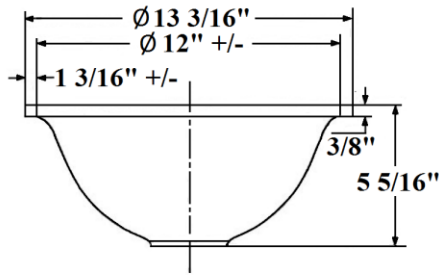

0405 – ‘Meuse’ Earthenware Round Countertop Lavatory Bowl

Part #

Description

Technical Information

- Drain not included.
- Overflow not included. Order separately (**4070** or **4071**).
- Grid Strainer not included. Order separately (**4520**) Grid Strainer.
- Can be undermounted.
- Available in Moustier Polychrome (**01**), Moustier Bleu (**02**), Moustier Rose (**03**), Vieux Rouen (**04**), Sceau Rose (**05**), Sceau Bleu (**06**), Berain Rose (**07**), Berain Vert (**08**), Berain Bleu (**09**), Romantique (**10**), Rouen Marly (**11**), White (**20**) and Avesnes (**21**).
- Please See Cleaning Instructions:
<http://herbeau.com/CleaningAll.pdf> For Finish Care and Maintenance Information.