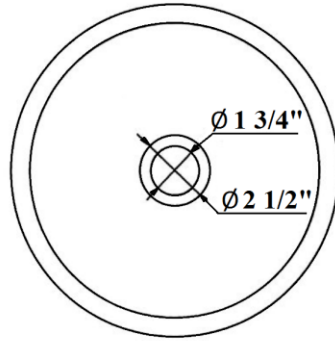

0405 – ‘Meuse’ Earthenware Round Countertop Lavatory Bowl

Part #

Description

Technical Information

- Drain not included.
- Overflow not included. Order separately (**4070** or **4071**).
- Grid Strainer not included. Order separately (**4520**) Grid Strainer.
- Can be undermounted.
- Available in Moustier Polychrome (**01**), Moustier Bleu (**02**), Moustier Rose (**03**), Vieux Rouen (**04**), Sceau Rose (**05**), Sceau Bleu (**06**), Berain Rose (**07**), Berain Vert (**08**), Berain Bleu (**09**), Romantique (**10**), Rouen Marly (**11**), White (**20**) and Avesnes (**21**).
- Please See Cleaning Instructions:
<http://herbeau.com/CleaningAll.pdf> For Finish Care and Maintenance Information.

DIMENSIONAL CHANGE 4/20/2017

Herbeau®
 L'Art du Sanitaire depuis 1857

0405 - 'Meuse' Earthenware Round Countertop Lavatory Bowl