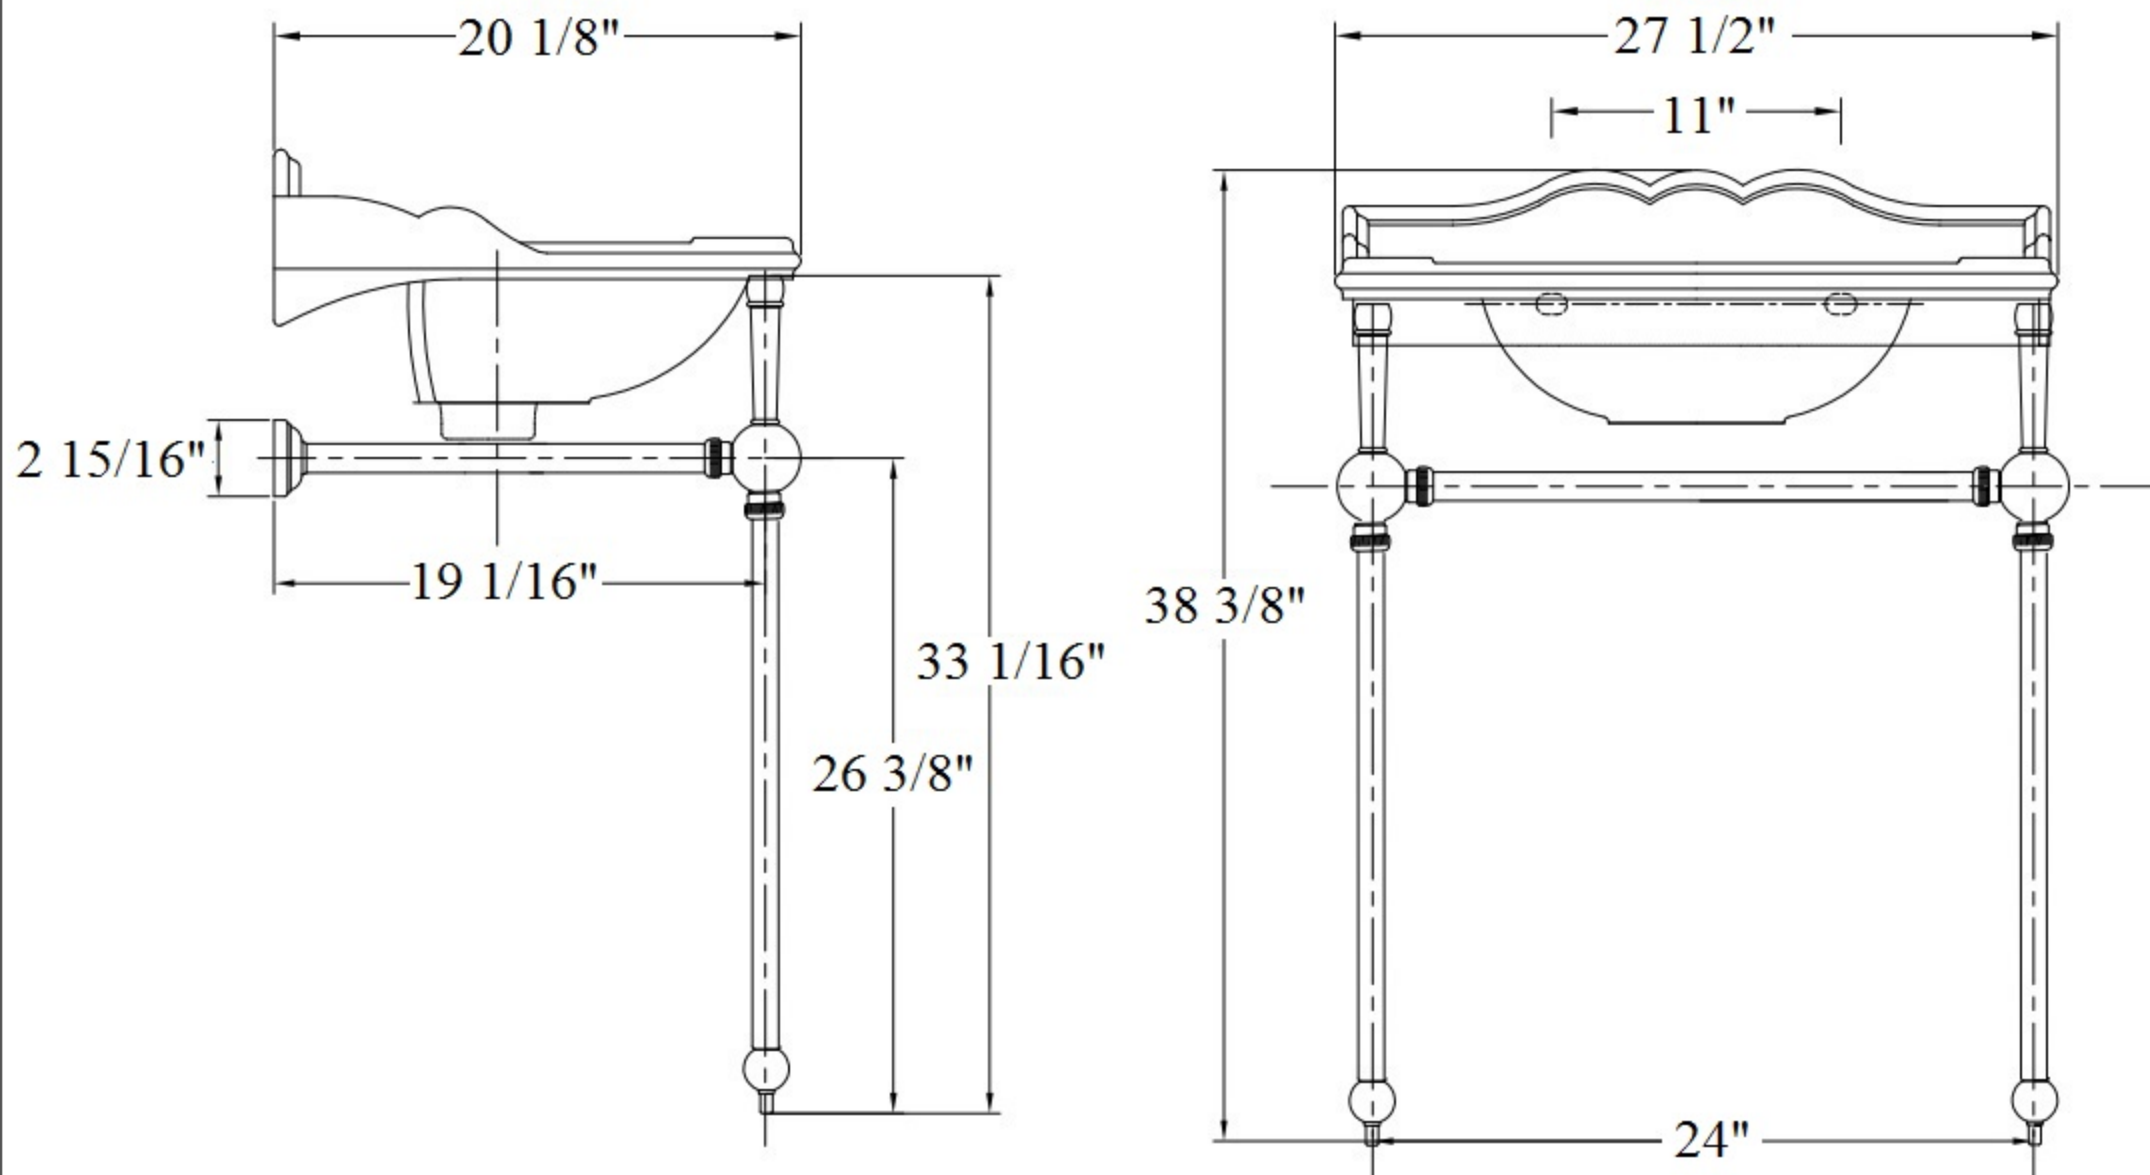

Part#

Description

| | |
|----|-----------------------------|
| 01 | Top Support |
| 02 | Support Column |
| 03 | Support Ball |
| 04 | Socket Connector |
| 05 | Sink Stand Leg |
| 06 | Finished Nut |
| 07 | Foot Sphere |
| 08 | Foot Tip |
| 10 | Finished Brass Tube 21 1/4" |
| 11 | Sink Stand Horizontal Post |
| 12 | Wall Escutcheon |
| 13 | Rubber O-Ring |
| 14 | Wall Mount Plate |
| 15 | Mounting Screw Kit |
| 16 | Rubber O-Ring |

Please follow example when ordering parts for Wash Stand

- To order part#03 – Support Ball
 - 990538xx
- Please substitute finish number needed in place of xx

Herbeau[®]
L'Art du Sanitaire depuis 1857

0324 - 'Empire' Metal Wash Stand with 0303 'Charleston' Sink

0324 - 'Empire' Metal Wash Stand

*P/N = PART NUMBER