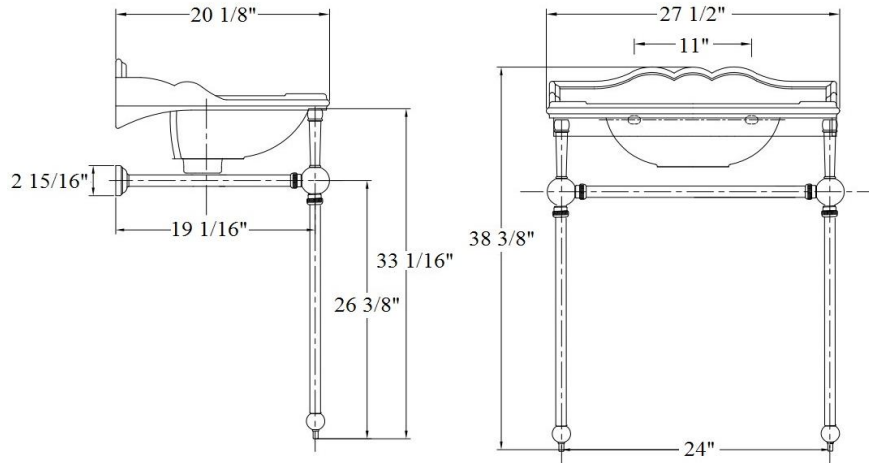

0324 – Metal Legs for ‘Charleston’ Wash Basin

Technical Information

- To be used with **(0303)** ‘Charleston’ Washbasin.
- Available finishes are French Weathered Brass **(47)**, Polished Chrome **(48)**, SoliBrass **(49)**, Lacquered Matte Black Nickel **(50)**, Old Gold **(52)**, Old Silver **(53)**, Polished Brass **(55)**, Polished Nickel **(56)**, Brushed Nickel **(57)**, Satin Nickel **(60)**, Antique Lacquered Copper **(67)**, Antique Lacquered Brass **(68)**, Weathered Brass **(70)**, Lacquered Polished Black Nickel **(71)** and Lacquered Polished Copper **(80)**.
- Please See Cleaning Instructions: <http://herbeau.com/CleaningAll.pdf> For Finish Care and Maintenance Information.

Part#

Description

01	Top Support
02	Support Column
03	Support Ball
04	Socket Connector
05	Sink Stand Leg
06	Finished Nut
07	Foot Sphere
08	Foot Tip
10	Finished Brass Tube 21 1/4"
11	Sink Stand Horizontal Post
12	Wall Escutcheon
13	Rubber O-Ring
14	Wall Mount Plate
15	Mounting Screw Kit
16	Rubber O-Ring

Please follow example when ordering parts for Wash Stand

- To order part#03 – Support Ball
  - 990538xx
- Please substitute finish number needed in place of xx

Herbeau®
L'Art du Sanitaire depuis 1857