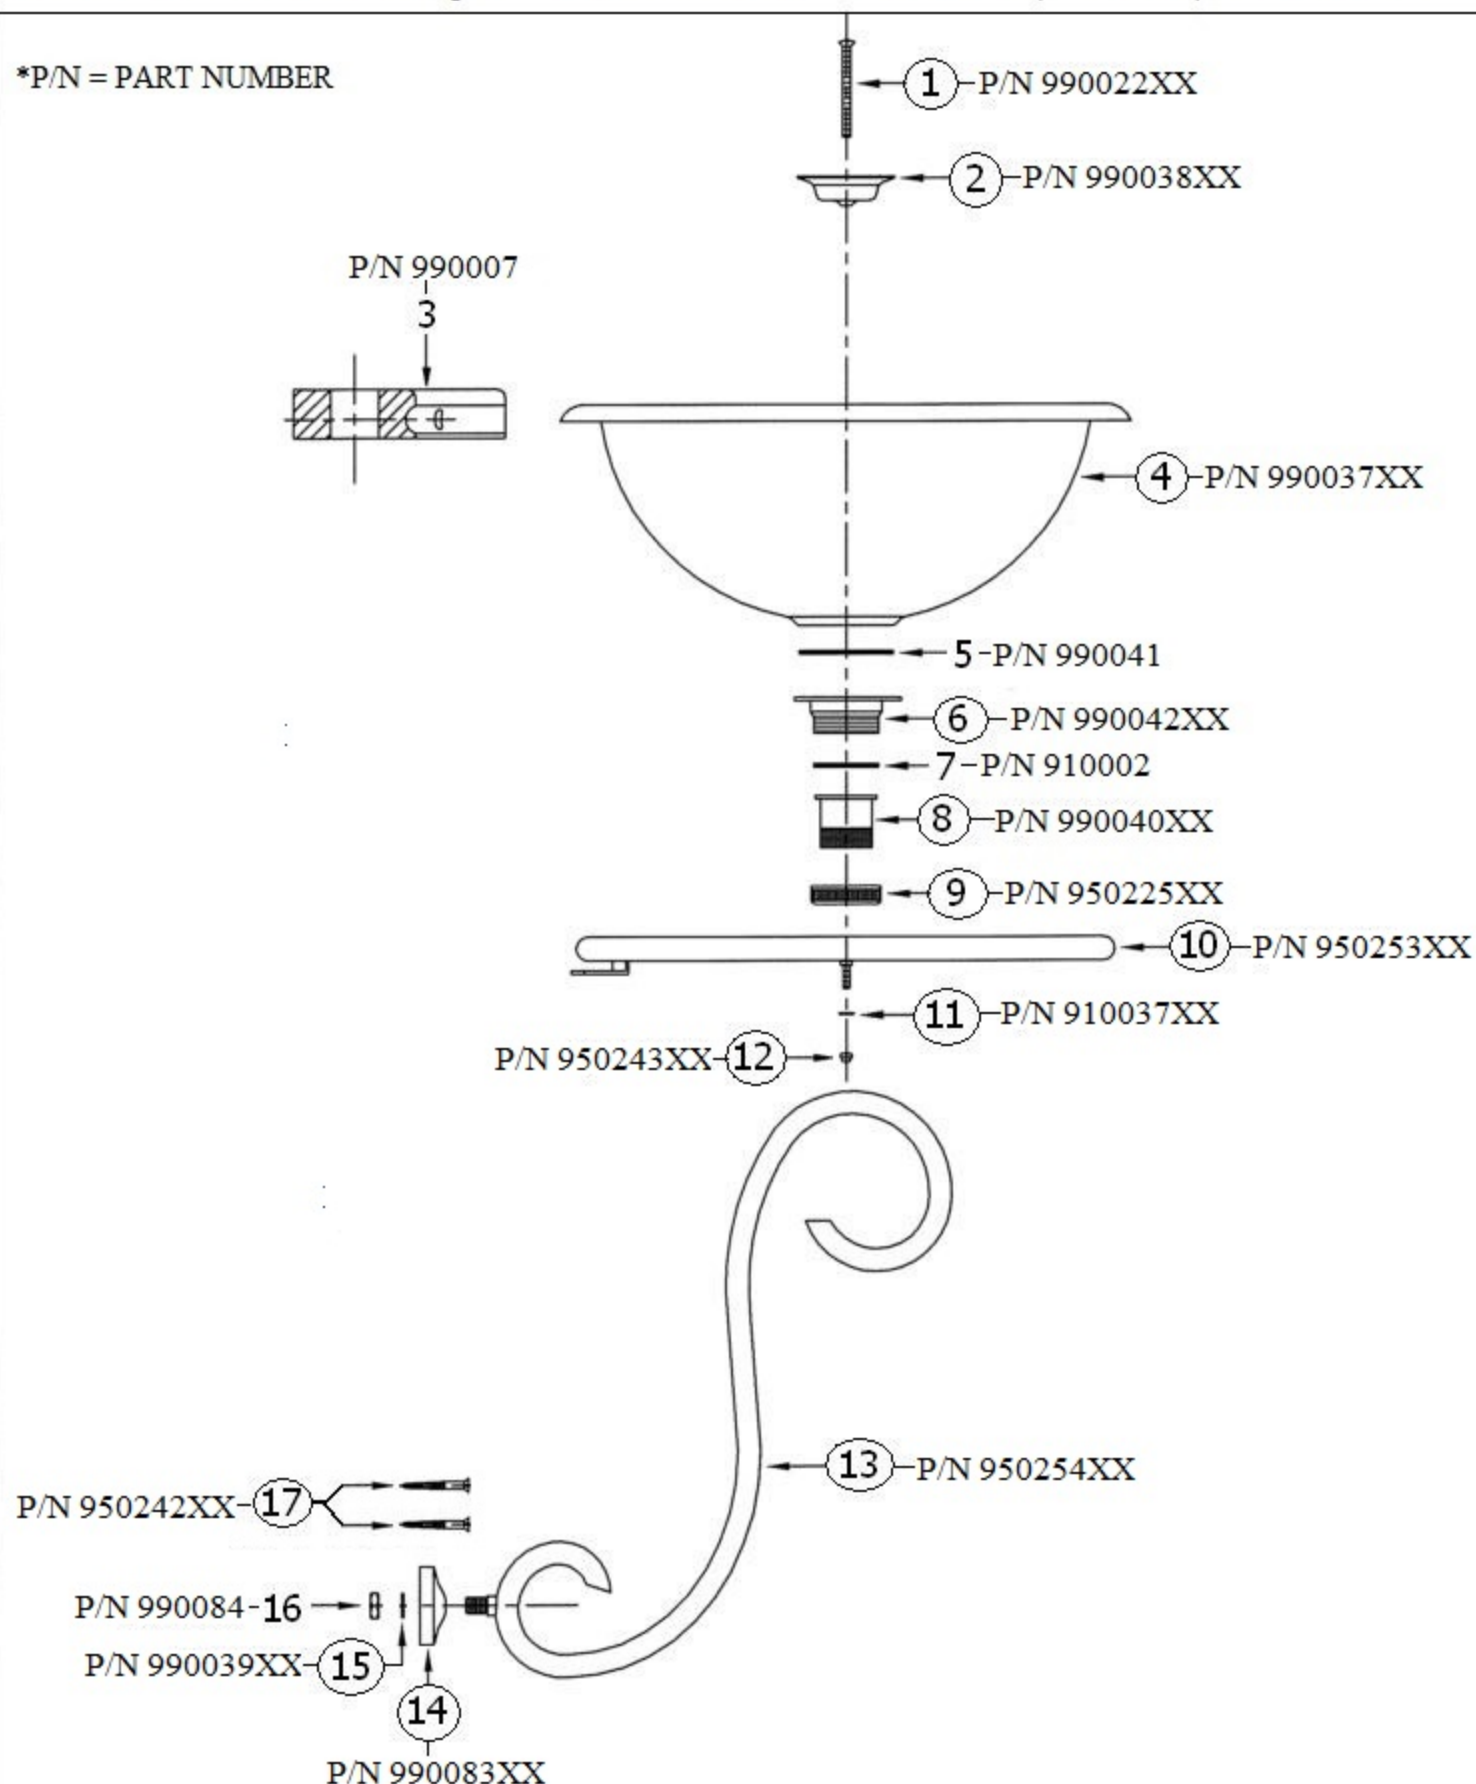

Technical Information

- Size: 13 3/4" W x 15 1/4" H x 16 1/2" D.
- Includes Azalee Grid Strainer (**2120**).
- Brass brackets, wooden shelf and bowl externally finished. Available finishes are French Weathered Brass (**47**), Polished Brass (**55**), Polished Nickel (**56**), Brushed Nickel (**57**), Satin Nickel (**60**) and Weathered Brass (**70**).
- Please See Cleaning Instructions: <http://herbeau.com/CleaningAll.pdf> For Finish Care and Maintenance Information.

Part#	Description
01	Finished Machine Screw
02	Finished Azalee Sink Trim
03	Wooden Support
04	Finished Arabesque Bowl
05	Rubber Gasket
06	Finished Drain Connection
07	Flat Rubber Washer
08	Finished Brass Drain Connection
09	Finished Brass Threaded Connection

Please follow example when ordering parts for 'Arabesque' Set

- To order part #14 – Wall Escutcheon For Arabesque
 - 990083xx
- Please substitute finish number needed in place of **xx**

Herbeau[®]
L'Art du Sanitaire depuis 1857

0214 - 'Arabesque' Set with Waste (2120) - 2017

0214 - 'Arabesque' Set with Waste (2120) - 2017

*P/N = PART NUMBER

○ = FINISHED PARTS
XX = TWO DIGIT FINISH CODE