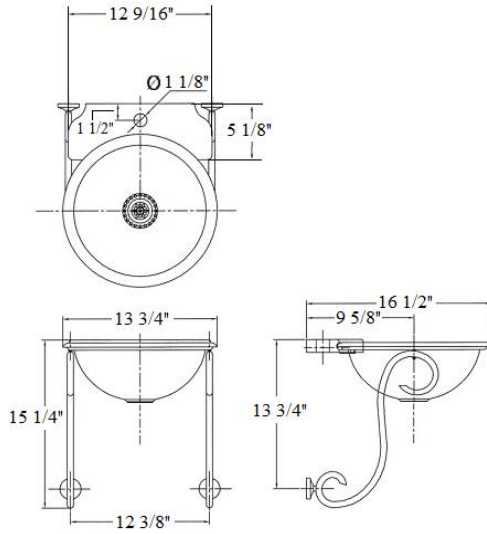

0214 - 'Arabesque' Set with Waste (2120)

Part#	Description
10	Washers
11	Finished Ring For 0214 Bowl
12	Finished Washer
13	Finished Nut
14	Finished 'S' Brackets For 0214
15	Finished Wall Escutcheon For Arabesque
16	Finished Brass Nut
17	Finished Screw

Technical Information

- Size: 13 3/4" W x 15 1/4" H x 16 1/2" D.
- Includes Azalee Grid Strainer (**2120**).
- Brass brackets, wooden shelf and bowl externally finished. Available finishes are French Weathered Brass (**47**), Polished Brass (**55**), Polished Nickel (**56**), Brushed Nickel (**57**), Satin Nickel (**60**) and Weathered Brass (**70**).
- Please See Cleaning Instructions: <http://herbeau.com/CleaningAll.pdf> For Finish Care and Maintenance Information.

Part#	Description
01	Finished Machine Screw
02	Finished Azalee Sink Trim
03	Wooden Support
04	Finished Arabesque Bowl
05	Rubber Gasket
06	Finished Drain Connection
07	Flat Rubber Washer
08	Finished Brass Drain Connection
09	Finished Brass Threaded Connection

0214 - 'Arabesque' Set with Waste (2120) - 2017

0214 - 'Arabesque' Set with Waste (2120) - 2017

*P/N = PART NUMBER

○ = FINISHED PARTS
XX = TWO DIGIT FINISH CODE