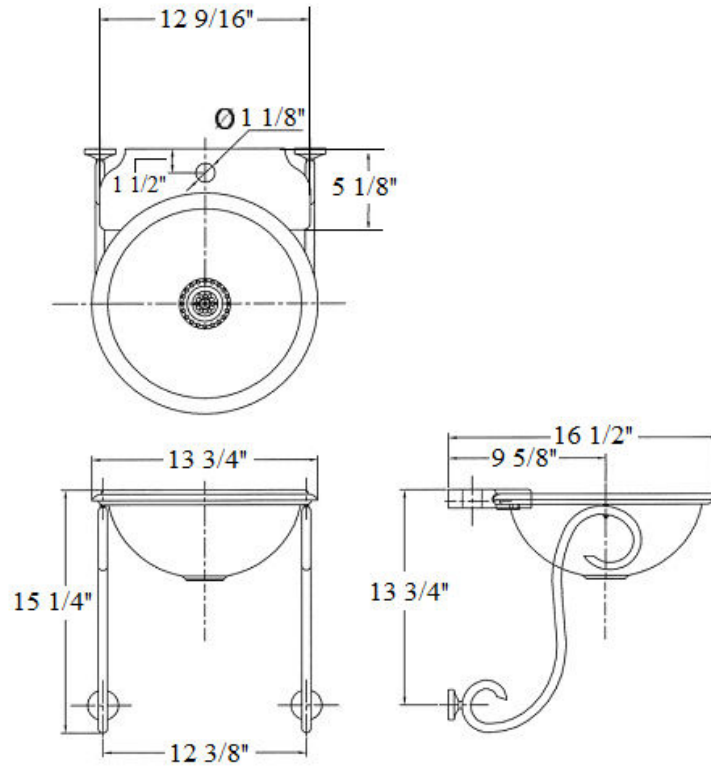

Technical Information

- Size: 13 3/4" W x 15 1/4" H x 16 1/2" D.
- Includes Azalee Grid Strainer (**2120**).
- Brass brackets, wooden shelf and bowl externally finished. Available finishes are French Weathered Brass (**47**), Polished Brass (**55**), Polished Nickel (**56**), Brushed Nickel (**57**), Satin Nickel (**60**) and Weathered Brass (**70**).
- Please See Cleaning Instructions: <http://herbeau.com/CleaningAll.pdf> For Finish Care and Maintenance Information.

Part#	Description
01	Finished Machine Screw
02	Finished Azalee Sink Trim
03	Wooden Support
04	Finished Arabesque Bowl
05	Rubber Gasket
06	Finished Drain Connection
07	Flat Rubber Washer
08	Finished Brass Drain Connection
09	Finished Brass Threaded Connection

Please follow example when ordering parts for 'Arabesque' Set

- To order part #14 – Wall Escutcheon For Arabesque
 - 990083xx
- Please substitute finish number needed in place of **xx**

Herbeau[®]
L'Art du Sanitaire depuis 1857

0214 - 'Arabesque' Set with Waste (2120) - 2017

0214 - 'Arabesque' Set with Waste (2120) - 2017

*P/N = PART NUMBER

○ = FINISHED PARTS
XX = TWO DIGIT FINISH CODE