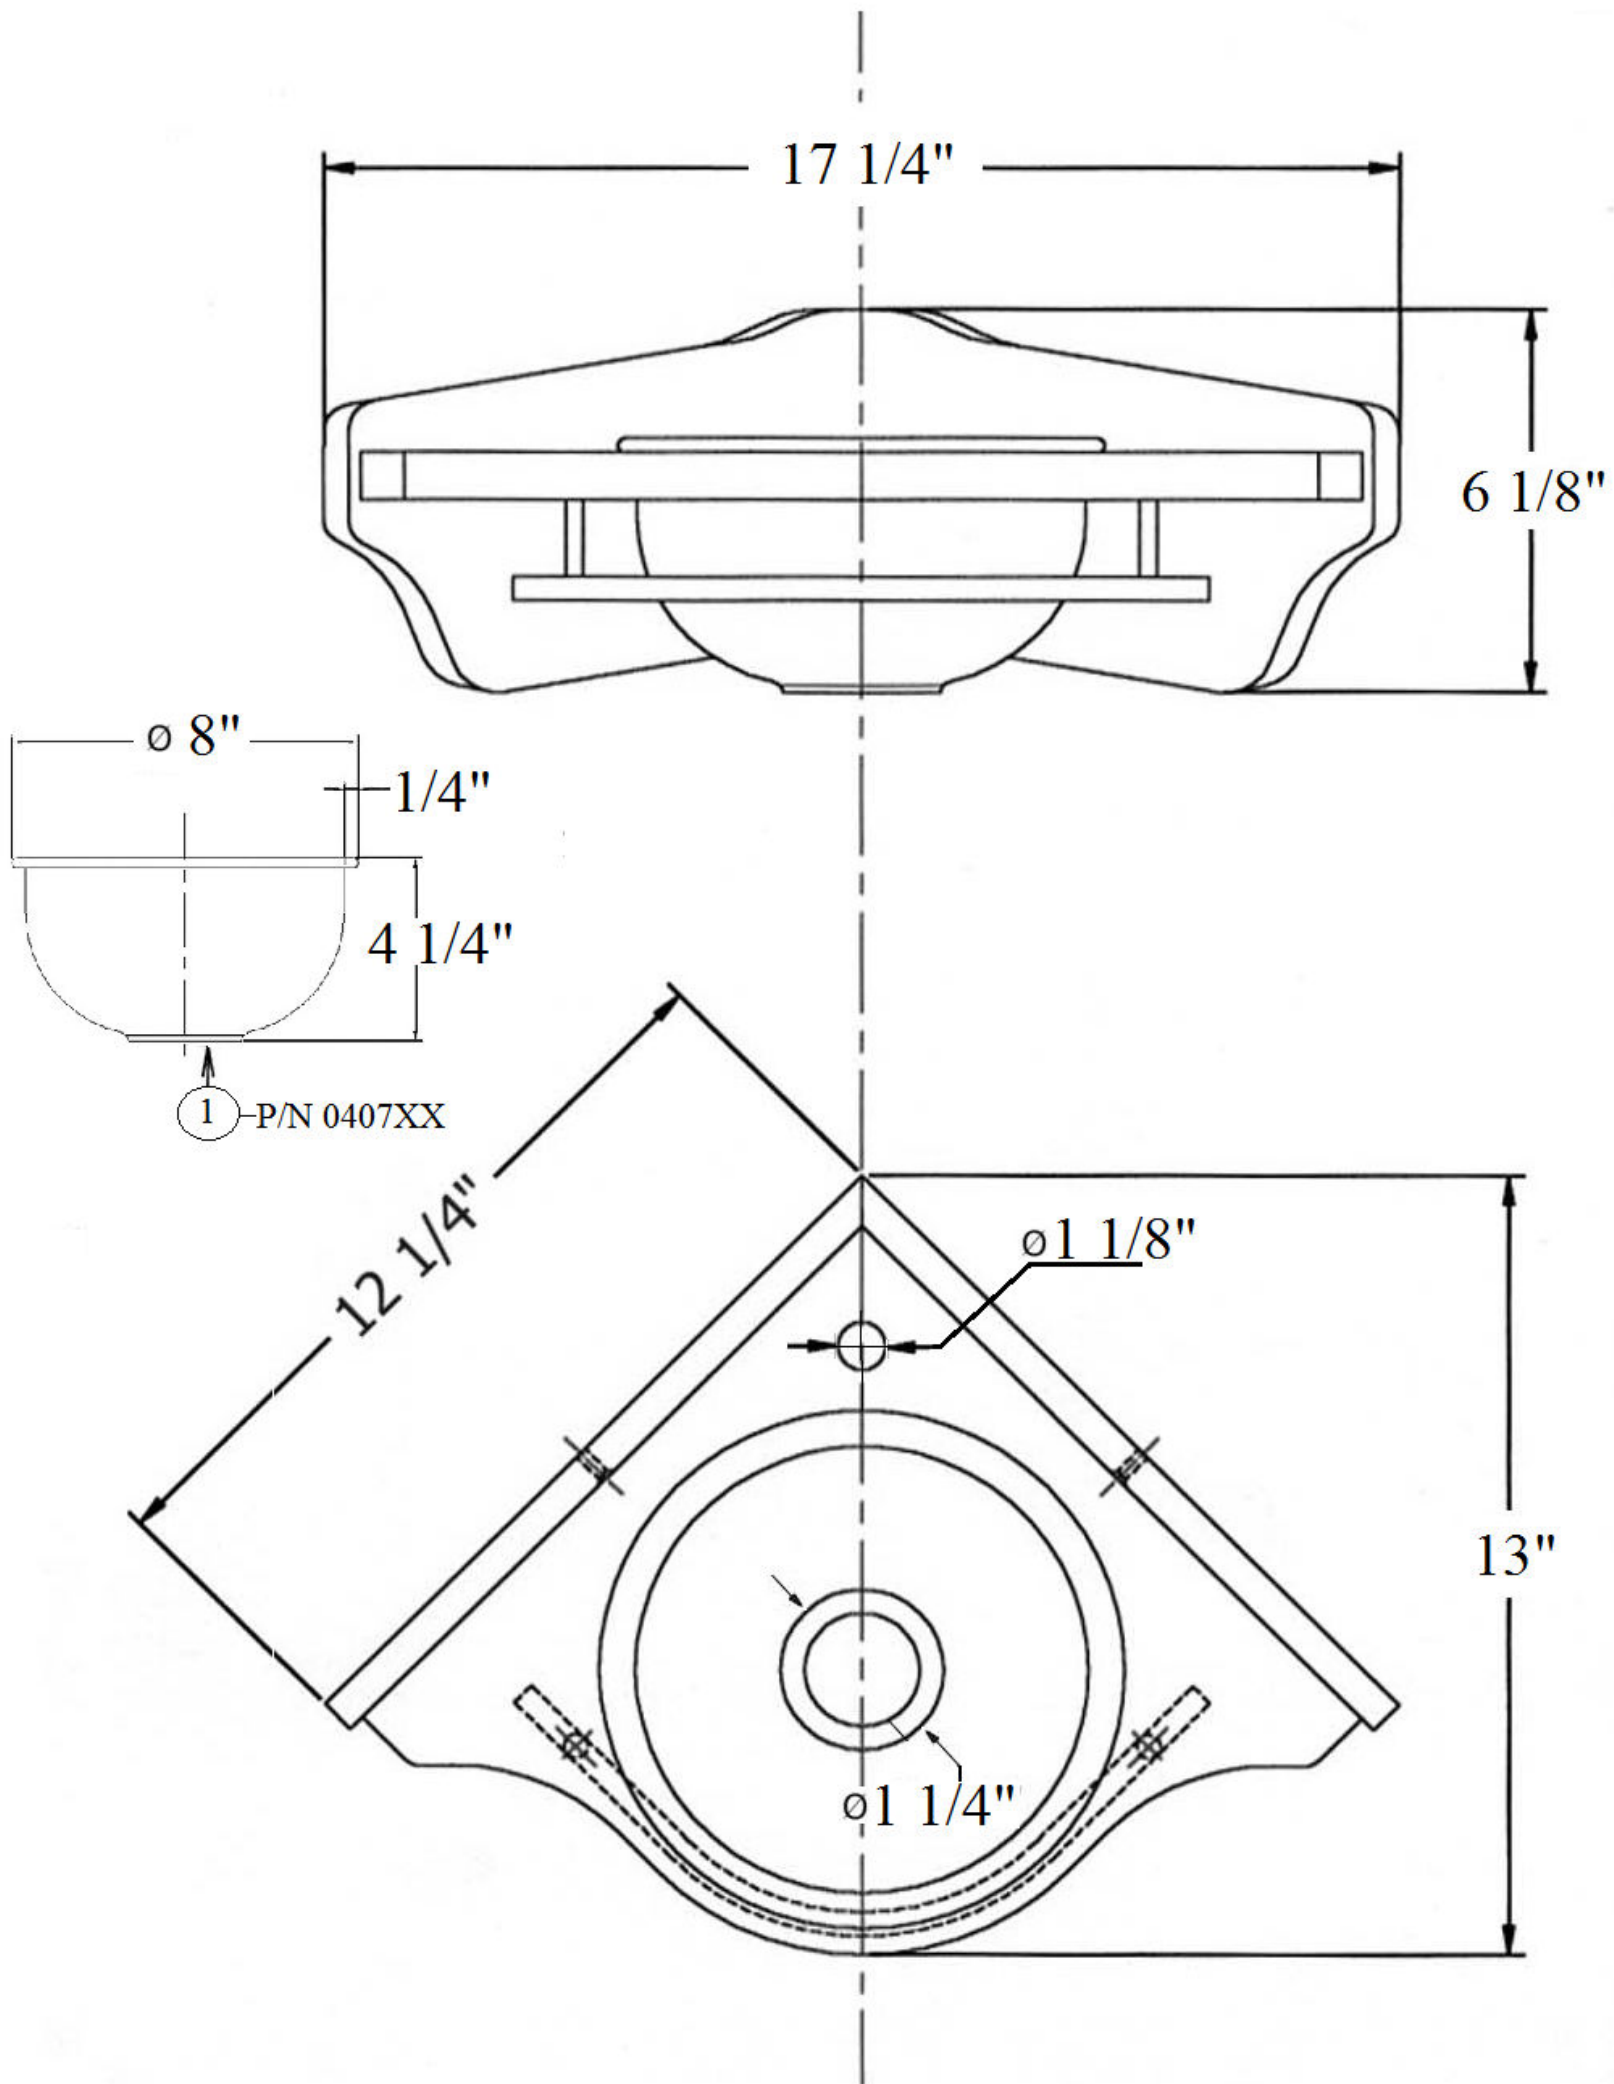

0211 – ‘Rince Doigts’ Set with Wooden Support, Bowl and Brass Ring

	Part #	Description
	01	Bowl
<p><u>Technical Information</u></p> <ul style="list-style-type: none"> • Specify (2120), (2121) and (2122) to complete Waste Assembly. • Metal Bowl available in French Weathered Brass (47), Polished Brass (55), Polished Nickel (56), Brushed Nickel (57), Satin Nickel (60) and Weathered Brass (70). • White Bowl available in Moustier Polychrome (01), Moustier Bleu (02), Moustier Rose (03), Vieux Rouen (04), Sceau Rose (05), Sceau Bleu (06), Berain Rose (07), Berain Vert (08), Berain Bleu (09), Romantique (10), Rouen Marly (11), White (20) and Avesnes (21). • Please See Cleaning Instructions: http://herbeau.com/CleaningAll.pdf For Finish Care and Maintenance Information. 		
<p><u>Please follow example when ordering parts for Rince Doigts</u></p> <ul style="list-style-type: none"> • To order part#01 – Bowl <ul style="list-style-type: none"> ○ <u>0407xx</u> • Please substitute finish number needed in place of <u>xx</u> 		 <h1 style="margin: 0;">Herbeau®</h1> <p style="font-size: small; margin: 0;">L'Art du Sanitaire depuis 1857</p>

0211 - 'Rince Doigts' Set With Wooden Support, Bowl and Brass Ring

*P/N = PART NUMBER

0211 - 'Rince Doigts' Set With Wooden Support, Bowl and Brass Ring

*P/N = PART NUMBER