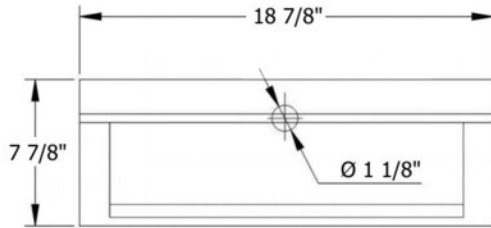

# 0420 - 'Vigneron' Fireclay Vanity Top Basin

Note: Overflow (4070 & 4071) not shown

\*Due to the nature of fireclay, variations of up to 1/4" can occur in size. Cabinet & Countertop should be cut to actual sinks's measurements.