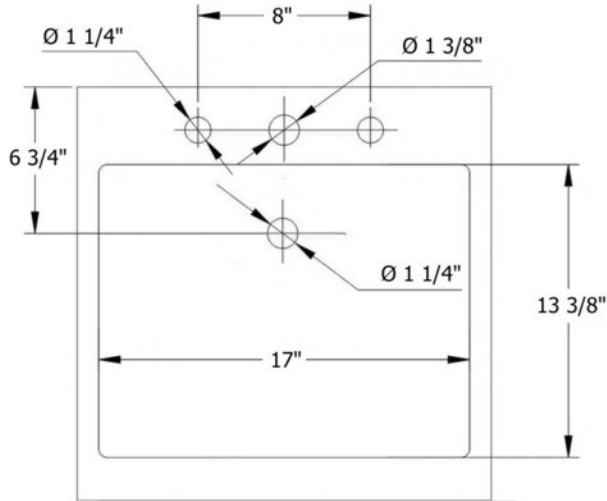

# 0420 - 'Vigneron' Fireclay Vanity Top Basin

Note: Overflow (4070 & 4071) not shown

\*Due to the nature of fireclay, variations of up to 1/4" can occur in size. Cabinet & Countertop should be cut to actual sinks's measurements.