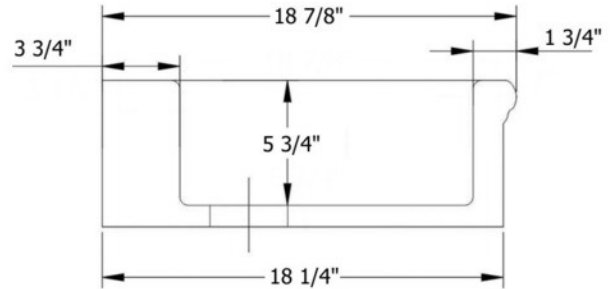

# 0420 - 'Vigneron' Fireclay Vanity Top Basin

Note: Overflow (4070 & 4071) not shown

\*Due to the nature of fireclay, variations of up to 1/4" can occur in size. Cabinet & Countertop should be cut to actual sinks's measurements.