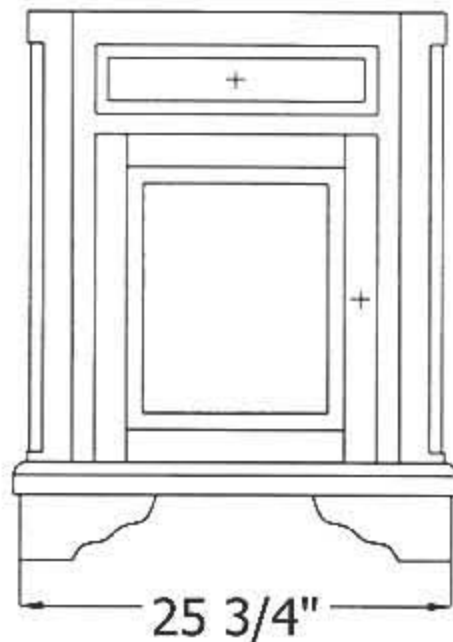

# 5805 – ‘Celine’ Wooden Cabinet

To be used with 'Charleston' Washbasin (0303)

Front View

Side View

Part #

Description

## Technical Information

- Wooden stand only.
- Solid ash wood.
- For use with Charleston Washbasin(0303 not included).
- Available as Stained (**63**) or Unstained (**99**).

**Herbeau**<sup>®</sup>  
L'Art du Sanitaire depuis 1857

# 5805 - 'Celine' Wooden Cabinet

To be used with 'Charleston' Washbasin (0303)

Front View

Side View