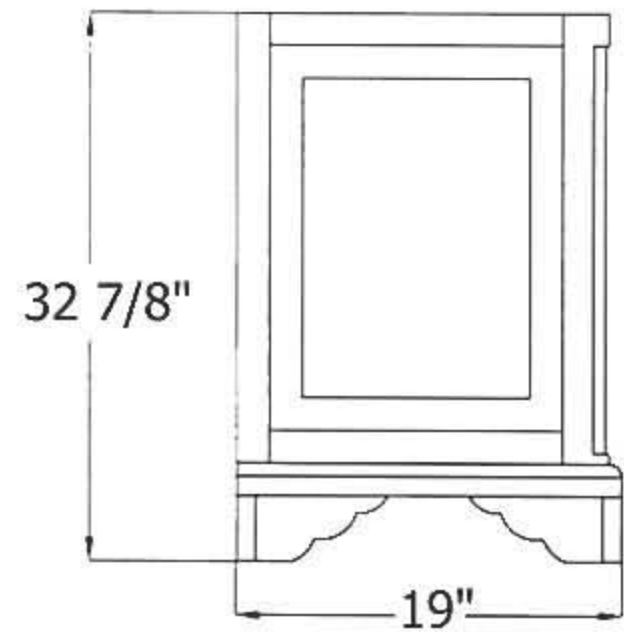

5805 - 'Celine' Wooden Cabinet

To be used with 'Charleston' Washbasin (0303)

Side View