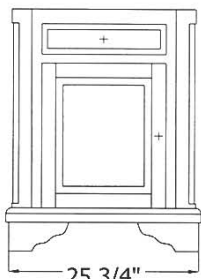

# 5805 – ‘Celine’ Wooden Cabinet

To be used with 'Charleston' Washbasin (0303)

Front View

Side View

Part #

Description

# 5805 - 'Celine' Wooden Cabinet

To be used with 'Charleston' Washbasin (0303)

Front View

Side View