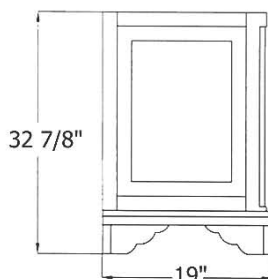

# 5805 – ‘Celine’ Wooden Cabinet

To be used with 'Charleston' Washbasin (0303)

Front View

Side View

Part #

Description

# 5805 - 'Celine' Wooden Cabinet

To be used with 'Charleston' Washbasin (0303)

Front View

Side View