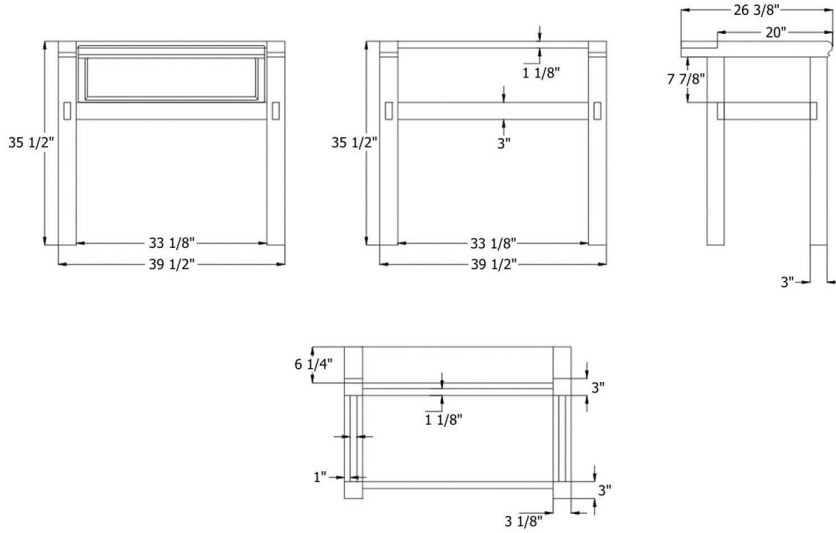

5702 – Wooden Stand for Double Farmhouse Sink (4613, 4615)

Part #

Description

Technical Information

- Wooden stand only.
- For use with (“4613”) or (“4615”) Fireclay Double Farmhouse Sinks.
- 6 1/4” diameter back counter for faucet installation.
- Available as Stained (63) or Unstained (99).

Herbeau[®]
L'Art du Sanitaire depuis 1857

5702 - Wooden Stand for Double Farmhouse Sink (4613, 4615)