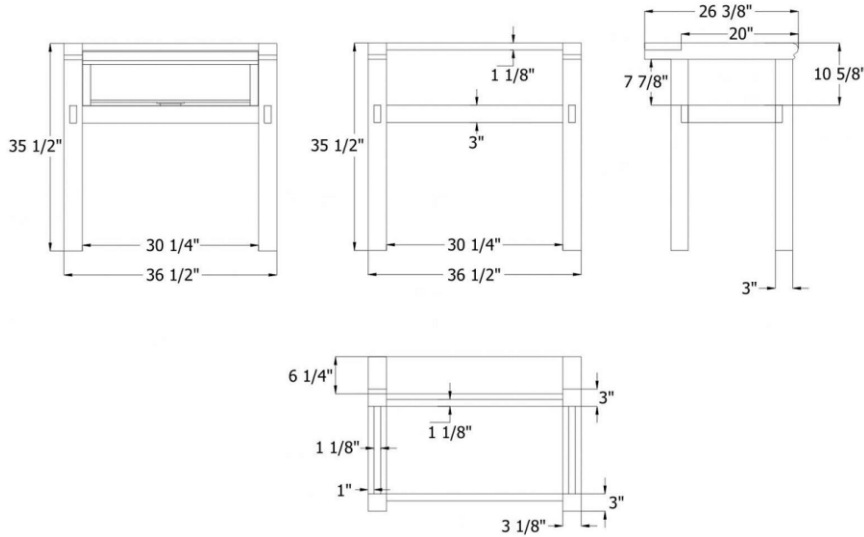

5701 – Wooden Stand for Farmhouse Sink (4603, 4614)

Part #

Description

Technical Information

- Wooden stand only.
- For use with (“4603”) or (“4614”) Fireclay Farmhouse Sinks.
- 6 ¼” diameter back counter for faucet installation.
- Available as Stained (**63**) or Unstained (**99**).

Herbeau[®]
L'Art du Sanitaire depuis 1857

5701 - Wooden Stand for Farmhouse Sink (4603, 4614)