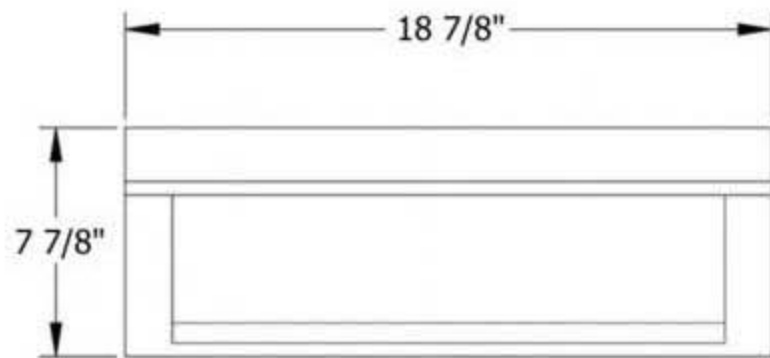

4623 – “Petite Luberon” Fireclay Farmhouse Sink

Technical Information

- Please order 3 ½” Basket Strainer (**4511**) or if garbage disposal is used, order Flange (**4513**) and Stopper (**4514**).
- Sides of sink are glazed so sink can be mounted above counter.
- Specify 1, 2 or 3 hole. (Standard is no holes).
- All hand paint patterns are available on White and French Ivory backgrounds.
- Available in Moustier Polychrome (**01**), Moustier Bleu (**02**), Moustier Rose (**03**), Vieux Rouen (**04**), Sceau Rose (**05**), Sceau Bleu (**06**), Berain Rose (**07**), Berain Vert (**08**), Berain Bleu (**09**), Romantique (**10**), Rouen Marly (**11**), White (**20**), Avesnes (**21**) and French Ivory (**30**).
- Please See Cleaning Instructions: <http://herbeau.com/FireclayCleaning.pdf> For Finish Care and Maintenance Information.

Herbeau®
L'Art du Sanitaire depuis 1857

4623 - 'Luberon' Fireclay Farmhouse Sink

Note: Due to the nature of Fireclay, variations of up to 1/4" in size can occur. Cabinets and/or countertops should be cut to actual sink measurements after sink is on site.