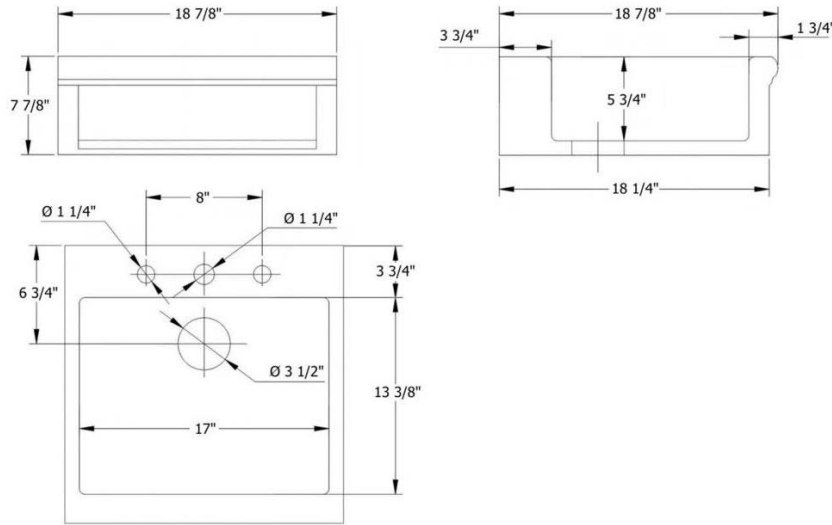

4623 – “Petite Luberon” Fireclay Farmhouse Sink

Technical Information

- Please order 3 ½” Basket Strainer (**4511**) or if garbage disposal is used, order Flange (**4513**) and Stopper (**4514**).
- Sides of sink are glazed so sink can be mounted above counter.
- Specify 1, 2 or 3 hole. (Standard is no holes).
- All hand paint patterns are available on White and French Ivory backgrounds.
- Available in Moustier Polychrome (**01**), Moustier Bleu (**02**), Moustier Rose (**03**), Vieux Rouen (**04**), Sceau Rose (**05**), Sceau Bleu (**06**), Berain Rose (**07**), Berain Vert (**08**), Berain Bleu (**09**), Romantique (**10**), Rouen Marly (**11**), White (**20**), Avesnes (**21**) and French Ivory (**30**).
- Please See Cleaning Instructions: <http://herbeau.com/FireclayCleaning.pdf> For Finish Care and Maintenance Information.

Herbeau®
L'Art du Sanitaire depuis 1857

4623 - 'Luberon' Fireclay Farmhouse Sink

Note: Due to the nature of Fireclay, variations of up to 1/4" in size can occur. Cabinets and/or countertops should be cut to actual sink measurements after sink is on site.