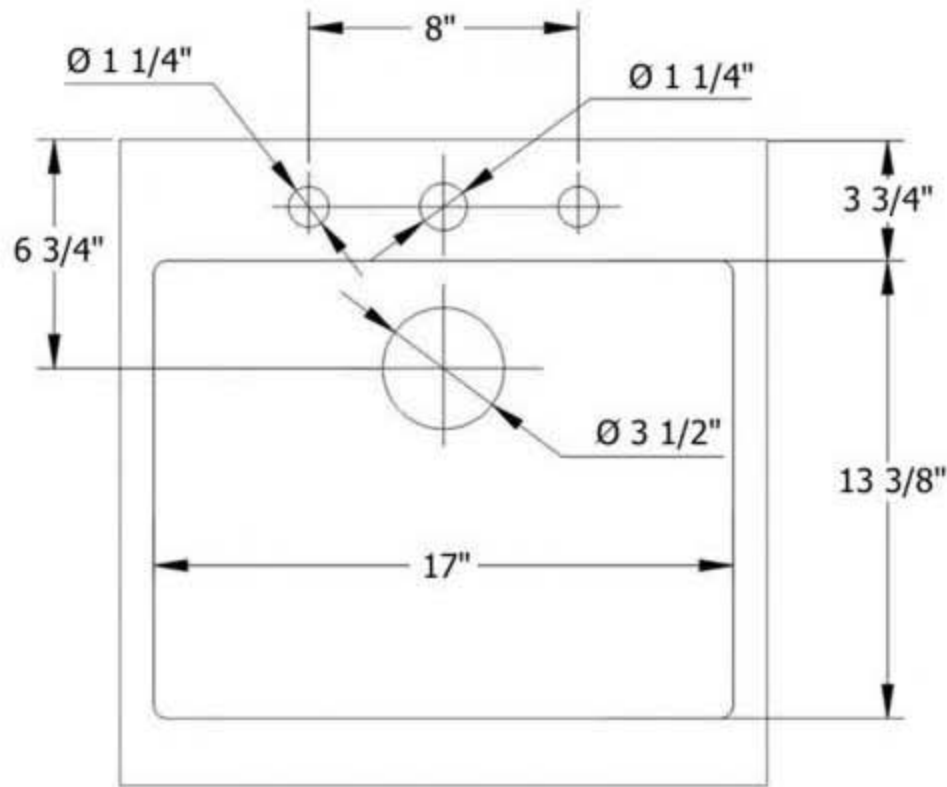

4623 – “Petite Luberon” Fireclay Farmhouse Sink

Technical Information

- Please order 3 ½” Basket Strainer (**4511**) or if garbage disposal is used, order Flange (**4513**) and Stopper (**4514**).
- Sides of sink are glazed so sink can be mounted above counter.
- Specify 1, 2 or 3 hole. (Standard is no holes).
- All hand paint patterns are available on White and French Ivory backgrounds.
- Available in Moustier Polychrome (**01**), Moustier Bleu (**02**), Moustier Rose (**03**), Vieux Rouen (**04**), Sceau Rose (**05**), Sceau Bleu (**06**), Berain Rose (**07**), Berain Vert (**08**), Berain Bleu (**09**), Romantique (**10**), Rouen Marly (**11**), White (**20**), Avesnes (**21**) and French Ivory (**30**).
- Please See Cleaning Instructions: <http://herbeau.com/FireclayCleaning.pdf> For Finish Care and Maintenance Information.

Herbeau®
L'Art du Sanitaire depuis 1857

4623 - 'Luberon' Fireclay Farmhouse Sink

Note: Due to the nature of Fireclay, variations of up to 1/4" in size can occur. Cabinets and/or countertops should be cut to actual sink measurements after sink is on site.