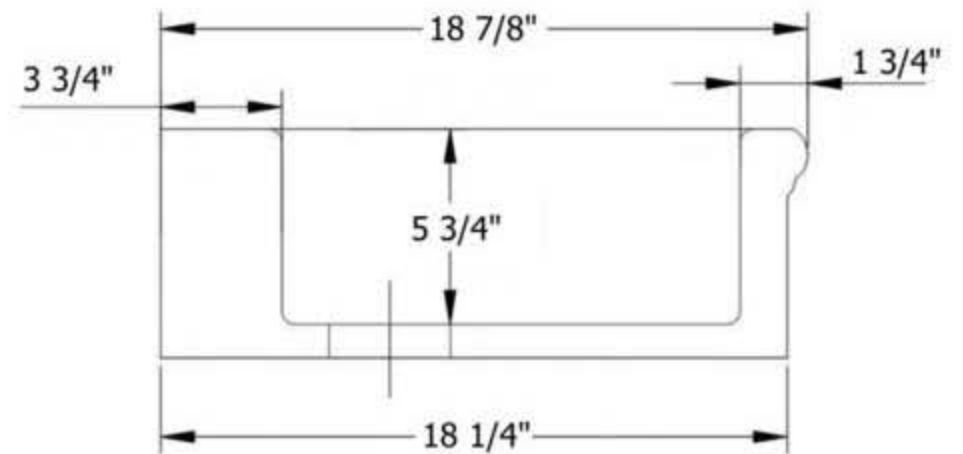

4623 – “Petite Luberon” Fireclay Farmhouse Sink

Technical Information

- Please order 3 ½” Basket Strainer (**4511**) or if garbage disposal is used, order Flange (**4513**) and Stopper (**4514**).
- Sides of sink are glazed so sink can be mounted above counter.
- Specify 1, 2 or 3 hole. (Standard is no holes).
- All hand paint patterns are available on White and French Ivory backgrounds.
- Available in Moustier Polychrome (**01**), Moustier Bleu (**02**), Moustier Rose (**03**), Vieux Rouen (**04**), Sceau Rose (**05**), Sceau Bleu (**06**), Berain Rose (**07**), Berain Vert (**08**), Berain Bleu (**09**), Romantique (**10**), Rouen Marly (**11**), White (**20**), Avesnes (**21**) and French Ivory (**30**).
- Please See Cleaning Instructions: <http://herbeau.com/FireclayCleaning.pdf> For Finish Care and Maintenance Information.

Herbeau®
L'Art du Sanitaire depuis 1857

4623 - 'Luberon' Fireclay Farmhouse Sink

Note: Due to the nature of Fireclay, variations of up to 1/4" in size can occur. Cabinets and/or countertops should be cut to actual sink measurements after sink is on site.