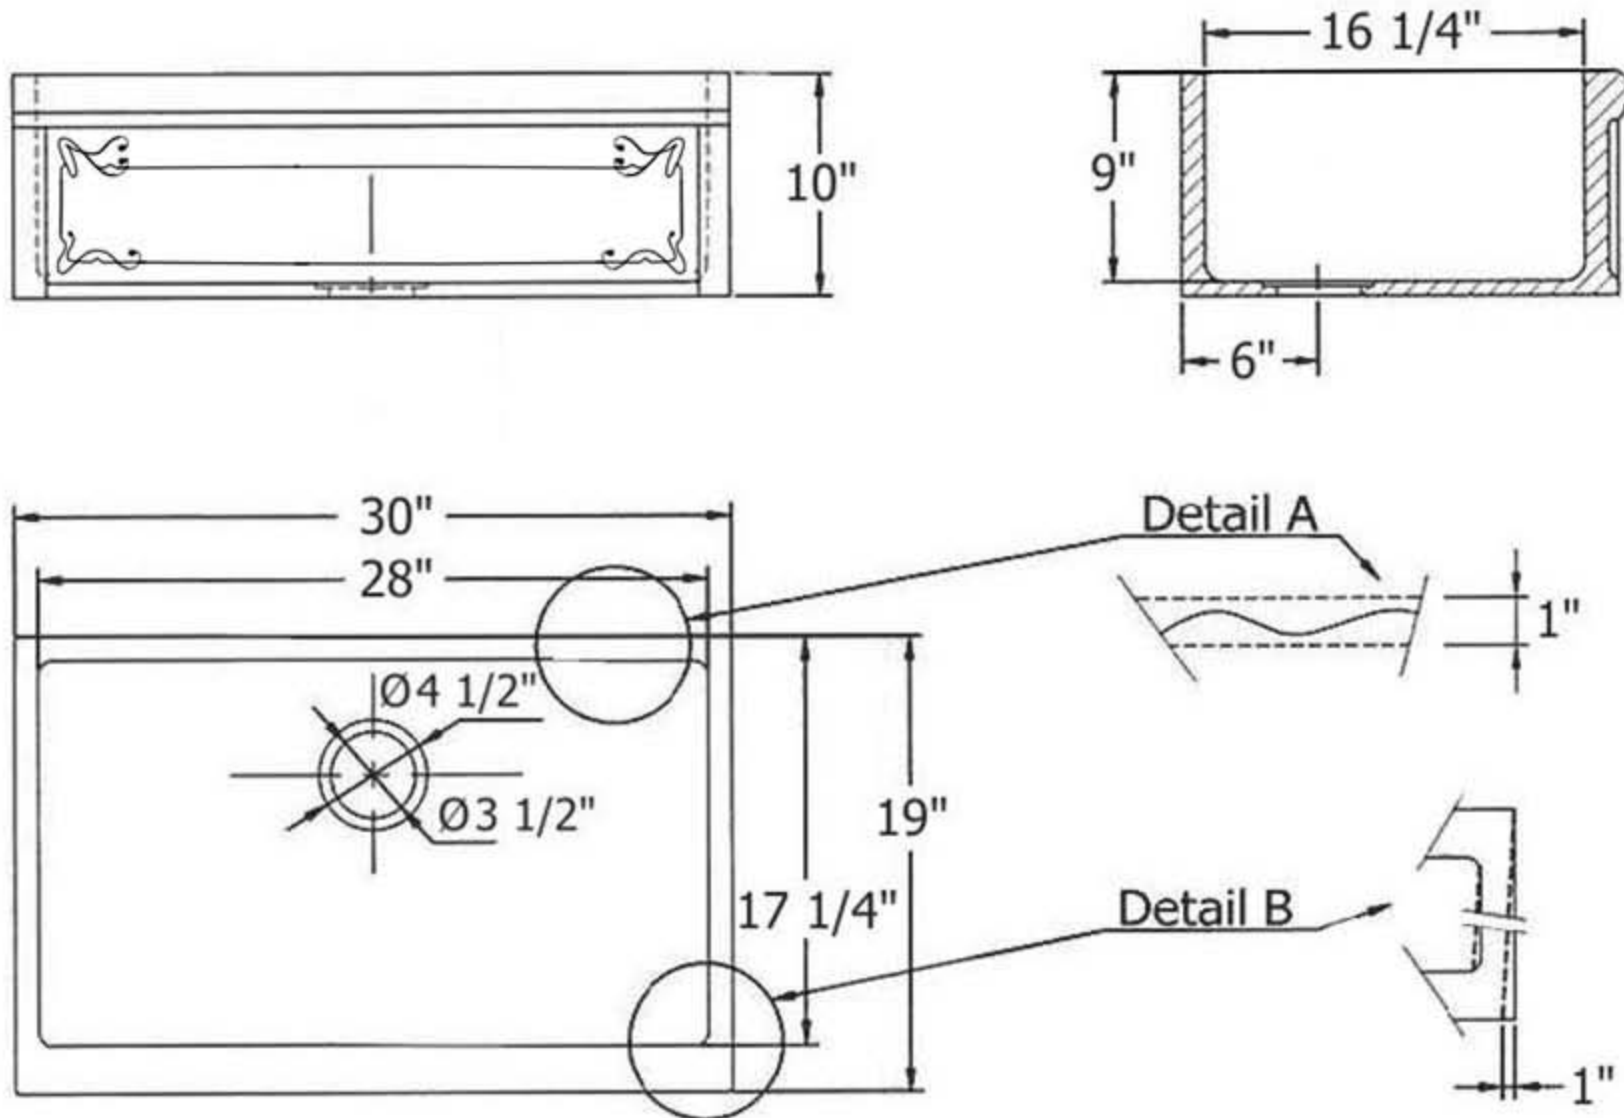

# 4614 – Art Nouveau Fireclay Farmhouse Sink

	Part #	Description
<p style="text-align: center;"><u>Technical Information</u></p> <ul style="list-style-type: none"> <li>• Art Nouveau relief on apron front.</li> <li>• Please order 3 ½” Basket Strainer (<b>4511</b>) or if garbage disposal is used, order Flange (<b>4513</b>) and Stopper (<b>4514</b>).</li> <li>• Sides of sink are mostly unglazed but are glazed approximately 1 ½” in so sink can be partially bumped out.</li> <li>• Available in White (<b>20</b>) and French Ivory (<b>30</b>).</li> <li>• Please See Cleaning Instructions: <a href="http://herbeau.com/FireclayCleaning.pdf">http://herbeau.com/FireclayCleaning.pdf</a> For Finish Care and Maintenance Information.</li> </ul>		
	 <b>Herbeau</b> ® <small>L'Art du Sanitaire depuis 1857</small>	

# 4614 - Art Nouveau Fireclay Farmhouse Sink

Note: Due to the nature of Fireclay, variations of up to 1/4" in size can occur. Cabinets and/or countertops should be cut to actual sink measurements after sink is on site.