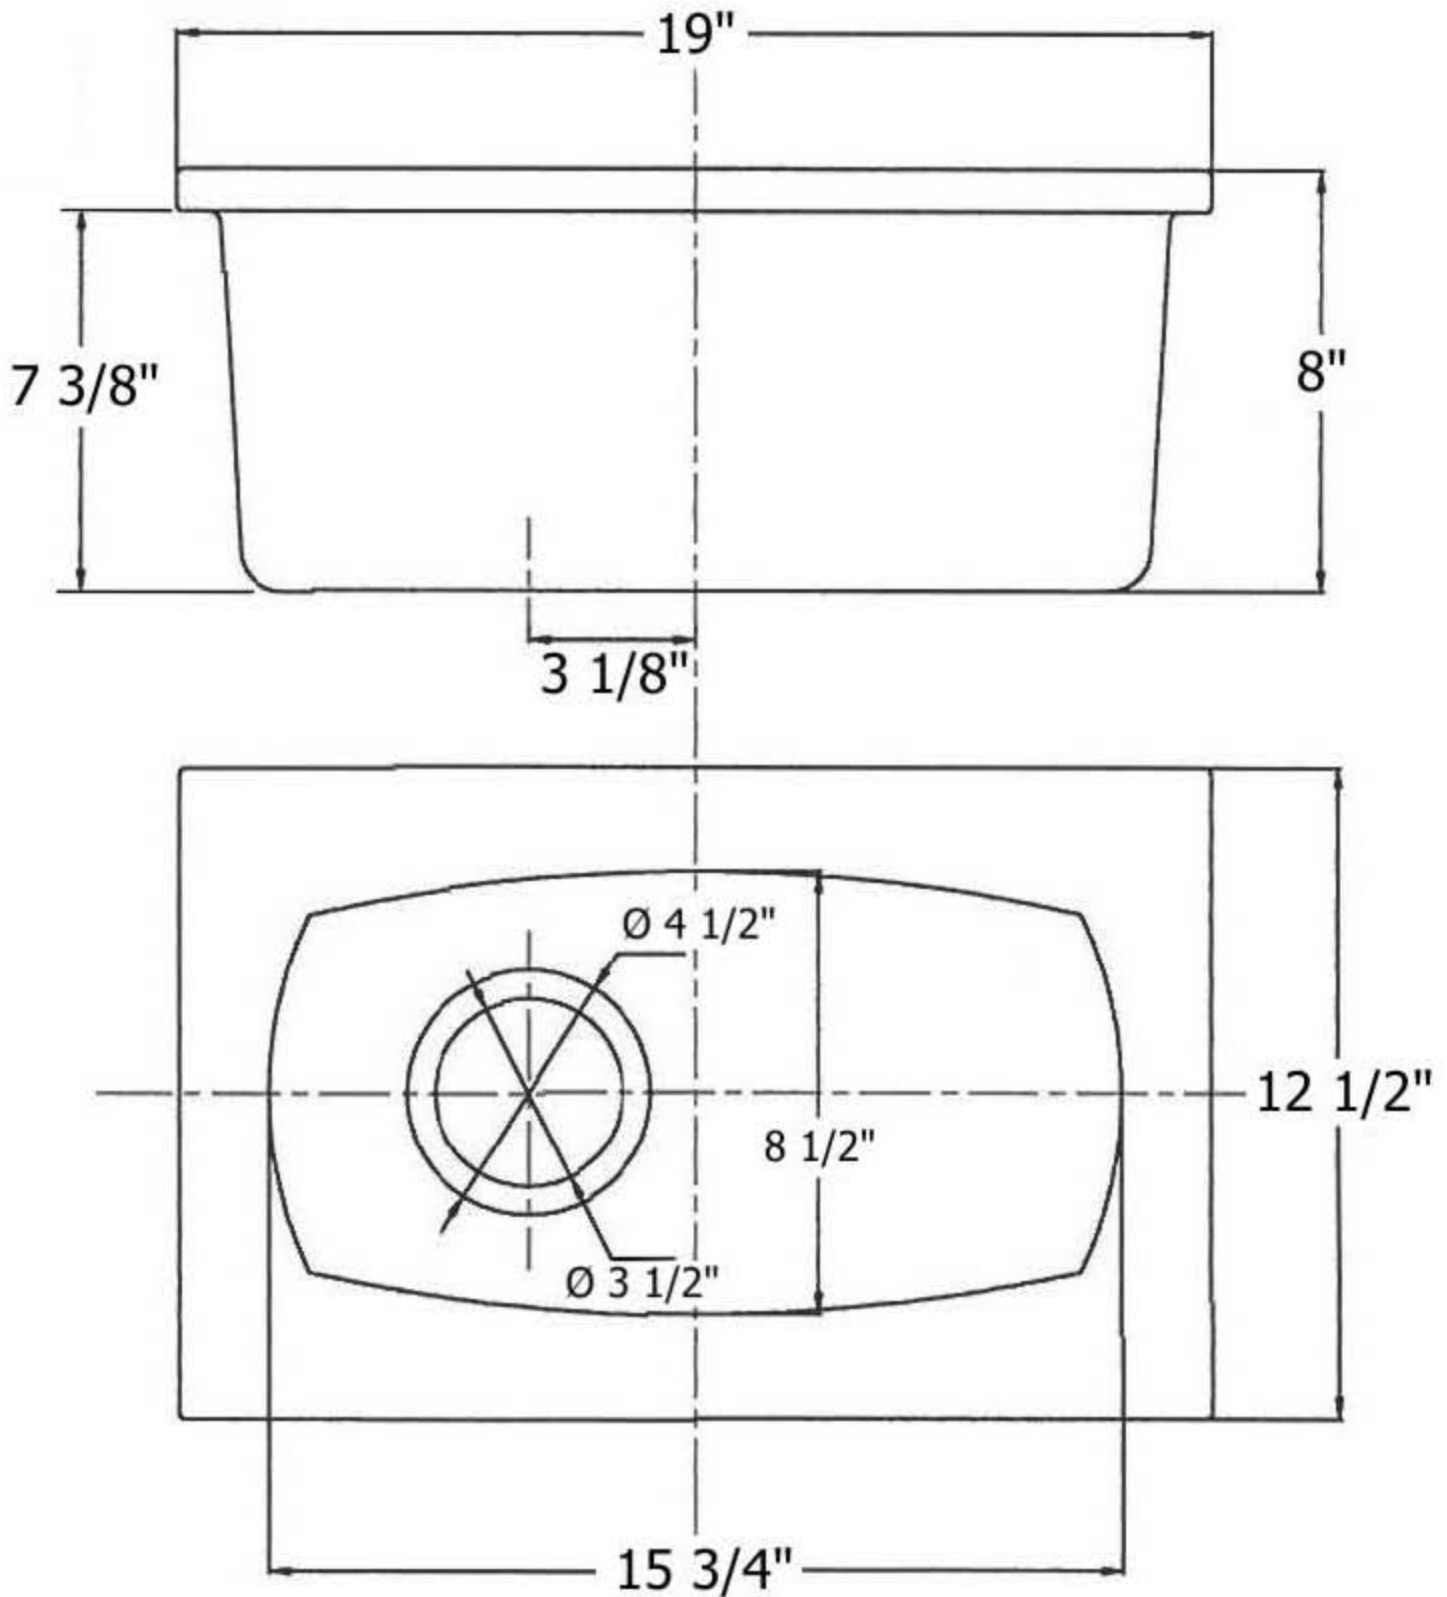

4610 – Fireclay Drop-In / Undermount Sink

Technical Information

- Please order 3 1/2" Basket Strainer (**4511**) or if garbage disposal is used, order Flange (**4513**) and Stopper (**4514**).
- Available in White(**20**), and French Ivory(**30**).
- Please See Cleaning Instructions: <http://herbeau.com/FireclayCleaning.pdf> For Finish Care and Maintenance Information.

Part #

Description

Herbeau[®]
L'Art du Sanitaire depuis 1857

4610 - Fireclay Drop-In / Undermount Sink

*Due to the nature of fireclay, variations of up to 1/4" can occur in size. Cabinet & Countertop should be cut to actual sink's measurements. Approx. Cut-out size is 17 1/4" x 9 1/4".