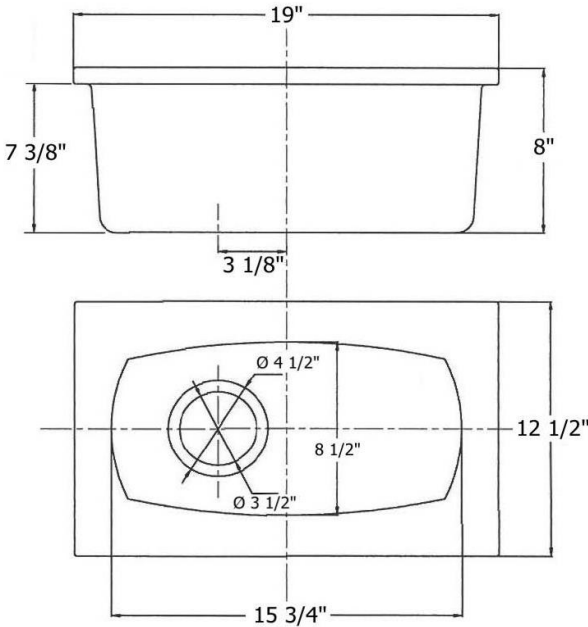

4610 – Fireclay Drop-In / Undermount Sink

Part #

Description

Technical Information

- Please Order 3 ½” Basket Strainer(4511) or if Garbage Disposal is Used, Order Flange(4513) and Stopper(4514).
- Available in White(20), and French Ivory(30).
- Please See Cleaning Instructions:
<http://herbeau.com/FireclayCleaning.pdf> for Finish Care & Maintenance Information.

Herbeau[®]
 L'Art du Sanitaire depuis 1857

4610 - Fireclay Drop-In / Undermount Sink

*Due to the nature of fireclay, variations of up to 1/4" can occur in size. Cabinet & Countertop should be cut to actual sink's measurements. Approx. Cut-out size is 17 1/4" x 9 1/4".