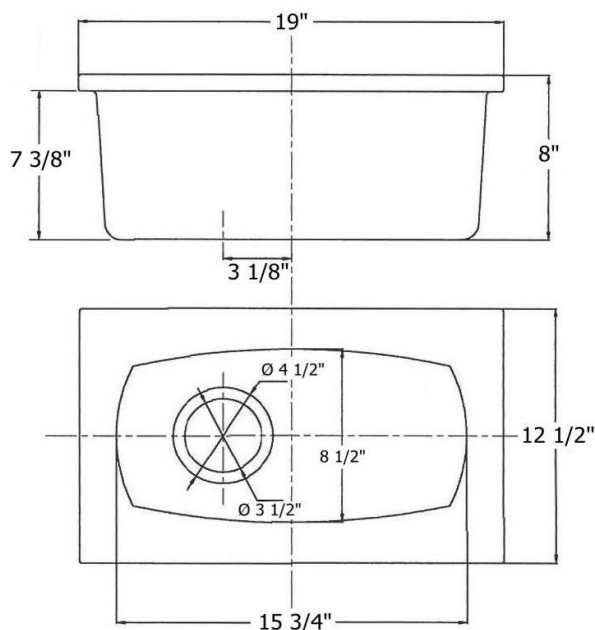

4610 – Fireclay Drop-In / Undermount Sink

Technical Information

- Please order 3 1/2" Basket Strainer (**4511**) or if garbage disposal is used, order Flange (**4513**) and Stopper (**4514**).
- Available in White(**20**), and French Ivory(**30**).
- Please See Cleaning Instructions: <http://herbeau.com/FireclayCleaning.pdf> For Finish Care and Maintenance Information.

Part #

Description

Herbeau[®]
L'Art du Sanitaire depuis 1857

4610 - Fireclay Drop-In / Undermount Sink

*Due to the nature of fireclay, variations of up to 1/4" can occur in size. Cabinet & Countertop should be cut to actual sink's measurements. Approx. Cut-out size is 17 1/4" x 9 1/4".