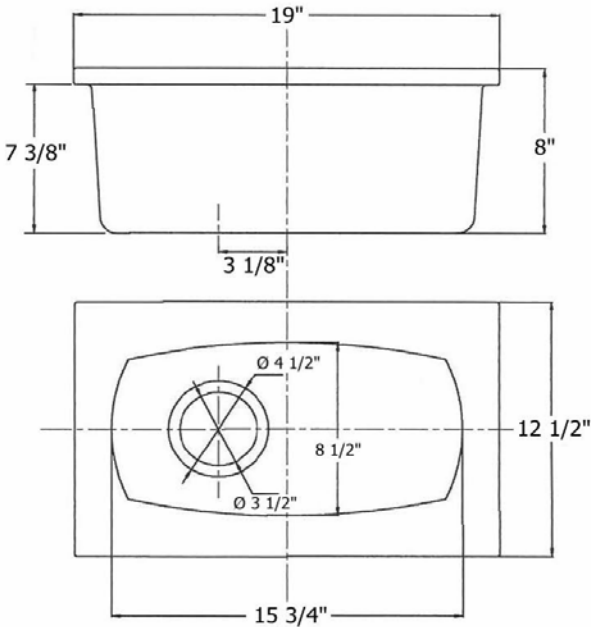

4610 – Fireclay Drop-In / Undermount Sink

Part #

Description

Technical Information

- Please Order 3 1/2" Basket Strainer(**4511**) or if Garbage Disposal is Used, Order Flange(**4513**) and Stopper(**4514**).
- Available in White(**20**), and French Ivory(**30**).
- Please see cleaning Instructions:
<http://herbeau.com/FireclayCleaning.pdf> For Finish Care & Maintenance Information.

Herbeau[®]
 L'Art du Sanitaire depuis 1857

4610 - Fireclay Drop-In / Undermount Sink

*Due to the nature of fireclay, variations of up to 1/4" can occur in size. Cabinet & Countertop should be cut to actual sink's measurements. Approx. Cut-out size is 17 1/4" x 9 1/4".