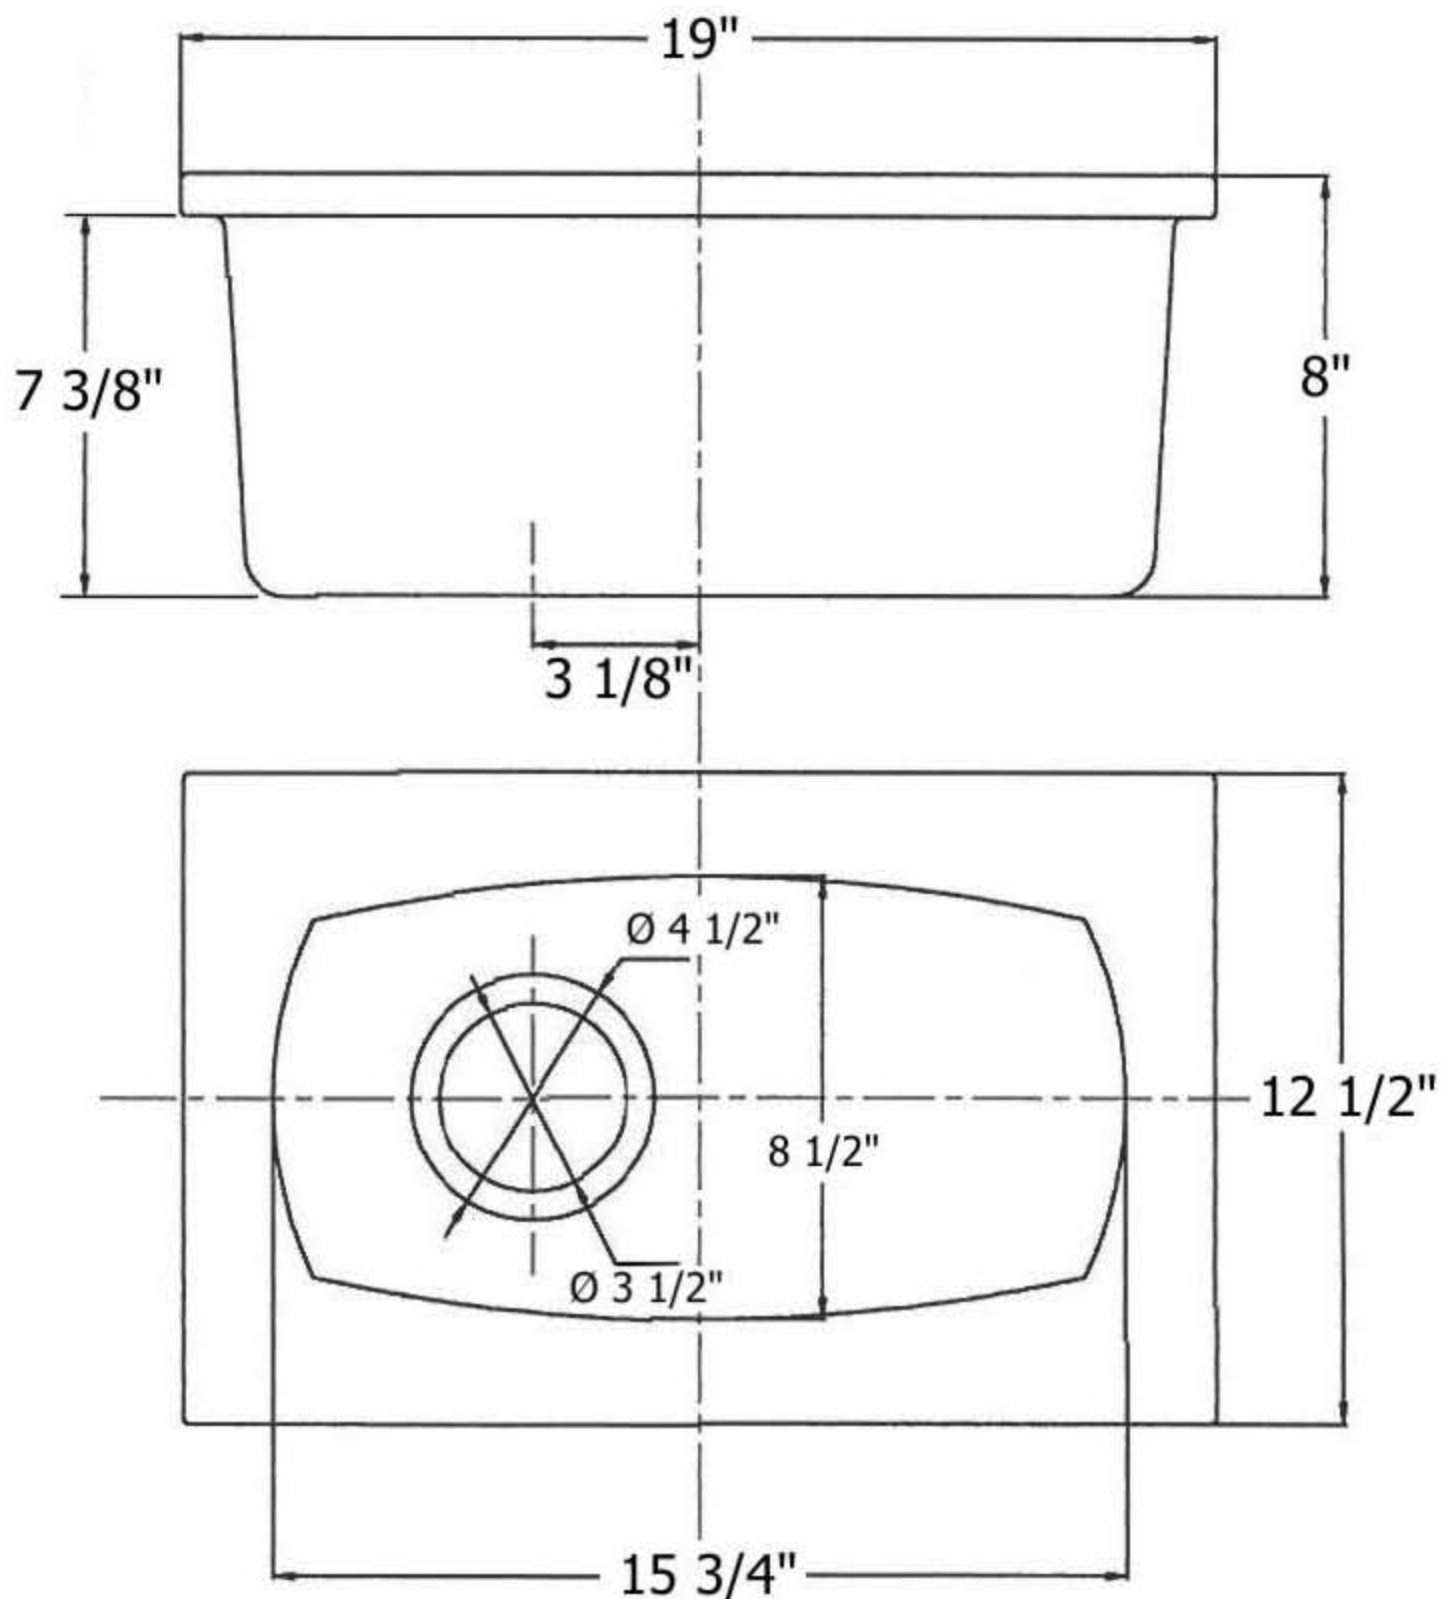

4610 – Fireclay Drop-In / Undermount Sink

Part #

Description

Technical Information

- Please Order 3 1/2" Basket Strainer(**4511**) or if Garbage Disposal is Used, Order Flange(**4513**) and Stopper(**4514**).
- Available in White(**20**), and French Ivory(**30**).
- Please see cleaning Instructions:
<http://herbeau.com/FireclayCleaning.pdf> For Finish Care & Maintenance Information.

Herbeau[®]
 L'Art du Sanitaire depuis 1857

4610 - Fireclay Drop-In / Undermount Sink

*Due to the nature of fireclay, variations of up to 1/4" can occur in size. Cabinet & Countertop should be cut to actual sink's measurements. Approx. Cut-out size is 17 1/4" x 9 1/4".