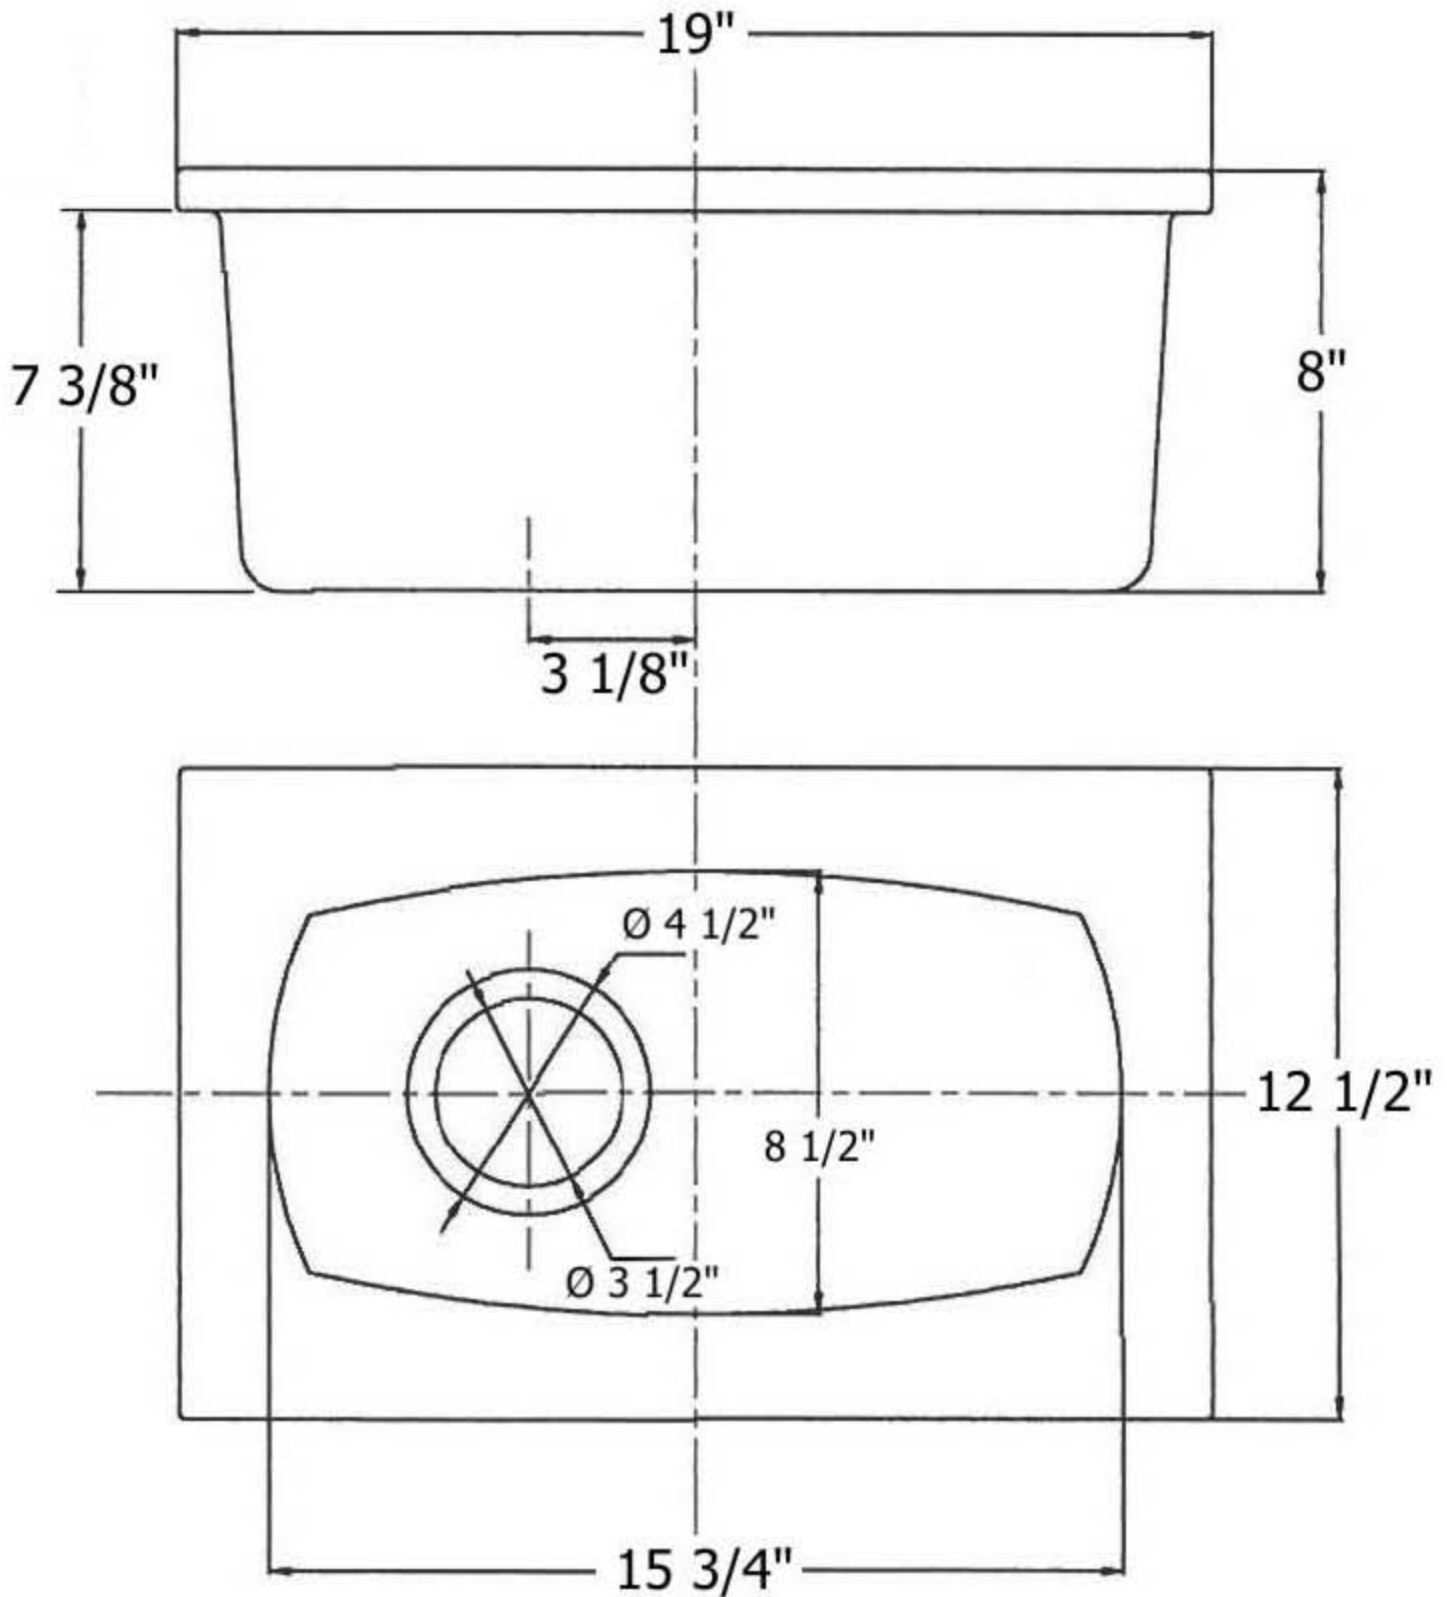

4610 – Fireclay Drop-In / Undermount Sink

Part #

Description

Technical Information

- Please Order 3 ½” Basket Strainer(4511) or if Garbage Disposal is Used, Order Flange(4513) and Stopper(4514).
- Available in White(20), and French Ivory(30).
- Please See Cleaning Instructions:
<http://herbeau.com/FireclayCleaning.pdf> for Finish Care & Maintenance Information.

Herbeau[®]
 L'Art du Sanitaire depuis 1857

4610 - Fireclay Drop-In / Undermount Sink

*Due to the nature of fireclay, variations of up to 1/4" can occur in size. Cabinet & Countertop should be cut to actual sink's measurements. Approx. Cut-out size is 17 1/4" x 9 1/4".