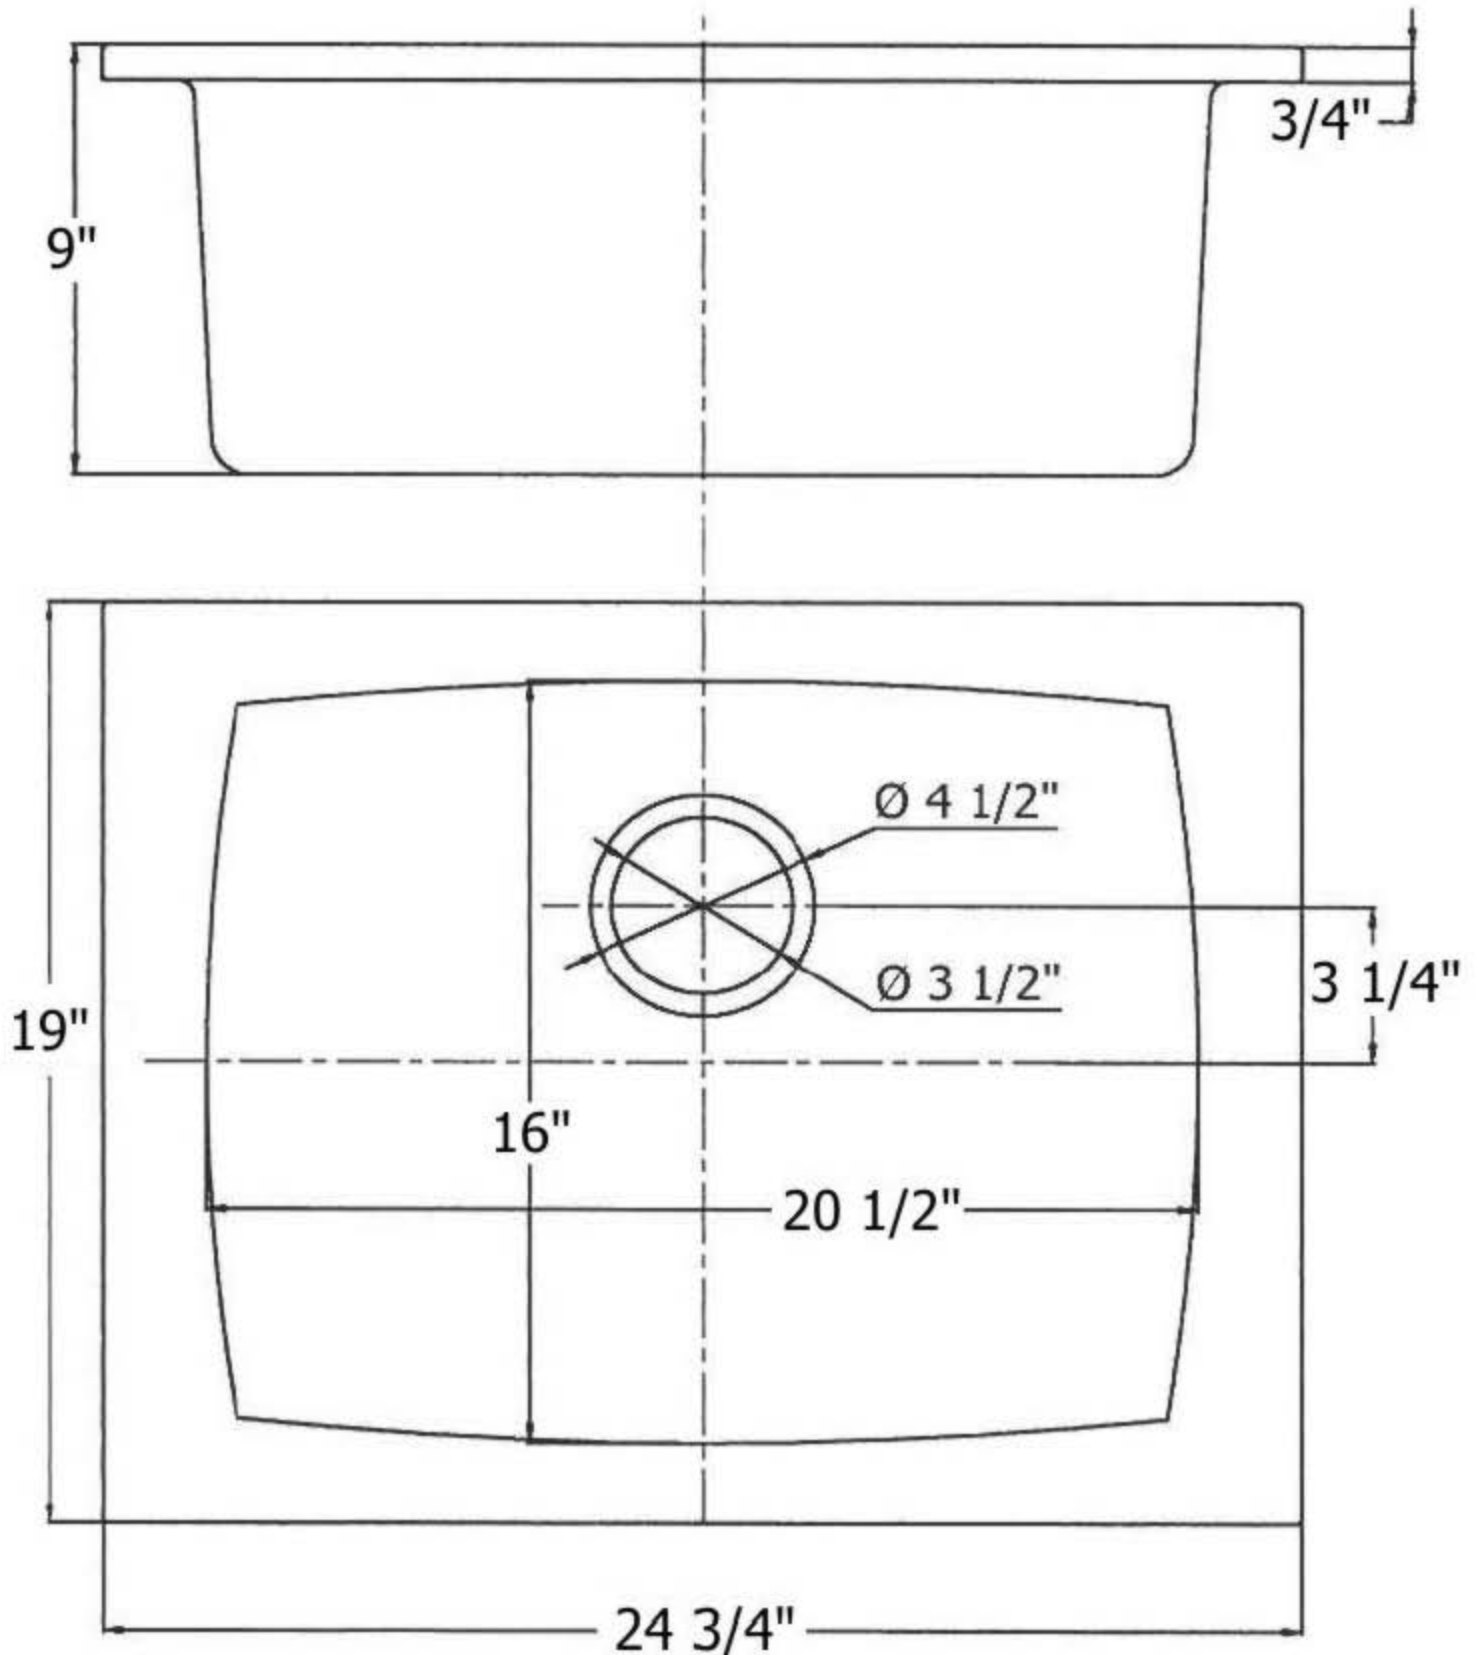

4609 – Fireclay Drop-In / Undermount Sink

	Part #	Description
		
<p style="text-align: center;"><u>Technical Information</u></p> <ul style="list-style-type: none"> • Please order 3 ½” Basket Strainer (4511) or if garbage disposal is used, order Flange (4513) and Stopper (4514). • Available in White (20), and French Ivory (30). • Please See Cleaning Instructions: http://herbeau.com/FireclayCleaning.pdf For Finish Care and Maintenance Information. 		
		

4609 - Fireclay Drop-In / Undermount Sink

*Due to the nature of fireclay, variations of up to 1/4" can occur in size. Cabinet & Countertop should be cut to actual sinks's measurements.

Copyright©2017 Herbeau Creations. All rights reserved. All product and specifications are subject to change without notice. Herbeau Creations is not responsible for typographical and/or dimensional errors. Typographical errors are subject to correction.