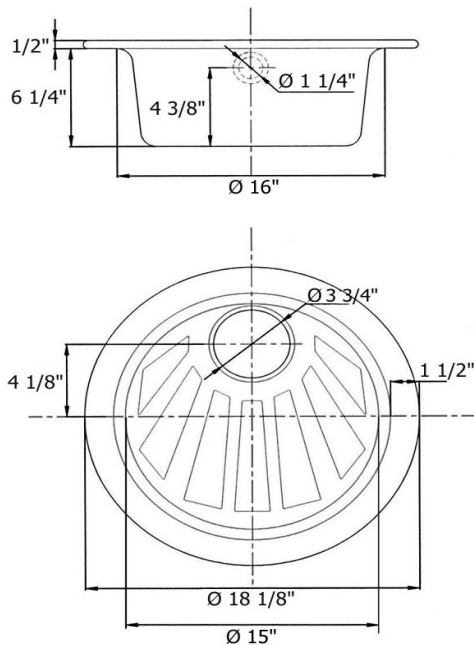

4604 – Round Sink in Fireclay

Part #

Description

Technical Information

- For sink without overflow, please order 3 ½” Basket Strainer (**4511**) or if garbage disposal is used, order Flange (**4513**) and Stopper (**4514**).
- For sink with overflow, please order Overflow, 3 ½” Waste and Basket (**4523**) separately with sink (special order).
- Available in White (**20**), and French Ivory (**30**).
- Please See Cleaning Instructions: <http://herbeau.com/FireclayCleaning.pdf> For Finish Care and Maintenance Information.

Herbeau®
L'Art du Sanitaire depuis 1857

4604 - 'Luberon' Round Sink in Fireclay