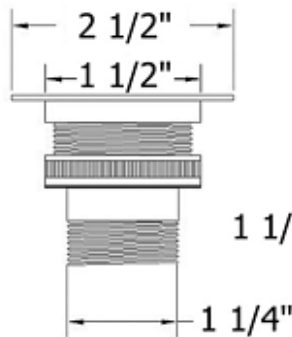

4520 - Grid Strainer 1 1/4"

Technical Information

- 1 1/4" waste outlet.
- For extended tail piece, order 2136, 12" Tail Piece.
- Available finishes are French Weathered Brass (**47**), Polished Chrome (**48**), SoliBrass (**49**), Lacquered Matte Black Nickel (**50**), Old Gold (**52**), Old Silver (**53**), Polished Brass (**55**), Polished Nickel (**56**), Brushed Nickel (**57**), Satin Nickel (**60**), Antique Lacquered Copper (**67**), Antique Lacquered Brass (**68**), Weathered Brass (**70**), Lacquered Polished Black Nickel (**71**) and Lacquered Polished Copper (**80**).
- Please See Cleaning Instructions: <http://herbeau.com/CleaningAll.pdf> For Finish Care and Maintenance Information.

Part#

01
02
03
04
05
06

Description

Finished Machine Screw
Azalee Sink Trim
Rubber Gasket
Drain Connection
Brass Drain Connection
Brass Threaded Connection

Please follow example when ordering parts for Grid Strainer 1 1/4"

- To order part#01 – Finished Screw
 - 990022xx
- Please substitute finish number needed in place of **xx**

Herbeau[®]
L'Art du Sanitaire depuis 1857

4520 - Grid Strainer 1 1/4"

4520 - Grid Strainer 1 1/4"

*P/N = PART NUMBER

○ = FINISHED PARTS

XX = TWO DIGIT FINISH CODE