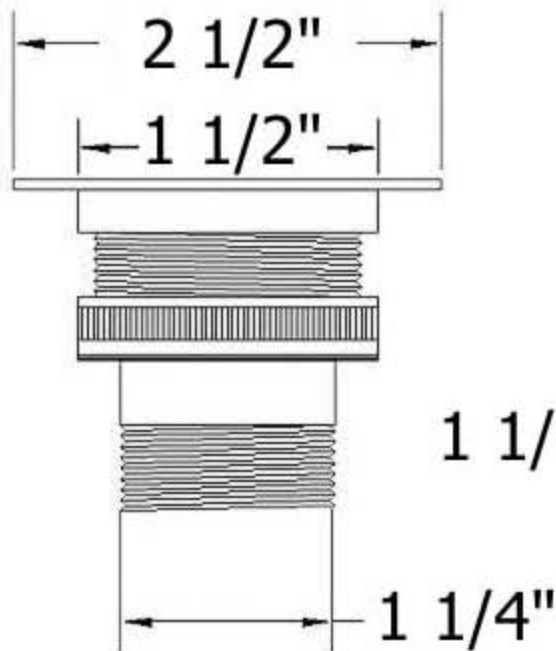

4520 - Grid Strainer 1 1/4"

Technical Information

- 1 1/4" waste outlet.
- For extended tail piece, order 2136, 12" Tail Piece.
- Available finishes are French Weathered Brass (**47**), Polished Chrome (**48**), SoliBrass (**49**), Lacquered Matte Black Nickel (**50**), Old Gold (**52**), Old Silver (**53**), Polished Brass (**55**), Polished Nickel (**56**), Brushed Nickel (**57**), Satin Nickel (**60**), Antique Lacquered Copper (**67**), Antique Lacquered Brass (**68**), Weathered Brass (**70**), Lacquered Polished Black Nickel (**71**) and Lacquered Polished Copper (**80**).
- Please See Cleaning Instructions: <http://herbeau.com/CleaningAll.pdf> For Finish Care and Maintenance Information.

Part#

01
02
03
04
05
06

Description

Finished Machine Screw
Azalee Sink Trim
Rubber Gasket
Drain Connection
Brass Drain Connection
Brass Threaded Connection

Please follow example when ordering parts for Grid Strainer 1 1/4"

- To order part#01 – Finished Screw
 - 990022xx
- Please substitute finish number needed in place of **xx**

Herbeau[®]
L'Art du Sanitaire depuis 1857

4520 - Grid Strainer 1 1/4"

4520 - Grid Strainer 1 1/4"

*P/N = PART NUMBER

○ = FINISHED PARTS

XX = TWO DIGIT FINISH CODE