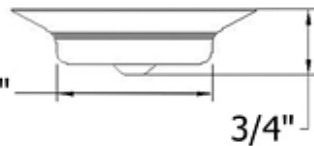

4520 - Grid Strainer 1 1/4"

Technical Information

- 1 1/4" waste outlet.
- For extended tail piece, order 2136, 12" Tail Piece.
- Available finishes are French Weathered Brass (**47**), Polished Chrome (**48**), SoliBrass (**49**), Lacquered Matte Black Nickel (**50**), Old Gold (**52**), Old Silver (**53**), Polished Brass (**55**), Polished Nickel (**56**), Brushed Nickel (**57**), Satin Nickel (**60**), Antique Lacquered Copper (**67**), Antique Lacquered Brass (**68**), Weathered Brass (**70**), Lacquered Polished Black Nickel (**71**) and Lacquered Polished Copper (**80**).
- Please See Cleaning Instructions: <http://herbeau.com/CleaningAll.pdf> For Finish Care and Maintenance Information.

Part#

01
02
03
04
05
06

Description

Finished Machine Screw
Azalee Sink Trim
Rubber Gasket
Drain Connection
Brass Drain Connection
Brass Threaded Connection

Please follow example when ordering parts for Grid Strainer 1 1/4"