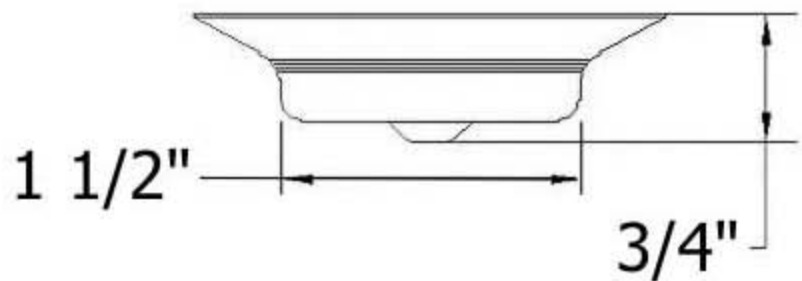

Part#

01
02
03
04
05
06

Description

Finished Machine Screw
Azalee Sink Trim
Rubber Gasket
Drain Connection
Brass Drain Connection
Brass Threaded Connection

Please follow example when ordering parts for Grid Strainer 1 1/4"

- To order part#01 – Finished Screw
 - 990022xx
- Please substitute finish number needed in place of **xx**

Herbeau[®]
L'Art du Sanitaire depuis 1857

4520 - Grid Strainer 1 1/4"

4520 - Grid Strainer 1 1/4"