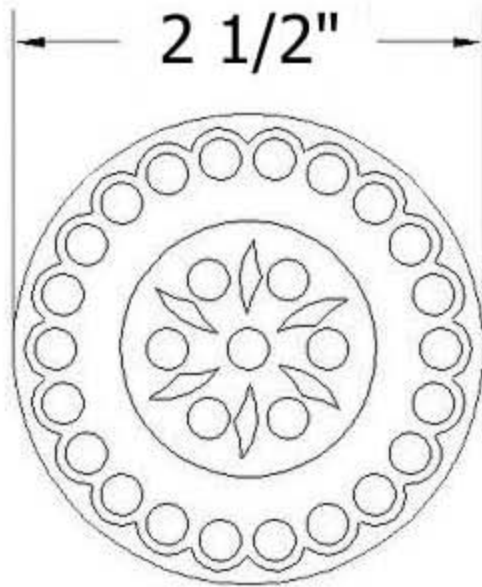

Part#

01
02
03
04
05
06

Description

Finished Machine Screw
Azalee Sink Trim
Rubber Gasket
Drain Connection
Brass Drain Connection
Brass Threaded Connection

Please follow example when ordering parts for Grid Strainer 1 1/4"

- To order part#01 – Finished Screw
 - 990022xx
- Please substitute finish number needed in place of **xx**

Herbeau[®]
L'Art du Sanitaire depuis 1857

4520 - Grid Strainer 1 1/4"

4520 - Grid Strainer 1 1/4"