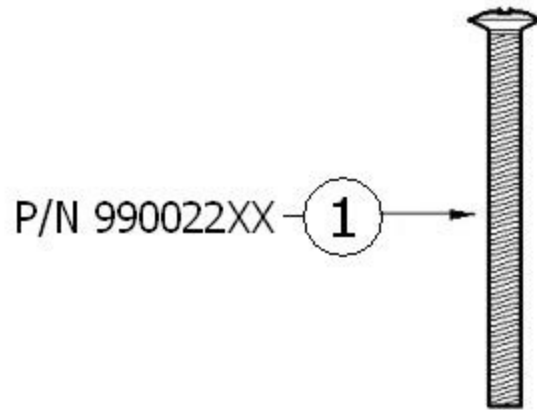

- To order part#01 – Finished Screw
 - 990022xx
- Please substitute finish number needed in place of **xx**

Herbeau[®]
L'Art du Sanitaire depuis 1857

4520 - Grid Strainer 1 1/4"

4520 - Grid Strainer 1 1/4"

*P/N = PART NUMBER

○ = FINISHED PARTS

XX = TWO DIGIT FINISH CODE