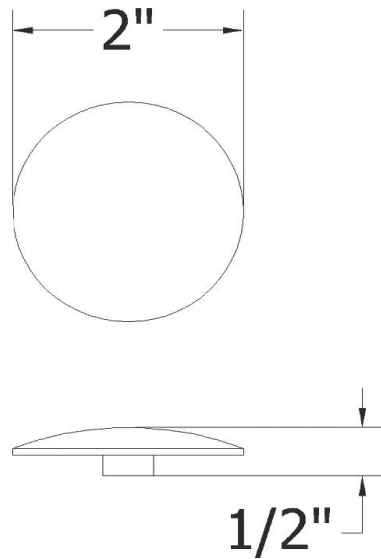

4515 – Faucet Hole Cover

Part #

Description

Technical Information

- Size 2” diameter solid top.
- For covering unused sink holes.
- Available finishes are French Weathered Copper (**46**), French Weathered Brass (**47**), Polished Chrome (**48**), SoliBrass (**49**), Lacquered Matte Black Nickel (**50**), Polished Brass (**55**), Polished Nickel (**56**), Brushed Nickel (**57**), Polished Copper (**58**), Weathered Copper (**59**), Satin Nickel (**60**), Antique Lacquered Copper (**67**), Antique Lacquered Brass (**68**), Weathered Brass (**70**), Lacquered Polished Black Nickel (**71**) and Lacquered Polished Copper (**80**).
- Please See Cleaning Instructions: <http://herbeau.com/CleaningAll.pdf> For Finish Care and Maintenance Information.