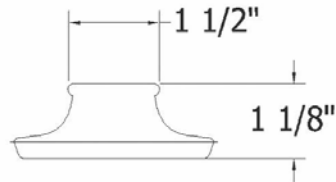

4514 – Garbage Disposal Stopper

Part #

Description

Technical Information

- Fits all "In-Sink-Erator" Models. (Also Kitchen Aid, Emerson, Kenmore and Grainger.)
- This is Stopper for 4513 Flange.
- Available finishes are French Weathered Brass**(47)**, Polished Chrome**(48)**, SoliBrass**(49)**, Lacquered Matte Black Nickel**(50)**, Polished Brass**(55)**, Polished Nickel**(56)**, Brushed Nickel**(57)**, Satin Nickel**(60)**, Antique Lacquered Brass**(68)**, Weathered Brass**(70)** and Lacquered Polished Black Nickel**(71)**.
- Please see cleaning Instructions:
<http://herbeau.com/CleaningAll.pdf> For Finish Care & Maintenance Information.