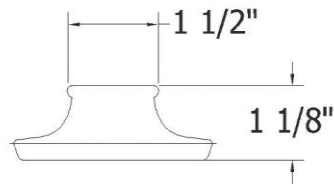

4514 – Garbage Disposal Stopper

Part #

Description

Technical Information

- Fits all “In-Sink-Erator” models. (Also Kitchen Aid, Emerson, Kenmore and Grainger).
- This is the Stopper for the 4513 Flange.
- Available finishes are French Weathered Copper (**46**), French Weathered Brass (**47**), Polished Chrome (**48**), SoliBrass (**49**), Lacquered Matte Black Nickel (**50**), Polished Brass (**55**), Polished Nickel (**56**), Brushed Nickel (**57**), Polished Copper (**58**), Weathered Copper (**59**), Satin Nickel (**60**), Antique Lacquered Copper (**67**), Antique Lacquered Brass (**68**), Weathered Brass (**70**), Lacquered Polished Black Nickel (**71**) and Lacquered Polished Copper (**80**).
- Please See Cleaning Instructions: <http://herbeau.com/CleaningAll.pdf> For Finish Care and Maintenance Information.