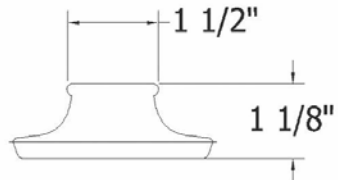

## 4514 – Garbage Disposal Stopper

Part #

Description