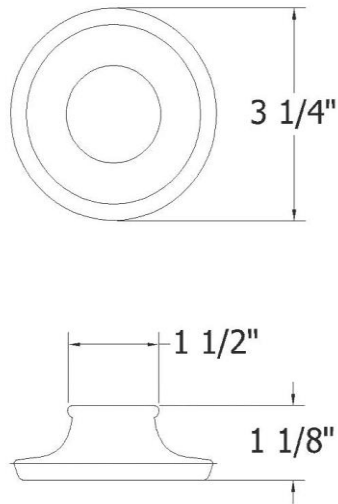

4514 – Garbage Disposal Stopper

Part #

Description

Technical Information

- Fits all "In-Sink-Erator" Models. (Also Kitchen Aid, Emerson, Kenmore and Grainger).
- This is the Stopper for the 4513 Flange.
- Available Finishes are French Weathered Copper**(46)**, French Weathered Brass**(47)**, Polished Chrome**(48)**, SoliBrass**(49)**, Lacquered Matte Black Nickel**(50)**, Polished Brass**(55)**, Polished Nickel**(56)**, Brushed Nickel**(57)**, Polished Copper**(58)**, Weathered Copper**(59)**, Satin Nickel**(60)**, Antique Lacquered Copper**(67)**, Antique Lacquered Brass**(68)**, Weathered Brass**(70)**, Lacquered Polished Black Nickel**(71)** and Lacquered Polished Copper**(80)**.
- Please See Cleaning Instructions:
<http://herbeau.com/CleaningAll.pdf> for Finish Care & Maintenance Information.