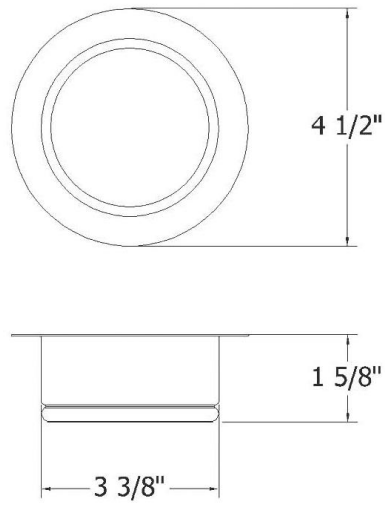

4513 – Garbage Disposal Flange

Part #

Description

Technical Information

- Fits all “In-Sink-Erator” models. (Also Kitchen Aid, Emerson, Kenmore and Grainger).
- Please order 4514 Stopper to complete set-up.
- Available finishes are French Weathered Copper (**46**), French Weathered Brass (**47**), Polished Chrome (**48**), SoliBrass (**49**), Lacquered Matte Black Nickel (**50**), Polished Brass (**55**), Polished Nickel (**56**), Brushed Nickel (**57**), Polished Copper (**58**), Weathered Copper (**59**), Satin Nickel (**60**), Antique Lacquered Copper (**67**), Antique Lacquered Brass (**68**), Weathered Brass (**70**), Lacquered Polished Black Nickel (**71**) and Lacquered Polished Copper (**80**).
- Please See Cleaning Instructions: <http://herbeau.com/CleaningAll.pdf> For Finish Care and Maintenance Information.