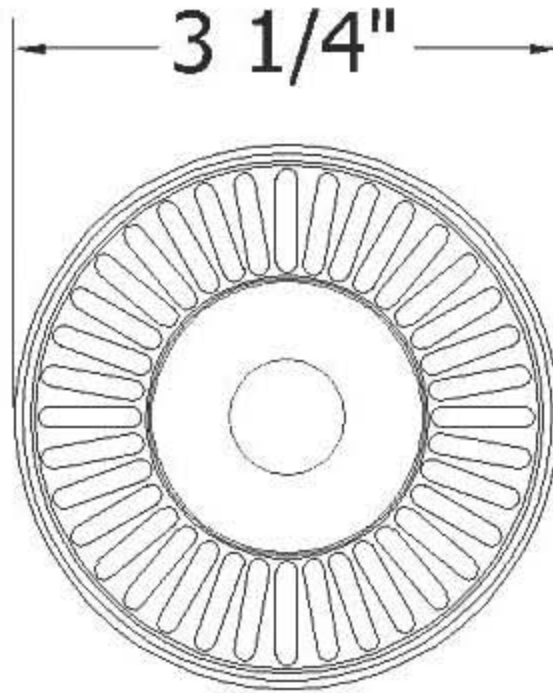

4511 – Waste 3 1/2” with Basket

Part

Description

01	Basket
02	Central Screw
*03	*Drain Top
*04	*Drain Gasket
*05	*Bottom Drain

*NOT AVAILABLE
SEPARATELY*

Technical Information

- For Sink Hole 3 1/2”.
- Available Finishes are French Weathered Copper(46), French Weathered Brass(47), Polished Chrome(48), SoliBrass(49), Lacquered Matte Black Nickel(50), Polished Brass(55), Polished Nickel(56), Brushed Nickel(57), Polished Copper(58), Weathered Copper(59), Satin Nickel(60), Antique Lacquered Copper(67), Antique Lacquered Brass(68), Weathered Brass(70), Lacquered Polished Black Nickel(71) and Lacquered Polished Copper(80)
- Please See Cleaning Instructions: <http://herbeau.com/CleaningAll.pdf> For Finish Care and Maintenance Information.

Please follow example when ordering parts for Waste 3 1/2”

- To order part#02 – Central Screw
 - 990455xx
- Please substitute finish number needed in place of **xx**

Herbeau®
L'Art du Sanitaire depuis 1857

4511 - Waste 3 1/2" with Basket

4511 - Waste 3 1/2" with Basket

*P/N = PART NUMBER

○ = FINISHED PARTS

XX = TWO DIGIT FINISH CODE