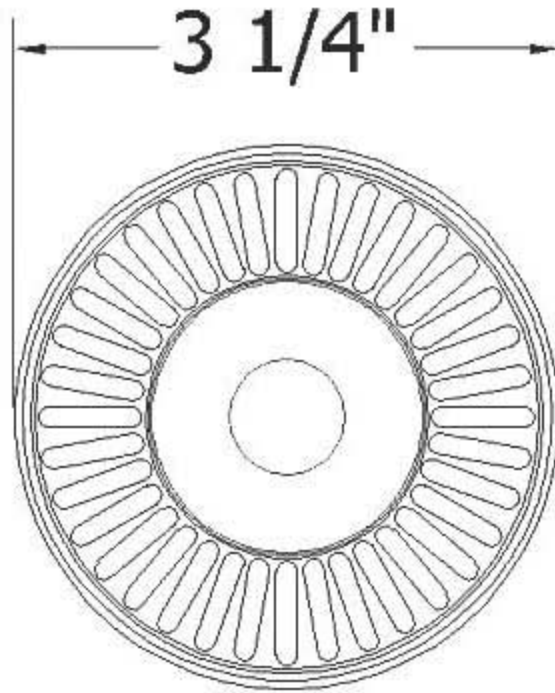

4511 – Waste 3 1/2” with Basket

Part

Description

01	Basket
02	Central Screw
*03	*Drain Top
*04	*Drain Gasket
*05	*Bottom Drain

*NOT AVAILABLE
SEPARATELY*

Technical Information

- For Sink Hole 3 1/2"
- Available Finishes are French Weathered Copper(46), French Weathered Brass(47), Polished Chrome(48), Solibrass(49), Lacquered Matte Black Nickel(50), Polished Brass(55), Polished Nickel(56), Brushed Nickel(57), Polished Copper(58), Weathered Copper(59), Satin Nickel(60), Antique Lacquered Copper(67), Antique Lacquered Brass(68), Weathered Brass(70), Lacquered Polished Black Nickel(71) and Lacquered Polished Copper(80)
- Please see cleaning Instructions: <http://herbeau.com/CleaningAll.pdf> For Finish Care & Maintenance Information.

Please follow example when ordering parts for Waste 3 ½".

- To order part#02 – **Central Screw**
 - 990455xx
- Please substitute finish number needed in place of XX.

Herbeau®
L'Art du Sanitaire depuis 1857

4511 - Waste 3 1/2" with Basket

4511 - Waste 3 1/2" with Basket

*P/N = PART NUMBER

○ = FINISHED PARTS

XX = TWO DIGIT FINISH CODE