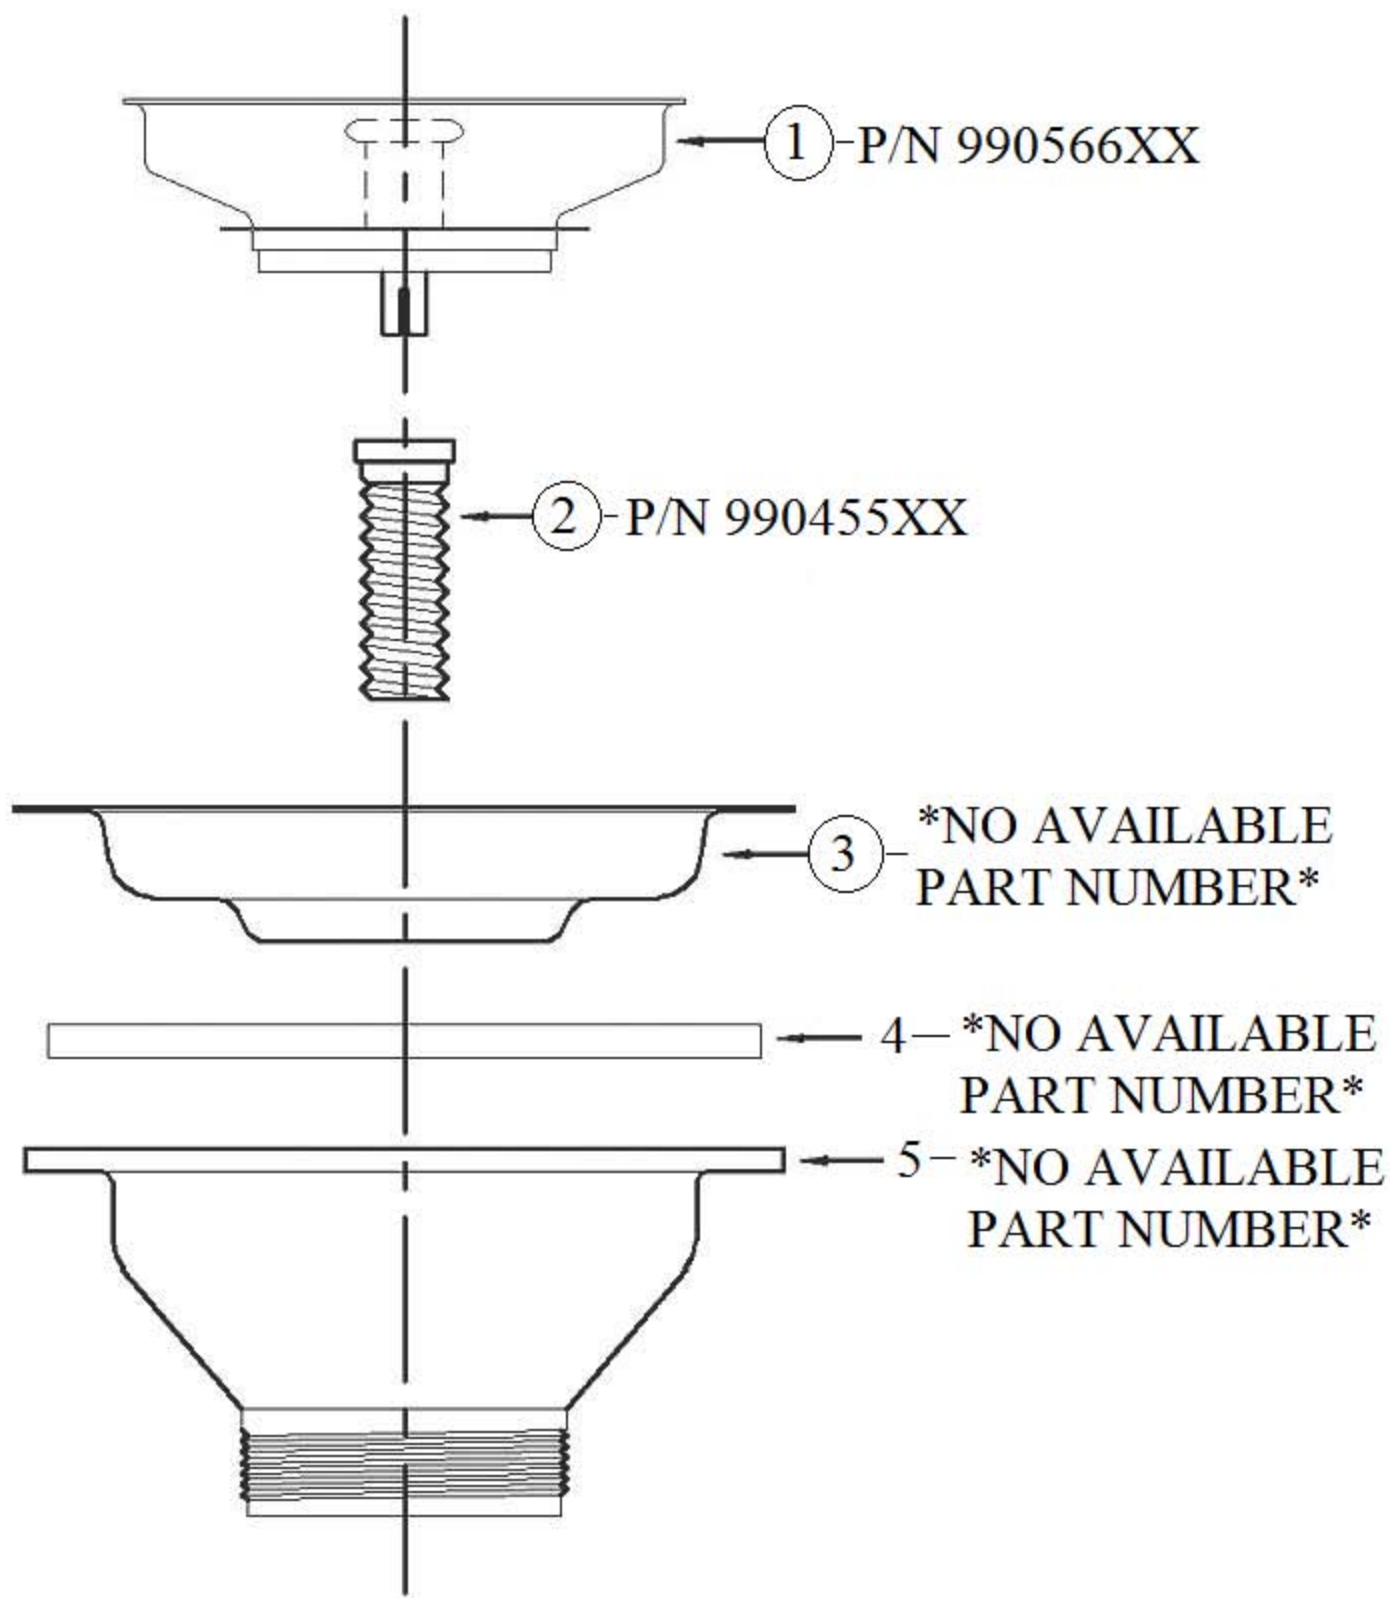

4511 – Waste 3 1/2” with Basket

Part

Description

01	Basket
02	Central Screw
*03	*Drain Top
*04	*Drain Gasket
*05	*Bottom Drain

*NOT AVAILABLE
SEPARATELY*

Technical Information

- For Sink Hole 3 1/2"
- Available Finishes are French Weathered Copper(46), French Weathered Brass(47), Polished Chrome(48), Solibrass(49), Lacquered Matte Black Nickel(50), Polished Brass(55), Polished Nickel(56), Brushed Nickel(57), Polished Copper(58), Weathered Copper(59), Satin Nickel(60), Antique Lacquered Copper(67), Antique Lacquered Brass(68), Weathered Brass(70), Lacquered Polished Black Nickel(71) and Lacquered Polished Copper(80)
- Please see cleaning Instructions: <http://herbeau.com/CleaningAll.pdf> For Finish Care & Maintenance Information.

Please follow example when ordering parts for Waste 3 ½".

- To order part#02 – **Central Screw**
 - 990455xx
- Please substitute finish number needed in place of XX.

Herbeau®
L'Art du Sanitaire depuis 1857

4511 - Waste 3 1/2" with Basket

4511 - Waste 3 1/2" with Basket

*P/N = PART NUMBER

○ = FINISHED PARTS

XX = TWO DIGIT FINISH CODE