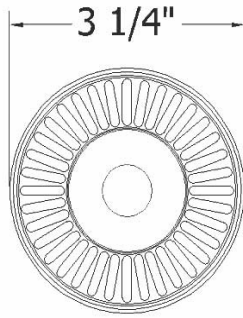

4511 – Waste 3 1/2” with Basket

Part

Description

01	Basket
02	Central Screw
*03	*Drain Top
*04	*Drain Gasket
*05	*Bottom Drain

*NOT AVAILABLE
SEPARATELY*

Technical Information

- For Sink Hole 3 1/2"
- Available Finishes are French Weathered Copper(46), French Weathered Brass(47), Polished Chrome(48), Solibrass(49), Lacquered Matte Black Nickel(50), Polished Brass(55), Polished Nickel(56), Brushed Nickel(57), Polished Copper(58), Weathered Copper(59), Satin Nickel(60), Antique Lacquered Copper(67), Antique Lacquered Brass(68), Weathered Brass(70), Lacquered Polished Black Nickel(71) and Lacquered Polished Copper(80)
- Please see cleaning Instructions: <http://herbeau.com/CleaningAll.pdf> For Finish Care & Maintenance Information.

Please follow example when ordering parts for Waste 3 ½".

- To order part#02 – **Central Screw**
 - 990455xx
- Please substitute finish number needed in place of **XX**.

Herbeau®
L'Art du Sanitaire depuis 1857

4511 - Waste 3 1/2" with Basket

4511 - Waste 3 1/2" with Basket

*P/N = PART NUMBER

○ = FINISHED PARTS

XX = TWO DIGIT FINISH CODE