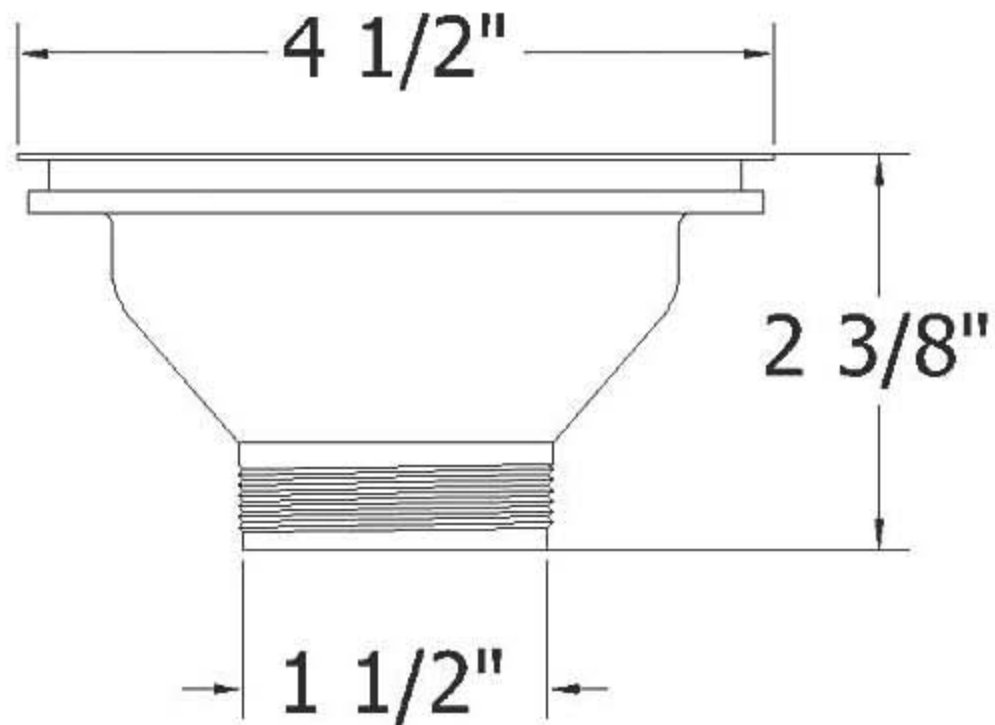

4511 – Waste 3 1/2” with Basket

Part

Description

01	Basket
02	Central Screw
*03	*Drain Top
*04	*Drain Gasket
*05	*Bottom Drain

*NOT AVAILABLE
SEPARATELY*

Technical Information

- For Sink Hole 3 1/2"
- Available Finishes are French Weathered Copper(46), French Weathered Brass(47), Polished Chrome(48), Solibrass(49), Lacquered Matte Black Nickel(50), Polished Brass(55), Polished Nickel(56), Brushed Nickel(57), Polished Copper(58), Weathered Copper(59), Satin Nickel(60), Antique Lacquered Copper(67), Antique Lacquered Brass(68), Weathered Brass(70), Lacquered Polished Black Nickel(71) and Lacquered Polished Copper(80)
- Please see cleaning Instructions: <http://herbeau.com/CleaningAll.pdf> For Finish Care & Maintenance Information.

Please follow example when ordering parts for Waste 3 ½".

- To order part#02 – **Central Screw**
 - 990455xx
- Please substitute finish number needed in place of **XX**.

Herbeau®
L'Art du Sanitaire depuis 1857

4511 - Waste 3 1/2" with Basket

4511 - Waste 3 1/2" with Basket

*P/N = PART NUMBER

○ = FINISHED PARTS

XX = TWO DIGIT FINISH CODE