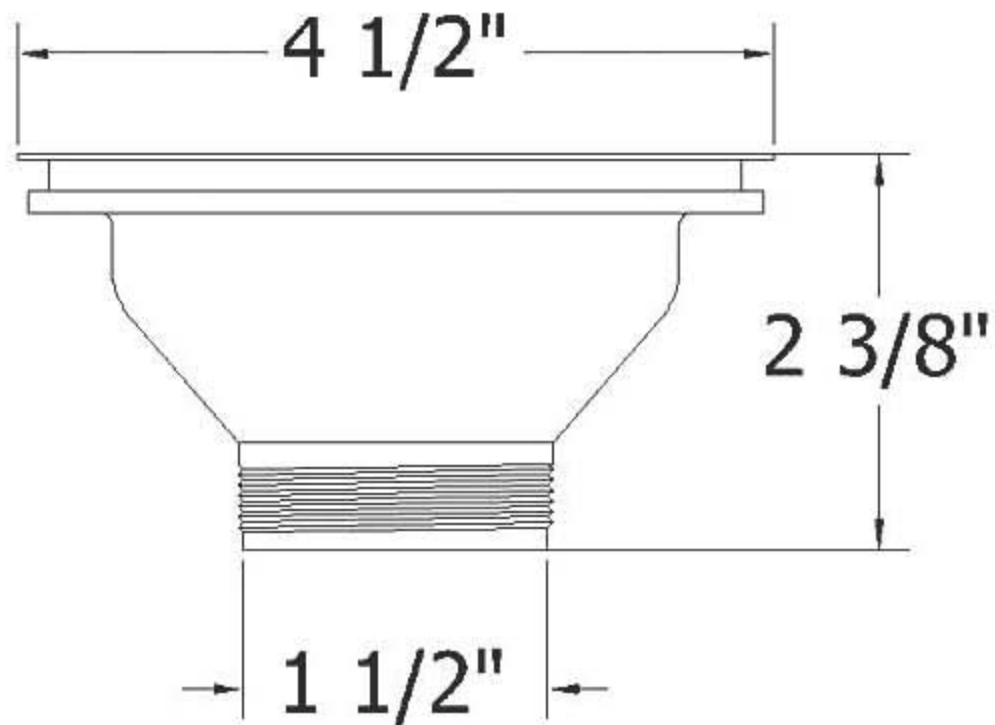

4511 – Waste 3 1/2” with Basket

Part

Description

01	Basket
02	Central Screw
*03	*Drain Top
*04	*Drain Gasket
*05	*Bottom Drain

*NOT AVAILABLE
SEPARATELY*

Technical Information

- For sink hole 3 1/2”.
- Available finishes are French Weathered Copper (**46**), French Weathered Brass (**47**), Polished Chrome (**48**), SoliBrass (**49**), Lacquered Matte Black Nickel (**50**), Polished Brass (**55**), Polished Nickel (**56**), Brushed Nickel (**57**), Polished Copper (**58**), Weathered Copper (**59**), Satin Nickel (**60**), Antique Lacquered Copper (**67**), Antique Lacquered Brass (**68**), Weathered Brass (**70**), Lacquered Polished Black Nickel (**71**) and Lacquered Polished Copper (**80**)
- Please See Cleaning Instructions: <http://herbeau.com/CleaningAll.pdf> For Finish Care and Maintenance Information.

Please follow example when ordering parts for Waste 3 1/2”

- To order part#02 – Central Screw
 - 990455xx
- Please substitute finish number needed in place of **xx**

Herbeau®
L'Art du Sanitaire depuis 1857

4511 - Waste 3 1/2" with Basket

4511 - Waste 3 1/2" with Basket

*P/N = PART NUMBER

○ = FINISHED PARTS

XX = TWO DIGIT FINISH CODE