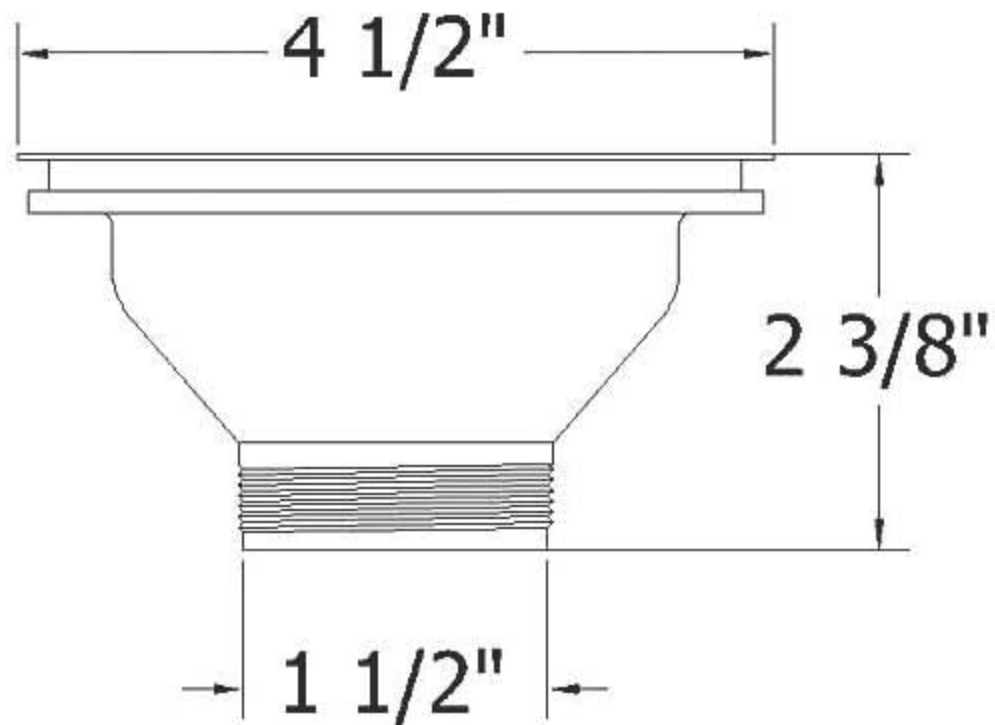

4511 – Waste 3 1/2” with Basket

Part

Description

01	Basket
02	Central Screw
*03	*Drain Top
*04	*Drain Gasket
*05	*Bottom Drain

*NOT AVAILABLE
SEPARATELY*

Technical Information

- For Sink Hole 3 1/2"
- Available Finishes are French Weathered Copper(46), French Weathered Brass(47), Polished Chrome(48), Solibrass(49), Lacquered Matte Black Nickel(50), Polished Brass(55), Polished Nickel(56), Brushed Nickel(57), Polished Copper(58), Weathered Copper(59), Satin Nickel(60), Antique Lacquered Copper(67), Antique Lacquered Brass(68), Weathered Brass(70), Lacquered Polished Black Nickel(71) and Lacquered Polished Copper(80)
- Please see cleaning Instructions: <http://herbeau.com/CleaningAll.pdf> For Finish Care & Maintenance Information.

Please follow example when ordering parts for Waste 3 ½".

- To order part#02 – **Central Screw**
 - 990455xx
- Please substitute finish number needed in place of XX.

Herbeau®
L'Art du Sanitaire depuis 1857

4511 - Waste 3 1/2" with Basket

4511 - Waste 3 1/2" with Basket

*P/N = PART NUMBER

○ = FINISHED PARTS

XX = TWO DIGIT FINISH CODE