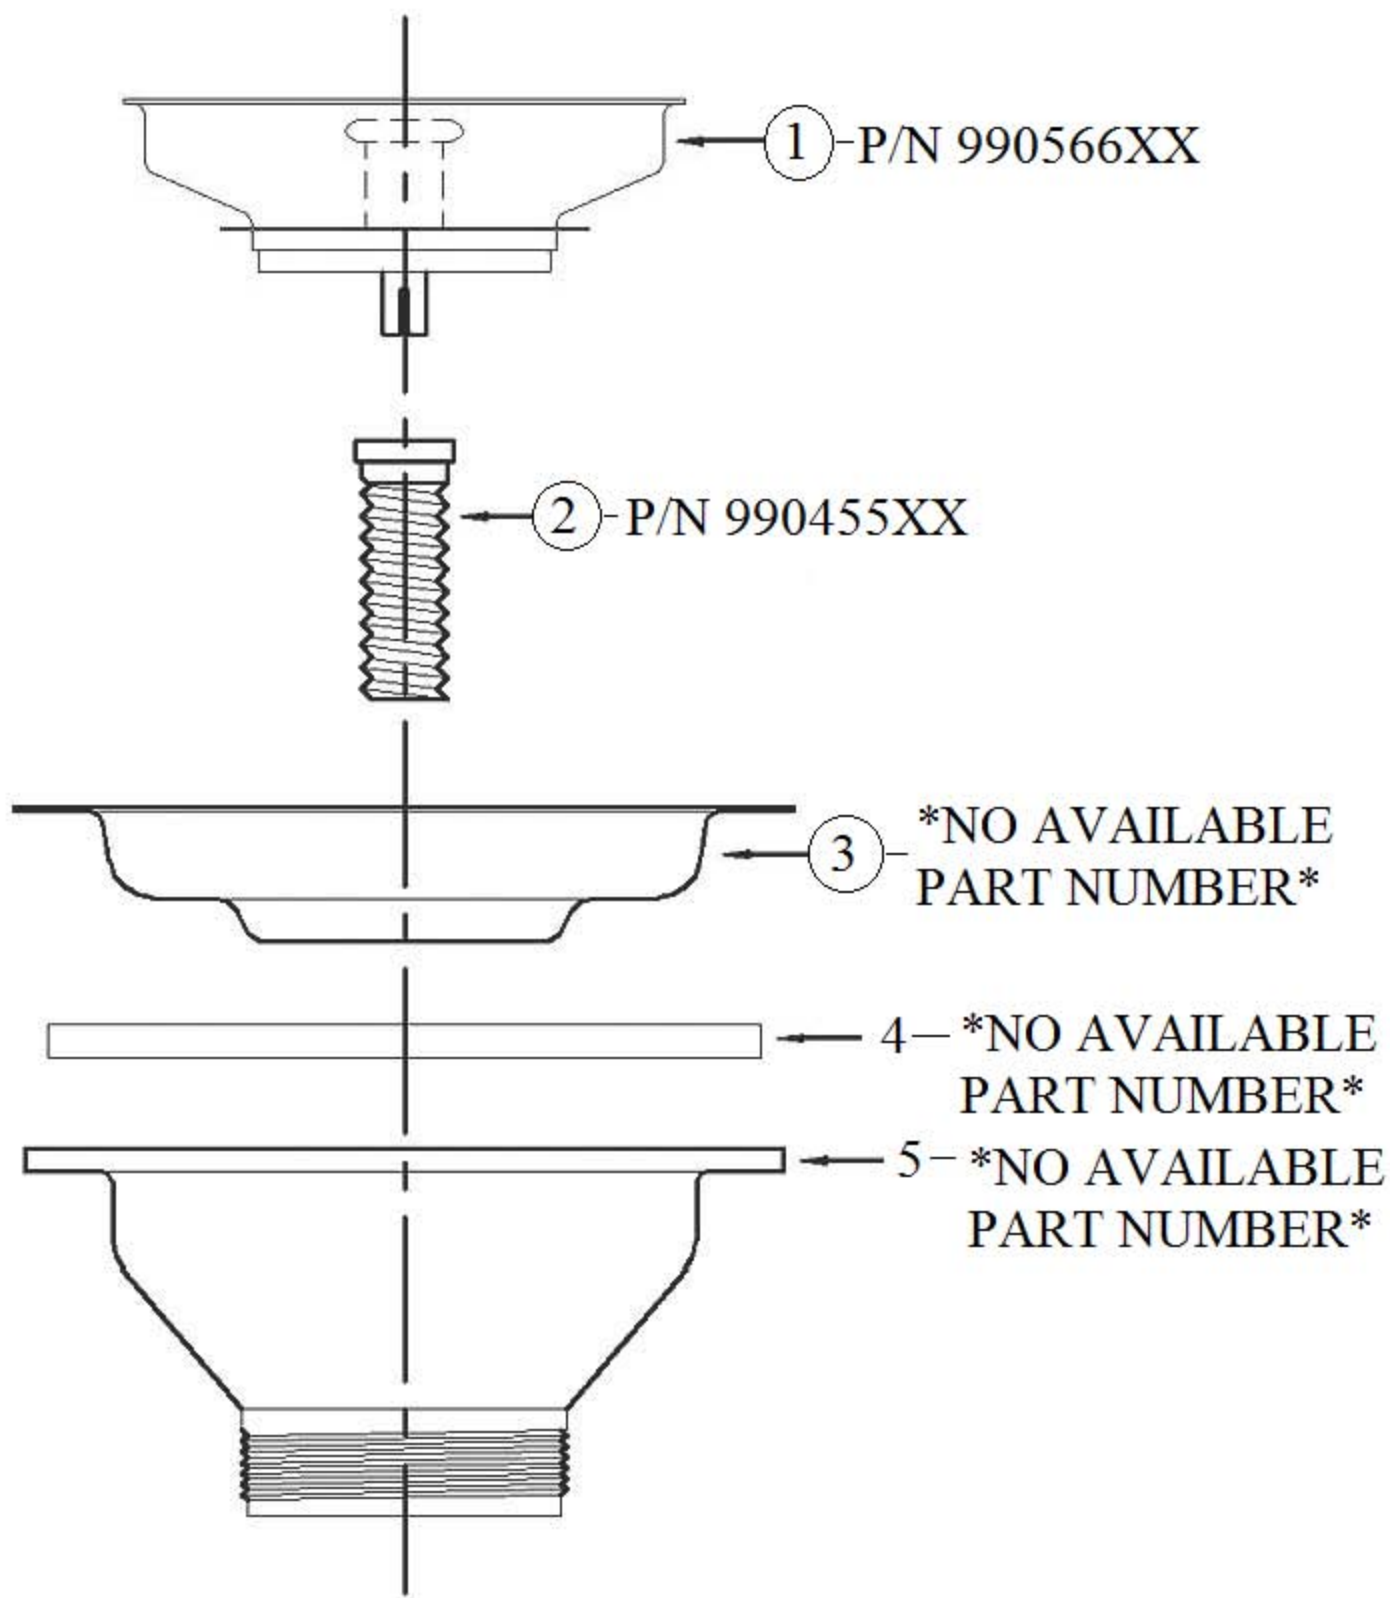

4511 – Waste 3 1/2” with Basket

Part

Description

01	Basket
02	Central Screw
*03	*Drain Top
*04	*Drain Gasket
*05	*Bottom Drain

*NOT AVAILABLE
SEPARATELY*

Technical Information

- For sink hole 3 1/2”.
- Available finishes are French Weathered Copper (**46**), French Weathered Brass (**47**), Polished Chrome (**48**), SoliBrass (**49**), Lacquered Matte Black Nickel (**50**), Polished Brass (**55**), Polished Nickel (**56**), Brushed Nickel (**57**), Polished Copper (**58**), Weathered Copper (**59**), Satin Nickel (**60**), Antique Lacquered Copper (**67**), Antique Lacquered Brass (**68**), Weathered Brass (**70**), Lacquered Polished Black Nickel (**71**) and Lacquered Polished Copper (**80**)
- Please See Cleaning Instructions: <http://herbeau.com/CleaningAll.pdf> For Finish Care and Maintenance Information.

Please follow example when ordering parts for Waste 3 1/2”

- To order part#02 – Central Screw
 - 990455xx
- Please substitute finish number needed in place of **xx**

Herbeau®
L'Art du Sanitaire depuis 1857

4511 - Waste 3 1/2" with Basket

4511 - Waste 3 1/2" with Basket

*P/N = PART NUMBER

○ = FINISHED PARTS

XX = TWO DIGIT FINISH CODE