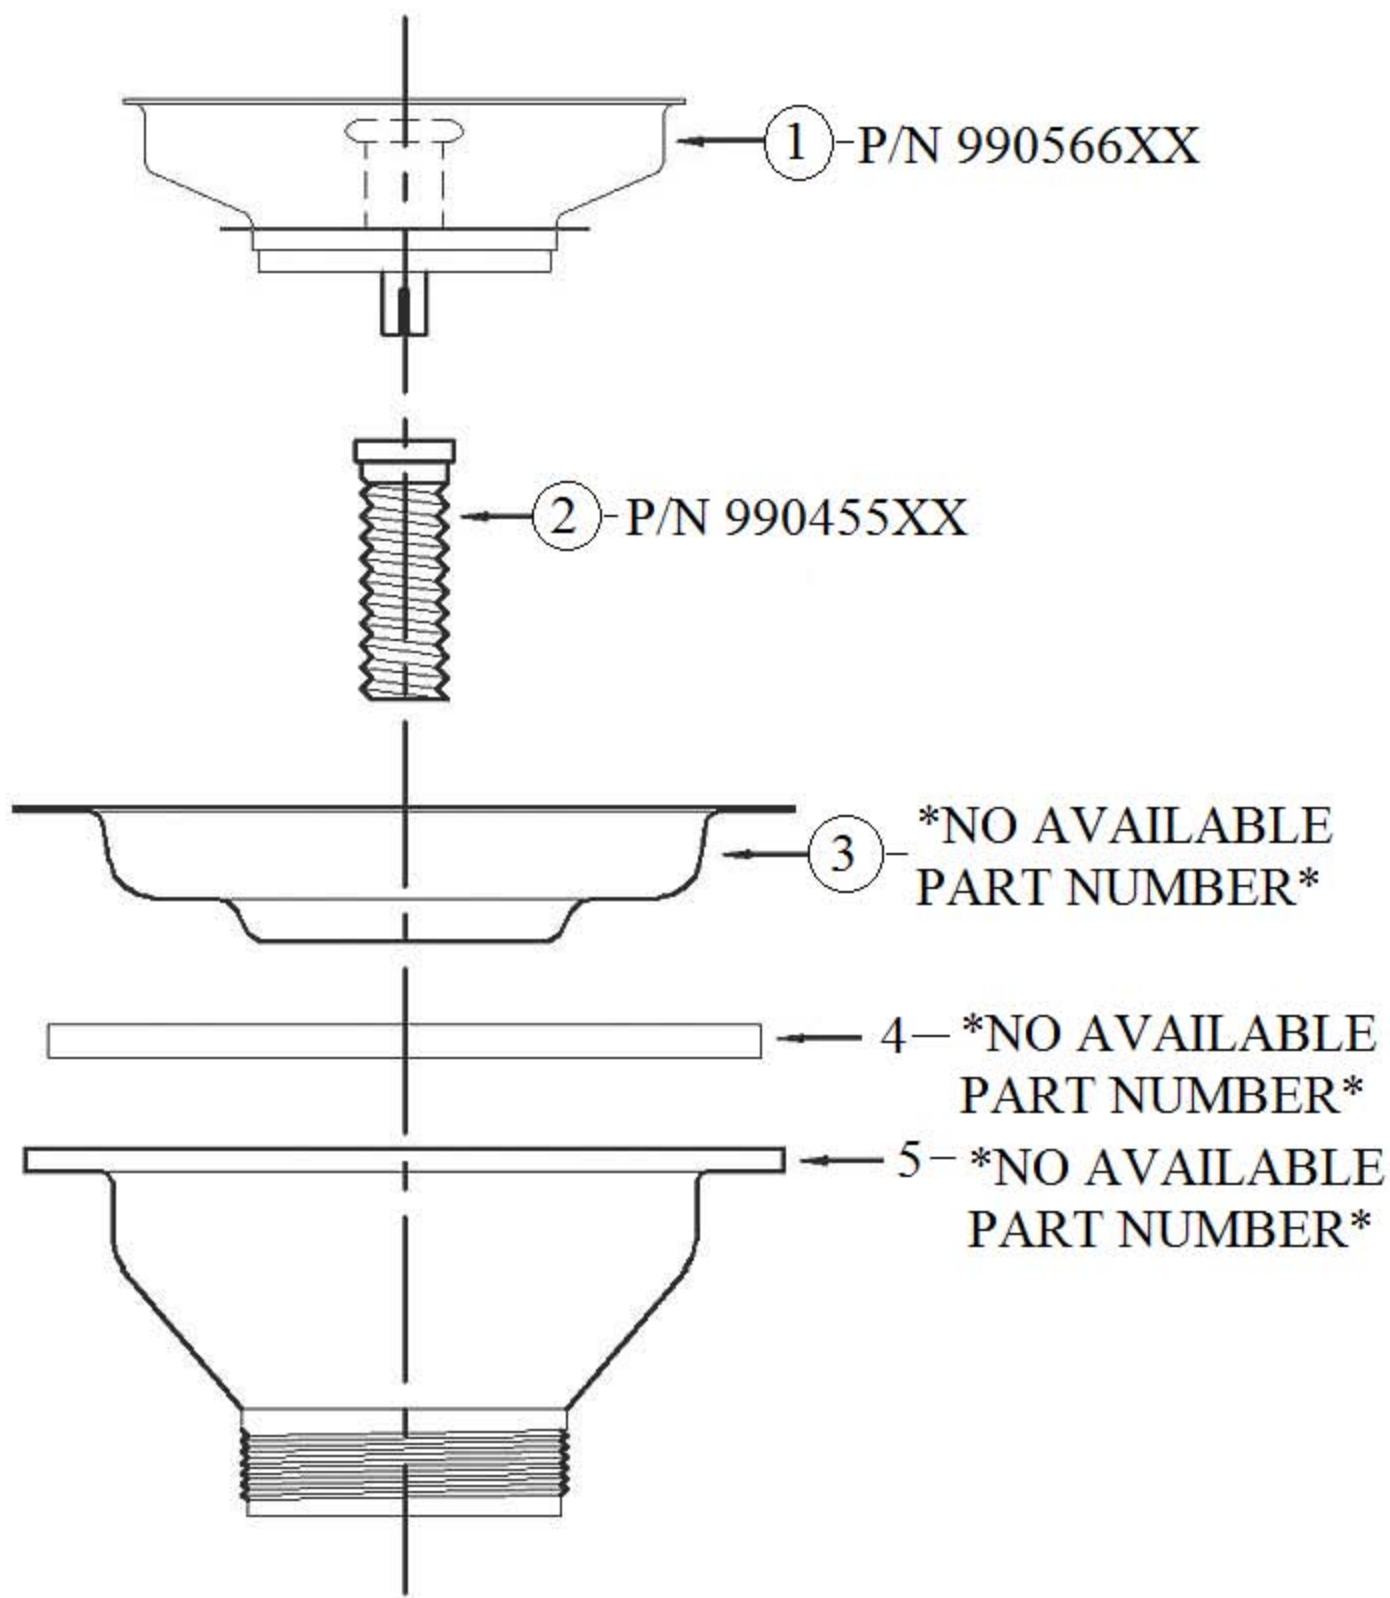

4511 – Waste 3 1/2” with Basket

Part

Description

01	Basket
02	Central Screw
*03	*Drain Top
*04	*Drain Gasket
*05	*Bottom Drain

*NOT AVAILABLE
SEPARATELY*

Technical Information

- For Sink Hole 3 1/2”.
- Available Finishes are French Weathered Copper(46), French Weathered Brass(47), Polished Chrome(48), SoliBrass(49), Lacquered Matte Black Nickel(50), Polished Brass(55), Polished Nickel(56), Brushed Nickel(57), Polished Copper(58), Weathered Copper(59), Satin Nickel(60), Antique Lacquered Copper(67), Antique Lacquered Brass(68), Weathered Brass(70), Lacquered Polished Black Nickel(71) and Lacquered Polished Copper(80)
- Please See Cleaning Instructions: <http://herbeau.com/CleaningAll.pdf> For Finish Care and Maintenance Information.

Please follow example when ordering parts for Waste 3 1/2”

- To order part#02 – Central Screw
 - 990455xx
- Please substitute finish number needed in place of **xx**

Herbeau®
L'Art du Sanitaire depuis 1857

4511 - Waste 3 1/2" with Basket

4511 - Waste 3 1/2" with Basket

*P/N = PART NUMBER

○ = FINISHED PARTS

XX = TWO DIGIT FINISH CODE