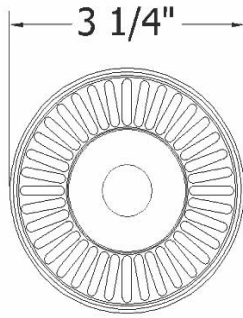

4511 – Waste 3 1/2” with Basket

Part

Description

01	Basket
02	Central Screw
*03	*Drain Top
*04	*Drain Gasket
*05	*Bottom Drain

*NOT AVAILABLE
SEPARATELY*

Technical Information

- For Sink Hole 3 1/2"
- Available Finishes are French Weathered Copper(46), French Weathered Brass(47), Polished Chrome(48), Solibrass(49), Lacquered Matte Black Nickel(50), Polished Brass(55), Polished Nickel(56), Brushed Nickel(57), Polished Copper(58), Weathered Copper(59), Satin Nickel(60), Antique Lacquered Copper(67), Antique Lacquered Brass(68), Weathered Brass(70), Lacquered Polished Black Nickel(71) and Lacquered Polished Copper(80)
- Please see cleaning Instructions: <http://herbeau.com/CleaningAll.pdf> For Finish Care & Maintenance Information.

Please follow example when ordering parts for Waste 3 ½".

- To order part#02 – **Central Screw**
 - 990455xx
- Please substitute finish number needed in place of XX.

Herbeau®
L'Art du Sanitaire depuis 1857

4511 - Waste 3 1/2" with Basket

4511 - Waste 3 1/2" with Basket

*P/N = PART NUMBER

○ = FINISHED PARTS

XX = TWO DIGIT FINISH CODE