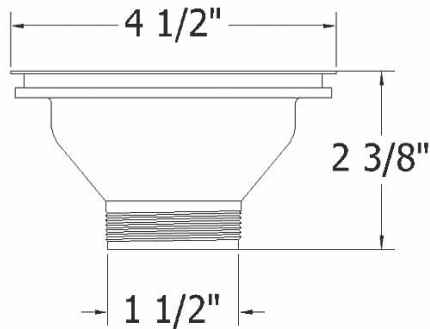

4511 – Waste 3 1/2” with Basket

Part

Description

01	Basket
02	Central Screw
*03	*Drain Top
*04	*Drain Gasket
*05	*Bottom Drain

*NOT AVAILABLE
SEPARATELY*

Technical Information

- For Sink Hole 3 1/2"
- Available Finishes are French Weathered Copper(46), French Weathered Brass(47), Polished Chrome(48), Solibrass(49), Lacquered Matte Black Nickel(50), Polished Brass(55), Polished Nickel(56), Brushed Nickel(57), Polished Copper(58), Weathered Copper(59), Satin Nickel(60), Antique Lacquered Copper(67), Antique Lacquered Brass(68), Weathered Brass(70), Lacquered Polished Black Nickel(71) and Lacquered Polished Copper(80)
- Please see cleaning Instructions: <http://herbeau.com/CleaningAll.pdf> For Finish Care & Maintenance Information.

Please follow example when ordering parts for Waste 3 ½".

- To order part#02 – **Central Screw**
 - 990455xx
- Please substitute finish number needed in place of XX.

Herbeau®
L'Art du Sanitaire depuis 1857

4511 - Waste 3 1/2" with Basket

4511 - Waste 3 1/2" with Basket

*P/N = PART NUMBER

○ = FINISHED PARTS

XX = TWO DIGIT FINISH CODE