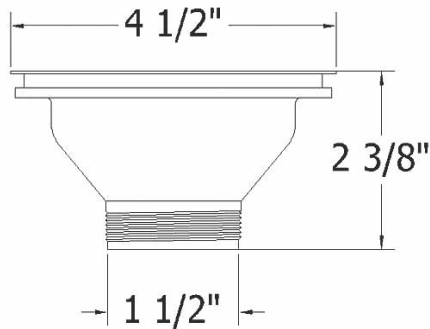

4511 – Waste 3 1/2” with Basket

Part

Description

01	Basket
02	Central Screw
*03	*Drain Top
*04	*Drain Gasket
*05	*Bottom Drain

*NOT AVAILABLE
SEPARATELY*

Technical Information

- For Sink Hole 3 1/2"
- Available Finishes are French Weathered Copper(46), French Weathered Brass(47), Polished Chrome(48), Solibrass(49), Lacquered Matte Black Nickel(50), Polished Brass(55), Polished Nickel(56), Brushed Nickel(57), Polished Copper(58), Weathered Copper(59), Satin Nickel(60), Antique Lacquered Copper(67), Antique Lacquered Brass(68), Weathered Brass(70), Lacquered Polished Black Nickel(71) and Lacquered Polished Copper(80)
- Please see cleaning Instructions: <http://herbeau.com/CleaningAll.pdf> For Finish Care & Maintenance Information.

Please follow example when ordering parts for Waste 3 ½".

- To order part#02 – **Central Screw**
 - 990455xx
- Please substitute finish number needed in place of **XX**.

Herbeau®
L'Art du Sanitaire depuis 1857

4511 - Waste 3 1/2" with Basket

4511 - Waste 3 1/2" with Basket

*P/N = PART NUMBER

○ = FINISHED PARTS

XX = TWO DIGIT FINISH CODE