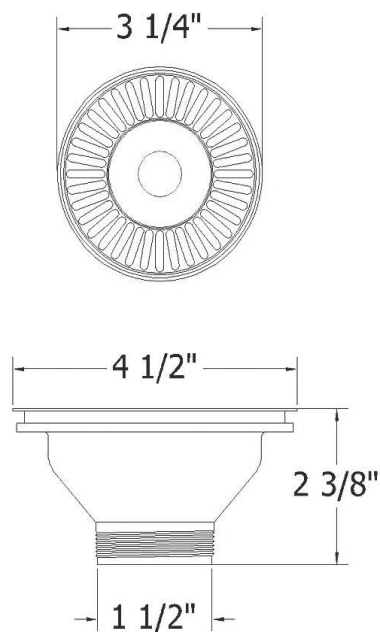

4511 – Waste 3 1/2” with Basket

Part

Description

01	Basket
02	Central Screw
*03	*Drain Top
*04	*Drain Gasket
*05	*Bottom Drain

*NOT AVAILABLE
SEPARATELY*

Technical Information

- For Sink Hole 3 1/2”.
- Available Finishes are French Weathered Copper(46), French Weathered Brass(47), Polished Chrome(48), SoliBrass(49), Lacquered Matte Black Nickel(50), Polished Brass(55), Polished Nickel(56), Brushed Nickel(57), Polished Copper(58), Weathered Copper(59), Satin Nickel(60), Antique Lacquered Copper(67), Antique Lacquered Brass(68), Weathered Brass(70), Lacquered Polished Black Nickel(71) and Lacquered Polished Copper(80)
- Please See Cleaning Instructions: <http://herbeau.com/CleaningAll.pdf> For Finish Care and Maintenance Information.

Please follow example when ordering parts for Waste 3 1/2”

- To order part#02 – Central Screw
 - 990455xx
- Please substitute finish number needed in place of **xx**

Herbeau®
L'Art du Sanitaire depuis 1857

4511 - Waste 3 1/2" with Basket

4511 - Waste 3 1/2" with Basket

*P/N = PART NUMBER

○ = FINISHED PARTS

XX = TWO DIGIT FINISH CODE