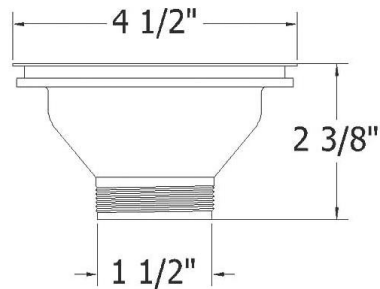

4511 – Waste 3 1/2” with Basket

Part

Description

01	Basket
02	Central Screw
*03	*Drain Top
*04	*Drain Gasket
*05	*Bottom Drain

*NOT AVAILABLE
SEPARATELY*

Technical Information

- For sink hole 3 1/2”.
- Available finishes are French Weathered Copper (**46**), French Weathered Brass (**47**), Polished Chrome (**48**), SoliBrass (**49**), Lacquered Matte Black Nickel (**50**), Polished Brass (**55**), Polished Nickel (**56**), Brushed Nickel (**57**), Polished Copper (**58**), Weathered Copper (**59**), Satin Nickel (**60**), Antique Lacquered Copper (**67**), Antique Lacquered Brass (**68**), Weathered Brass (**70**), Lacquered Polished Black Nickel (**71**) and Lacquered Polished Copper (**80**)
- Please See Cleaning Instructions: <http://herbeau.com/CleaningAll.pdf> For Finish Care and Maintenance Information.

Please follow example when ordering parts for Waste 3 1/2”

- To order part#02 – Central Screw
 - 990455xx
- Please substitute finish number needed in place of **xx**

Herbeau®
L'Art du Sanitaire depuis 1857

4511 - Waste 3 1/2" with Basket

4511 - Waste 3 1/2" with Basket

*P/N = PART NUMBER

○ = FINISHED PARTS

XX = TWO DIGIT FINISH CODE