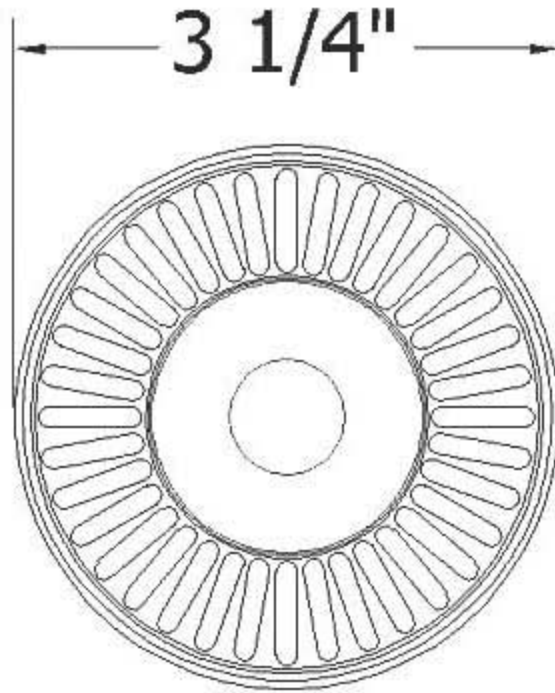

4511 – Waste 3 1/2” with Basket

Part

Description

01	Basket
02	Central Screw
*03	*Drain Top
*04	*Drain Gasket
*05	*Bottom Drain

*NOT AVAILABLE
SEPARATELY*

Technical Information

- For sink hole 3 1/2”.
- Available finishes are French Weathered Copper (**46**), French Weathered Brass (**47**), Polished Chrome (**48**), SoliBrass (**49**), Lacquered Matte Black Nickel (**50**), Polished Brass (**55**), Polished Nickel (**56**), Brushed Nickel (**57**), Polished Copper (**58**), Weathered Copper (**59**), Satin Nickel (**60**), Antique Lacquered Copper (**67**), Antique Lacquered Brass (**68**), Weathered Brass (**70**), Lacquered Polished Black Nickel (**71**) and Lacquered Polished Copper (**80**)
- Please See Cleaning Instructions: <http://herbeau.com/CleaningAll.pdf> For Finish Care and Maintenance Information.

Please follow example when ordering parts for Waste 3 1/2”

- To order part#02 – Central Screw
 - 990455xx
- Please substitute finish number needed in place of **xx**

Herbeau®
L'Art du Sanitaire depuis 1857

4511 - Waste 3 1/2" with Basket

4511 - Waste 3 1/2" with Basket

*P/N = PART NUMBER

○ = FINISHED PARTS

XX = TWO DIGIT FINISH CODE