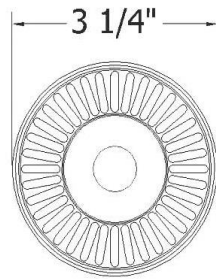

4511 – Waste 3 1/2” with Basket

Part

Description

01	Basket
02	Central Screw
*03	*Drain Top
*04	*Drain Gasket
*05	*Bottom Drain

*NOT AVAILABLE
SEPARATELY*

Technical Information

- For sink hole 3 1/2”.
- Available finishes are French Weathered Copper (**46**), French Weathered Brass (**47**), Polished Chrome (**48**), SoliBrass (**49**), Lacquered Matte Black Nickel (**50**), Polished Brass (**55**), Polished Nickel (**56**), Brushed Nickel (**57**), Polished Copper (**58**), Weathered Copper (**59**), Satin Nickel (**60**), Antique Lacquered Copper (**67**), Antique Lacquered Brass (**68**), Weathered Brass (**70**), Lacquered Polished Black Nickel (**71**) and Lacquered Polished Copper (**80**)
- Please See Cleaning Instructions: <http://herbeau.com/CleaningAll.pdf> For Finish Care and Maintenance Information.

Please follow example when ordering parts for Waste 3 1/2”

- To order part#02 – Central Screw
 - 990455xx
- Please substitute finish number needed in place of **xx**

Herbeau®
L'Art du Sanitaire depuis 1857

4511 - Waste 3 1/2" with Basket

4511 - Waste 3 1/2" with Basket

*P/N = PART NUMBER

○ = FINISHED PARTS

XX = TWO DIGIT FINISH CODE