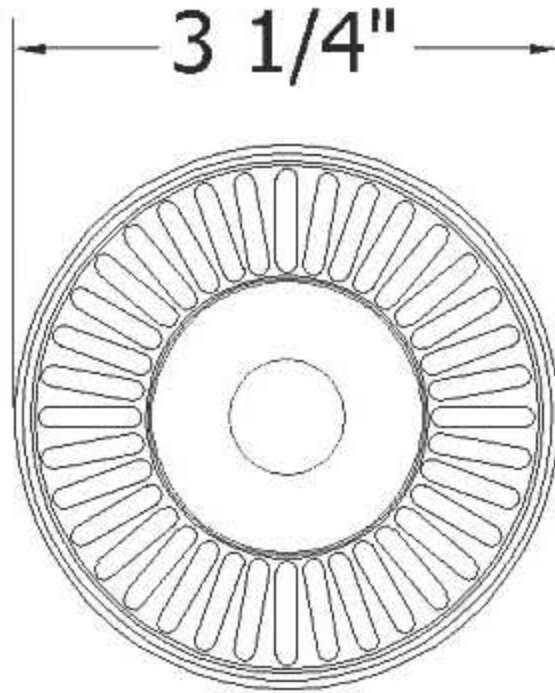

4511 – Waste 3 1/2” with Basket

Part

Description

01	Basket
02	Central Screw
*03	*Drain Top
*04	*Drain Gasket
*05	*Bottom Drain

*NOT AVAILABLE
SEPARATELY*

Technical Information

- For Sink Hole 3 1/2"
- Available Finishes are French Weathered Copper(46), French Weathered Brass(47), Polished Chrome(48), Solibrass(49), Lacquered Matte Black Nickel(50), Polished Brass(55), Polished Nickel(56), Brushed Nickel(57), Polished Copper(58), Weathered Copper(59), Satin Nickel(60), Antique Lacquered Copper(67), Antique Lacquered Brass(68), Weathered Brass(70), Lacquered Polished Black Nickel(71) and Lacquered Polished Copper(80)
- Please see cleaning Instructions: <http://herbeau.com/CleaningAll.pdf> For Finish Care & Maintenance Information.

Please follow example when ordering parts for Waste 3 ½".

- To order part#02 – **Central Screw**
 - 990455xx
- Please substitute finish number needed in place of **XX**.

Herbeau®
L'Art du Sanitaire depuis 1857

4511 - Waste 3 1/2" with Basket

4511 - Waste 3 1/2" with Basket

*P/N = PART NUMBER

○ = FINISHED PARTS

XX = TWO DIGIT FINISH CODE