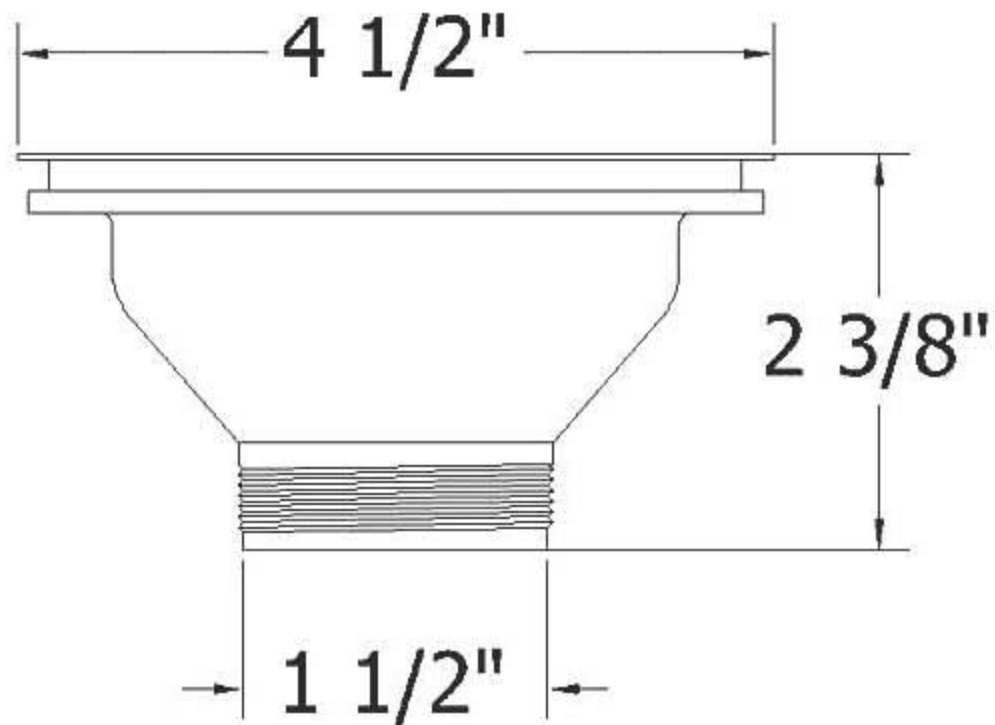

4511 – Waste 3 1/2” with Basket

Part

Description

01	Basket
02	Central Screw
*03	*Drain Top
*04	*Drain Gasket
*05	*Bottom Drain

*NOT AVAILABLE
SEPARATELY*

Technical Information

- For Sink Hole 3 1/2”.
- Available Finishes are French Weathered Copper(46), French Weathered Brass(47), Polished Chrome(48), SoliBrass(49), Lacquered Matte Black Nickel(50), Polished Brass(55), Polished Nickel(56), Brushed Nickel(57), Polished Copper(58), Weathered Copper(59), Satin Nickel(60), Antique Lacquered Copper(67), Antique Lacquered Brass(68), Weathered Brass(70), Lacquered Polished Black Nickel(71) and Lacquered Polished Copper(80)
- Please See Cleaning Instructions: <http://herbeau.com/CleaningAll.pdf> For Finish Care and Maintenance Information.

Please follow example when ordering parts for Waste 3 1/2”

- To order part#02 – Central Screw
 - 990455xx
- Please substitute finish number needed in place of **xx**

Herbeau®
L'Art du Sanitaire depuis 1857

4511 - Waste 3 1/2" with Basket

4511 - Waste 3 1/2" with Basket

*P/N = PART NUMBER

○ = FINISHED PARTS

XX = TWO DIGIT FINISH CODE