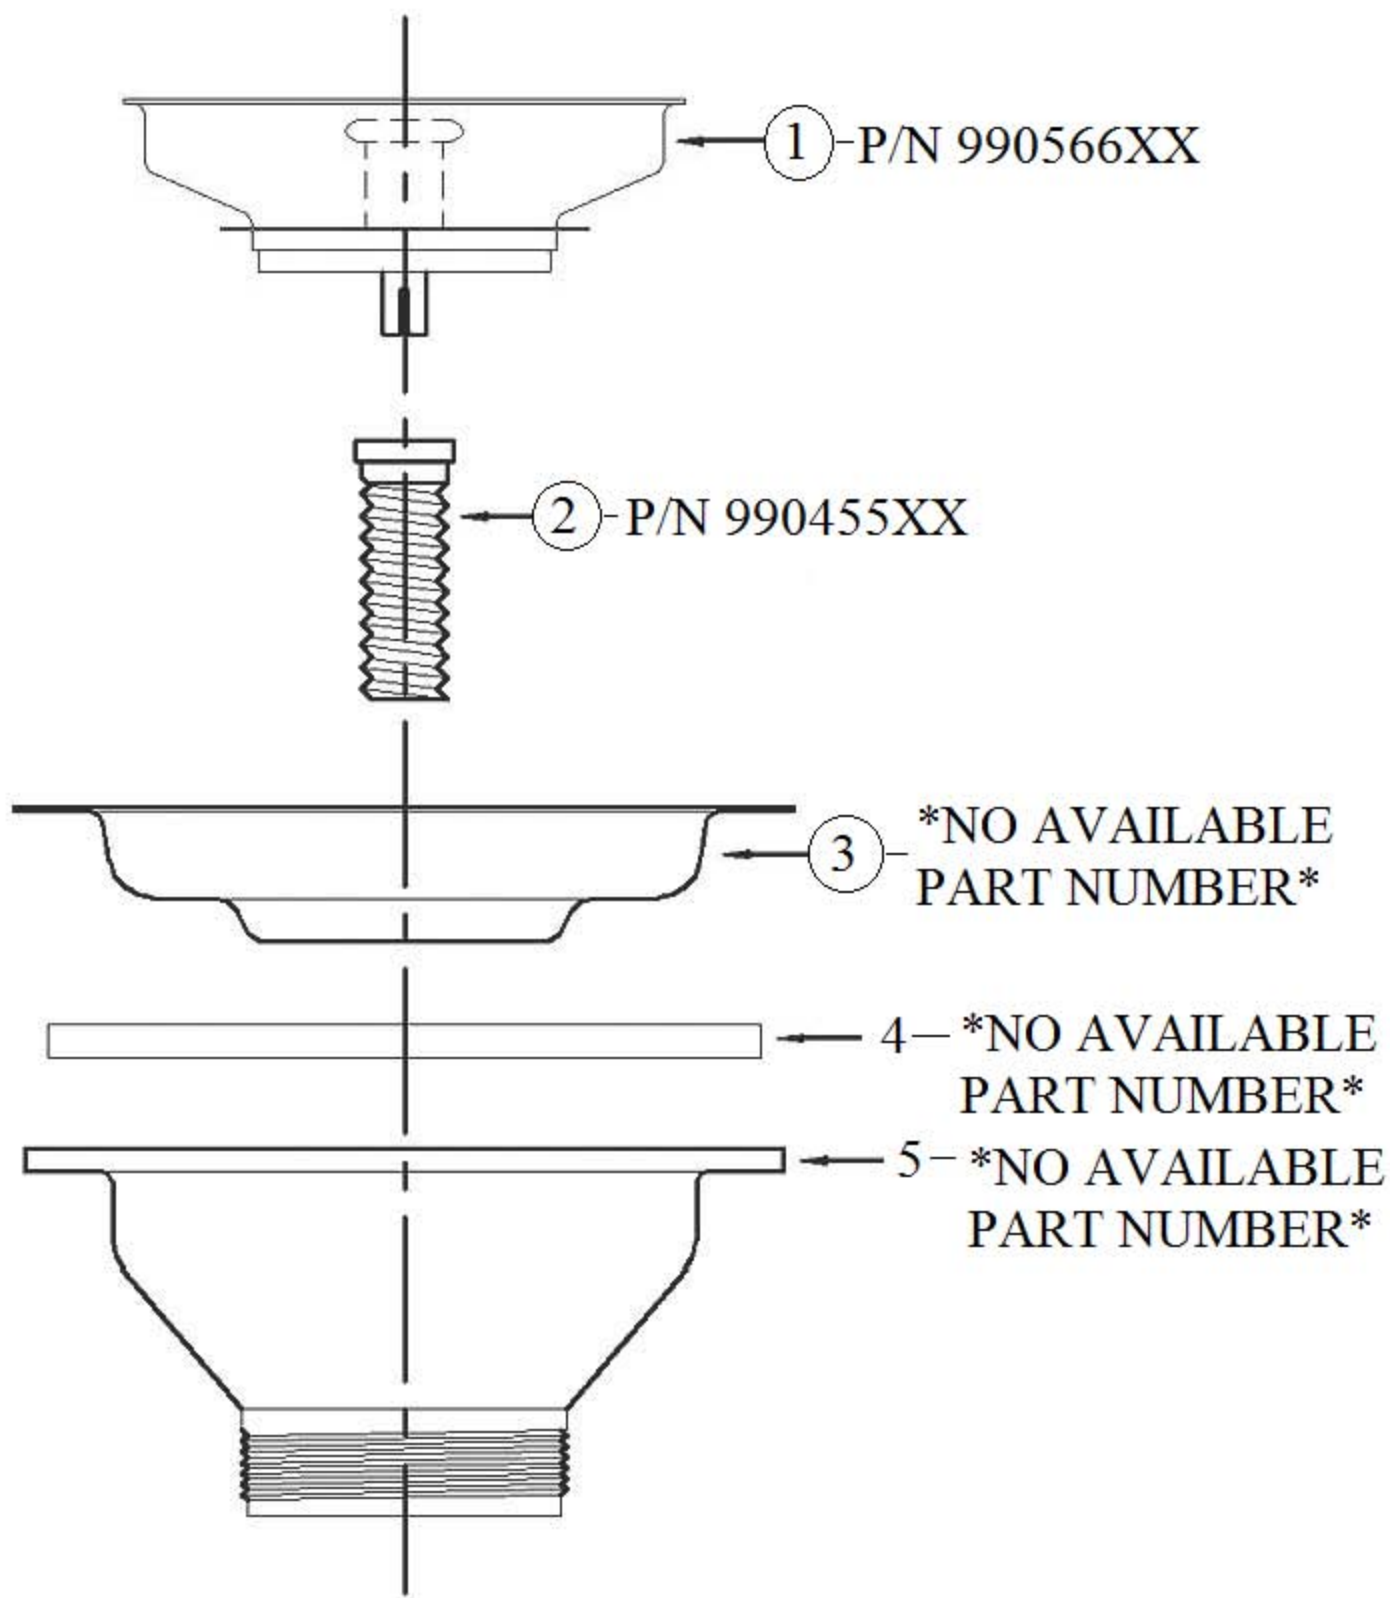

4511 – Waste 3 1/2” with Basket

Part

Description

01	Basket
02	Central Screw
*03	*Drain Top
*04	*Drain Gasket
*05	*Bottom Drain

*NOT AVAILABLE
SEPARATELY*

Technical Information

- For Sink Hole 3 1/2"
- Available Finishes are French Weathered Copper(46), French Weathered Brass(47), Polished Chrome(48), Solibrass(49), Lacquered Matte Black Nickel(50), Polished Brass(55), Polished Nickel(56), Brushed Nickel(57), Polished Copper(58), Weathered Copper(59), Satin Nickel(60), Antique Lacquered Copper(67), Antique Lacquered Brass(68), Weathered Brass(70), Lacquered Polished Black Nickel(71) and Lacquered Polished Copper(80)
- Please see cleaning Instructions: <http://herbeau.com/CleaningAll.pdf> For Finish Care & Maintenance Information.

Please follow example when ordering parts for Waste 3 ½".

- To order part#02 – **Central Screw**
 - 990455xx
- Please substitute finish number needed in place of **XX**.

Herbeau®
L'Art du Sanitaire depuis 1857

4511 - Waste 3 1/2" with Basket

4511 - Waste 3 1/2" with Basket

*P/N = PART NUMBER

○ = FINISHED PARTS

XX = TWO DIGIT FINISH CODE