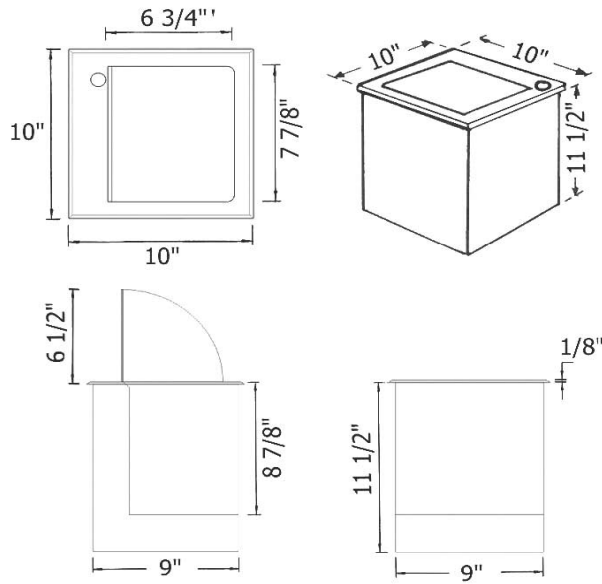

4503 – ‘Areige’ Rubbish Chute

Part #

Description

Technical Information

- Can be deck or wall mounted.
- Activated by push button.
- Available finishes are French Weathered Brass (**47**), Polished Brass (**55**) and Weathered Brass (**70**).
- Please See Cleaning Instructions: <http://herbeau.com/CleaningAll.pdf> For Finish Care and Maintenance Information.