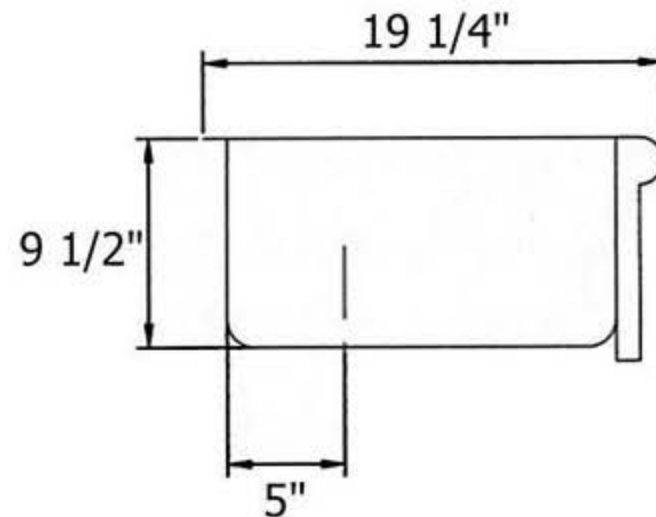

4406 – ‘Vienne’ Copper Farm House Sink

Part #

Description

Technical Information

- Includes (4511), 3 ½” Basket Strainer.
- If a garbage disposal is used, order (4513) Flange and (4514) Stopper.
- 2mm gauge.
- Available finishes are French Weathered Copper (**46**) and Weathered Copper (**59**).
- Please See Cleaning Instructions:
<http://herbeau.com/CleaningAll.pdf> For Finish Care and Maintenance Information.

Herbeau®
 L'Art du Sanitaire depuis 1857

4406 - 'Vienne' Copper Farm House Sink

Gauge = 2 mm