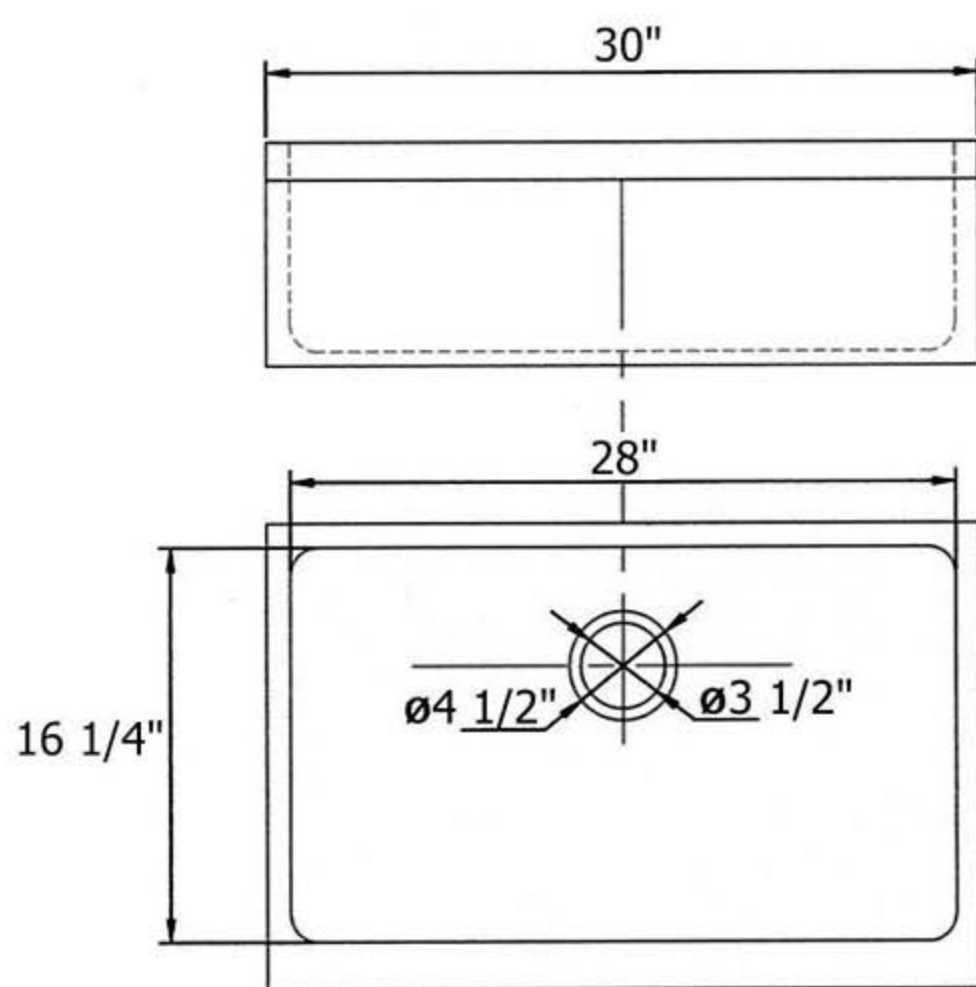

4406 – ‘Vienne’ Copper Farm House Sink

Part #

Description

Technical Information

- Includes (4511), 3 ½” Basket Strainer.
- If a garbage disposal is used, order (4513) Flange and (4514) Stopper.
- 2mm gauge.
- Available finishes are French Weathered Copper (**46**) and Weathered Copper (**59**).
- Please See Cleaning Instructions:
<http://herbeau.com/CleaningAll.pdf> For Finish Care and Maintenance Information.

Herbeau®
 L'Art du Sanitaire depuis 1857

4406 - 'Vienne' Copper Farm House Sink

Gauge = 2 mm