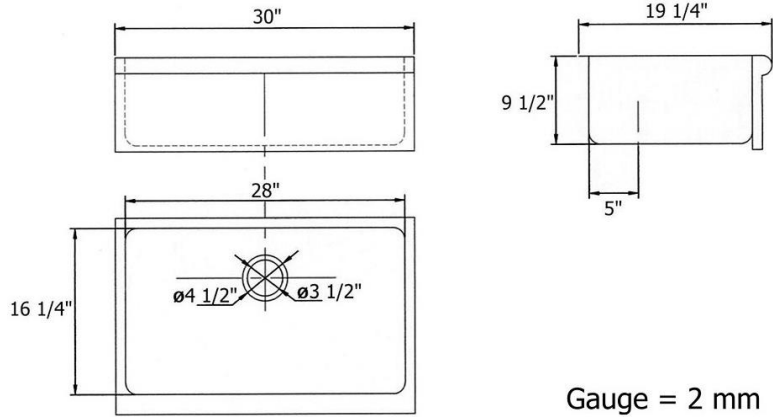

4406 – ‘Vienne’ Copper Farm House Sink

Part #

Description

Technical Information

- Includes (4511), 3 ½” Basket Strainer.
- If a garbage disposal is used, order (4513) Flange and (4514) Stopper.
- 2mm gauge.
- Available finishes are French Weathered Copper (**46**) and Weathered Copper (**59**).
- Please See Cleaning Instructions:
<http://herbeau.com/CleaningAll.pdf> For Finish Care and Maintenance Information.

Herbeau®
 L'Art du Sanitaire depuis 1857

4406 - 'Vienne' Copper Farm House Sink

Gauge = 2 mm