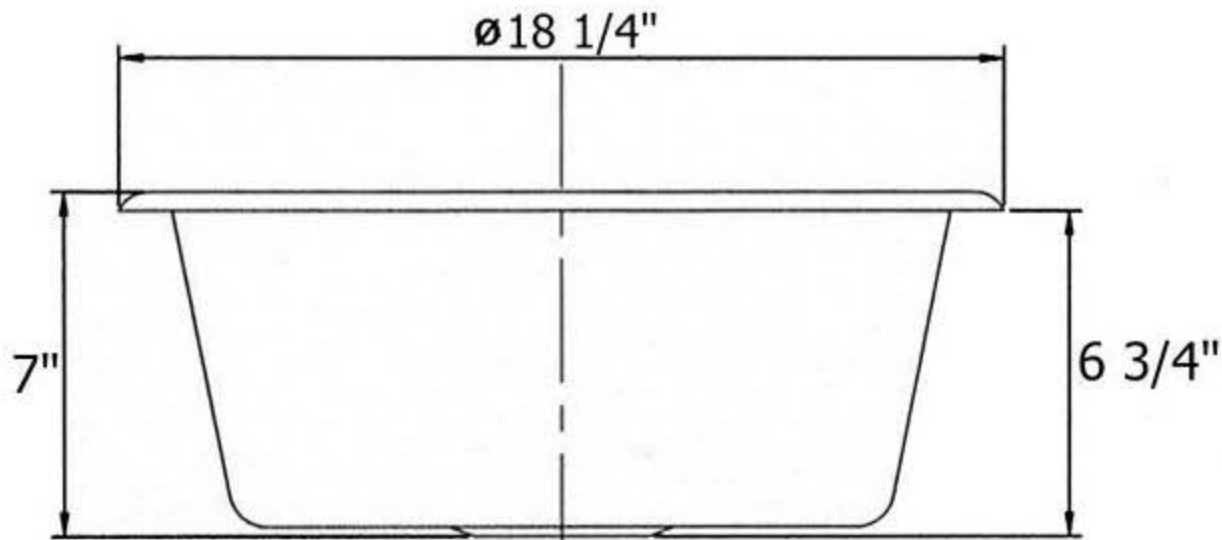

4307 - 'Saone' Round Bowl

Gauge = 1.2mm