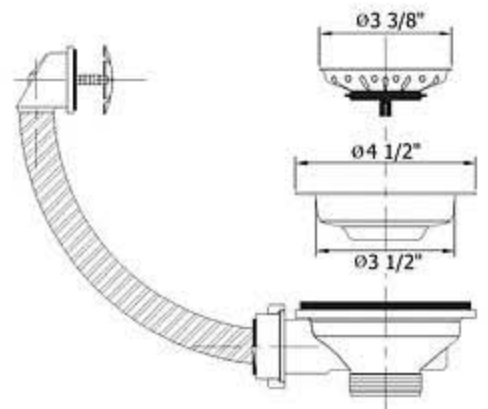

## Technical Information

- Can be under-mounted with standard clips. Clips not included.
- Includes 3 1/2", 4511 Basket Strainer.
- Includes 4523 External Overflow.
- Must be special ordered without Overflow, if (4513) Disposal Flange is used.
- Available finishes are French Weathered Copper (**46**), French Weathered Brass (**47**), Polished Brass (**55**), Polished Nickel (**56**), Brushed Nickel (**57**), Polished Copper & Brass (**58**), Weathered Copper (**59**), Satin Nickel (**60**), Hammered Weathered Copper & Brass (**61**), Hammered Polished Nickel (**65**), Hammered Satin Nickel (**66**), Weathered Brass (**70**), Hammered Brushed Nickel (**77**), Hammered Weathered Brass (**78**), Hammered Polished Brass (**79**), Hammered French Polished Copper (**81**), Hammered French Weathered Copper (**82**) and Hammered French Weathered Brass (**83**).
- Please See Cleaning Instructions:  
<http://herbeau.com/CleaningAll.pdf> For Finish Care and Maintenance Information.

Please follow example when ordering parts for Saone Round Bowl

- To order part#02 – External Overflow
  - 4523xx
- Please substitute finish number needed in place of **XX**

**Herbeau**<sup>®</sup>  
L'Art du Sanitaire depuis 1857

# 4307 - 'Saone' Round Bowl

Gauge = 1.2mm