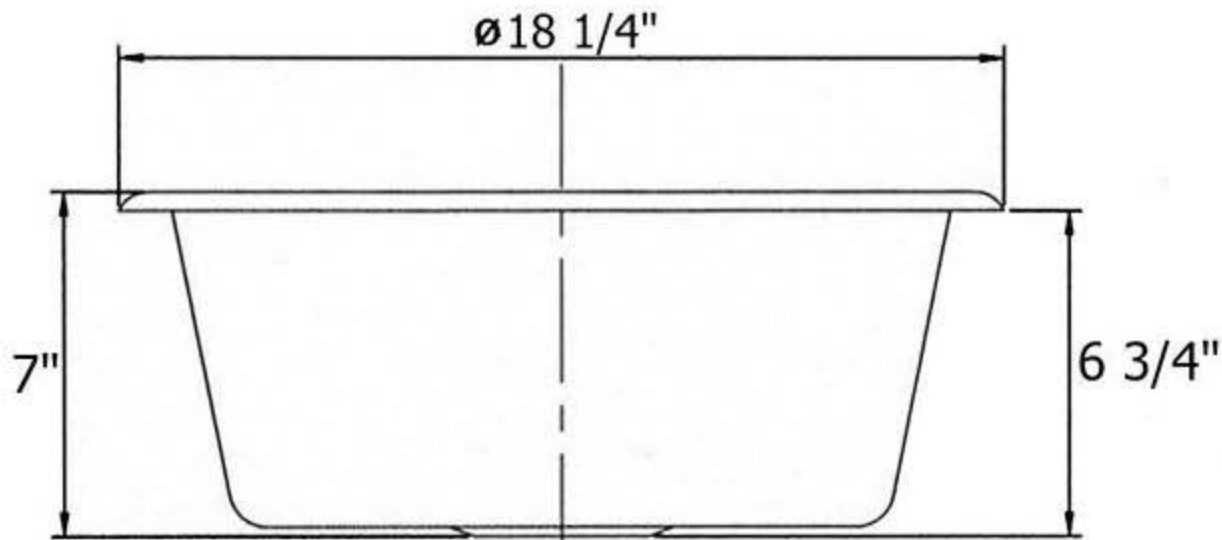

4307 - 'Saone' Round Bowl