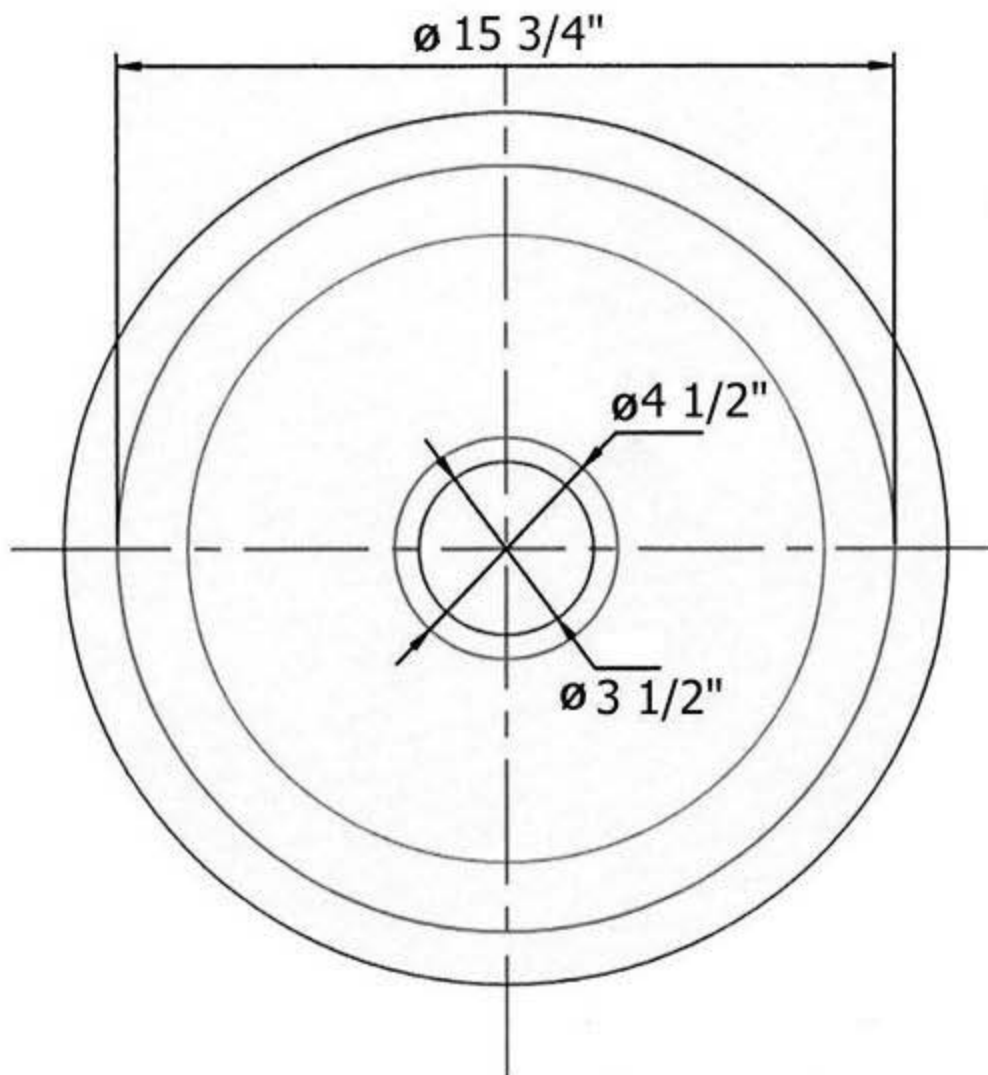

4307 - 'Saone' Round Bowl

Gauge = 1.2mm