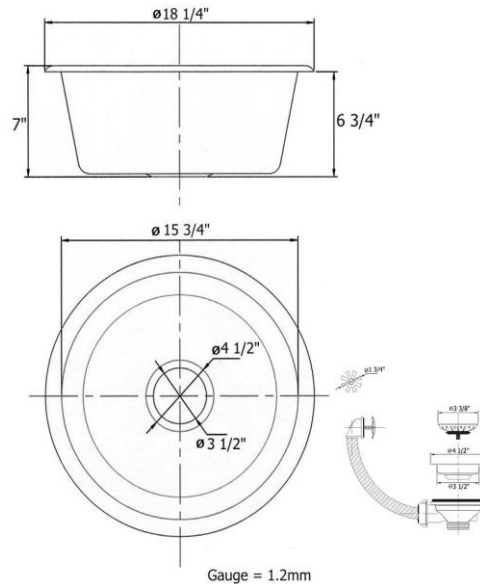

# 4307 – ‘Saone’ Round Bowl

Part #	Description
01	Basket Strainer
02	Overflow

## Technical Information

- Can be under-mounted with standard clips. Clips not included.
- Includes 3 1/2", 4511 Basket Strainer.
- Includes 4523 External Overflow.
- Must be special ordered without Overflow, if (4513) Disposal Flange is used.
- Available finishes are French Weathered Copper (**46**), French Weathered Brass (**47**), Polished Brass (**55**), Polished Nickel (**56**), Brushed Nickel (**57**), Polished Copper & Brass (**58**), Weathered Copper (**59**), Satin Nickel (**60**), Hammered Weathered Copper & Brass (**61**), Hammered Polished Nickel (**65**), Hammered Satin Nickel (**66**), Weathered Brass (**70**), Hammered Brushed Nickel (**77**), Hammered Weathered Brass (**78**), Hammered Polished Brass (**79**), Hammered French Polished Copper (**81**), Hammered French Weathered Copper (**82**) and Hammered French Weathered Brass (**83**).
- Please See Cleaning Instructions:  
<http://herbeau.com/CleaningAll.pdf> For Finish Care and Maintenance Information.

# 4307 - 'Saone' Round Bowl

Gauge = 1.2mm