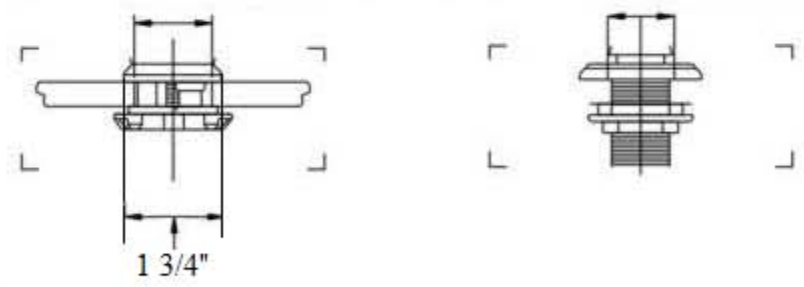

Body Installation Hole Ø 1 1/2" Spray Installation Hole Ø 1 1/4"