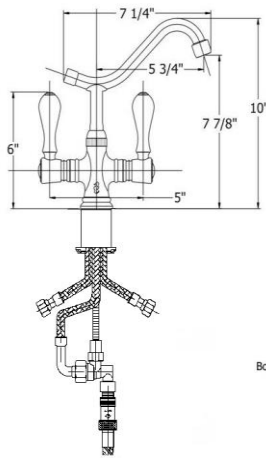

4209 - 'Namur' Single Hole Mixer with Hand Spray

Part#	Description
25	Rubber O-Ring
26	PVC Tube
27	Washer
28	3/8" Washer
38	Backflow Restrictor
40	3/8" Washer
41	Braided H/S Hose
49	Threaded Pipe
50	Threaded Stem
51	Brass Hex Nut
52	Metal Ring & Rubber Washer
53	Flat Rubber Washer
54	Hand Spray Elbow
56	Hand Spray Coupler
57	Finished Wood or White Ceramic Handle
58	Threaded Stem
59	Flange F/Ceramic H/S
60	H/S Escutcheon
61	Connector F/Ceramic Hand Spray
62	H/S Head Assembly
63	Hex Nut
64	Aerator Inserts
64	4 Piece Grill Kit
67	Finished Aerator Screw
81	1/4 Turn Ceramic Cartridge - Hot
82	1/4 Turn Ceramic Cartridge - Cold
91	Diverter Brass Adapter Kit
91	1/2" Washer
92	Hand Spray Kit
93	Finished Wood or White Ceramic Handle
94	Spout Assembly
95	Black Plastic Diverter Block Assembly

Technical Information

- IAPMO: NSF/ANSI 61, NSF/ANSI 372 & ASME A112.18.1/CSA B125.1 certified.
- Uses Flühs ceramic cartridges.
- Faucet body requires 1 3/4" hole drilling.
- Hand spray requires 1 1/4" hole drilling.
- Maximum flow rate is 1.2 GPM with new low flow restrictor.
- 3/8" flexible hose connections.
- Faucet normally ships with Ceramic Handles (20). Please specify when ordering if you would prefer Wood Handles (63).
- Available finishes are French Weathered Copper & Brass (46), French Weathered Brass (47), Polished Chrome (48), SoliBrass (49), Lacquered Matte Black Nickel (50), Polished Brass (55), Polished Nickel (56), Brushed Nickel (57), Polished Copper & Brass (58), Weathered Copper & Brass (59), Satin Nickel (60), Antique Lacquered Copper (67), Antique Lacquered Brass (68), Weathered Brass (70), Lacquered Polished Black Nickel (71) and Lacquered Polished Copper (80).
- Please See Cleaning Instructions: <http://herbeau.com/CleaningAll.pdf> For Finish Care and Maintenance Information.

Part#	Description
01	Handle Screw
02	Finished Metal Washer
03	Rubber O-Ring
04	Handle Escutcheon
05	Handle Elbow
06	Flat Rubber Washer
07	Nylon Clip
08	Rubber Horse Shoe Washer
09	Swan Nut
10	Rubber O-Ring
11	Aerator Washer
12	Aerator Filter
13	Aerator Cover
14	Main Body
15	Rubber O-Ring
16	Spline Adapter
17	Connector
18	12" X 3/8" Flexible Supply Hose & O-Ring
18	Optional 30" X 3/8" Flexible Supply Hose & O-Ring
19	Rubber O-Ring
20	Threaded Supply Line
21	Braided 90° Supply Hose
22	Metal Horse Shoe
23	Washer
24	Brass Mounting Nut