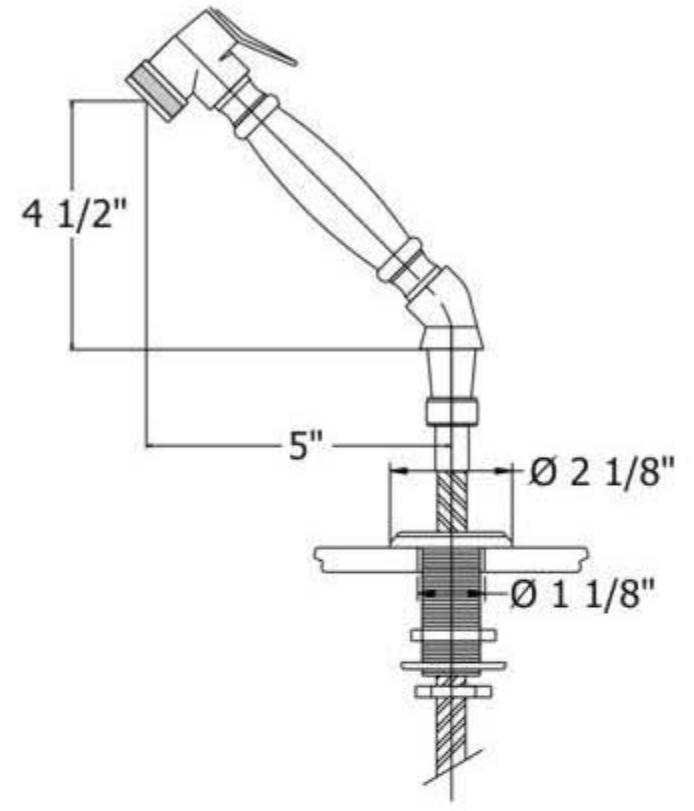

4209 - 'Namur' Mixer with Hand Spray