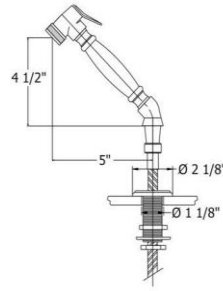

4209 - 'Namur' Single Hole Mixer with Hand Spray

Part#	Description
25	Rubber O-Ring
26	PVC Tube
27	Washer
28	3/8" Washer
38	Backflow Restrictor
40	3/8" Washer
41	Braided H/S Hose
49	Threaded Pipe
50	Threaded Stem
51	Brass Hex Nut
52	Metal Ring & Rubber Washer
53	Flat Rubber Washer
54	Hand Spray Elbow
56	Hand Spray Coupler
57	Finished Wood or White Ceramic Handle
58	Threaded Stem
59	Flange F/Ceramic H/S
60	H/S Escutcheon
61	Connector F/Ceramic Hand Spray
62	H/S Head Assembly
63	Hex Nut
64	Aerator Inserts
64	4 Piece Grill Kit
67	Finished Aerator Screw
81	1/4 Turn Ceramic Cartridge - Hot
82	1/4 Turn Ceramic Cartridge - Cold
91	Diverter Brass Adapter Kit
91	1/2" Washer
92	Hand Spray Kit
93	Finished Wood or White Ceramic Handle
94	Spout Assembly
95	Black Plastic Diverter Block Assembly

Technical Information

- IAPMO: NSF/ANSI 61, NSF/ANSI 372 & ASME A112.18.1/CSA B125.1 certified.
- Uses Flühs ceramic cartridges.
- Faucet body requires 1 3/4" hole drilling.
- Hand spray requires 1 1/4" hole drilling.
- Maximum flow rate is 1.2 GPM with new low flow restrictor.
- 3/8" flexible hose connections.
- Faucet normally ships with Ceramic Handles (20). Please specify when ordering if you would prefer Wood Handles (63).
- Available finishes are French Weathered Copper & Brass (46), French Weathered Brass (47), Polished Chrome (48), SoliBrass (49), Lacquered Matte Black Nickel (50), Polished Brass (55), Polished Nickel (56), Brushed Nickel (57), Polished Copper & Brass (58), Weathered Copper & Brass (59), Satin Nickel (60), Antique Lacquered Copper (67), Antique Lacquered Brass (68), Weathered Brass (70), Lacquered Polished Black Nickel (71) and Lacquered Polished Copper (80).
- Please See Cleaning Instructions: <http://herbeau.com/CleaningAll.pdf> For Finish Care and Maintenance Information.

Part#	Description
01	Handle Screw
02	Finished Metal Washer
03	Rubber O-Ring
04	Handle Escutcheon
05	Handle Elbow
06	Flat Rubber Washer
07	Nylon Clip
08	Rubber Horse Shoe Washer
09	Swan Nut
10	Rubber O-Ring
11	Aerator Washer
12	Aerator Filter
13	Aerator Cover
14	Main Body
15	Rubber O-Ring
16	Spline Adapter
17	Connector
18	12" X 3/8" Flexible Supply Hose & O-Ring
18	Optional 30" X 3/8" Flexible Supply Hose & O-Ring
19	Rubber O-Ring
20	Threaded Supply Line
21	Braided 90° Supply Hose
22	Metal Horse Shoe
23	Washer
24	Brass Mounting Nut