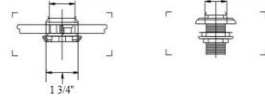

4209 - 'Namur' Single Hole Mixer with Hand Spray

Part#	Description
25	Rubber O-Ring
26	PVC Tube
27	Washer
28	3/8" Washer
38	Backflow Restrictor
40	3/8" Washer
41	Braided H/S Hose
49	Threaded Pipe
50	Threaded Stem
51	Brass Hex Nut
52	Metal Ring & Rubber Washer
53	Flat Rubber Washer
54	Hand Spray Elbow
56	Hand Spray Coupler
57	Finished Wood or White Ceramic Handle
58	Threaded Stem
59	Flange F/Ceramic H/S
60	H/S Escutcheon
61	Connector F/Ceramic Hand Spray
62	H/S Head Assembly
63	Hex Nut
64	Aerator Inserts
64	4 Piece Grill Kit
67	Finished Aerator Screw
81	1/4 Turn Ceramic Cartridge - Hot
82	1/4 Turn Ceramic Cartridge - Cold
91	Diverter Brass Adapter Kit
91	1/2" Washer
92	Hand Spray Kit
93	Finished Wood or White Ceramic Handle
94	Spout Assembly
95	Black Plastic Diverter Block Assembly

Technical Information

- IAPMO: NSF/ANSI 61, NSF/ANSI 372 & ASME A112.18.1/CSA B125.1 certified.
- Uses Flühs ceramic cartridges.
- Faucet body requires 1 3/4" hole drilling.
- Hand spray requires 1 1/4" hole drilling.
- Maximum flow rate is 1.2 GPM with new low flow restrictor.
- 3/8" flexible hose connections.
- Faucet normally ships with Ceramic Handles (20). Please specify when ordering if you would prefer Wood Handles (63).
- Available finishes are French Weathered Copper & Brass (46), French Weathered Brass (47), Polished Chrome (48), SoliBrass (49), Lacquered Matte Black Nickel (50), Polished Brass (55), Polished Nickel (56), Brushed Nickel (57), Polished Copper & Brass (58), Weathered Copper & Brass (59), Satin Nickel (60), Antique Lacquered Copper (67), Antique Lacquered Brass (68), Weathered Brass (70), Lacquered Polished Black Nickel (71) and Lacquered Polished Copper (80).
- Please See Cleaning Instructions: <http://herbeau.com/CleaningAll.pdf> For Finish Care and Maintenance Information.

Part#	Description
01	Handle Screw
02	Finished Metal Washer
03	Rubber O-Ring
04	Handle Escutcheon
05	Handle Elbow
06	Flat Rubber Washer
07	Nylon Clip
08	Rubber Horse Shoe Washer
09	Swan Nut
10	Rubber O-Ring
11	Aerator Washer
12	Aerator Filter
13	Aerator Cover
14	Main Body
15	Rubber O-Ring
16	Spline Adapter
17	Connector
18	12" X 3/8" Flexible Supply Hose & O-Ring
18	Optional 30" X 3/8" Flexible Supply Hose & O-Ring
19	Rubber O-Ring
20	Threaded Supply Line
21	Braided 90° Supply Hose
22	Metal Horse Shoe
23	Washer
24	Brass Mounting Nut