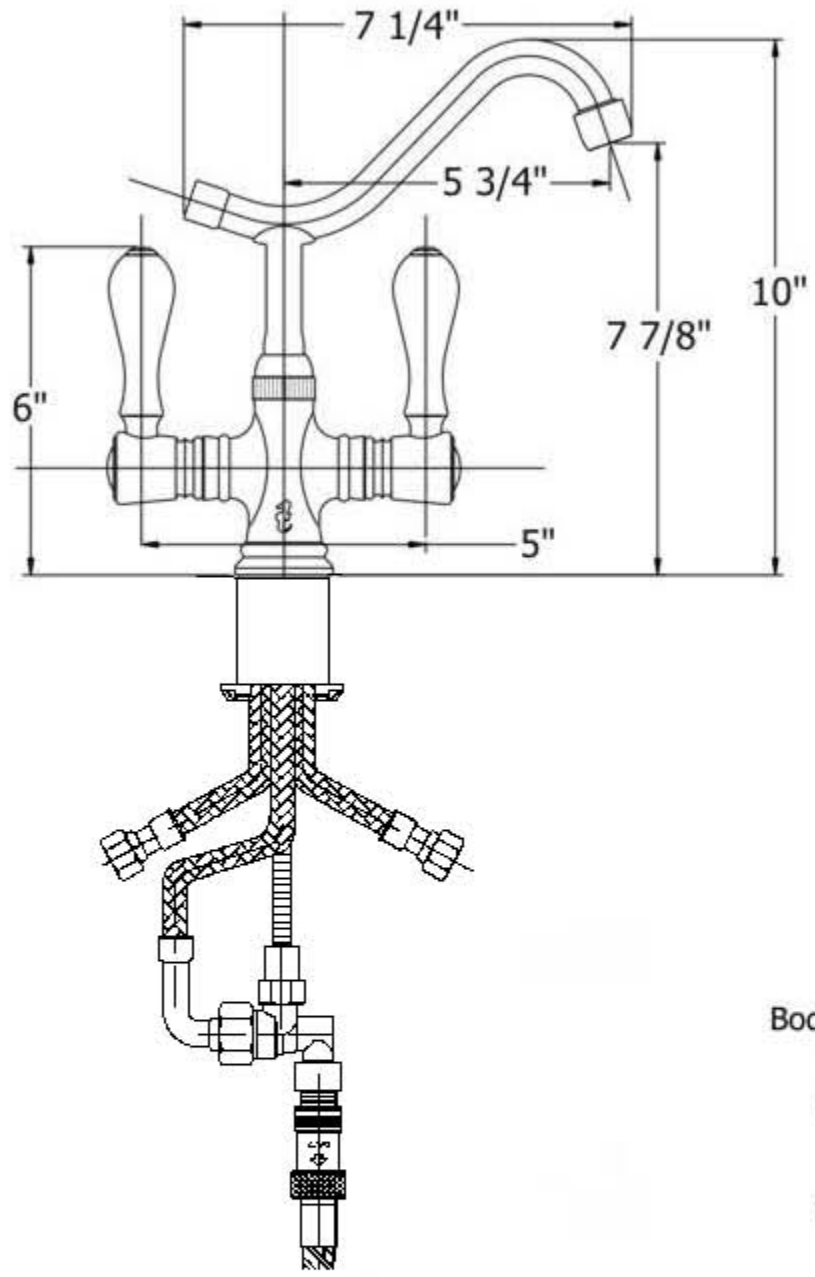

4209 - 'Namur' Mixer with Hand Spray