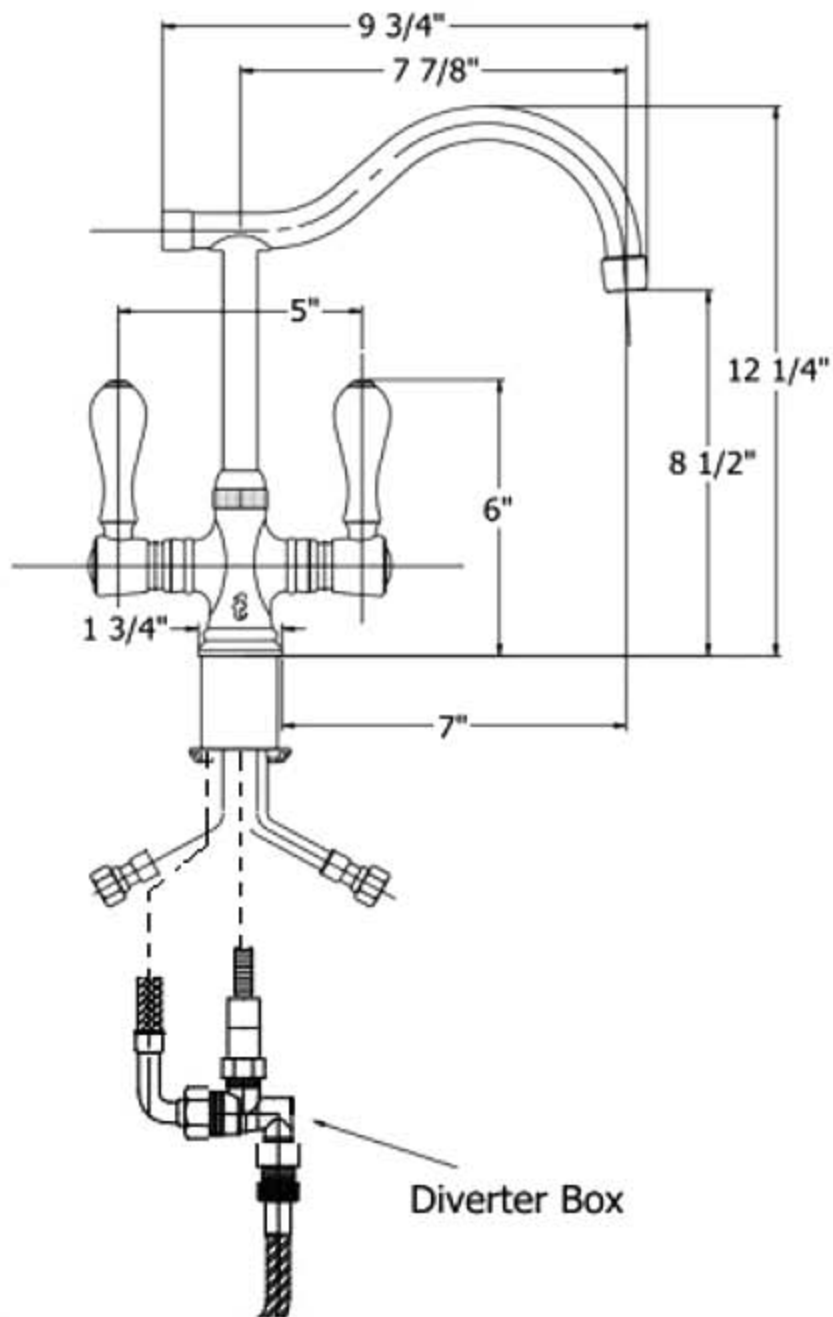

4208 - 'Ostende' Mixer with Hand Spray

Body Installation Hole $\text{Ø } 1 \frac{1}{2}$ "

Spray Installation Hole $\text{Ø } 1 \frac{1}{4}$ "