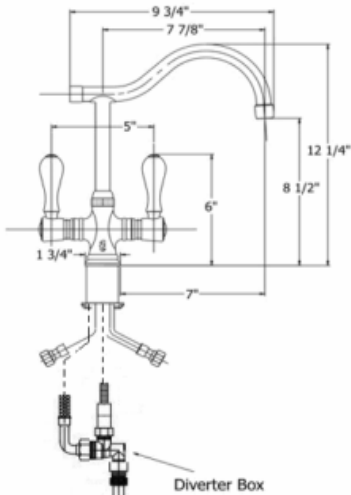

4208 - 'Ostende' Single Hole Mixer with Hand Spray

Part#	Description
22	Metal Horseshoe
23	Washer
24	Brass Hex Nut
25	Rubber O-Ring
26	PVC Tube
27	Washer
37	Backflow Restrictor
40	3/8" Washer
41	Braided Hose For H/S
49	Threaded Pipe
50	Threaded Stem
51	Brass Hex Nut
52	Metal Ring & Rubber Washer
53	Flat Rubber Washer
54	Hand spray Elbow
56	Hand Spray Coupler
57	Wood or Ceramic Hand Spray Handle

Technical Information

- IAPMO: NSF/ANSI 61, NSF/ANSI 372 & ASME A112.18.1/CSA B125.1 Certified.
- Uses Flühs Ceramic Cartridges.
- Faucet Body Requires 1 1/2" Hole Drilling.
- Hand Spray Requires 1 1/4" Hole Drilling.
- Maximum Flow Rate is 1.2 GPM With New Low Flow Restrictor.
- 3/8" Flexible Hose Connections.
- Available Finishes are French Weathered Copper & Brass(46), Lacquered Matte Black Nickel(50), Polished Brass(55), Polished Nickel(56), Brushed Nickel(57), Polished Copper and Brass(58), Weathered Copper and Brass(59), Satin Nickel(60), Antique Lacquered Copper & Brass(67) and Lacquered Polished Black Nickel(71).
- Faucet Normally Ships With Ceramic Handles (20). Please Specify When Ordering If You Would Prefer Wood Handles (63).