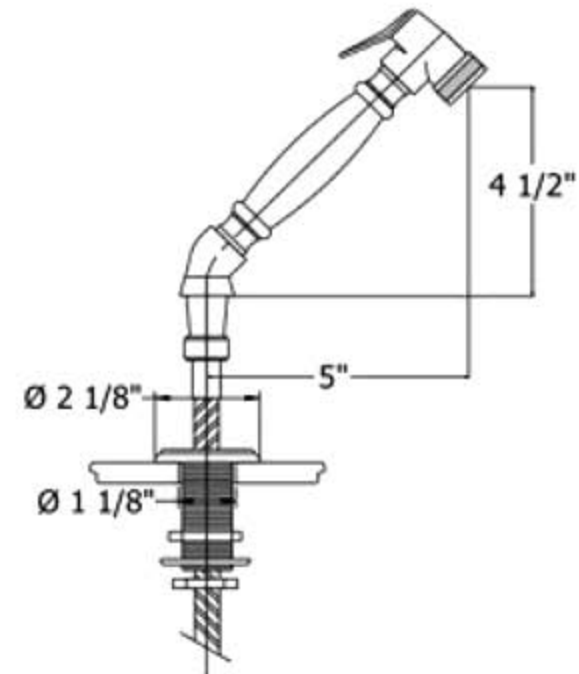

4208 - 'Ostende' Mixer with Hand Spray

Body Installation Hole $\text{Ø } 1 \frac{1}{2}$ "

Spray Installation Hole $\text{Ø } 1 \frac{1}{4}$ "