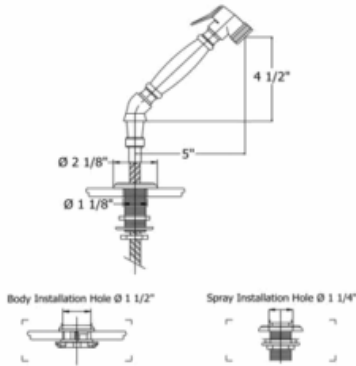

4208 - 'Ostende' Single Hole Mixer with Hand Spray

Part#	Description
22	Metal Horseshoe
23	Washer
24	Brass Hex Nut
25	Rubber O-Ring
26	PVC Tube
27	Washer
37	Backflow Restrictor
40	3/8" Washer
41	Braided Hose For H/S
49	Threaded Pipe
50	Threaded Stem
51	Brass Hex Nut
52	Metal Ring & Rubber Washer
53	Flat Rubber Washer
54	Hand spray Elbow
56	Hand Spray Coupler
57	Wood or Ceramic Hand Spray Handle

Technical Information

- IAPMO: NSF/ANSI 61, NSF/ANSI 372 & ASME A112.18.1/CSA B125.1 Certified.
- Uses Flühs Ceramic Cartridges.
- Faucet Body Requires 1 1/2" Hole Drilling.
- Hand Spray Requires 1 1/4" Hole Drilling.
- Maximum Flow Rate is 1.2 GPM With New Low Flow Restrictor.
- 3/8" Flexible Hose Connections.
- Available Finishes are French Weathered Copper & Brass(46), Lacquered Matte Black Nickel(50), Polished Brass(55), Polished Nickel(56), Brushed Nickel(57), Polished Copper and Brass(58), Weathered Copper and Brass(59), Satin Nickel(60), Antique Lacquered Copper & Brass(67) and Lacquered Polished Black Nickel(71).
- Faucet Normally Ships With Ceramic Handles (20). Please Specify When Ordering If You Would Prefer Wood Handles (63).