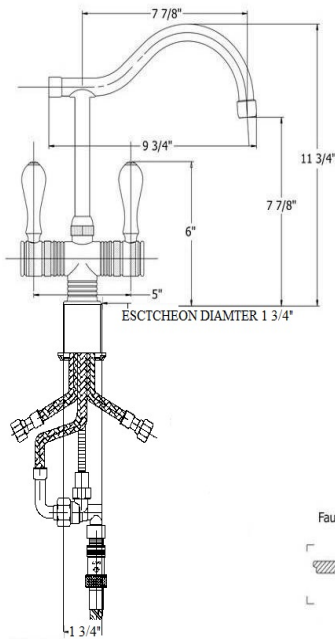

# 4207 - 'Valence' Single Hole Mixer with Hand Spray

Part	Description
29	Rubber Horseshoe Washer
30	Washer
37	Back Flow Restrictor
40	3/8" Washer
41	Braided Hand Spray Hose
49	Threaded Pipe
50	Threaded Stem
51	Hex Nut
52	Metal Ring & Rubber Washer
53	Flat Rubber Washer
54	Hand Spray Elbow
56	Hand Spray Coupler
57	Finished Wood or White Ceramic Handle
58	Threaded Supply Line
59	Finished Hand Spray Flange
60	Hand Spray Escutcheon
61	Top Connector
62	Head Assembly
63	Hex Nut

## Technical Information

- IAPMO: NSF/ANSI 61, NSF/ANSI 372 & ASME A112.18.1/CSA B125.1 Certified.
- Uses Flühs Ceramic Cartridges.
- Faucet Body Requires 1 1/2" Hole Drilling.
- Hand Spray Requires 1 1/4" Hole Drilling.
- Maximum Flow Rate is 1.2 GPM With New Low Flow Restrictor.
- 3/8" Flexible Hose Connections.
- Faucet Normally Ships with Ceramic Handles **(20)**. Please Specify When Ordering If You Would Prefer Wood Handles **(63)**.
- Available Finishes are French Weathered Copper & Brass**(46)**, French Weathered Brass**(47)**, Polished Chrome**(48)**, SoliBrass**(49)**, Lacquered Matte Black Nickel**(50)**, Polished Brass**(55)**, Polished Nickel**(56)**, Brushed Nickel**(57)**, Polished Copper & Brass**(58)**, Weathered Copper & Brass**(59)**, Satin Nickel**(60)**, Antique Lacquered Copper**(67)**, Antique Lacquered Brass**(68)**, Weathered Brass**(70)**, Lacquered Polished Black Nickel**(71)** and Lacquered Polished Copper**(80)**.
- Please See Cleaning Instructions: <http://herbeau.com/CleaningAll.pdf> for Finish Care & Maintenance.