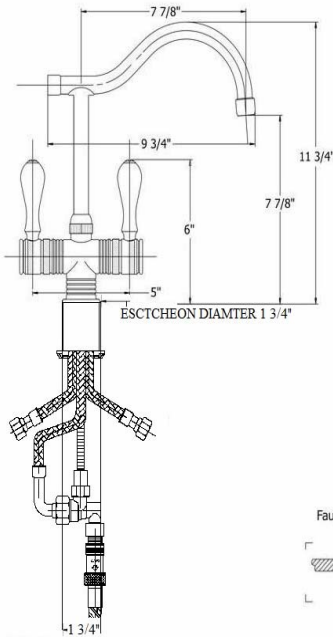

# 4207 - 'Valence' Single Hole Mixer with Hand Spray

Part	Description
52	Metal Ring & Rubber Washer
53	Flat Rubber Washer
54	Hand Spray Elbow
56	Hand Spray Coupler
57	Finished Wood or White Ceramic Handle
58	Threaded Supply Line
59	Finished Hand Spray Flange
60	Hand Spray Escutcheon
61	Top Connector
62	Head Assembly
63	Hex Nut
64	Plastic Aerator Inserts
64	4 Piece Grill Kit
67	Finished Aerator Screw
81	¼ Turn Ceramic Cartridge-Hot
82	¼ Turn Ceramic Cartridge-Cold
91	Diverter Brass Adapter Kit
91	½" Washer

## Technical Information

- IAPMO: NSF/ANSI 61, NSF/ANSI 372 & ASME A112.18.1/CSA B125.1 Certified.
- Uses Flühs Ceramic Cartridges.
- Faucet Body Requires 1 1/2" Hole Drilling.
- Hand Spray Requires 1 ¼" Hole Drilling.
- Maximum Flow Rate is 1.2 GPM With New Low Flow Restrictor.
- 3/8" Flexible Hose Connections.
- Available Finishes are French Weathered Copper & Brass(46), Lacquered Matte Black Nickel(50), Polished Brass(55), Polished Nickel(56), Brushed Nickel(57), Polished Copper and Brass(58), Weathered Copper and Brass(59), Satin Nickel(60), Antique Lacquered Copper & Brass(67) and Lacquered Polished Black Nickel(71).
- Faucet Normally Ships With Ceramic Handles (20). Please Specify When Ordering If You Would Prefer Wood Handles (63).
- Please See Cleaning Instructions: <http://herbeau.com/CleaningAll.pdf> for Finish Care and Maintenance.

Part#	Description
01	Handle Screw
02	Finished Metal Washer
03	Rubber O-Ring
04	Handle Escutcheon/Copper/ Brass
05	Handle Elbow
07	Nylon Clip
08	Rubber O-Ring
09	Swan Nut
10	Flat Rubber Washer
11	Aerator Washer
12	Aerator Filter
13	Aerator Cover
14	Main Body
16	Splined Insert
17	Connector
18	30" X 3/8" Flexible Supply Hose & O-Ring
18	12" X 3/8" Flexible Supply Hose & O-Ring
19	Rubber O-Ring
20	Threaded Supply Line
21	Braided 90° Supply Line
22	Metal Horseshoe Washer
23	Washer
24	Brass Nut
25	Rubber O-Ring
26	PVC Tube
27	Rubber O-Ring
28	Rubber O-Ring
29	Rubber Horseshoe Washer
30	Washer