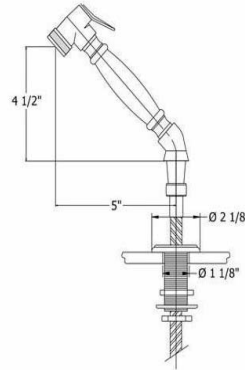

# 4207 - 'Valence' Single Hole Mixer with Hand Spray

Part	Description
52	Metal Ring & Rubber Washer
53	Flat Rubber Washer
54	Hand Spray Elbow
56	Hand Spray Coupler
57	Finished Wood or White Ceramic Handle
58	Threaded Supply Line
59	Finished Hand Spray Flange
60	Hand Spray Escutcheon
61	Top Connector
62	Head Assembly
63	Hex Nut
64	Plastic Aerator Inserts
64	4 Piece Grill Kit
67	Finished Aerator Screw
81	¼ Turn Ceramic Cartridge-Hot
82	¼ Turn Ceramic Cartridge-Cold
91	Diverter Brass Adapter Kit
91	½" Washer

## Technical Information

- IAPMO: NSF/ANSI 61, NSF/ANSI 372 & ASME A112.18.1/CSA B125.1 Certified.
- Uses Flühs Ceramic Cartridges.
- Faucet Body Requires 1 1/2" Hole Drilling.
- Hand Spray Requires 1 ¼" Hole Drilling.
- Maximum Flow Rate is 1.2 GPM With New Low Flow Restrictor.
- 3/8" Flexible Hose Connections.
- Available Finishes are French Weathered Copper & Brass(46), Lacquered Matte Black Nickel(50), Polished Brass(55), Polished Nickel(56), Brushed Nickel(57), Polished Copper and Brass(58), Weathered Copper and Brass(59), Satin Nickel(60), Antique Lacquered Copper & Brass(67) and Lacquered Polished Black Nickel(71).
- Faucet Normally Ships With Ceramic Handles (20). Please Specify When Ordering If You Would Prefer Wood Handles (63).
- Please See Cleaning Instructions: <http://herbeau.com/CleaningAll.pdf> for Finish Care and Maintenance.

Part#	Description
01	Handle Screw
02	Finished Metal Washer
03	Rubber O-Ring
04	Handle Escutcheon/Copper/ Brass
05	Handle Elbow
07	Nylon Clip
08	Rubber O-Ring
09	Swan Nut
10	Flat Rubber Washer
11	Aerator Washer
12	Aerator Filter
13	Aerator Cover
14	Main Body
16	Splined Insert
17	Connector
18	30" X 3/8" Flexible Supply Hose & O-Ring
18	12" X 3/8" Flexible Supply Hose & O-Ring
19	Rubber O-Ring
20	Threaded Supply Line
21	Braided 90° Supply Line
22	Metal Horseshoe Washer
23	Washer
24	Brass Nut
25	Rubber O-Ring
26	PVC Tube
27	Rubber O-Ring
28	Rubber O-Ring
29	Rubber Horseshoe Washer
30	Washer