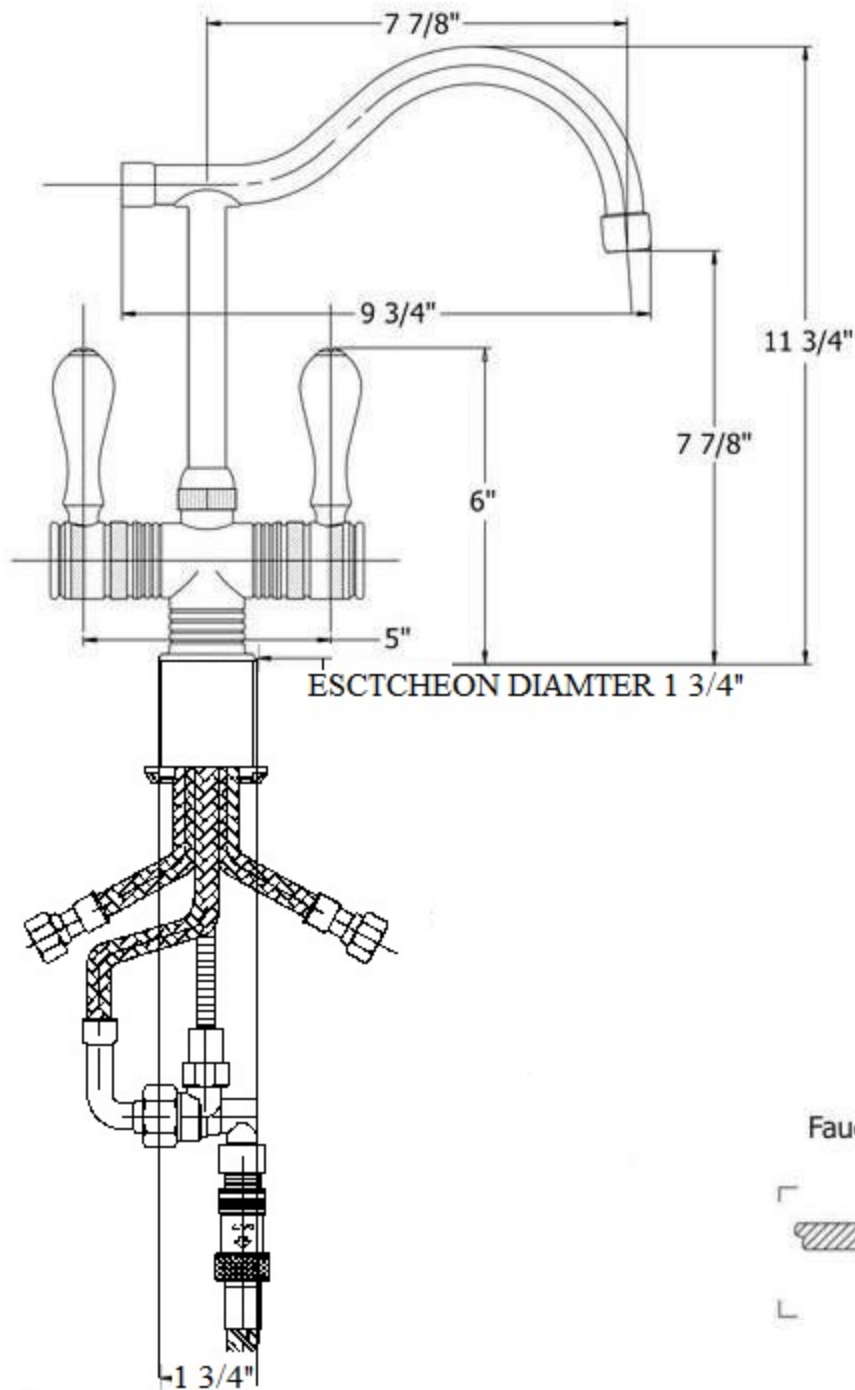

4207 - 'Valence' Mixer with Hand Spray

Copyright©2017 Herbeau Creations. All rights reserved. All product and specifications are subject to change without notice. Herbeau Creations is not responsible for typographical and/or dimensional errors. Typographical errors are subject to correction.