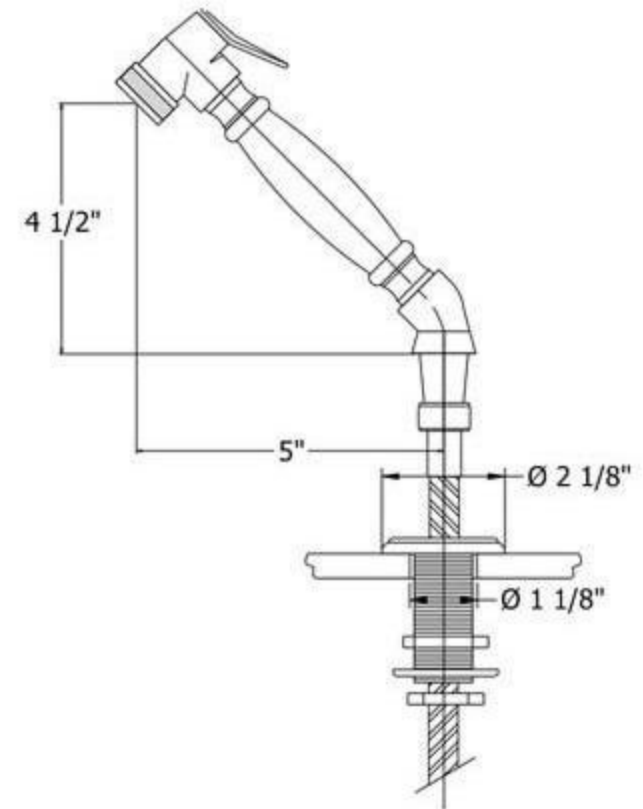

Technical Information

- IAPMO: NSF/ANSI 61, NSF/ANSI 372 & ASME A112.18.1/CSA B125.1 Certified.
- Uses Flühs Ceramic Cartridges.
- Faucet Body Requires 1 1/2" Hole Drilling.
- Hand Spray Requires 1 ¼" Hole Drilling.
- Maximum Flow Rate is 1.2 GPM With New Low Flow Restrictor.
- 3/8" Flexible Hose Connections.
- Available Finishes are French Weathered Copper & Brass(46), Lacquered Matte Black Nickel(50), Polished Brass(55), Polished Nickel(56), Brushed Nickel(57), Polished Copper and Brass(58), Weathered Copper and Brass(59), Satin Nickel(60), Antique Lacquered Copper & Brass(67) and Lacquered Polished Black Nickel(71).
- Faucet Normally Ships With Ceramic Handles (20). Please Specify When Ordering If You Would Prefer Wood Handles (63).
- Please See Cleaning Instructions: <http://herbeau.com/CleaningAll.pdf> for Finish Care and Maintenance.

Part#	Description
01	Handle Screw
02	Finished Metal Washer
03	Rubber O-Ring
04	Handle Escutcheon/Copper/ Brass
05	Handle Elbow
07	Nylon Clip
08	Rubber O-Ring
09	Swan Nut
10	Flat Rubber Washer
11	Aerator Washer
12	Aerator Filter
13	Aerator Cover
14	Main Body
16	Splined Insert
17	Connector
18	30" X 3/8" Flexible Supply Hose & O-Ring
18	12" X 3/8" Flexible Supply Hose & O-Ring
19	Rubber O-Ring
20	Threaded Supply Line
21	Braided 90° Supply Line
22	Metal Horseshoe Washer
23	Washer
24	Brass Nut
25	Rubber O-Ring
26	PVC Tube
27	Rubber O-Ring
28	Rubber O-Ring
29	Rubber Horseshoe Washer
30	Washer

- To order part #94 – Spout Assembly
 - 990072 XX
- Please substitute finish number needed in place of XX.

Herbeau[®]
L'Art du Sanitaire depuis 1857

4207 - 'Valence' Mixer with Hand Spray

Copyright©2017 Herbeau Creations. All rights reserved. All product and specifications are subject to change without notice. Herbeau Creations is not responsible for typographical and/or dimensional errors. Typographical errors are subject to correction.