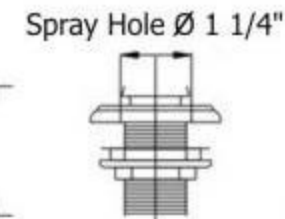

4207 - 'Valence' Mixer with Hand Spray

Copyright©2017 Herbeau Creations. All rights reserved. All product and specifications are subject to change without notice. Herbeau Creations is not responsible for typographical and/or dimensional errors. Typographical errors are subject to correction.