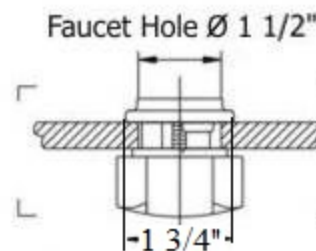

4207 - 'Valence' Mixer with Hand Spray

Copyright©2017 Herbeau Creations. All rights reserved. All product and specifications are subject to change without notice. Herbeau Creations is not responsible for typographical and/or dimensional errors. Typographical errors are subject to correction.