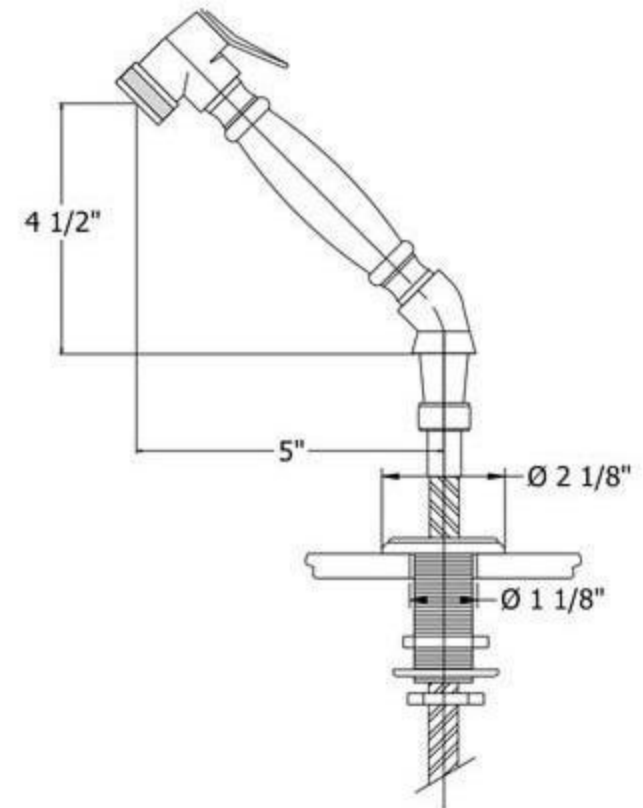

4207 - 'Valence' Mixer with Hand Spray

Copyright©2017 Herbeau Creations. All rights reserved. All product and specifications are subject to change without notice. Herbeau Creations is not responsible for typographical and/or dimensional errors. Typographical errors are subject to correction.