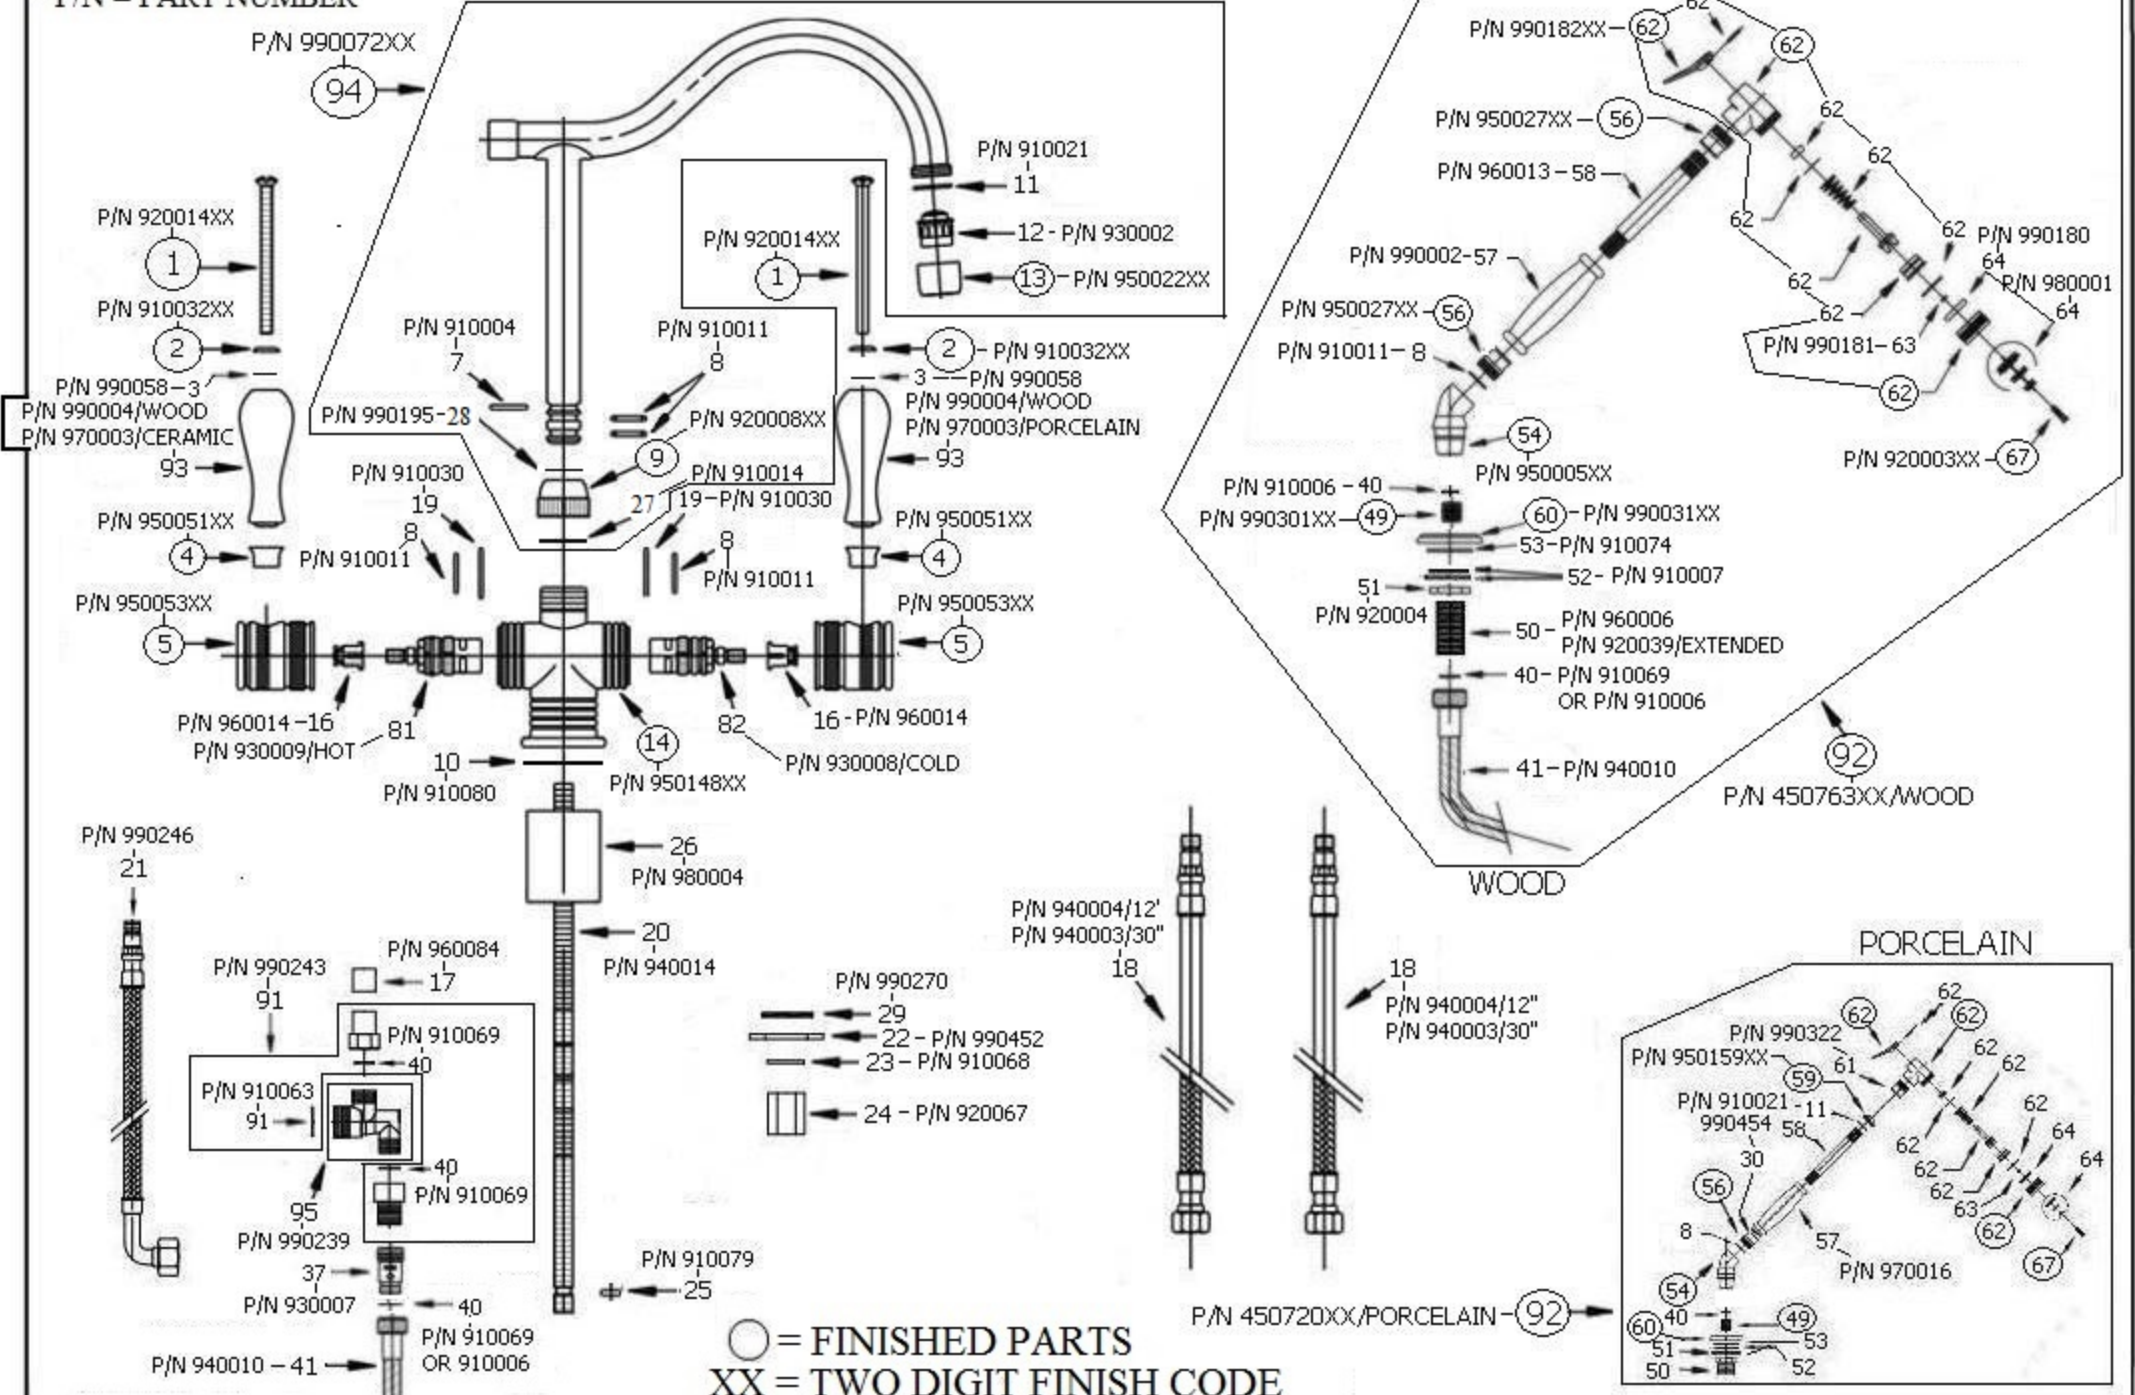

4207 - 'Valence' Mixer with Hand Spray

*P/N = PART NUMBER

Copyright©2017 Herbeau Creations. All rights reserved. All product and specifications are subject to change without notice. Herbeau Creations is not responsible for typographical and/or dimensional errors. Typographical errors are subject to correction.