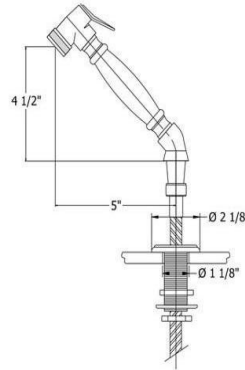

# 4207 - 'Valence' Single Hole Mixer with Hand Spray

Part	Description
29	Rubber Horseshoe Washer
30	Washer
37	Back Flow Restrictor
40	3/8" Washer
41	Braided Hand Spray Hose
49	Threaded Pipe
50	Threaded Stem
51	Hex Nut
52	Metal Ring & Rubber Washer
53	Flat Rubber Washer
54	Hand Spray Elbow
56	Hand Spray Coupler
57	Finished Wood or White Ceramic Handle
58	Threaded Supply Line
59	Finished Hand Spray Flange
60	Hand Spray Escutcheon
61	Top Connector
62	Head Assembly
63	Hex Nut

## Technical Information

- IAPMO: NSF/ANSI 61, NSF/ANSI 372 & ASME A112.18.1/CSA B125.1 Certified.
- Uses Flühs Ceramic Cartridges.
- Faucet Body Requires 1 1/2" Hole Drilling.
- Hand Spray Requires 1 1/4" Hole Drilling.
- Maximum Flow Rate is 1.2 GPM With New Low Flow Restrictor.
- 3/8" Flexible Hose Connections.
- Faucet Normally Ships with Ceramic Handles **(20)**. Please Specify When Ordering If You Would Prefer Wood Handles **(63)**.
- Available Finishes are French Weathered Copper & Brass**(46)**, French Weathered Brass**(47)**, Polished Chrome**(48)**, SoliBrass**(49)**, Lacquered Matte Black Nickel**(50)**, Polished Brass**(55)**, Polished Nickel**(56)**, Brushed Nickel**(57)**, Polished Copper & Brass**(58)**, Weathered Copper & Brass**(59)**, Satin Nickel**(60)**, Antique Lacquered Copper**(67)**, Antique Lacquered Brass**(68)**, Weathered Brass**(70)**, Lacquered Polished Black Nickel**(71)** and Lacquered Polished Copper**(80)**.
- Please See Cleaning Instructions: <http://herbeau.com/CleaningAll.pdf> for Finish Care & Maintenance.