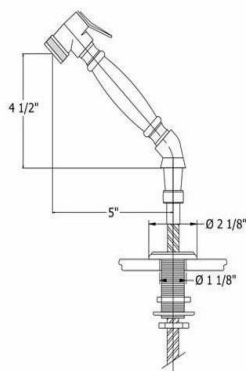

4207 - 'Valence' Single Hole Mixer with Hand Spray

Part	Description
52	Metal Ring & Rubber Washer
53	Flat Rubber Washer
54	Hand Spray Elbow
56	Hand Spray Coupler
57	Finished Wood or White Ceramic Handle
58	Threaded Supply Line
59	Finished Hand Spray Flange
60	Hand Spray Escutcheon
61	Top Connector
62	Head Assembly
63	Hex Nut
64	Plastic Aerator Inserts
64	4 Piece Grill Kit
67	Finished Aerator Screw
81	¼ Turn Ceramic Cartridge-Hot
82	¼ Turn Ceramic Cartridge-Cold
91	Diverter Brass Adapter Kit
91	½" Washer

Technical Information

- IAPMO: NSF/ANSI 61, NSF/ANSI 372 & ASME A112.18.1/CSA B125.1 Certified.
- Uses Flühs Ceramic Cartridges.
- Faucet Body Requires 1 1/2" Hole Drilling.
- Hand Spray Requires 1 ¼" Hole Drilling.
- Maximum Flow Rate is 1.2 GPM With New Low Flow Restrictor.
- 3/8" Flexible Hose Connections.
- Available Finishes are French Weathered Copper & Brass(46), Lacquered Matte Black Nickel(50), Polished Brass(55), Polished Nickel(56), Brushed Nickel(57), Polished Copper and Brass(58), Weathered Copper and Brass(59), Satin Nickel(60), Antique Lacquered Copper & Brass(67) and Lacquered Polished Black Nickel(71).
- Faucet Normally Ships With Ceramic Handles (20). Please Specify When Ordering If You Would Prefer Wood Handles (63).
- Please See Cleaning Instructions: <http://herbeau.com/CleaningAll.pdf> for Finish Care and Maintenance.

Part#	Description
01	Handle Screw
02	Finished Metal Washer
03	Rubber O-Ring
04	Handle Escutcheon/Copper/ Brass
05	Handle Elbow
07	Nylon Clip
08	Rubber O-Ring
09	Swan Nut
10	Flat Rubber Washer
11	Aerator Washer
12	Aerator Filter
13	Aerator Cover
14	Main Body
16	Splined Insert
17	Connector
18	30" X 3/8" Flexible Supply Hose & O-Ring
18	12" X 3/8" Flexible Supply Hose & O-Ring
19	Rubber O-Ring
20	Threaded Supply Line
21	Braided 90° Supply Line
22	Metal Horseshoe Washer
23	Washer
24	Brass Nut
25	Rubber O-Ring
26	PVC Tube
27	Rubber O-Ring
28	Rubber O-Ring
29	Rubber Horseshoe Washer
30	Washer