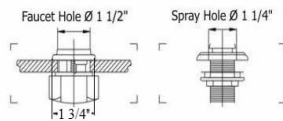

# 4207 - 'Valence' Single Hole Mixer with Hand Spray

Part	Description
52	Metal Ring & Rubber Washer
53	Flat Rubber Washer
54	Hand Spray Elbow
56	Hand Spray Coupler
57	Finished Wood or White Ceramic Handle
58	Threaded Supply Line
59	Finished Hand Spray Flange
60	Hand Spray Escutcheon
61	Top Connector
62	Head Assembly
63	Hex Nut
64	Plastic Aerator Inserts
64	4 Piece Grill Kit
67	Finished Aerator Screw
81	¼ Turn Ceramic Cartridge-Hot
82	¼ Turn Ceramic Cartridge-Cold
91	Diverter Brass Adapter Kit
91	½" Washer

## Technical Information

- IAPMO: NSF/ANSI 61, NSF/ANSI 372 & ASME A112.18.1/CSA B125.1 Certified.
- Uses Flühs Ceramic Cartridges.
- Faucet Body Requires 1 1/2" Hole Drilling.
- Hand Spray Requires 1 ¼" Hole Drilling.
- Maximum Flow Rate is 1.2 GPM With New Low Flow Restrictor.
- 3/8" Flexible Hose Connections.
- Available Finishes are French Weathered Copper & Brass(46), Lacquered Matte Black Nickel(50), Polished Brass(55), Polished Nickel(56), Brushed Nickel(57), Polished Copper and Brass(58), Weathered Copper and Brass(59), Satin Nickel(60), Antique Lacquered Copper & Brass(67) and Lacquered Polished Black Nickel(71).
- Faucet Normally Ships With Ceramic Handles (20). Please Specify When Ordering If You Would Prefer Wood Handles (63).
- Please See Cleaning Instructions: <http://herbeau.com/CleaningAll.pdf> for Finish Care and Maintenance.

Part#	Description
01	Handle Screw
02	Finished Metal Washer
03	Rubber O-Ring
04	Handle Escutcheon/Copper/ Brass
05	Handle Elbow
07	Nylon Clip
08	Rubber O-Ring
09	Swan Nut
10	Flat Rubber Washer
11	Aerator Washer
12	Aerator Filter
13	Aerator Cover
14	Main Body
16	Splined Insert
17	Connector
18	30" X 3/8" Flexible Supply Hose & O-Ring
18	12" X 3/8" Flexible Supply Hose & O-Ring
19	Rubber O-Ring
20	Threaded Supply Line
21	Braided 90° Supply Line
22	Metal Horseshoe Washer
23	Washer
24	Brass Nut
25	Rubber O-Ring
26	PVC Tube
27	Rubber O-Ring
28	Rubber O-Ring
29	Rubber Horseshoe Washer
30	Washer