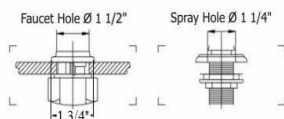

4207 - 'Valence' Single Hole Mixer with Hand Spray

Part	Description
52	Metal Ring & Rubber Washer
53	Flat Rubber Washer
54	Hand Spray Elbow
56	Hand Spray Coupler
57	Finished Wood or White Ceramic Handle
58	Threaded Supply Line
59	Finished Hand Spray Flange
60	Hand Spray Escutcheon
61	Top Connector
62	Head Assembly
63	Hex Nut
64	Plastic Aerator Inserts
64	4 Piece Grill Kit
67	Finished Aerator Screw
81	¼ Turn Ceramic Cartridge-Hot
82	¼ Turn Ceramic Cartridge-Cold
91	Diverter Brass Adapter Kit
91	½" Washer

Technical Information

- IAPMO: NSF/ANSI 61, NSF/ANSI 372 & ASME A112.18.1/CSA B125.1 Certified.
- Uses Flühs Ceramic Cartridges.
- Faucet Body Requires 1 1/2" Hole Drilling.
- Hand Spray Requires 1 ¼" Hole Drilling.
- Maximum Flow Rate is 1.2 GPM With New Low Flow Restrictor.
- 3/8" Flexible Hose Connections.
- Available Finishes are French Weathered Copper & Brass(46), Lacquered Matte Black Nickel(50), Polished Brass(55), Polished Nickel(56), Brushed Nickel(57), Polished Copper and Brass(58), Weathered Copper and Brass(59), Satin Nickel(60), Antique Lacquered Copper & Brass(67) and Lacquered Polished Black Nickel(71).
- Faucet Normally Ships With Ceramic Handles (20). Please Specify When Ordering If You Would Prefer Wood Handles (63).
- Please See Cleaning Instructions: <http://herbeau.com/CleaningAll.pdf> for Finish Care and Maintenance.

Part#	Description
01	Handle Screw
02	Finished Metal Washer
03	Rubber O-Ring
04	Handle Escutcheon/Copper/ Brass
05	Handle Elbow
07	Nylon Clip
08	Rubber O-Ring
09	Swan Nut
10	Flat Rubber Washer
11	Aerator Washer
12	Aerator Filter
13	Aerator Cover
14	Main Body
16	Splined Insert
17	Connector
18	30" X 3/8" Flexible Supply Hose & O-Ring
18	12" X 3/8" Flexible Supply Hose & O-Ring
19	Rubber O-Ring
20	Threaded Supply Line
21	Braided 90° Supply Line
22	Metal Horseshoe Washer
23	Washer
24	Brass Nut
25	Rubber O-Ring
26	PVC Tube
27	Rubber O-Ring
28	Rubber O-Ring
29	Rubber Horseshoe Washer
30	Washer