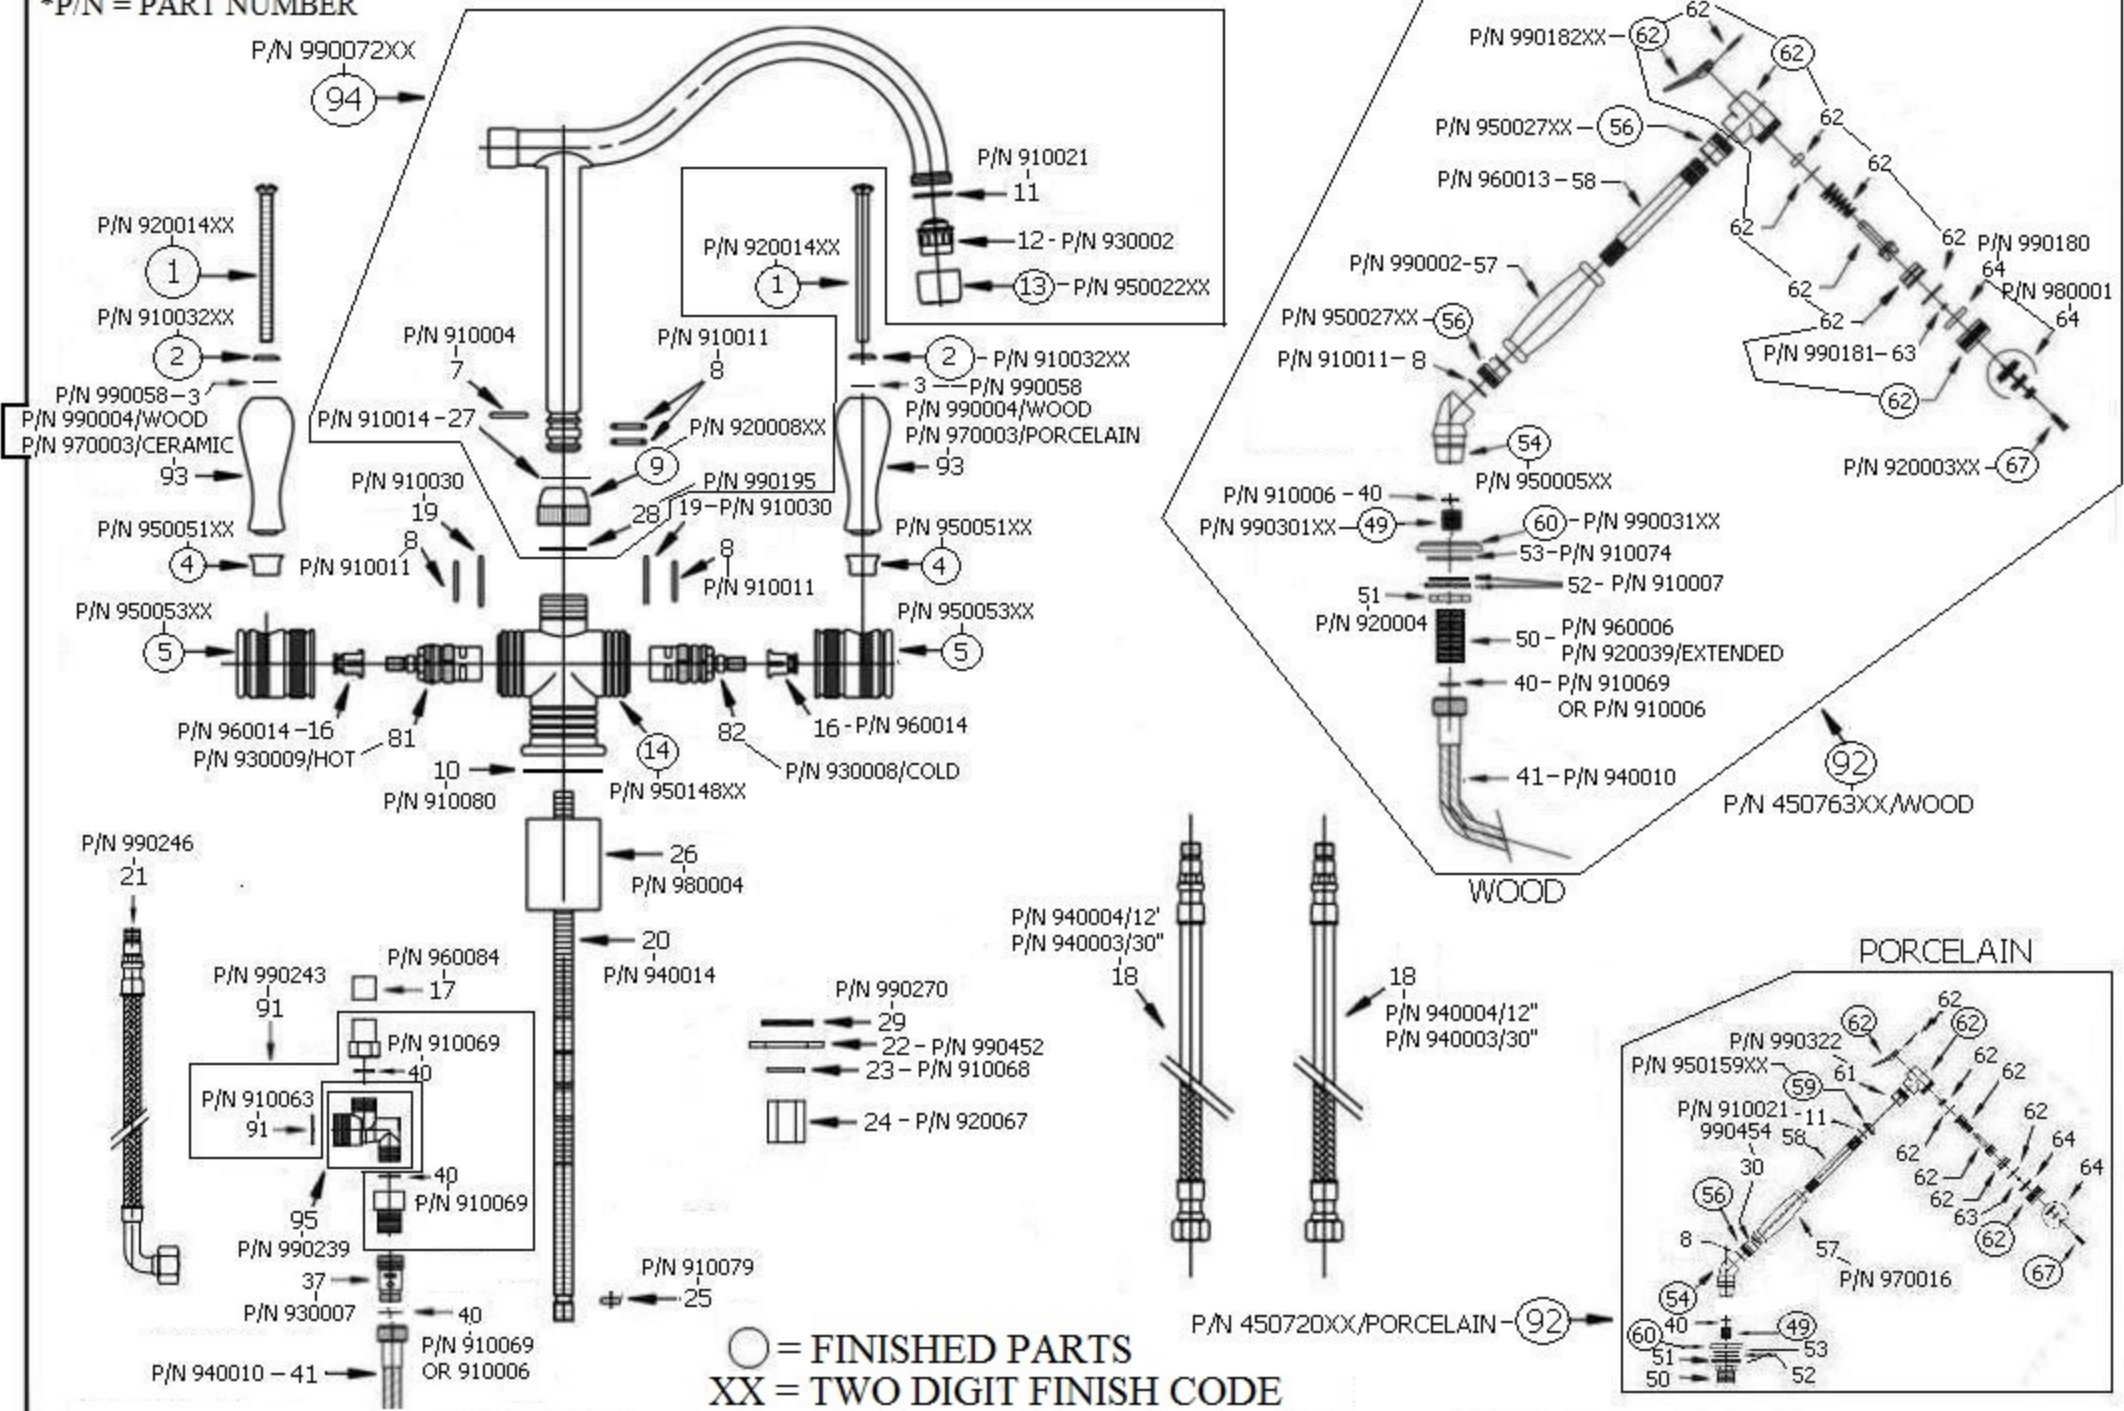

4207 - 'Valence' Mixer with Hand Spray

*P/N = PART NUMBER

Copyright©2017 Herbeau Creations. All rights reserved. All product and specifications are subject to change without notice. Herbeau Creations is not responsible for typographical and/or dimensional errors. Typographical errors are subject to correction.