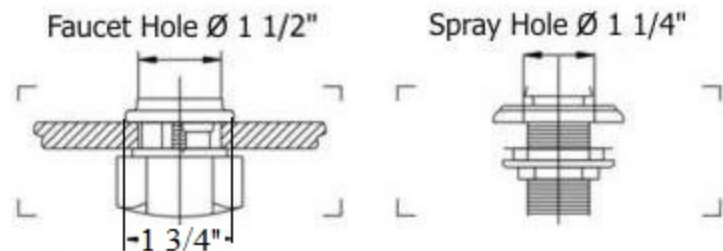

Technical Information

- IAPMO: NSF/ANSI 61, NSF/ANSI 372 & ASME A112.18.1/CSA B125.1 Certified.
- Uses Flühs Ceramic Cartridges.
- Faucet Body Requires 1 1/2" Hole Drilling.
- Hand Spray Requires 1 ¼" Hole Drilling.
- Maximum Flow Rate is 1.2 GPM With New Low Flow Restrictor.
- 3/8" Flexible Hose Connections.
- Available Finishes are French Weathered Copper & Brass(46), Lacquered Matte Black Nickel(50), Polished Brass(55), Polished Nickel(56), Brushed Nickel(57), Polished Copper and Brass(58), Weathered Copper and Brass(59), Satin Nickel(60), Antique Lacquered Copper & Brass(67) and Lacquered Polished Black Nickel(71).
- Faucet Normally Ships With Ceramic Handles (20). Please Specify When Ordering If You Would Prefer Wood Handles (63).
- Please See Cleaning Instructions: <http://herbeau.com/CleaningAll.pdf> for Finish Care and Maintenance.

Part#	Description
01	Handle Screw
02	Finished Metal Washer
03	Rubber O-Ring
04	Handle Escutcheon/Copper/ Brass
05	Handle Elbow
07	Nylon Clip
08	Rubber O-Ring
09	Swan Nut
10	Flat Rubber Washer
11	Aerator Washer
12	Aerator Filter
13	Aerator Cover
14	Main Body
16	Splined Insert
17	Connector
18	30" X 3/8" Flexible Supply Hose & O-Ring
18	12" X 3/8" Flexible Supply Hose & O-Ring
19	Rubber O-Ring
20	Threaded Supply Line
21	Braided 90° Supply Line
22	Metal Horseshoe Washer
23	Washer
24	Brass Nut
25	Rubber O-Ring
26	PVC Tube
27	Rubber O-Ring
28	Rubber O-Ring
29	Rubber Horseshoe Washer
30	Washer

- To order part #94 – Spout Assembly
 - 990072 XX
- Please substitute finish number needed in place of XX.

Herbeau[®]
L'Art du Sanitaire depuis 1857

4207 - 'Valence' Mixer with Hand Spray

Copyright©2017 Herbeau Creations. All rights reserved. All product and specifications are subject to change without notice. Herbeau Creations is not responsible for typographical and/or dimensional errors. Typographical errors are subject to correction.