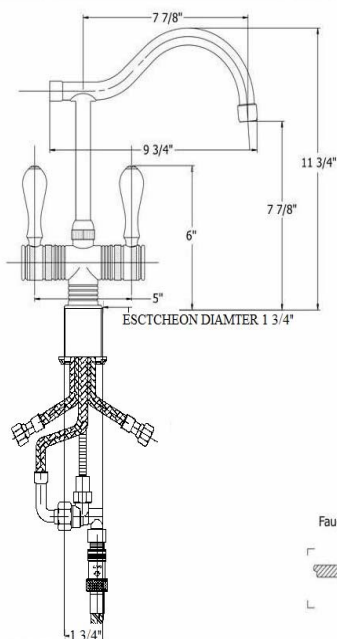

4207 - 'Valence' Single Hole Mixer with Hand Spray

Part	Description
52	Metal Ring & Rubber Washer
53	Flat Rubber Washer
54	Hand Spray Elbow
56	Hand Spray Coupler
57	Finished Wood or White Ceramic Handle
58	Threaded Supply Line
59	Finished Hand Spray Flange
60	Hand Spray Escutcheon
61	Top Connector
62	Head Assembly
63	Hex Nut
64	Plastic Aerator Inserts
64	4 Piece Grill Kit
67	Finished Aerator Screw
81	¼ Turn Ceramic Cartridge-Hot
82	¼ Turn Ceramic Cartridge-Cold
91	Diverter Brass Adapter Kit
91	½" Washer

Technical Information

- IAPMO: NSF/ANSI 61, NSF/ANSI 372 & ASME A112.18.1/CSA B125.1 Certified.
- Uses Flühs Ceramic Cartridges.
- Faucet Body Requires 1 1/2" Hole Drilling.
- Hand Spray Requires 1 ¼" Hole Drilling.
- Maximum Flow Rate is 1.2 GPM With New Low Flow Restrictor.
- 3/8" Flexible Hose Connections.
- Available Finishes are French Weathered Copper & Brass(46), Lacquered Matte Black Nickel(50), Polished Brass(55), Polished Nickel(56), Brushed Nickel(57), Polished Copper and Brass(58), Weathered Copper and Brass(59), Satin Nickel(60), Antique Lacquered Copper & Brass(67) and Lacquered Polished Black Nickel(71).
- Faucet Normally Ships With Ceramic Handles (20). Please Specify When Ordering If You Would Prefer Wood Handles (63).
- Please See Cleaning Instructions: <http://herbeau.com/CleaningAll.pdf> for Finish Care and Maintenance.

Part#	Description
01	Handle Screw
02	Finished Metal Washer
03	Rubber O-Ring
04	Handle Escutcheon/Copper/ Brass
05	Handle Elbow
07	Nylon Clip
08	Rubber O-Ring
09	Swan Nut
10	Flat Rubber Washer
11	Aerator Washer
12	Aerator Filter
13	Aerator Cover
14	Main Body
16	Splined Insert
17	Connector
18	30" X 3/8" Flexible Supply Hose & O-Ring
18	12" X 3/8" Flexible Supply Hose & O-Ring
19	Rubber O-Ring
20	Threaded Supply Line
21	Braided 90° Supply Line
22	Metal Horseshoe Washer
23	Washer
24	Brass Nut
25	Rubber O-Ring
26	PVC Tube
27	Rubber O-Ring
28	Rubber O-Ring
29	Rubber Horseshoe Washer
30	Washer