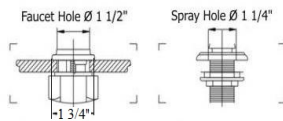

# 4207 - 'Valence' Single Hole Mixer with Hand Spray

Part	Description
29	Rubber Horseshoe Washer
30	Washer
37	Back Flow Restrictor
40	3/8" Washer
41	Braided Hand Spray Hose
49	Threaded Pipe
50	Threaded Stem
51	Hex Nut
52	Metal Ring & Rubber Washer
53	Flat Rubber Washer
54	Hand Spray Elbow
56	Hand Spray Coupler
57	Finished Wood or White Ceramic Handle
58	Threaded Supply Line
59	Finished Hand Spray Flange
60	Hand Spray Escutcheon
61	Top Connector
62	Head Assembly
63	Hex Nut

## Technical Information

- IAPMO: NSF/ANSI 61, NSF/ANSI 372 & ASME A112.18.1/CSA B125.1 Certified.
- Uses Flühs Ceramic Cartridges.
- Faucet Body Requires 1 1/2" Hole Drilling.
- Hand Spray Requires 1 1/4" Hole Drilling.
- Maximum Flow Rate is 1.2 GPM With New Low Flow Restrictor.
- 3/8" Flexible Hose Connections.
- Faucet Normally Ships with Ceramic Handles **(20)**. Please Specify When Ordering If You Would Prefer Wood Handles **(63)**.
- Available Finishes are French Weathered Copper & Brass**(46)**, French Weathered Brass**(47)**, Polished Chrome**(48)**, SoliBrass**(49)**, Lacquered Matte Black Nickel**(50)**, Polished Brass**(55)**, Polished Nickel**(56)**, Brushed Nickel**(57)**, Polished Copper & Brass**(58)**, Weathered Copper & Brass**(59)**, Satin Nickel**(60)**, Antique Lacquered Copper**(67)**, Antique Lacquered Brass**(68)**, Weathered Brass**(70)**, Lacquered Polished Black Nickel**(71)** and Lacquered Polished Copper**(80)**.
- Please See Cleaning Instructions: <http://herbeau.com/CleaningAll.pdf> for Finish Care & Maintenance.