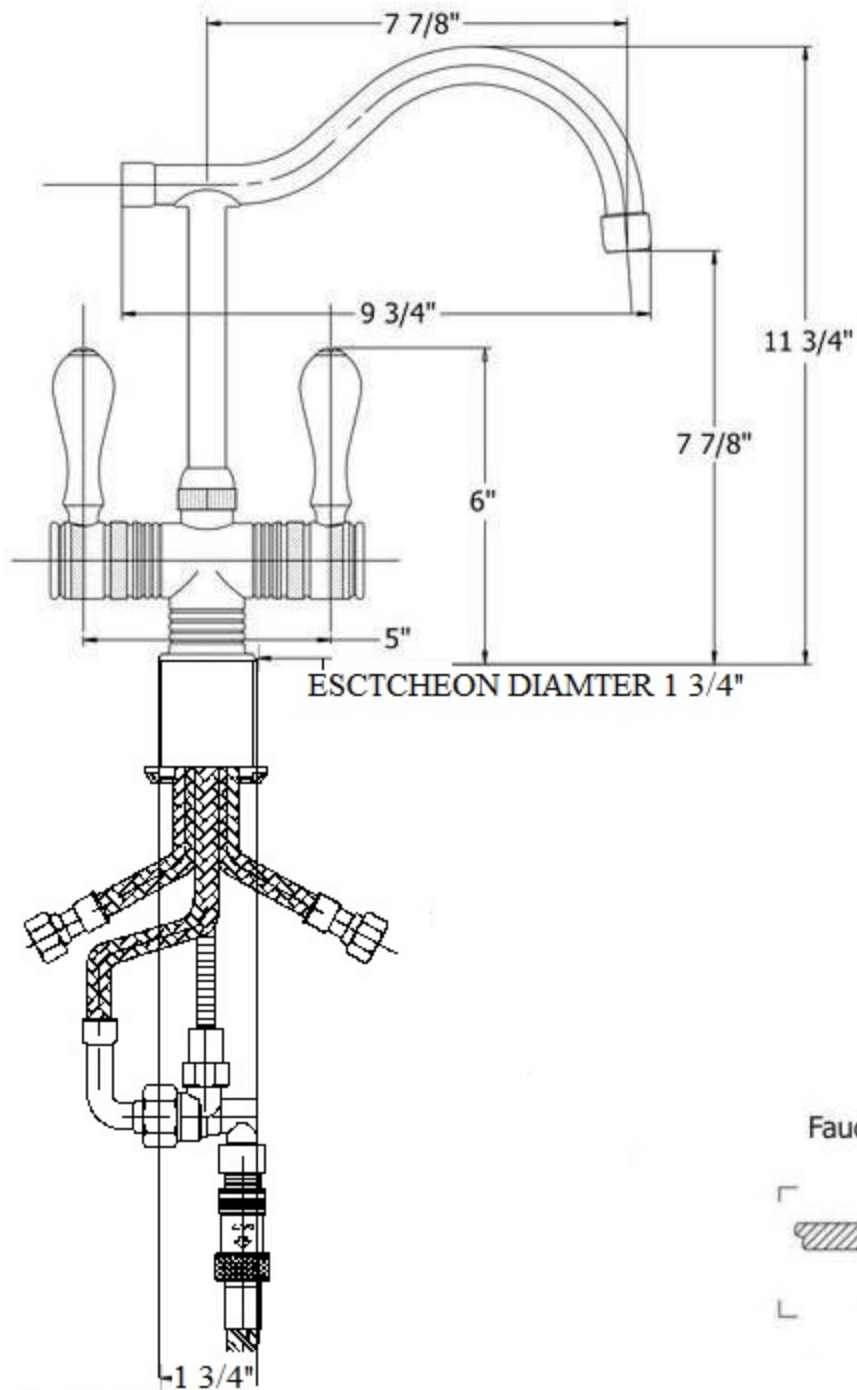

Technical Information

- IAPMO: NSF/ANSI 61, NSF/ANSI 372 & ASME A112.18.1/CSA B125.1 Certified.
- Uses Flühs Ceramic Cartridges.
- Faucet Body Requires 1 1/2" Hole Drilling.
- Hand Spray Requires 1 ¼" Hole Drilling.
- Maximum Flow Rate is 1.2 GPM With New Low Flow Restrictor.
- 3/8" Flexible Hose Connections.
- Available Finishes are French Weathered Copper & Brass(46), Lacquered Matte Black Nickel(50), Polished Brass(55), Polished Nickel(56), Brushed Nickel(57), Polished Copper and Brass(58), Weathered Copper and Brass(59), Satin Nickel(60), Antique Lacquered Copper & Brass(67) and Lacquered Polished Black Nickel(71).
- Faucet Normally Ships With Ceramic Handles (20). Please Specify When Ordering If You Would Prefer Wood Handles (63).
- Please See Cleaning Instructions: <http://herbeau.com/CleaningAll.pdf> for Finish Care and Maintenance.

Part#	Description
01	Handle Screw
02	Finished Metal Washer
03	Rubber O-Ring
04	Handle Escutcheon/Copper/ Brass
05	Handle Elbow
07	Nylon Clip
08	Rubber O-Ring
09	Swan Nut
10	Flat Rubber Washer
11	Aerator Washer
12	Aerator Filter
13	Aerator Cover
14	Main Body
16	Splined Insert
17	Connector
18	30" X 3/8" Flexible Supply Hose & O-Ring
18	12" X 3/8" Flexible Supply Hose & O-Ring
19	Rubber O-Ring
20	Threaded Supply Line
21	Braided 90° Supply Line
22	Metal Horseshoe Washer
23	Washer
24	Brass Nut
25	Rubber O-Ring
26	PVC Tube
27	Rubber O-Ring
28	Rubber O-Ring
29	Rubber Horseshoe Washer
30	Washer

- To order part #94 – Spout Assembly
 - 990072 XX
- Please substitute finish number needed in place of XX.

Herbeau[®]
L'Art du Sanitaire depuis 1857

4207 - 'Valence' Mixer with Hand Spray

Copyright©2017 Herbeau Creations. All rights reserved. All product and specifications are subject to change without notice. Herbeau Creations is not responsible for typographical and/or dimensional errors. Typographical errors are subject to correction.