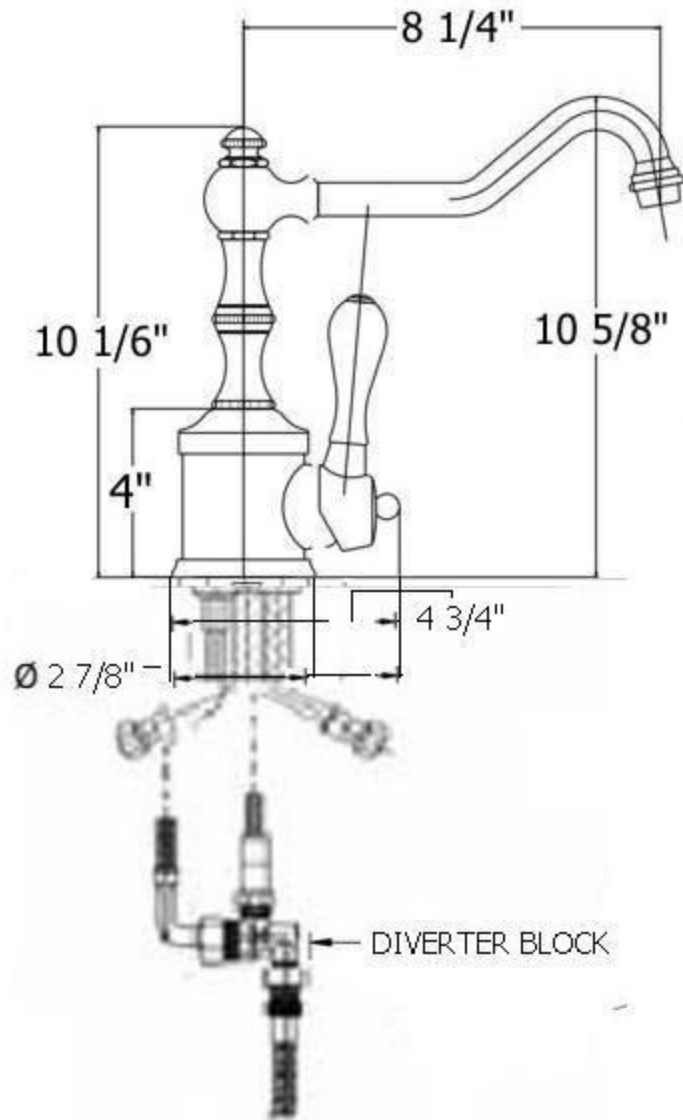

4121 - 'Royale' Single Lever Mixer with Hand Spray