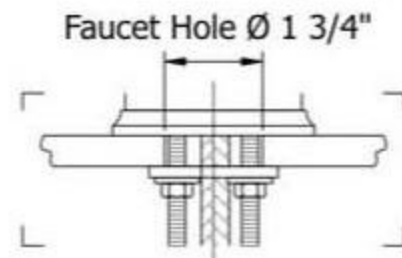

4121 - 'Royale' Single Lever Mixer with Hand Spray