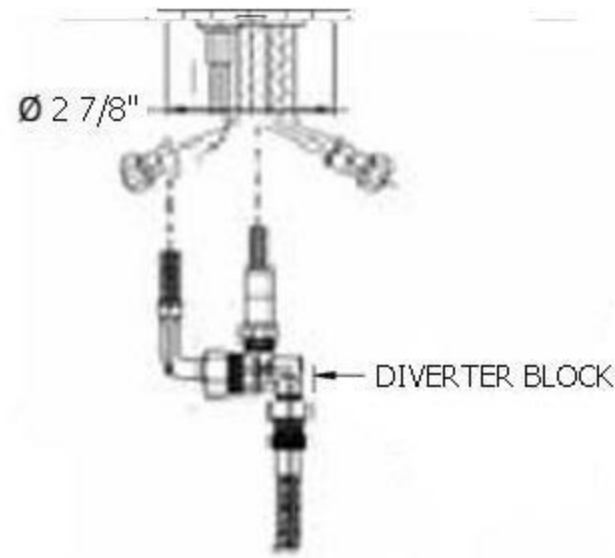

4121 - 'Royale' Single Lever Mixer with Hand Spray