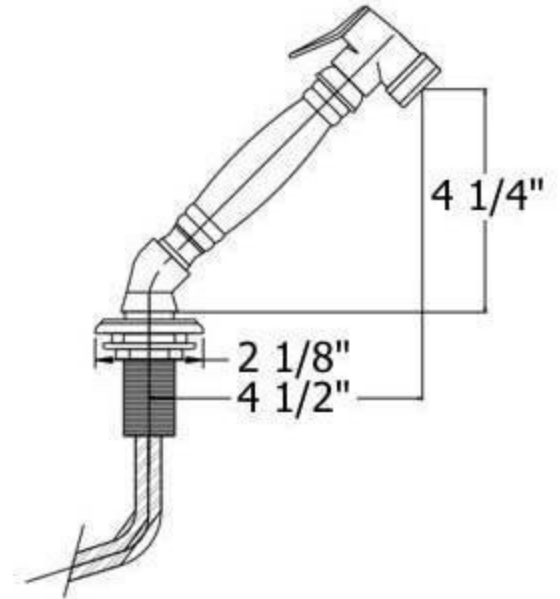

4121 - 'Royale' Single Lever Mixer with Hand Spray