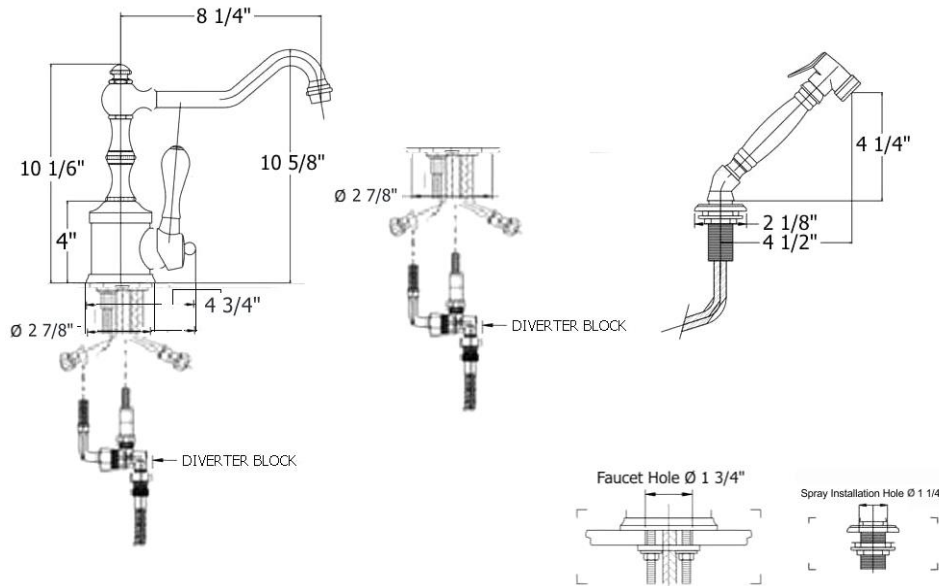

4121 - 'Royale' Single Lever Mixer with Hand Spray

Part#	Description
23	Optional 30" X 3/8" Flexible Supply Line & O-Ring
24	Spout O-Ring
25	Brass Washer
26	Hex Nut
27	Rubber O-Ring
28	Washer
29	Rubber O-Ring
30	Connector
31	Braided 90° Supply Hose
32	3/8" Washer
33	Washer
37	Backflow Restrictor
39	Braided H/S Hose
49	Threaded Pipe
50	Threaded Stem
51	Brass Hex Nut
52	Metal Ring & Rubber Washer
53	Flat Rubber Washer
54	Hand Spray Elbow
55	Rubber O-Ring
56	Hand Spray Coupler
57	Finished Wood or White Ceramic H/S Handle
58	Threaded Supply Line
59	Finished H/S Flange
60	Hand Spray Escutcheon
61	Top Connector For H/S
62	H/S Head Assembly
63	Hex Nut
64	Plastic Aerator Inserts
64	4 Piece Grill Kit
67	Finished Aerator Screw
91	Black Plastic Diverter Block Kit
91	1/2" Washer
93	Black Diverter Brass Adapter Kit

Technical Information

- IAPMO: NSF/ANSI 61, NSF/ANSI 372 & ASME A112.18.1/CSA B125.1 certified.
- Uses Flühs ceramic cartridge.
- Faucet body requires 1 3/4" hole.
- Hand spray requires 1 1/4" hole.
- Maximum flow rate is 1.2 GPM.
- 3/8" flexible hose connections.
- Faucet ships with Wood Handles **(63)**. Specify **(20)** for Ceramic Handles.
- Available finishes are French Weathered Copper & Brass **(46)**, French Weathered Brass **(47)**, Polished Chrome **(48)**, SoliBrass **(49)**, Lacquered Matte Black Nickel **(50)**, Polished Brass **(55)**, Polished Nickel **(56)**, Brushed Nickel **(57)**, Polished Copper & Brass **(58)**, Weathered Copper & Brass **(59)**, Satin Nickel **(60)**, Antique Lacquered Copper **(67)**, Antique Lacquered Brass **(68)**, Weathered Brass **(70)**, Lacquered Polished Black Nickel **(71)** and Lacquered Polished Copper **(80)**.
- Please See Cleaning Instructions: <http://herbeau.com/CleaningAll.pdf> For Finish Care and Maintenance.

Part#	Description
01	Top Knob
02	Finished Washer
03	Royale Spout 8 1/4"
04	Aerator Washer
05	Aerator Filter
06	Aerator Cover
07	Sealing Screw
08	Central Body - Ecobross
09	Brass Dome
10	Brass/Copper Cylinder
11	Ceramic Cartridge
12	Cartridge Holding Nut - Hex
13	Handle Base
14	Round Screw
15	Body & Supply Tubes
16	Lower Escutcheon
17	Flat Rubber Washer
18	Threaded Stem
19	Finished Brass Screw
20	Finished Metal Washer
21	Finished Wood or White Ceramic Handle
22	Mounting Plate
23	12" X 3/8" Flexible Supply Line & O-Ring