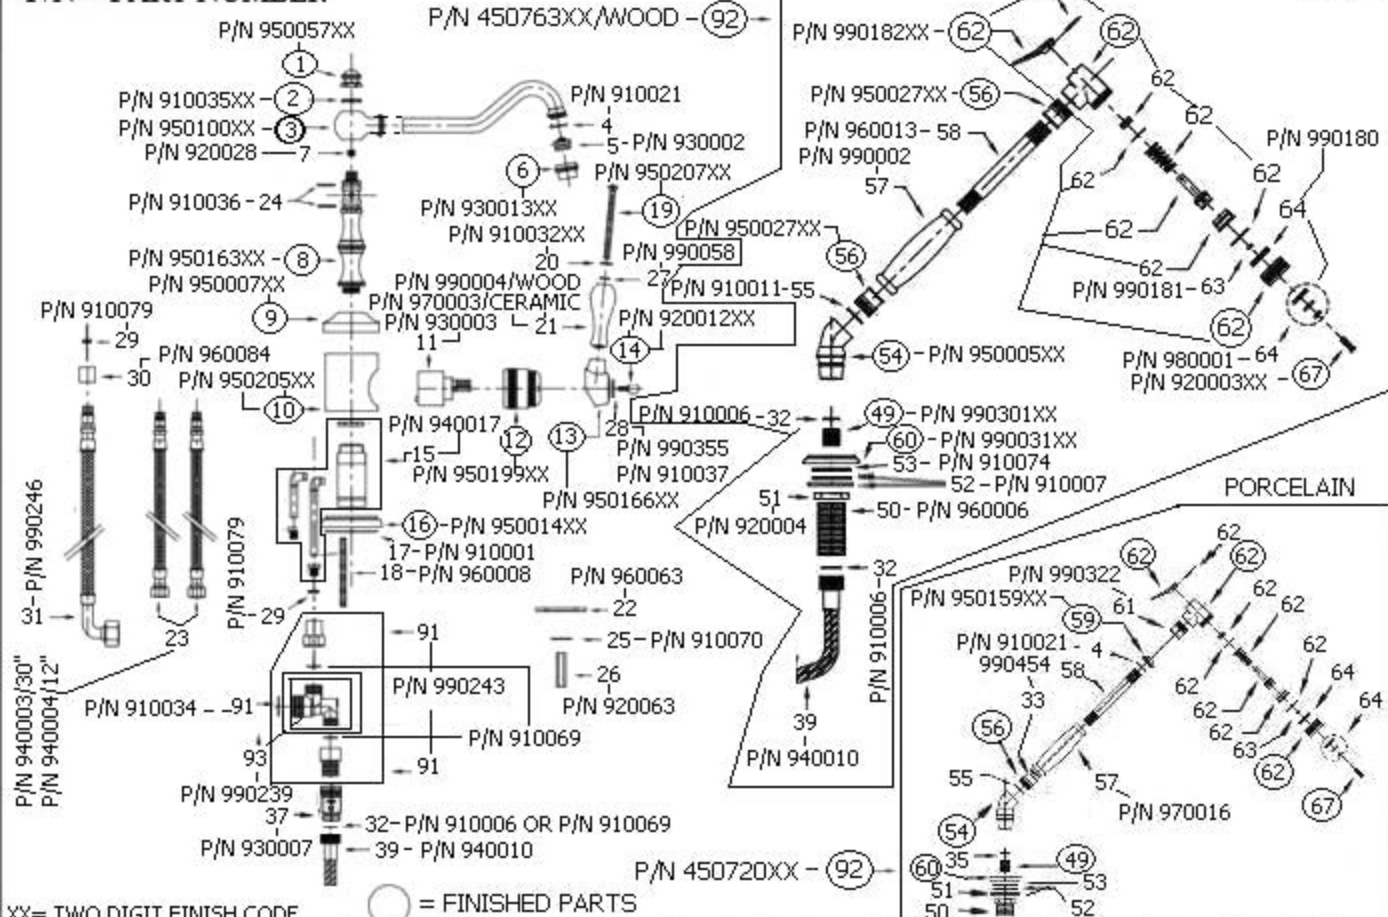

Part#	Description
01	Top Knob
02	Finished Washer
03	Royale Spout 8 1/4"
04	Aerator Washer
05	Aerator Filter
06	Aerator Cover
07	Sealing Screw
08	Central Body - Ecobross
09	Brass Dome
10	Brass/Copper Cylinder
11	Ceramic Cartridge
12	Cartridge Holding Nut - Hex
13	Handle Base
14	Round Screw
15	Body & Supply Tubes
16	Lower Escutcheon
17	Flat Rubber Washer
18	Threaded Stem
19	Finished Brass Screw
20	Finished Metal Washer
21	Finished Wood or White Ceramic Handle
22	Mounting Plate
23	12" X 3/8" Flexible Supply Line & O-Ring

Please follow example when ordering parts for 'Royale' Single Lever Mixer with Hand Spray

- To order part #3 – SPOUT
 - 950100**xx**
- Please substitute finish number needed in place of **xx**

Herbeau[®]
L'Art du Sanitaire depuis 1857

4121 - 'Royale' Single Lever Mixer with Hand Spray

4121 - 'Royale' Single Lever Mixer with Hand Spray

*P/N = PART NUMBER

XX= TWO DIGIT FINISH CODE

○ = FINISHED PARTS

Copyright © 2017 Herbeau Creations. All rights reserved. All product and specifications are subject to change without notice. Herbeau Creations is not responsible for typographical and/or dimensional errors. Typographical errors are subject to correction.