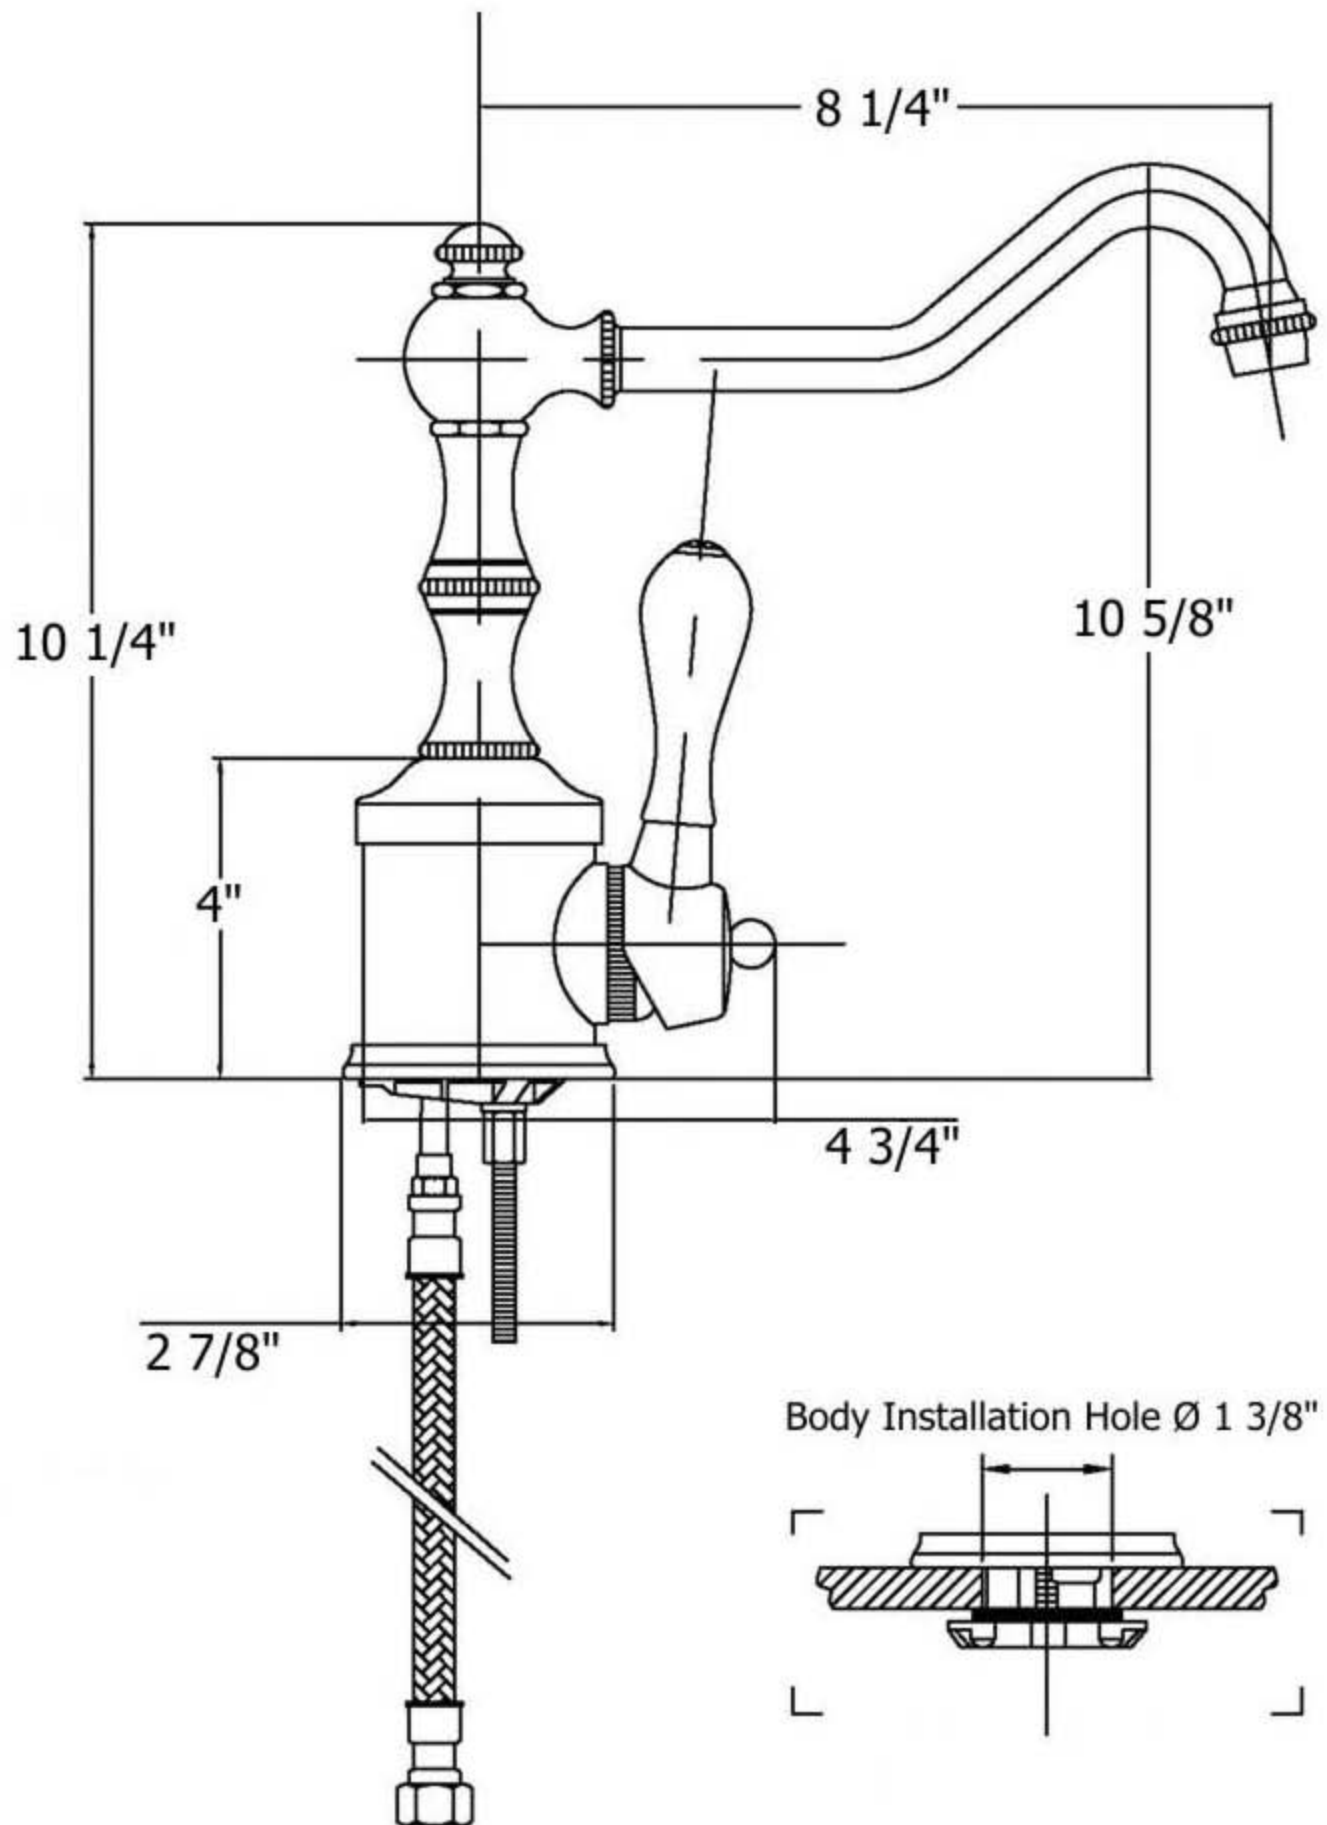

4120 - 'Royale' Single Lever Mixer