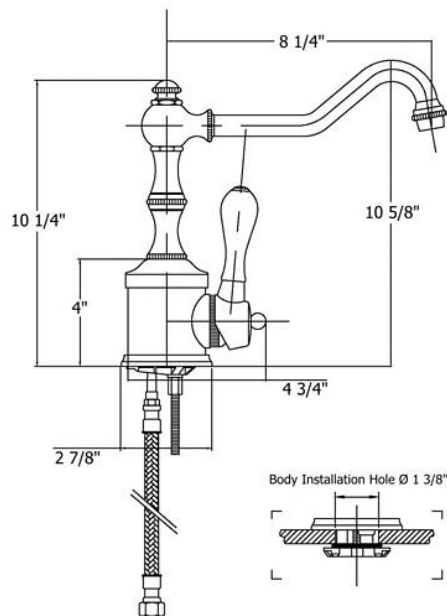

4120 - 'Royale' Single Lever Mixer

Part#	Description
23	12" X 3/8" Flexible Supply Hose & O-Ring
23	Optional 30" X 3/8" Flexible Supply Hose & O-Ring
24	Spout O-Ring
25	Brass Washer
26	Hex Nut
27	Rubber O-Ring
28	Washer

Technical Information

- IAPMO: NSF/ANSI 61, NSF/ANSI 372 & ASME A112.18.1/CSA B125.1 certified.
- Faucet uses Flühs ceramic cartridge.
- Body installation hole diameter 1 3/8".
- Maximum flow rate is 1.2 GPM.
- If counter is thicker than 1 3/4", Part #18 must be special ordered in a longer length, Part# 990012.
- 3/8" flexible hose connections.
- Faucet ships with Wood Handles **(63)**.
- Specify **(20)** for Ceramic Handles.
- Available finishes are French Weathered Copper & Brass **(46)**, French Weathered Brass **(47)**, Polished Chrome **(48)**, SoliBrass **(49)**, Lacquered Matte Black Nickel **(50)**, Polished Brass **(55)**, Polished Nickel **(56)**, Brushed Nickel **(57)**, Polished Copper & Brass **(58)**, Weathered Copper & Brass **(59)**, Satin Nickel **(60)**, Antique Lacquered Copper & Brass **(67)**, Antique Lacquered Brass **(68)**, Weathered Brass **(70)**, Lacquered Polished Black Nickel **(71)** and Lacquered Polished Copper **(80)**.
- Please See Cleaning Instructions: <http://herbeau.com/CleaningAll.pdf> For Finish Care and Maintenance.

Part#	Description
01	Top Knob
02	Finished Washer
03	Royale Spout 8 1/4"
04	Aerator Washer
05	Aerator Filter
06	Aerator Cover
07	Sealing Screw
08	Central Body
09	Brass Dome
10	Brass/Copper Cylinder Royale
11	Ceramic Cartridge
12	Cartridge Holding Nut Hex
13	Handle Base
14	Round Screw
15	Inner Valve Body
16	Lower Escutcheon
17	Flat Rubber Washer
18	Threaded Stem
18	Optional 12" Threaded Stem
19	Finished Brass Screw
20	Finished Metal Washer
21	Finished Wood or White Ceramic Handle
22	Mounting Plate