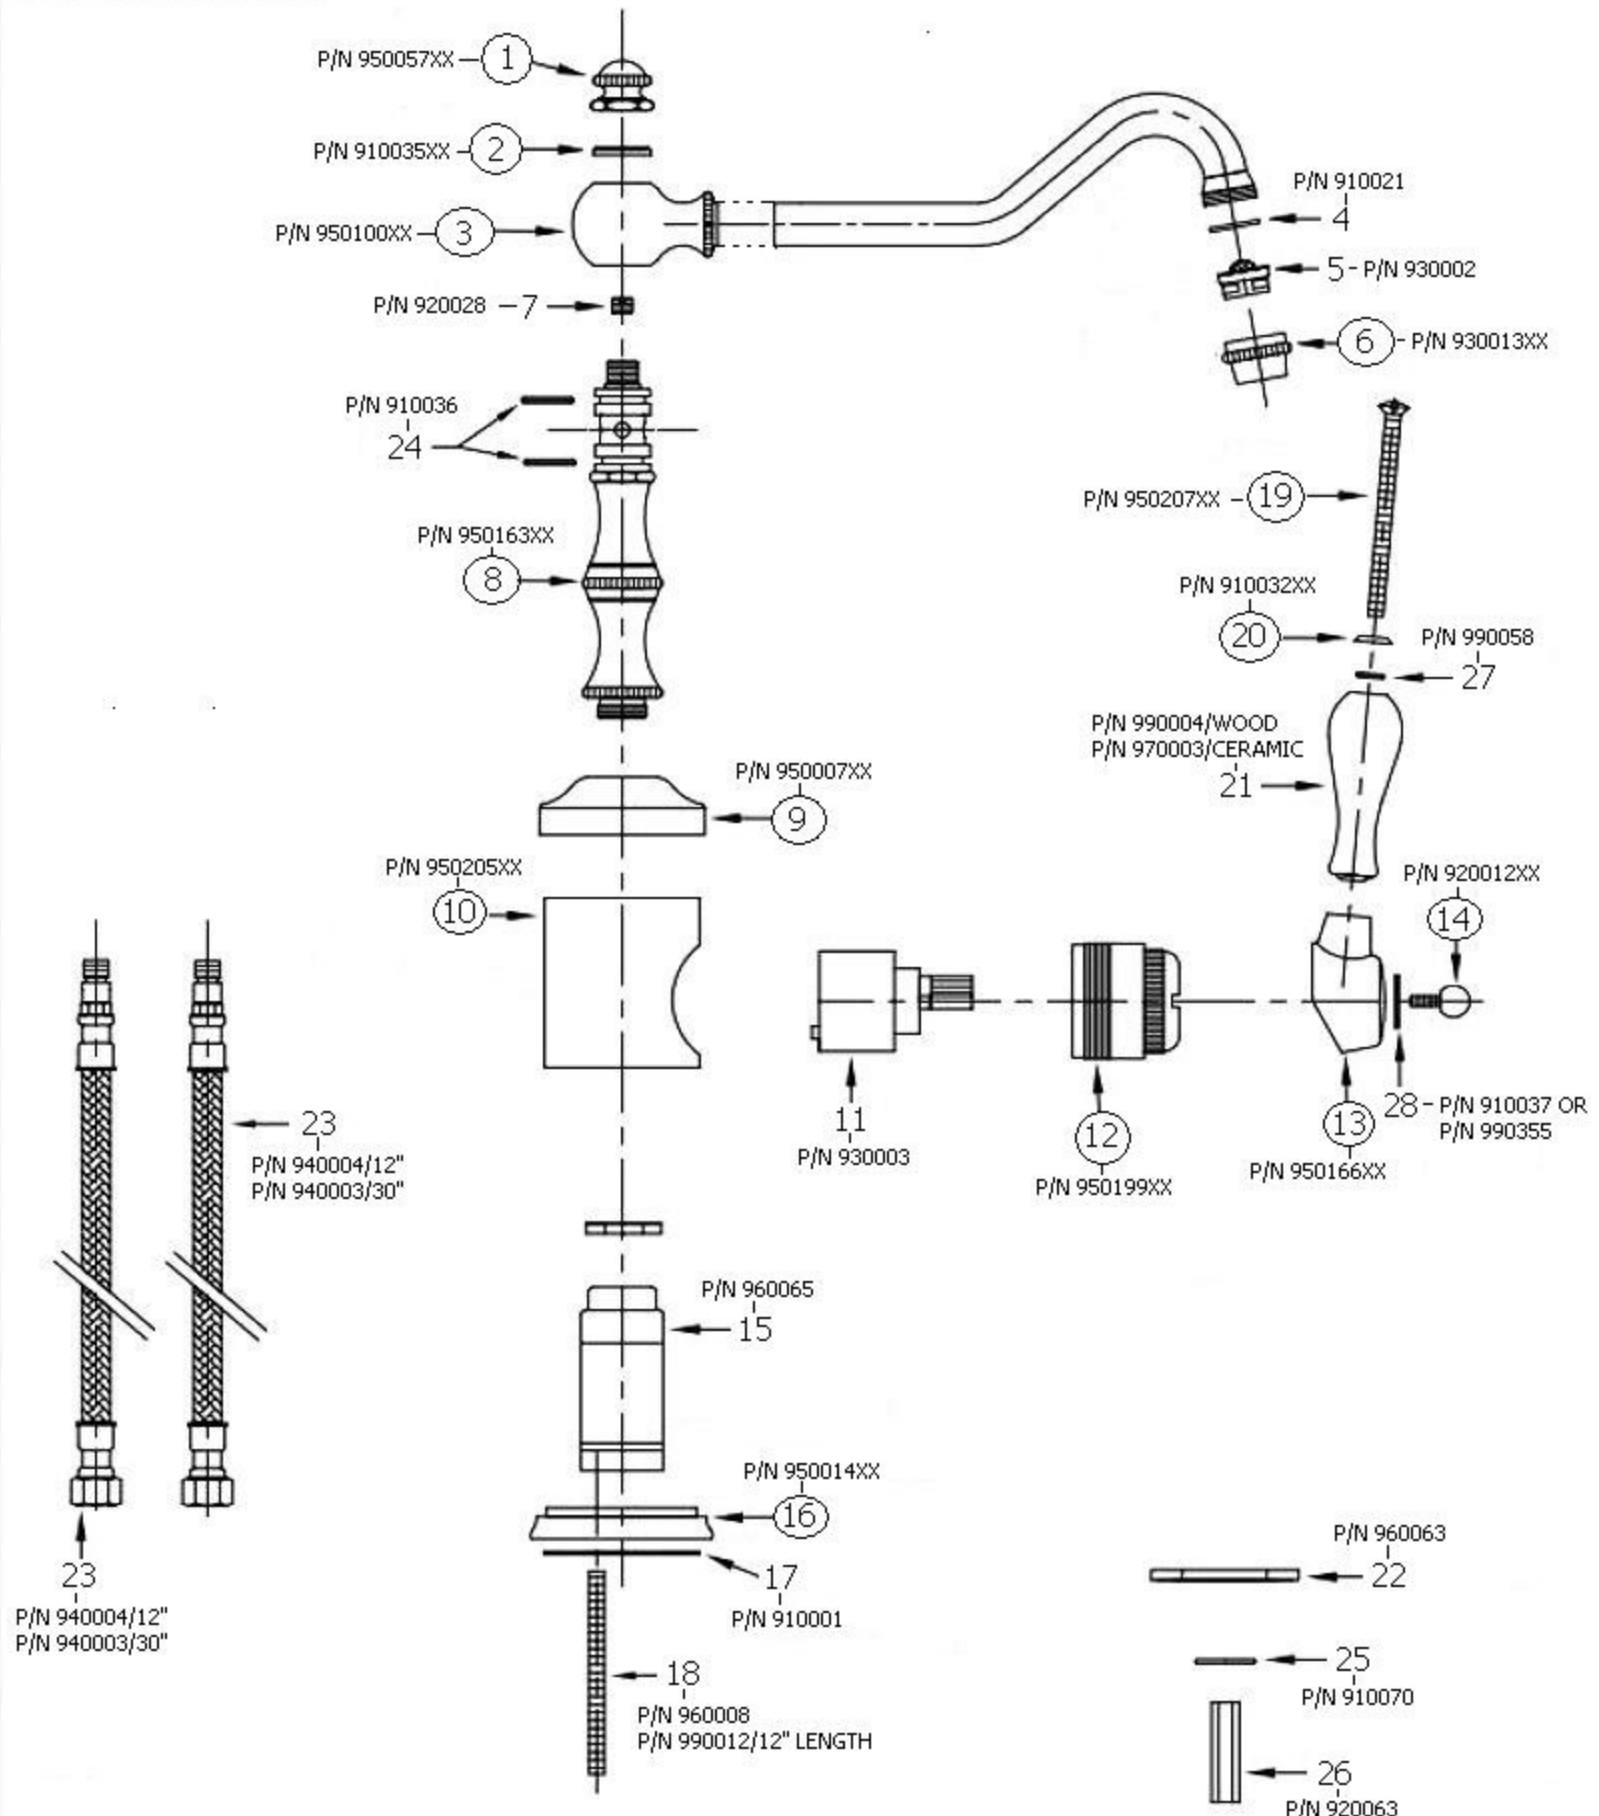

Technical Information

- IAPMO: NSF/ANSI 61, NSF/ANSI 372 & ASME A112.18.1/CSA B125.1 certified.
- Faucet uses Flühs ceramic cartridge.
- Body installation hole diameter 1 3/8".
- Maximum flow rate is 1.2 GPM.
- If counter is thicker than 1 3/4", Part #18 must be special ordered in a longer length, Part# 990012.
- 3/8" flexible hose connections.
- Faucet ships with Wood Handles **(63)**.
- Specify **(20)** for Ceramic Handles.
- Available finishes are French Weathered Copper & Brass **(46)**, French Weathered Brass **(47)**, Polished Chrome **(48)**, SoliBrass **(49)**, Lacquered Matte Black Nickel **(50)**, Polished Brass **(55)**, Polished Nickel **(56)**, Brushed Nickel **(57)**, Polished Copper & Brass **(58)**, Weathered Copper & Brass **(59)**, Satin Nickel **(60)**, Antique Lacquered Copper & Brass **(67)**, Antique Lacquered Brass **(68)**, Weathered Brass **(70)**, Lacquered Polished Black Nickel **(71)** and Lacquered Polished Copper **(80)**.
- Please See Cleaning Instructions: <http://herbeau.com/CleaningAll.pdf> For Finish Care and Maintenance.

Part#	Description
01	Top Knob
02	Finished Washer
03	Royale Spout 8 1/4"
04	Aerator Washer
05	Aerator Filter
06	Aerator Cover
07	Sealing Screw
08	Central Body
09	Brass Dome
10	Brass/Copper Cylinder Royale
11	Ceramic Cartridge
12	Cartridge Holding Nut Hex
13	Handle Base
14	Round Screw
15	Inner Valve Body
16	Lower Escutcheon
17	Flat Rubber Washer
18	Threaded Stem
18	Optional 12" Threaded Stem
19	Finished Brass Screw
20	Finished Metal Washer
21	Finished Wood or White Ceramic Handle
22	Mounting Plate

Please follow example when ordering parts for 'Royale' Single Lever Mixer

- To order part #3 – SPOUT 8 ¼”
 - 950100**xx**
- Please substitute finish number needed in place of **xx**

Herbeau®
L'Art du Sanitaire depuis 1857

4120 - 'Royale' Single Lever Mixer

4120 - 'Royale' Single Lever Mixer

*P/N = PART NUMBER

○ = FINISHED PARTS
 XX = TWO DIGIT FINISH CODE